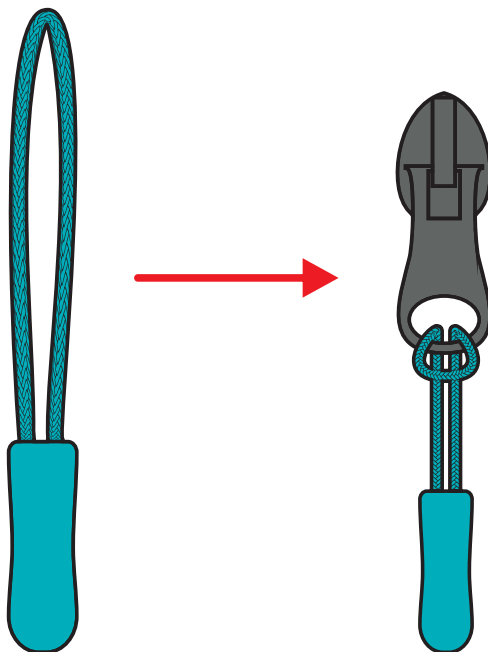

10% of Actual Size
Embroidery

WOMENS 2XL FRONT

10% of Actual Size
Embroidery

WOMENS 2XL BACK

STANDARD
PULLER COLOUR

OPTIONAL EXTRA
PULLER COLOURS

10% of Actual Size
Embroidery

WOMENS 3XL FRONT

10% of Actual Size
Embroidery

WOMENS 3XL BACK

STANDARD
PULLER COLOUR

OPTIONAL EXTRA
PULLER COLOURS

COLOURED PLASTIC PULLERS
(OPTIONAL EXTRAS)

Pullers visualization when assembled