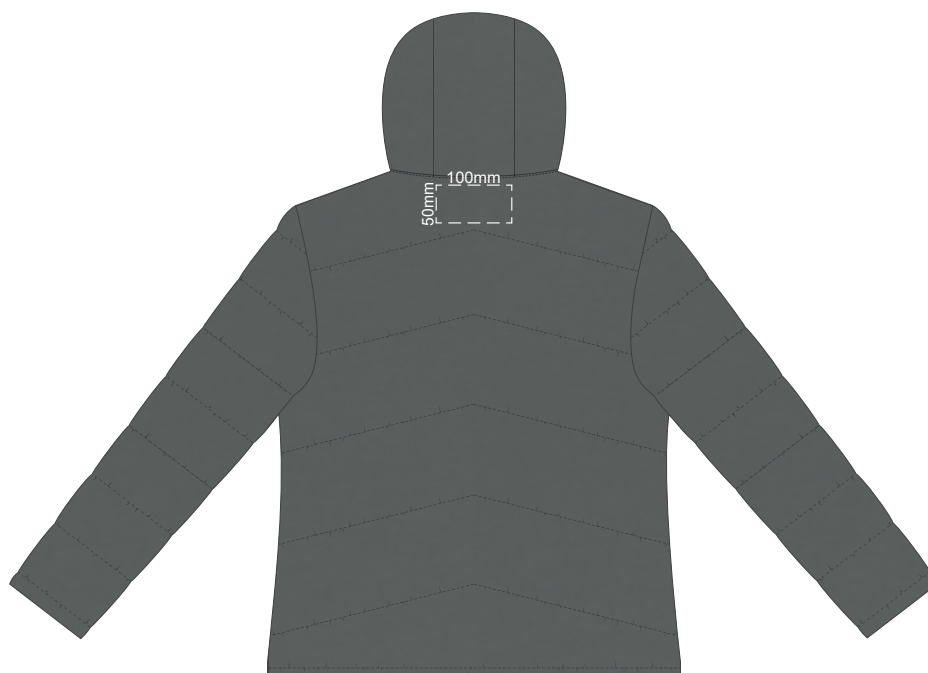

STANDARD
PULLER COLOUR

OPTIONAL EXTRA
PULLER COLOURS

10% of Actual Size
Embroidery

WOMENS EXTRA SMALL FRONT

10% of Actual Size
Embroidery

WOMENS EXTRA SMALL BACK

STANDARD
PULLER COLOUR

OPTIONAL EXTRA
PULLER COLOURS

10% of Actual Size
Embroidery

WOMENS SMALL FRONT

10% of Actual Size
Embroidery

WOMENS SMALL BACK

STANDARD
PULLER COLOUR

OPTIONAL EXTRA
PULLER COLOURS

10% of Actual Size
Embroidery

WOMENS MEDIUM FRONT