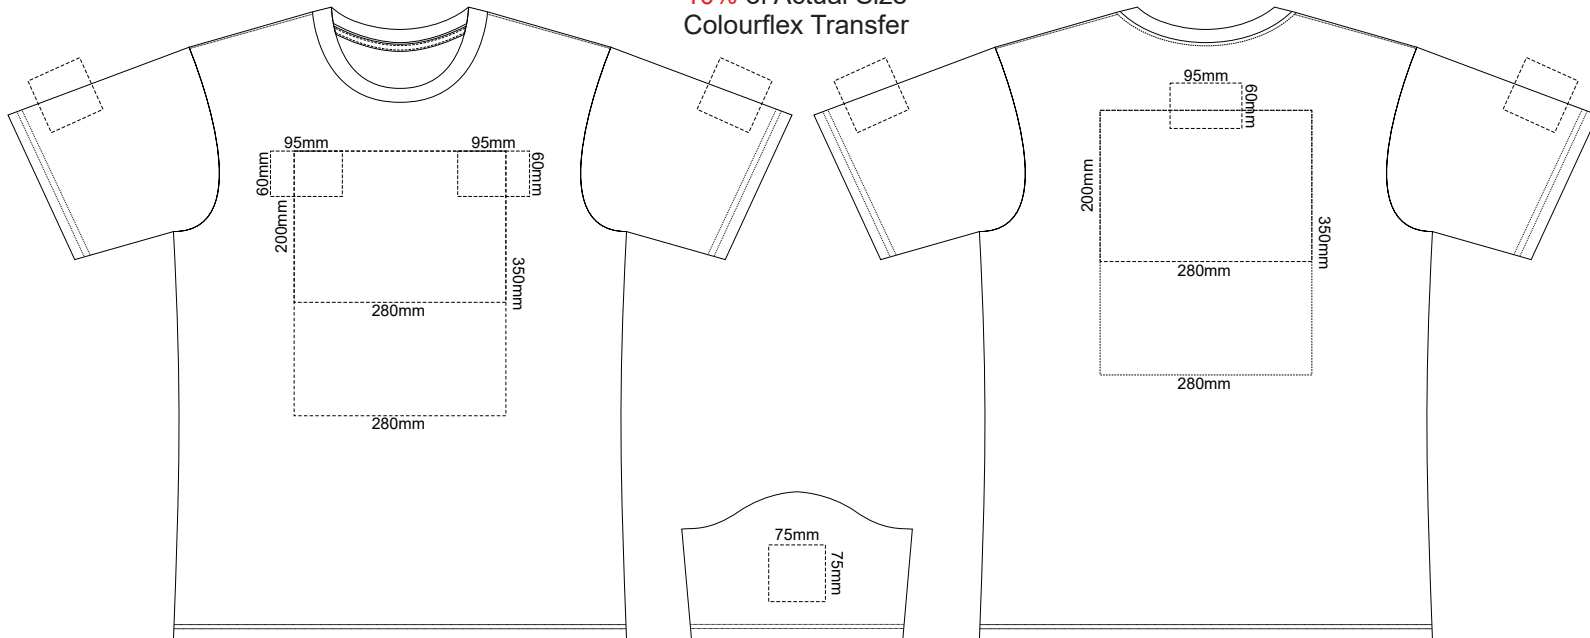

10% of Actual Size  
Screen Print

**MENS FRONT LARGE**

**MENS BACK LARGE**

10% of Actual Size  
Colourflex Transfer

**MENS FRONT LARGE**

Print area 280x200mm can be rotated to best suit.

**MENS BACK LARGE**

Print area 280x200mm can be rotated to best suit.

10% of Actual Size  
Embroidery

**MENS FRONT LARGE**

Graphite
Charcoal
Grey
Ash
Ecru
Gold
Mustard
Orange
Rust
Fuchsia
Red
Kelly Green
Olive
Bottle Green
Cyan
Petrol Blue
Royal Blue
Navy
Purple
Carbon

10% of Actual Size  
Screen Print

**MENS FRONT XL**

**MENS BACK XL**

10% of Actual Size  
Colourflex Transfer

Print area 280x200mm can be rotated to best suit.

**MENS FRONT XL**

Print area 280x200mm can be rotated to best suit.