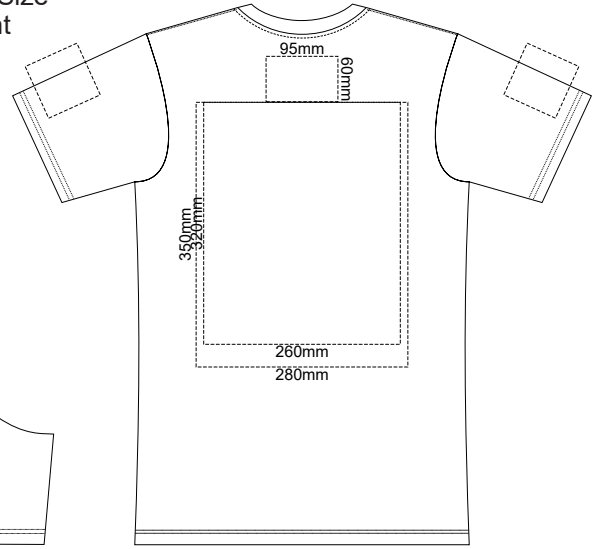

10% of Actual Size  
Screen Print

**MENS FRONT XS**

**MENS BACK XS**

10% of Actual Size  
Colourflex Transfer

**MENS FRONT XS**

Print area 280x200mm can be rotated to best suit.

**MENS BACK XS**

Print area 280x200mm can be rotated to best suit.

**MENS FRONT SMALL**

**MENS BACK SMALL**

10% of Actual Size  
Colourflex Transfer

**MENS FRONT SMALL**

Print area 280x200mm can be rotated to best suit.

**MENS BACK SMALL**

Print area 280x200mm can be rotated to best suit.

**MENS FRONT MEDIUM**

**MENS BACK MEDIUM**

10% of Actual Size  
Colourflex Transfer

Print area 280x200mm can be rotated to best suit.

**MENS FRONT MEDIUM**

Print area 280x200mm can be rotated to best suit.

10% of Actual Size  
Screen Print

**MENS FRONT LARGE**

**MENS BACK LARGE**

10% of Actual Size  
Colourflex Transfer

**MENS FRONT LARGE**

Print area 280x200mm can be rotated to best suit.

**MENS BACK LARGE**