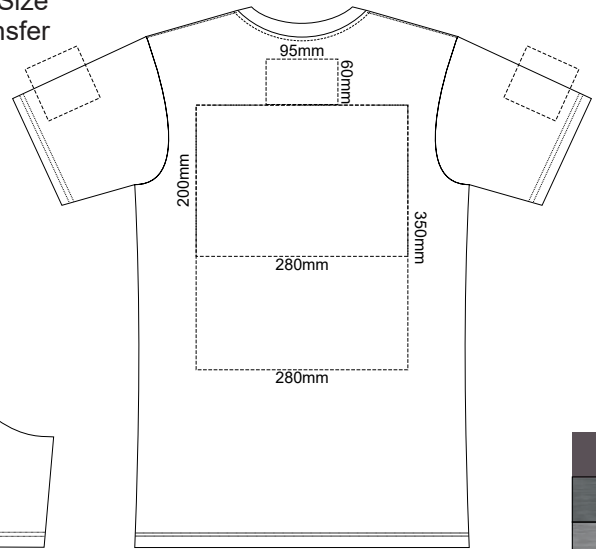

10% of Actual Size  
Screen Print

**MENS FRONT XS**

**MENS BACK XS**

10% of Actual Size  
Colourflex Transfer

**MENS FRONT XS**

Print area 280x200mm can be rotated to best suit.

**MENS BACK XS**

Print area 280x200mm can be rotated to best suit.

**MENS FRONT SMALL**

**MENS BACK SMALL**

10% of Actual Size  
Colourflex Transfer

**MENS FRONT SMALL**

Print area 280x200mm can be rotated to best suit.

**MENS BACK SMALL**

Print area 280x200mm can be rotated to best suit.

**MENS FRONT MEDIUM**

**MENS BACK MEDIUM**

10% of Actual Size  
Colourflex Transfer

Print area 280x200mm can be rotated to best suit.

**MENS FRONT MEDIUM**

Print area 280x200mm can be rotated to best suit.

10% of Actual Size  
Screen Print

**MENS FRONT LARGE**

**MENS BACK LARGE**

10% of Actual Size  
Colourflex Transfer

**MENS FRONT LARGE**

Print area 280x200mm can be rotated to best suit.

**MENS BACK LARGE**