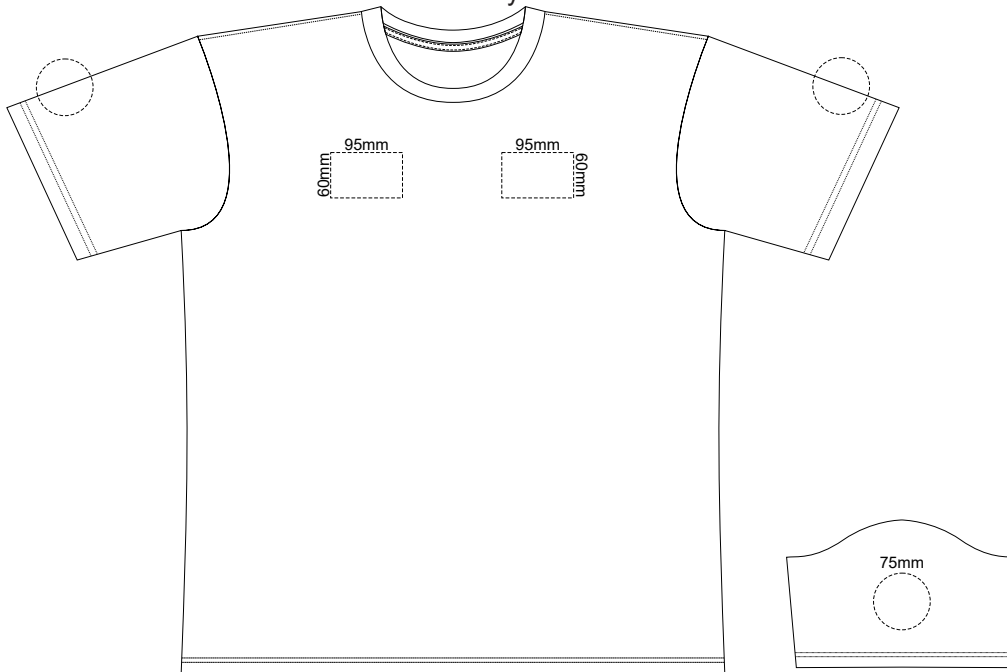

10% of Actual Size
Embroidery

MENS FRONT 4XL

Graphite
Charcoal
Grey
Ash
Ecru
Gold
Mustard
Orange
Rust
Fuchsia
Red
Kelly Green
Olive
Bottle Green
Cyan
Petrol Blue
Royal Blue
Navy
Purple
Carbon