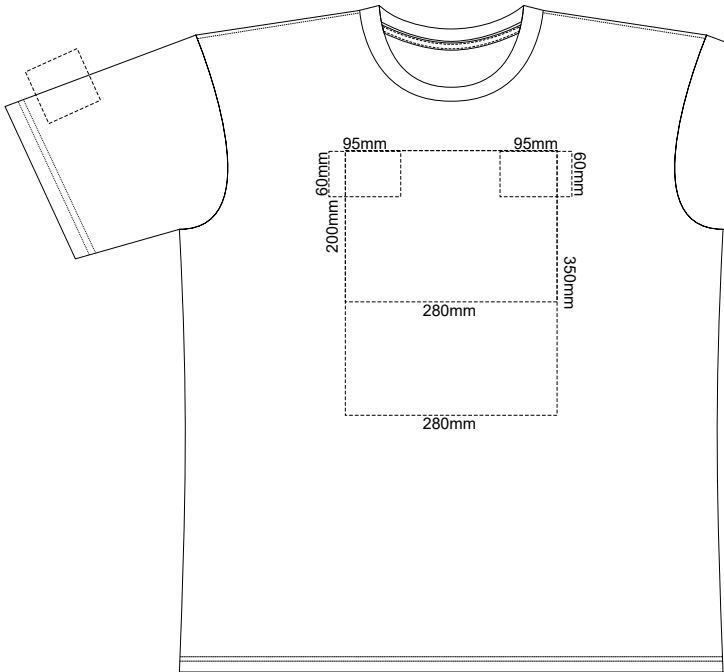

MENS FRONT 4XL