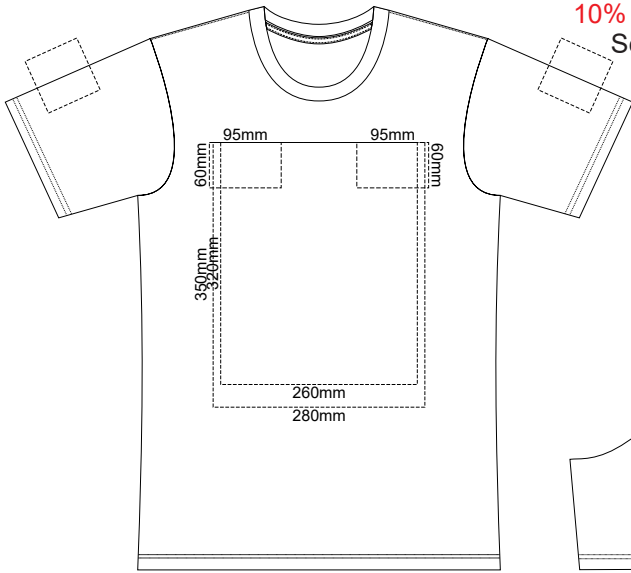

10% of Actual Size  
Screen Print

**MENS FRONT XS**

**MENS BACK XS**

10% of Actual Size  
Colourflex Transfer

**MENS FRONT XS**

Print area 280x200mm can be rotated to best suit.

**MENS BACK XS**

Print area 280x200mm can be rotated to best suit.

**MENS FRONT SMALL**

**MENS BACK SMALL**

10% of Actual Size  
Colourflex Transfer

**MENS FRONT SMALL**

Print area 280x200mm can be rotated to best suit.

**MENS BACK SMALL**

Print area 280x200mm can be rotated to best suit.

**MENS FRONT MEDIUM**

**MENS BACK MEDIUM**

10% of Actual Size  
Colourflex Transfer

Print area 280x200mm can be rotated to best suit.

**MENS FRONT MEDIUM**

Print area 280x200mm can be rotated to best suit.

10% of Actual Size  
Screen Print

**MENS FRONT LARGE**

**MENS BACK LARGE**

10% of Actual Size  
Colourflex Transfer

**MENS FRONT LARGE**

Print area 280x200mm can be rotated to best suit.

**MENS BACK LARGE**