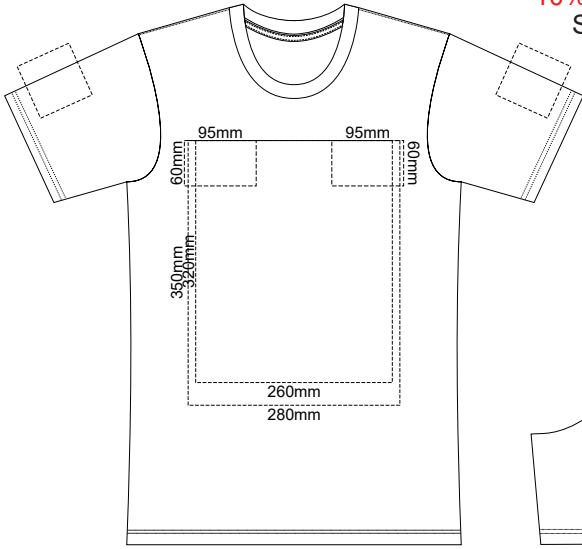

10% of Actual Size  
Screen Print

**MENS FRONT XS**

**MENS BACK XS**

10% of Actual Size  
Colourflex Transfer

**MENS FRONT XS**

Print area 280x200mm can be rotated to best suit.

**MENS BACK XS**

Print area 280x200mm can be rotated to best suit.

**MENS FRONT SMALL**

**MENS BACK SMALL**

10% of Actual Size  
Colourflex Transfer

**MENS FRONT SMALL**

Print area 280x200mm can be rotated to best suit.

**MENS BACK SMALL**

Print area 280x200mm can be rotated to best suit.

**MENS FRONT MEDIUM**

**MENS BACK MEDIUM**

10% of Actual Size  
Colourflex Transfer

Print area 280x200mm can be rotated to best suit.

**MENS FRONT MEDIUM**

Print area 280x200mm can be rotated to best suit.

10% of Actual Size  
Screen Print

**MENS FRONT LARGE**

**MENS BACK LARGE**

10% of Actual Size  
Colourflex Transfer

**MENS FRONT LARGE**

Print area 280x200mm can be rotated to best suit.

**MENS BACK LARGE**