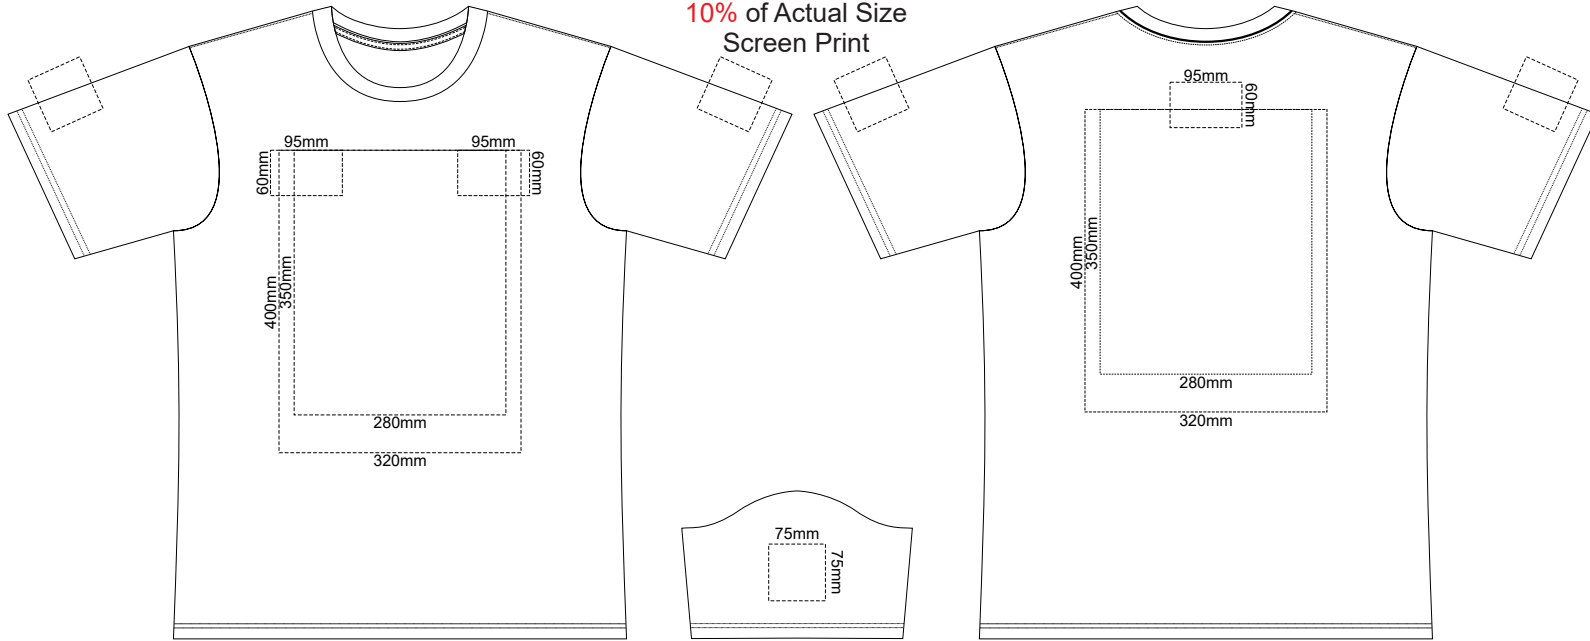

10% of Actual Size  
Screen Print

**MENS FRONT LARGE**

**MENS BACK LARGE**

10% of Actual Size  
Colourflex Transfer

**MENS FRONT LARGE**

Print area 280x200mm can be rotated to best suit.

**MENS BACK LARGE**

Print area 280x200mm can be rotated to best suit.

10% of Actual Size  
Embroidery

**MENS FRONT LARGE**

Graphite
Charcoal
Grey
Ash
Ecru
Gold
Mustard
Orange
Rust
Fuchsia
Red
Kelly Green
Olive
Bottle Green
Cyan
Petrol Blue
Royal Blue
Navy
Purple
Carbon

10% of Actual Size  
Screen Print

**MENS FRONT XL**

**MENS BACK XL**

10% of Actual Size  
Colourflex Transfer

Print area 280x200mm can be rotated to best suit.

**MENS FRONT XL**

Print area 280x200mm can be rotated to best suit.