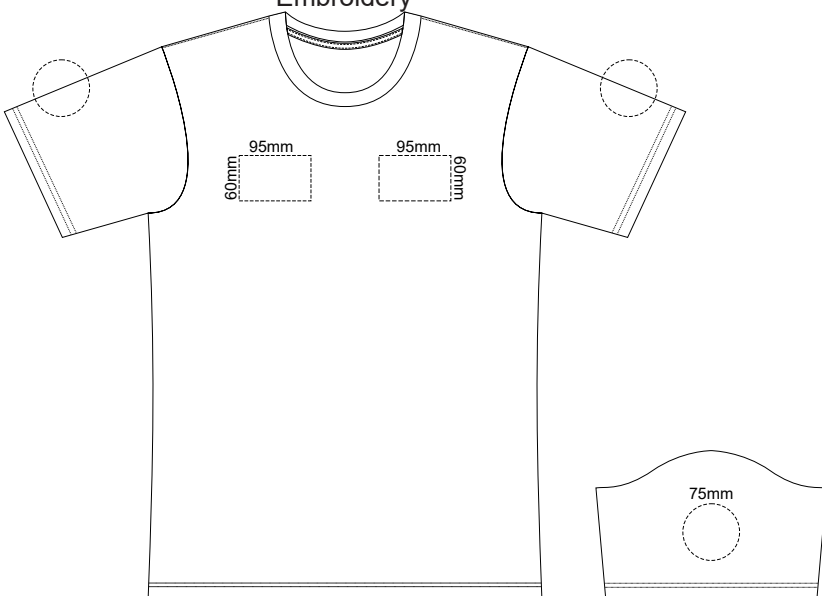

10% of Actual Size
Embroidery

MENS FRONT MEDIUM

Graphite
Charcoal
Grey
Ash
Ecru
Gold
Mustard
Orange
Rust
Fuchsia
Red
Kelly Green
Olive
Bottle Green
Cyan
Petrol Blue
Royal Blue
Navy
Purple
Carbon