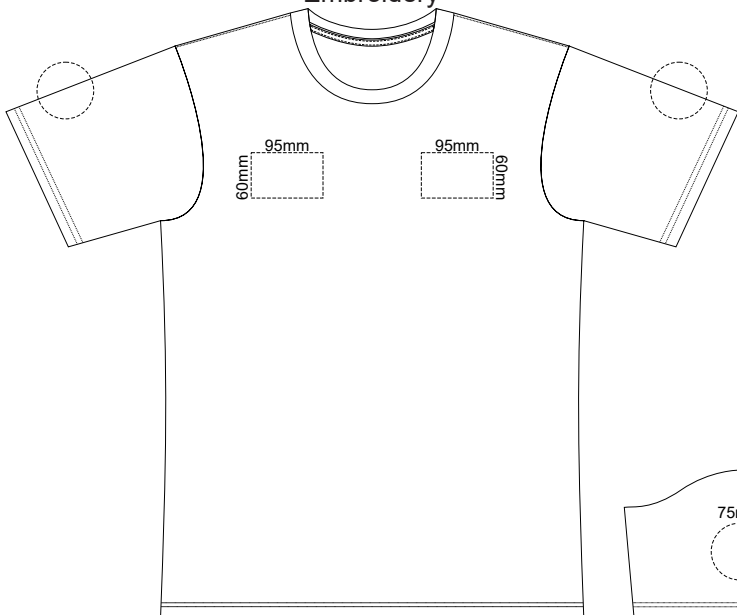

**MENS FRONT MEDIUM**

**MENS BACK MEDIUM**

10% of Actual Size  
Colourflex Transfer

Print area 280x200mm can be rotated to best suit.

**MENS FRONT MEDIUM**

Print area 280x200mm can be rotated to best suit.

10% of Actual Size  
Screen Print

**MENS FRONT LARGE**

**MENS BACK LARGE**

10% of Actual Size  
Colourflex Transfer

**MENS FRONT LARGE**

Print area 280x200mm can be rotated to best suit.

**MENS BACK LARGE**

Print area 280x200mm can be rotated to best suit.

10% of Actual Size  
Embroidery

**MENS FRONT LARGE**

Graphite
Charcoal
Grey
Ash
Ecru
Gold
Mustard
Orange
Rust
Fuchsia
Red
Kelly Green
Olive
Bottle Green
Cyan
Petrol Blue
Royal Blue
Navy
Purple
Carbon

10% of Actual Size  
Screen Print

**MENS FRONT XL**

**MENS BACK XL**

10% of Actual Size  
Colourflex Transfer

Print area 280x200mm can be rotated to best suit.

**MENS FRONT XL**

Print area 280x200mm can be rotated to best suit.