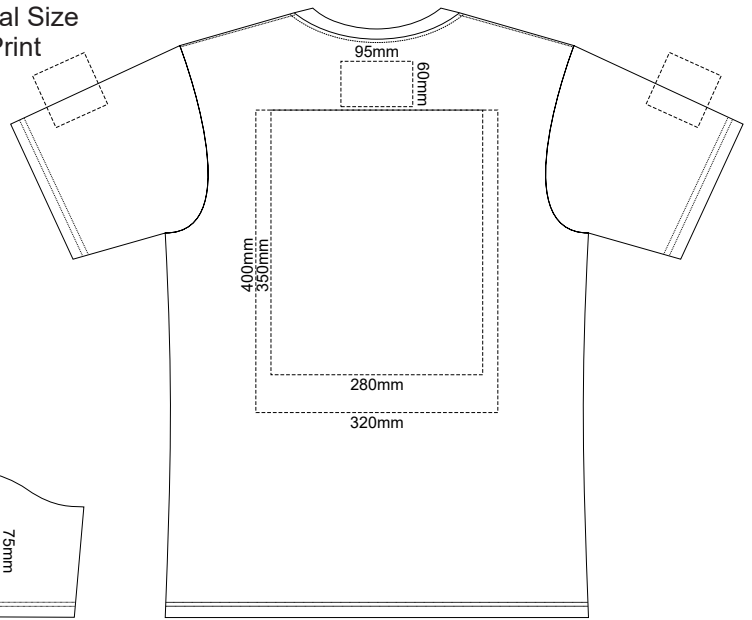

10% of Actual Size  
Screen Print

**MENS FRONT XS**

**MENS BACK XS**

10% of Actual Size  
Colourflex Transfer

**MENS FRONT XS**

Print area 280x200mm can be rotated to best suit.

**MENS BACK XS**

Print area 280x200mm can be rotated to best suit.

**MENS FRONT SMALL**

**MENS BACK SMALL**

10% of Actual Size  
Colourflex Transfer

**MENS FRONT SMALL**

Print area 280x200mm can be rotated to best suit.

**MENS BACK SMALL**

Print area 280x200mm can be rotated to best suit.

**MENS FRONT MEDIUM**

**MENS BACK MEDIUM**

10% of Actual Size  
Colourflex Transfer

Print area 280x200mm can be rotated to best suit.

**MENS FRONT MEDIUM**

Print area 280x200mm can be rotated to best suit.

10% of Actual Size  
Screen Print

**MENS FRONT LARGE**

**MENS BACK LARGE**

10% of Actual Size  
Colourflex Transfer

**MENS FRONT LARGE**

Print area 280x200mm can be rotated to best suit.

**MENS BACK LARGE**