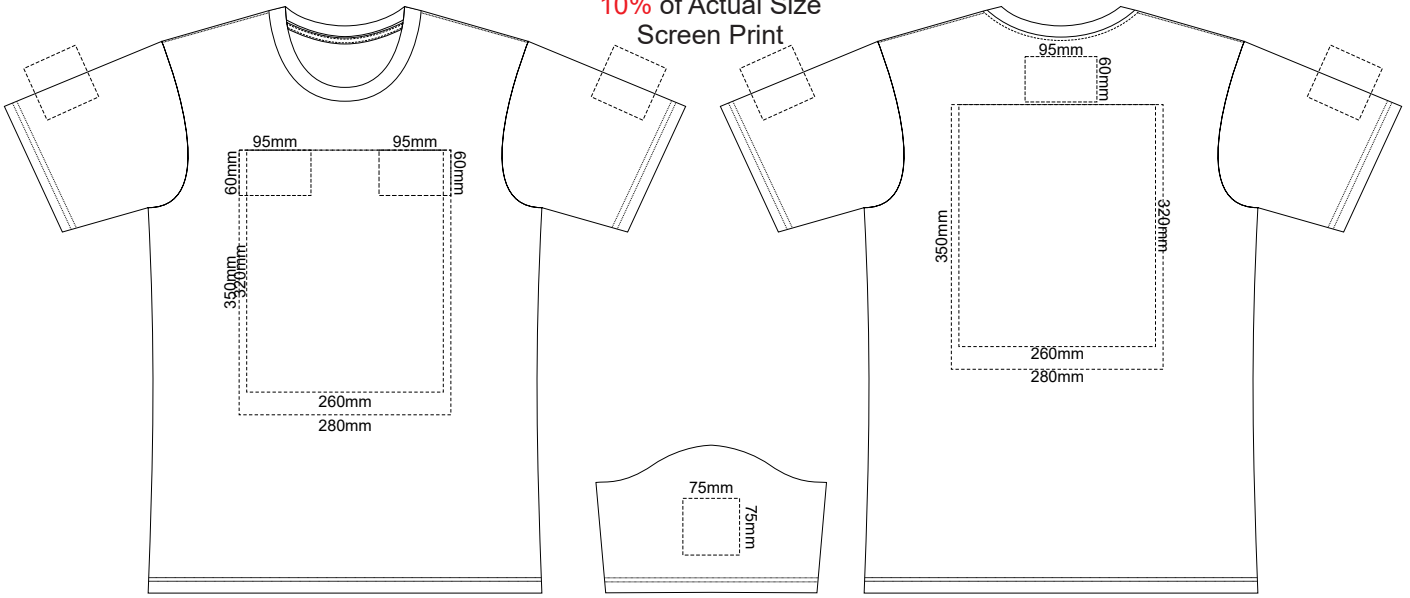

10% of Actual Size  
Screen Print

**MENS FRONT XS**

**MENS BACK XS**

10% of Actual Size  
Colourflex Transfer

**MENS FRONT XS**

Print area 280x200mm can be rotated to best suit.

**MENS BACK XS**

Print area 280x200mm can be rotated to best suit.

**MENS FRONT SMALL**

**MENS BACK SMALL**

10% of Actual Size  
Colourflex Transfer

**MENS FRONT SMALL**

Print area 280x200mm can be rotated to best suit.

**MENS BACK SMALL**

Print area 280x200mm can be rotated to best suit.

**MENS FRONT MEDIUM**

**MENS BACK MEDIUM**

10% of Actual Size  
Colourflex Transfer

Print area 280x200mm can be rotated to best suit.

**MENS FRONT MEDIUM**

Print area 280x200mm can be rotated to best suit.

10% of Actual Size  
Screen Print

**MENS FRONT LARGE**

**MENS BACK LARGE**

10% of Actual Size  
Colourflex Transfer

**MENS FRONT LARGE**

Print area 280x200mm can be rotated to best suit.

**MENS BACK LARGE**