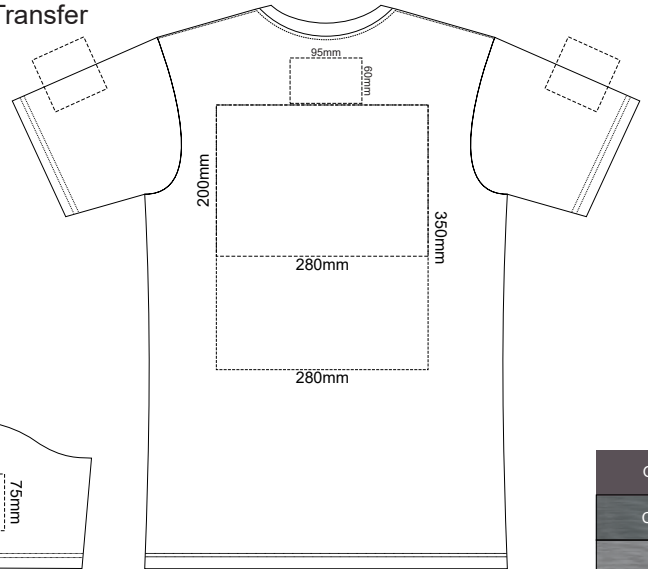

10% of Actual Size  
Screen Print

**MENS FRONT XS**

**MENS BACK XS**

10% of Actual Size  
Colourflex Transfer

**MENS FRONT XS**

Print area 280x200mm can be rotated to best suit.

**MENS BACK XS**

Print area 280x200mm can be rotated to best suit.

**MENS FRONT SMALL**

**MENS BACK SMALL**

10% of Actual Size  
Colourflex Transfer

**MENS FRONT SMALL**

Print area 280x200mm can be rotated to best suit.

**MENS BACK SMALL**

Print area 280x200mm can be rotated to best suit.

**MENS FRONT MEDIUM**

**MENS BACK MEDIUM**

10% of Actual Size  
Colourflex Transfer

Print area 280x200mm can be rotated to best suit.

**MENS FRONT MEDIUM**

Print area 280x200mm can be rotated to best suit.