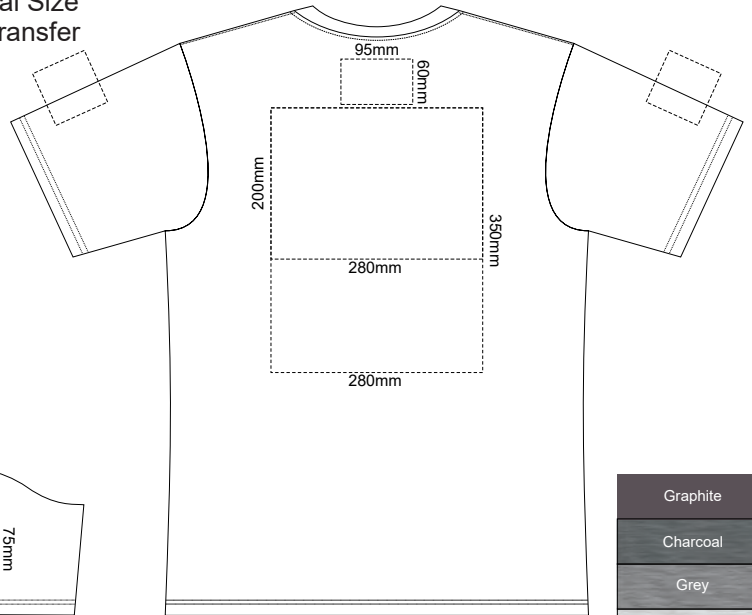

**MENS FRONT MEDIUM**

**MENS BACK MEDIUM**

10% of Actual Size  
Colourflex Transfer

Print area 280x200mm can be rotated to best suit.

**MENS FRONT MEDIUM**

Print area 280x200mm can be rotated to best suit.

10% of Actual Size  
Screen Print

**MENS FRONT LARGE**

**MENS BACK LARGE**

10% of Actual Size  
Colourflex Transfer

**MENS FRONT LARGE**

Print area 280x200mm can be rotated to best suit.

**MENS BACK LARGE**

Print area 280x200mm can be rotated to best suit.

10% of Actual Size  
Embroidery

**MENS FRONT LARGE**

Graphite
Charcoal
Grey
Ash
Ecru
Gold
Mustard
Orange
Rust
Fuchsia
Red
Kelly Green
Olive
Bottle Green
Cyan
Petrol Blue
Royal Blue
Navy
Purple
Carbon

10% of Actual Size  
Screen Print

**MENS FRONT XL**

**MENS BACK XL**

10% of Actual Size  
Colourflex Transfer

Print area 280x200mm can be rotated to best suit.

**MENS FRONT XL**

Print area 280x200mm can be rotated to best suit.