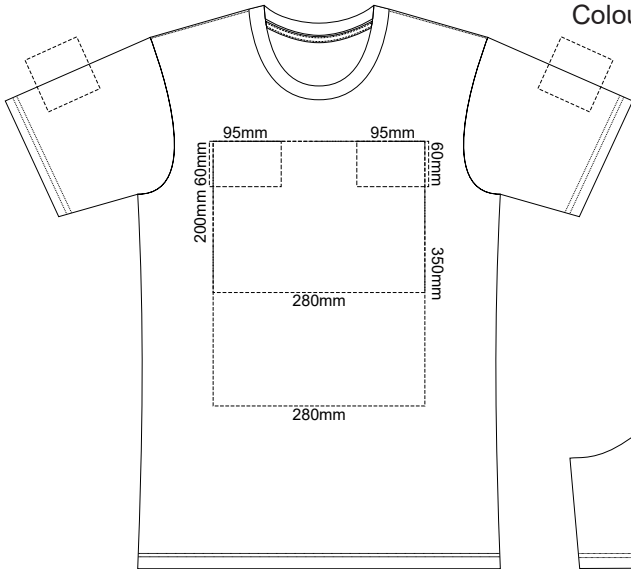

10% of Actual Size  
Screen Print

**MENS FRONT XS**

**MENS BACK XS**

10% of Actual Size  
Colourflex Transfer

**MENS FRONT XS**

Print area 280x200mm can be rotated to best suit.

**MENS BACK XS**

Print area 280x200mm can be rotated to best suit.

10% of Actual Size  
Embroidery

**MENS FRONT XS**

Graphite
Charcoal
Grey
Ash
Ecu
White
Gold
Mustard
Orange
Rust
Fuchsia
Red
Kelly Green
Olive
Bottle Green
Cyan
Petrol Blue
Royal Blue
Navy
Purple
Carbon

10% of Actual Size  
Screen Print

**MENS FRONT SMALL**

**MENS BACK SMALL**

10% of Actual Size  
Colourflex Transfer

**MENS FRONT SMALL**

Print area 280x200mm can be rotated to best suit.

**MENS BACK SMALL**

Print area 280x200mm can be rotated to best suit.

**MENS FRONT MEDIUM**

**MENS BACK MEDIUM**

10% of Actual Size  
Colourflex Transfer

Print area 280x200mm can be rotated to best suit.

**MENS FRONT MEDIUM**

Print area 280x200mm can be rotated to best suit.