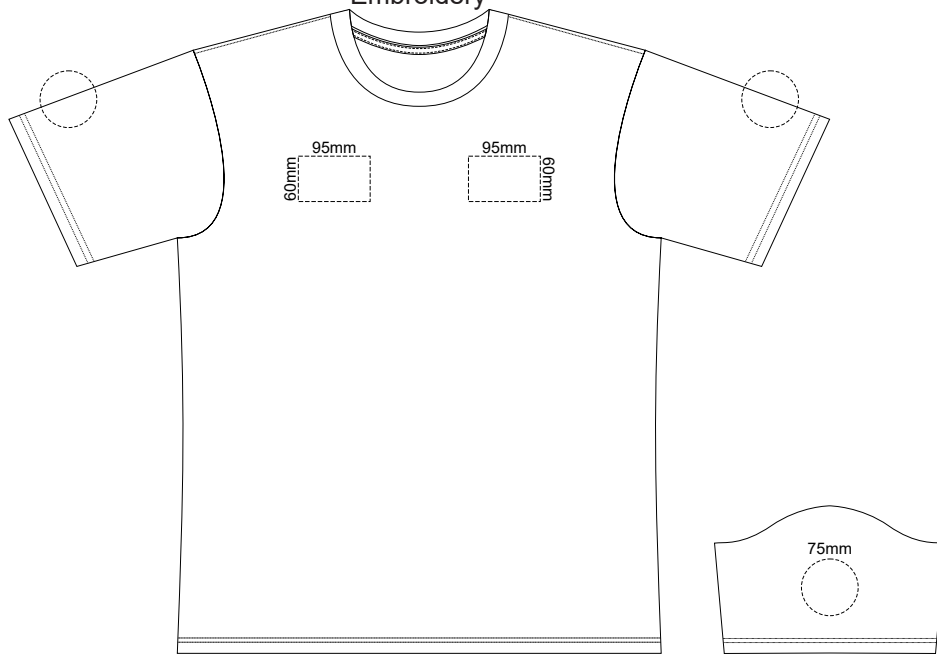

10% of Actual Size
Embroidery

MENS FRONT 2XL

Graphite
Charcoal
Grey
Ash
Ecrú
Gold
Mustard
Orange
Rust
Fuchsia
Red
Kelly Green
Olive
Bottle Green
Cyan
Petrol Blue
Royal Blue
Navy
Purple
Carbon