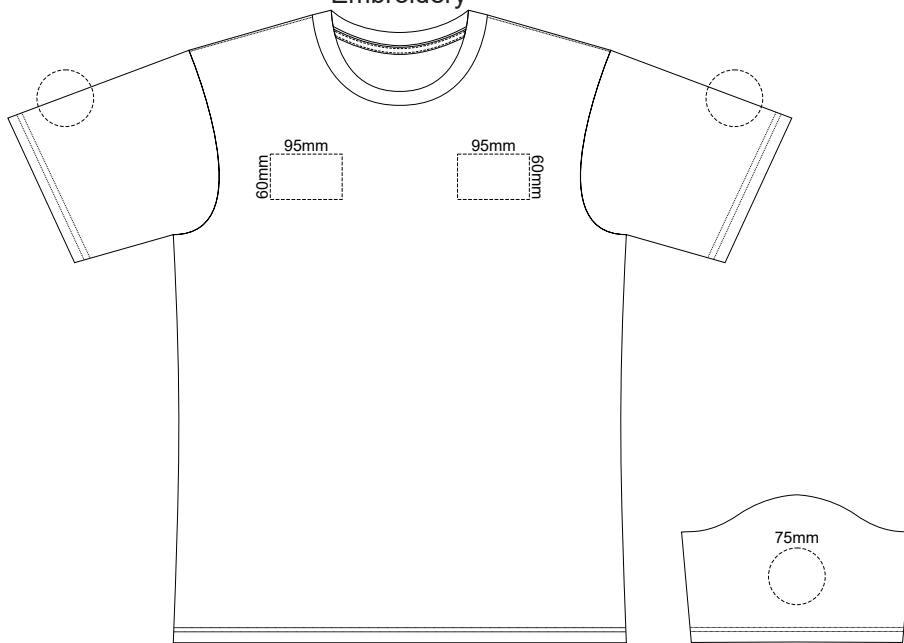

10% of Actual Size
Embroidery

MENS FRONT XL

Graphite
Charcoal
Grey
Ash
Ecru
Gold
Mustard
Orange
Rust
Fuchsia
Red
Kelly Green
Olive
Bottle Green
Cyan
Petrol Blue
Royal Blue
Navy
Purple
Carbon