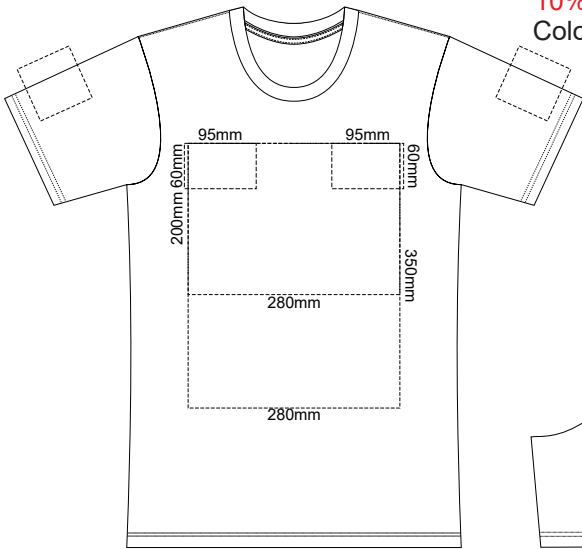

10% of Actual Size  
Screen Print

**MENS FRONT XS**

**MENS BACK XS**

10% of Actual Size  
Colourflex Transfer

**MENS FRONT XS**

Print area 280x200mm can be rotated to best suit.

**MENS BACK XS**

Print area 280x200mm can be rotated to best suit.

**MENS FRONT SMALL**

**MENS BACK SMALL**

10% of Actual Size  
Colourflex Transfer

**MENS FRONT SMALL**

Print area 280x200mm can be rotated to best suit.

**MENS BACK SMALL**

Print area 280x200mm can be rotated to best suit.

**MENS FRONT MEDIUM**

**MENS BACK MEDIUM**

10% of Actual Size  
Colourflex Transfer

Print area 280x200mm can be rotated to best suit.

**MENS FRONT MEDIUM**

Print area 280x200mm can be rotated to best suit.

10% of Actual Size  
Screen Print

**MENS FRONT LARGE**

**MENS BACK LARGE**

10% of Actual Size  
Colourflex Transfer

**MENS FRONT LARGE**

Print area 280x200mm can be rotated to best suit.

**MENS BACK LARGE**