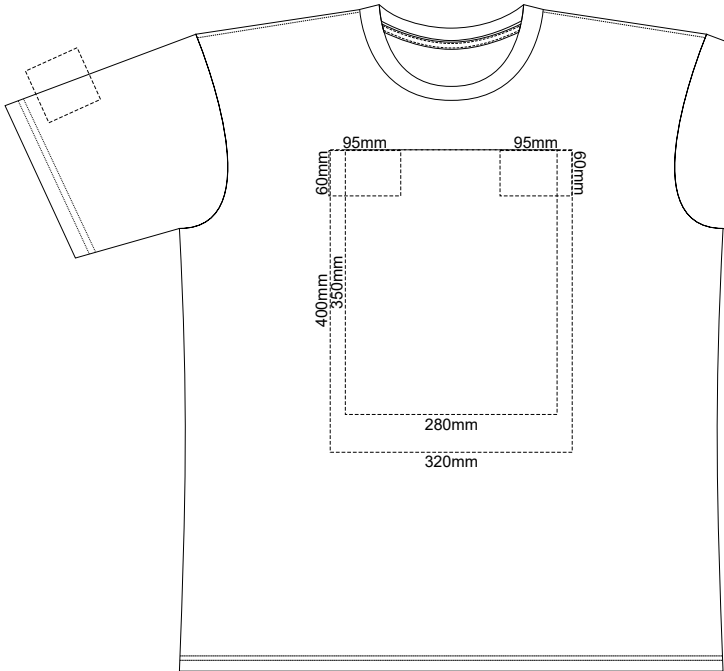

10% of Actual Size
Screen Print

MENS FRONT 4XL