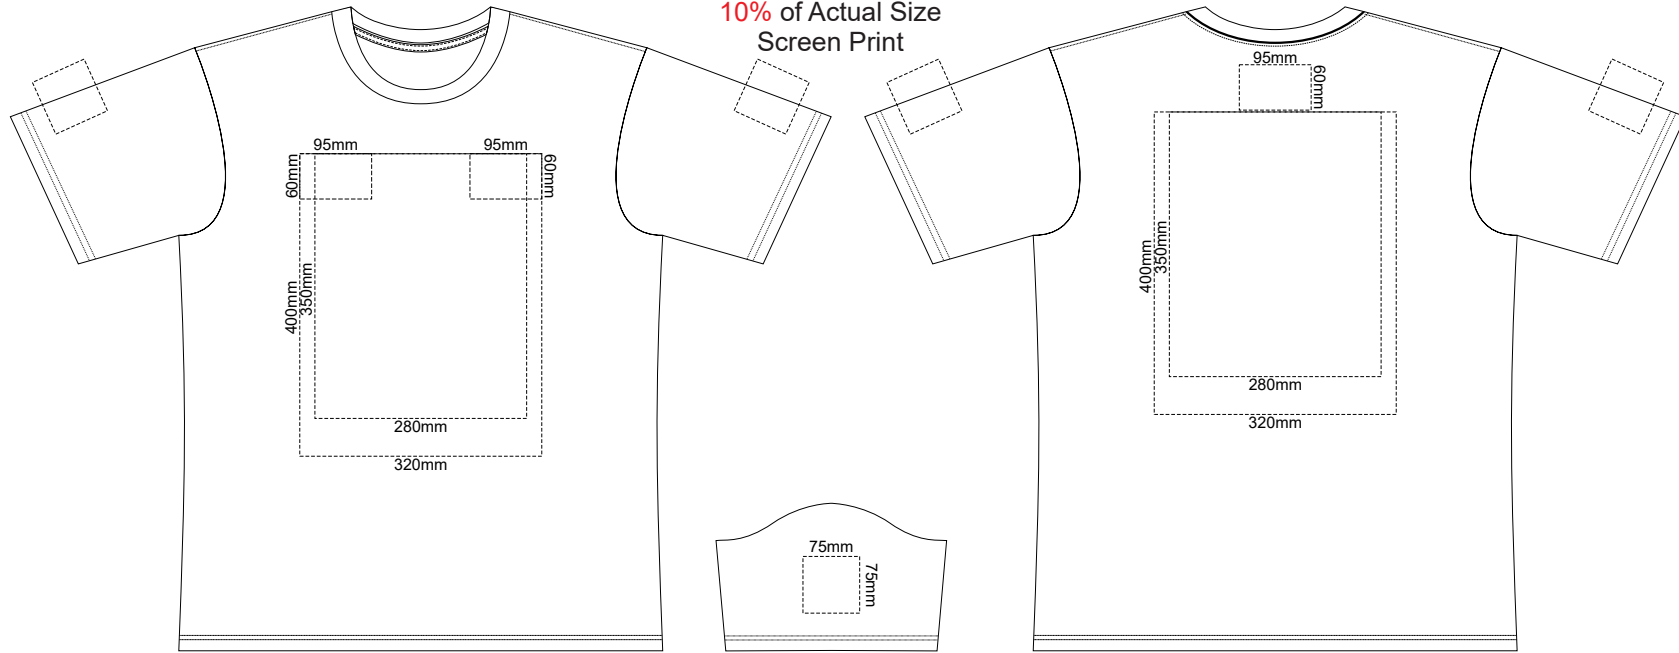

10% of Actual Size  
Screen Print

**MENS FRONT XL**

**MENS BACK XL**

10% of Actual Size  
Colourflex Transfer

Print area 280x200mm can be rotated to best suit.

**MENS FRONT XL**

Print area 280x200mm can be rotated to best suit.

10% of Actual Size  
Screen Print

**MENS FRONT 2XL**

**MENS BACK 2XL**

10% of Actual Size  
Colourflex Transfer

Print area 280x200mm can be rotated to best suit.

**MENS FRONT 2XL**

Print area 280x200mm can be rotated to best suit.