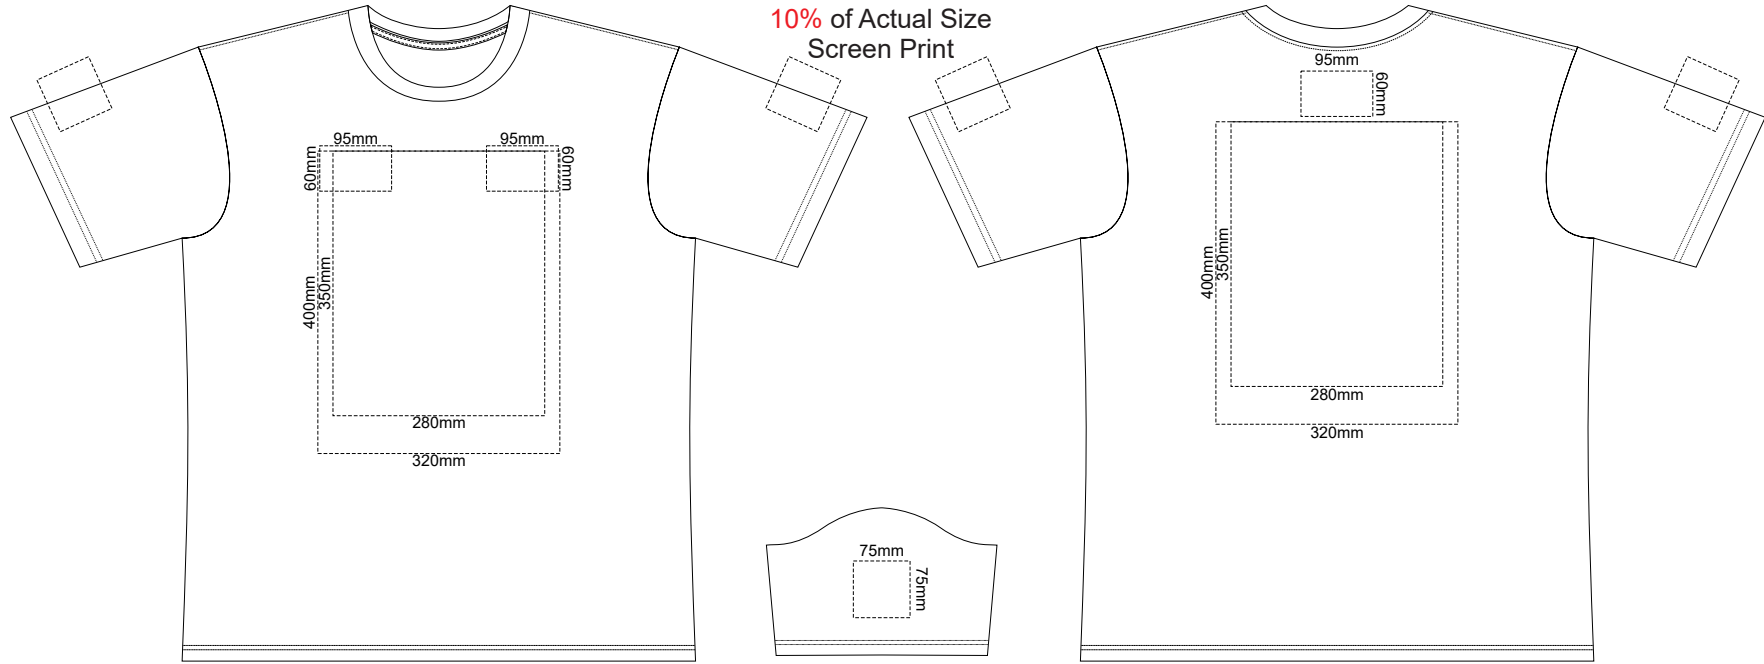

10% of Actual Size
Screen Print

MENS FRONT 3XL

MENS BACK 3XL

10% of Actual Size
Colourflex Transfer