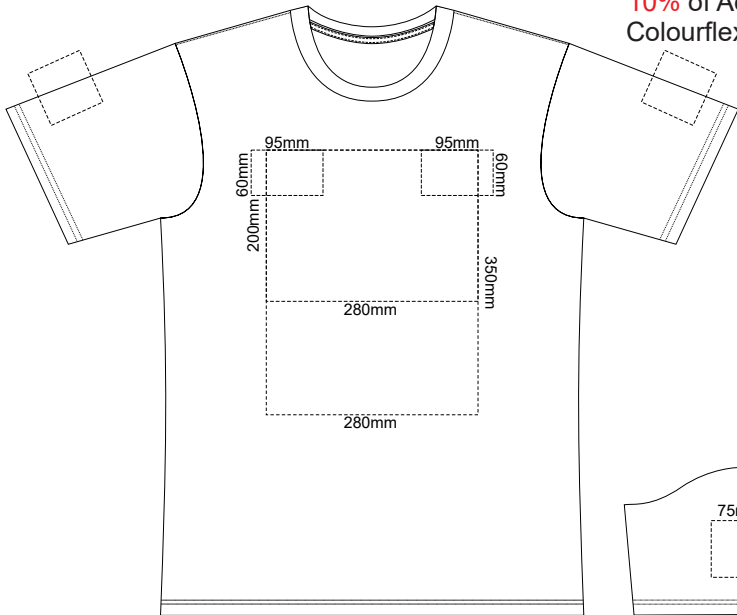

**MENS FRONT MEDIUM**

**MENS BACK MEDIUM**

10% of Actual Size  
Colourflex Transfer

Print area 280x200mm can be rotated to best suit.

**MENS FRONT MEDIUM**

Print area 280x200mm can be rotated to best suit.

10% of Actual Size  
Screen Print

**MENS FRONT LARGE**

**MENS BACK LARGE**

10% of Actual Size  
Colourflex Transfer

**MENS FRONT LARGE**

Print area 280x200mm can be rotated to best suit.

**MENS BACK LARGE**

Print area 280x200mm can be rotated to best suit.

10% of Actual Size  
Embroidery

**MENS FRONT LARGE**

Graphite
Charcoal
Grey
Ash
Ecru
Gold
Mustard
Orange
Rust
Fuchsia
Red
Kelly Green
Olive
Bottle Green
Cyan
Petrol Blue
Royal Blue
Navy
Purple
Carbon

10% of Actual Size  
Screen Print

**MENS FRONT XL**

**MENS BACK XL**

10% of Actual Size  
Colourflex Transfer

Print area 280x200mm can be rotated to best suit.

**MENS FRONT XL**

Print area 280x200mm can be rotated to best suit.