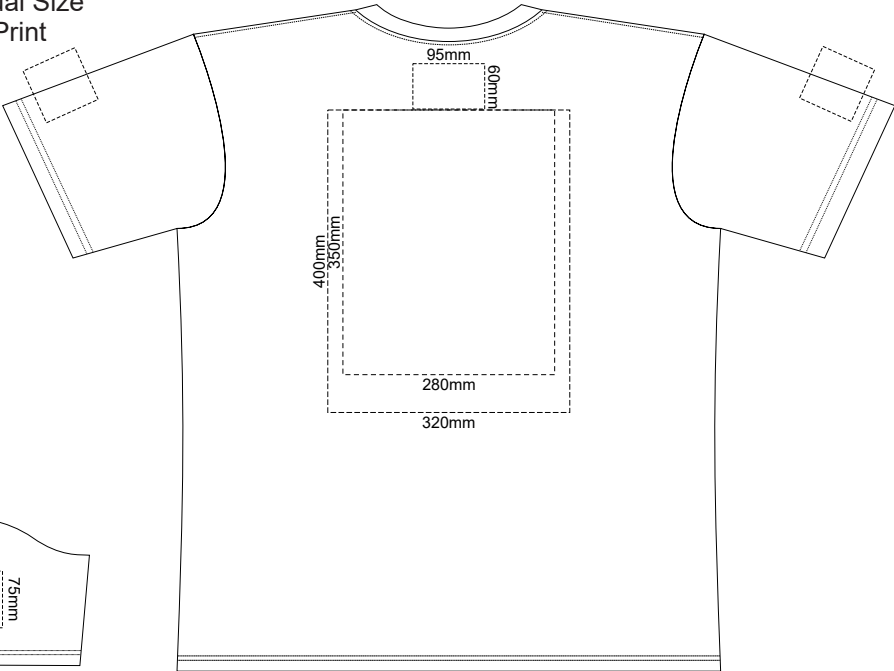

MENS BACK 4XL

10% of Actual Size
Colourflex Transfer