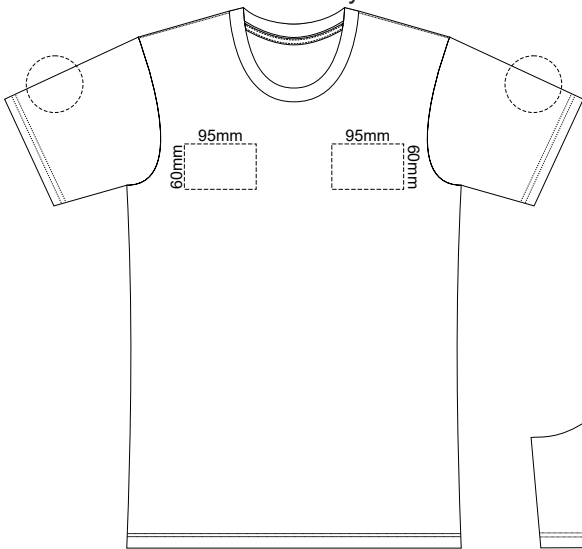

10% of Actual Size  
Screen Print

**MENS FRONT XS**

**MENS BACK XS**

10% of Actual Size  
Colourflex Transfer

**MENS FRONT XS**

Print area 280x200mm can be rotated to best suit.

**MENS BACK XS**

Print area 280x200mm can be rotated to best suit.

10% of Actual Size  
Embroidery

**MENS FRONT XS**

Graphite
Charcoal
Grey
Ash
Ecu
White
Gold
Mustard
Orange
Rust
Fuchsia
Red
Kelly Green
Olive
Bottle Green
Cyan
Petrol Blue
Royal Blue
Navy
Purple
Carbon

10% of Actual Size  
Screen Print

**MENS FRONT SMALL**

**MENS BACK SMALL**

10% of Actual Size  
Colourflex Transfer

**MENS FRONT SMALL**

Print area 280x200mm can be rotated to best suit.

**MENS BACK SMALL**

Print area 280x200mm can be rotated to best suit.

**MENS FRONT MEDIUM**

**MENS BACK MEDIUM**

10% of Actual Size  
Colourflex Transfer

Print area 280x200mm can be rotated to best suit.

**MENS FRONT MEDIUM**

Print area 280x200mm can be rotated to best suit.