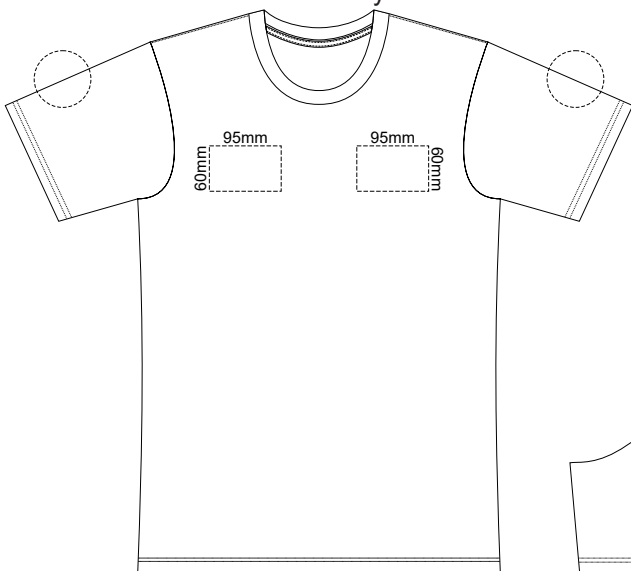

MENS FRONT SMALL

Graphite
Charcoal
Grey
Ash
Ecru
Gold
Mustard
Orange
Rust
Fuchsia
Red
Kelly Green
Olive
Bottle Green
Cyan
Petrol Blue
Royal Blue
Navy
Purple
Carbon