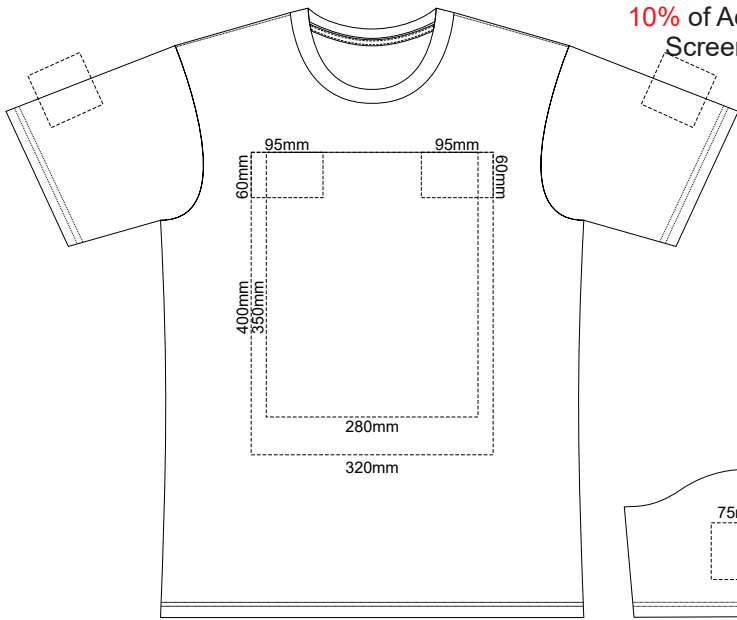

10% of Actual Size  
Screen Print

**MENS FRONT XS**

**MENS BACK XS**

10% of Actual Size  
Colourflex Transfer

**MENS FRONT XS**

Print area 280x200mm can be rotated to best suit.

**MENS BACK XS**

Print area 280x200mm can be rotated to best suit.

**MENS FRONT SMALL**

**MENS BACK SMALL**

10% of Actual Size  
Colourflex Transfer

**MENS FRONT SMALL**

Print area 280x200mm can be rotated to best suit.

**MENS BACK SMALL**

Print area 280x200mm can be rotated to best suit.

**MENS FRONT MEDIUM**

**MENS BACK MEDIUM**

10% of Actual Size  
Colourflex Transfer

Print area 280x200mm can be rotated to best suit.

**MENS FRONT MEDIUM**

Print area 280x200mm can be rotated to best suit.

10% of Actual Size  
Screen Print

**MENS FRONT LARGE**

**MENS BACK LARGE**

10% of Actual Size  
Colourflex Transfer

**MENS FRONT LARGE**

Print area 280x200mm can be rotated to best suit.

**MENS BACK LARGE**