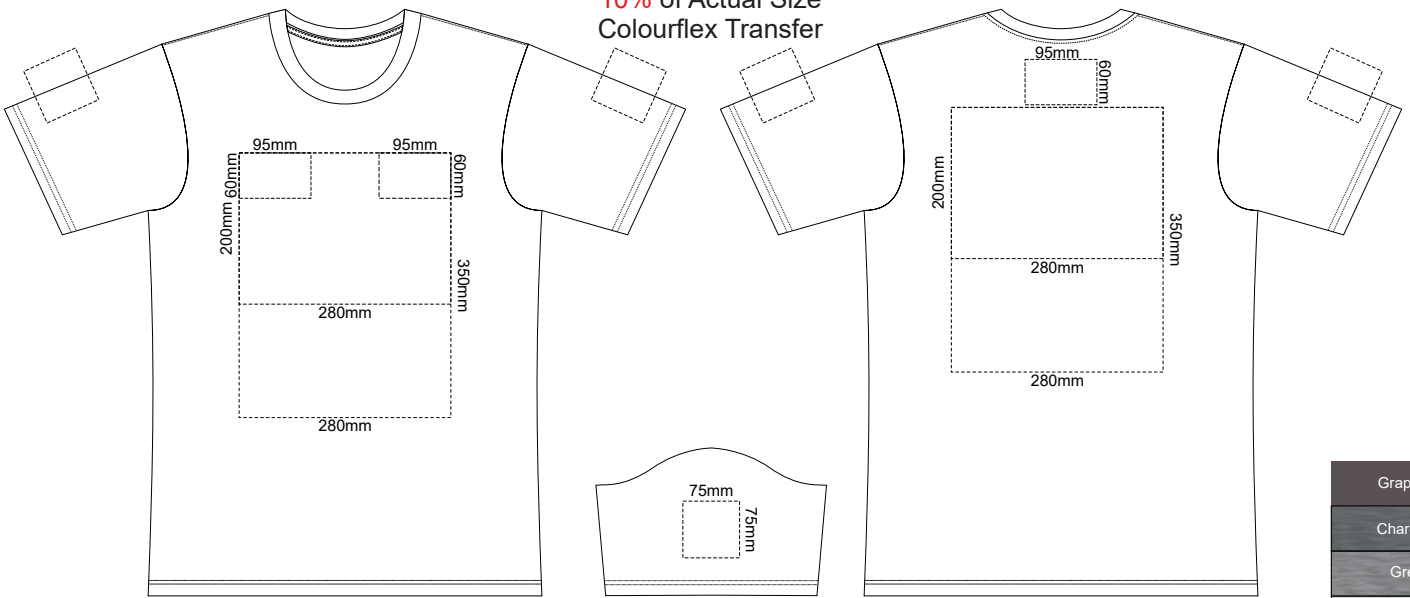

10% of Actual Size  
Screen Print

**MENS FRONT XS**

**MENS BACK XS**

10% of Actual Size  
Colourflex Transfer

**MENS FRONT XS**

Print area 280x200mm can be rotated to best suit.

**MENS BACK XS**

Print area 280x200mm can be rotated to best suit.

**MENS FRONT SMALL**

**MENS BACK SMALL**

10% of Actual Size  
Colourflex Transfer

**MENS FRONT SMALL**

Print area 280x200mm can be rotated to best suit.

**MENS BACK SMALL**

Print area 280x200mm can be rotated to best suit.

10% of Actual Size  
Embroidery

**MENS FRONT SMALL**

Graphite
Charcoal
Grey
Ash
Ecru
Gold
Mustard
Orange
Rust
Fuchsia
Red
Kelly Green
Olive
Bottle Green
Cyan
Petrol Blue
Royal Blue
Navy
Purple
Carbon

10% of Actual Size  
Screen Print

**MENS FRONT MEDIUM**

**MENS BACK MEDIUM**

10% of Actual Size  
Colourflex Transfer

Print area 280x200mm can be rotated to best suit.

**MENS FRONT MEDIUM**

Print area 280x200mm can be rotated to best suit.