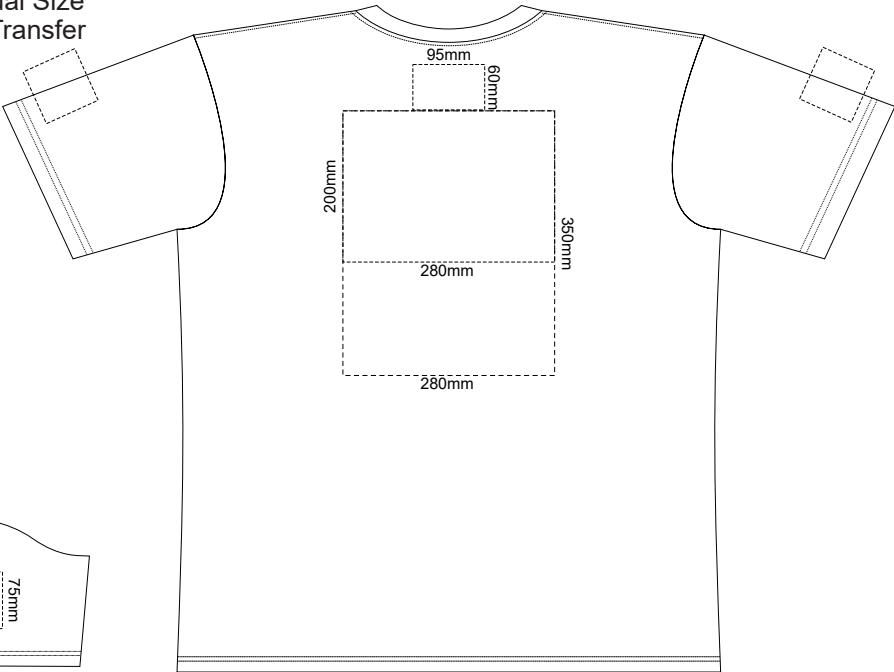

MENS BACK 4XL

Graphite
Charcoal
Grey
Ash
Ecru
Gold
Mustard
Orange
Rust
Fuchsia
Red
Kelly Green
Olive
Bottle Green
Cyan
Petrol Blue
Royal Blue
Navy
Purple
Carbon