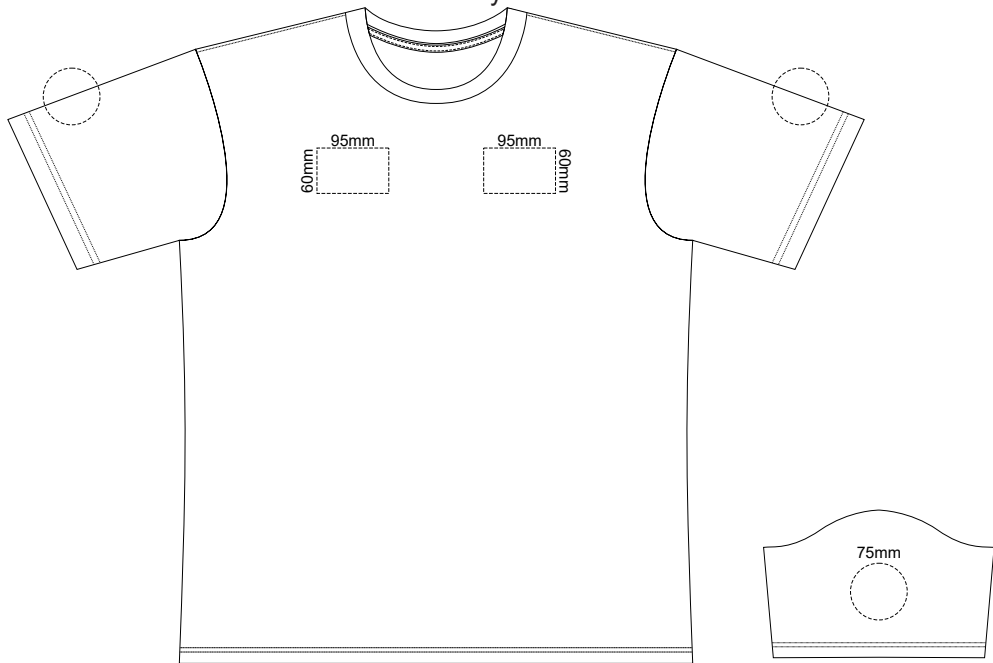

10% of Actual Size
Embroidery

MENS FRONT 3XL

Graphite
Charcoal
Grey
Ash
Ecrú
White
Gold
Mustard
Orange
Rust
Fuchsia
Red
Kelly Green
Olive
Bottle Green
Cyan
Petrol Blue
Royal Blue
Navy
Purple
Carbon