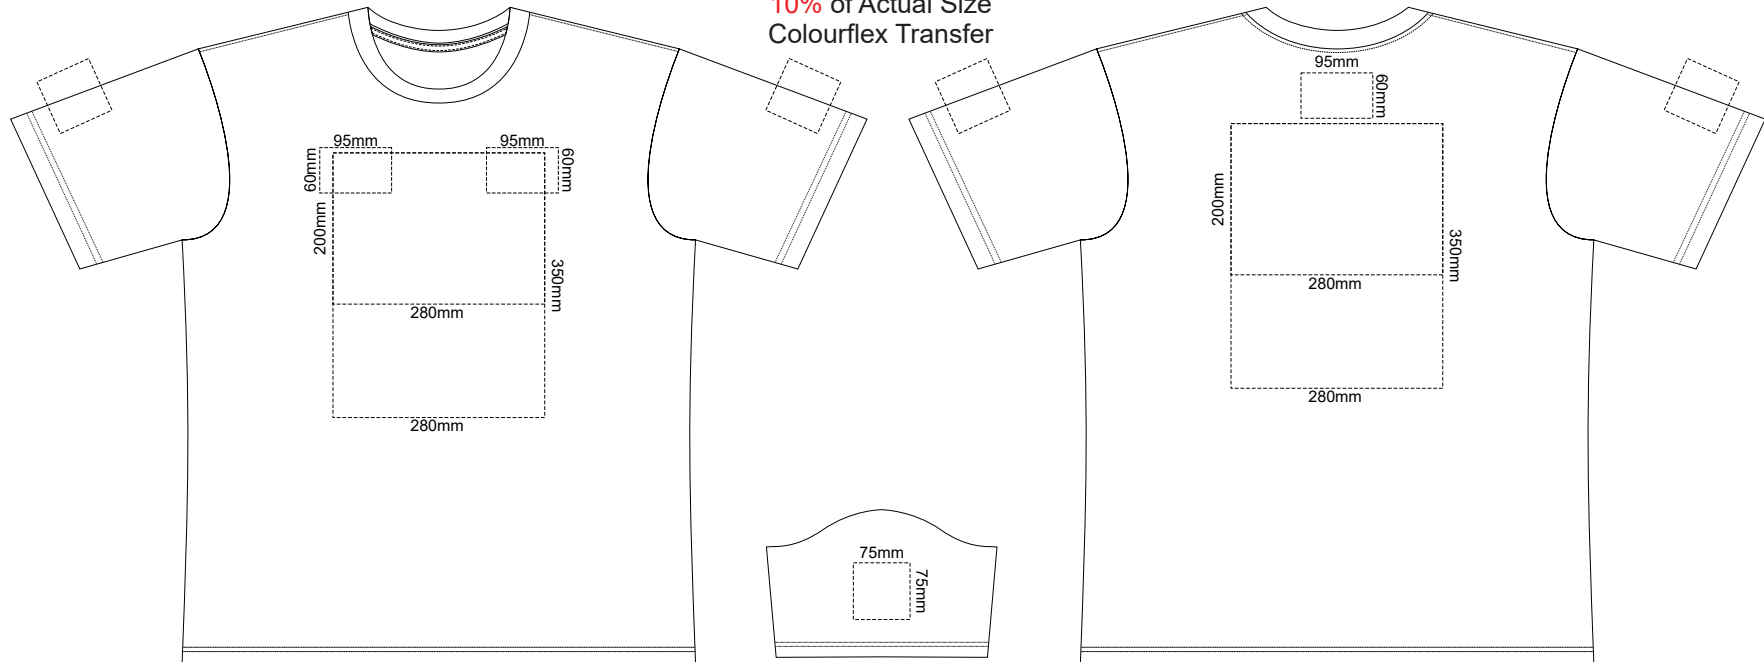

10% of Actual Size  
Screen Print

**MENS FRONT 2XL**

**MENS BACK 2XL**

10% of Actual Size  
Colourflex Transfer

Print area 280x200mm can be rotated to best suit.

**MENS FRONT 2XL**

Print area 280x200mm can be rotated to best suit.

10% of Actual Size  
Colourflex Transfer

**MENS FRONT 3XL**

**MENS BACK 3XL**

Print area 280x200mm can be rotated to best suit.

Print area 280x200mm can be rotated to best suit.

Graphite
Charcoal
Grey
Ash
Ecru
Gold
Mustard
Orange
Rust
Fuchsia
Red
Kelly Green
Olive
Bottle Green
Cyan
Petrol Blue
Royal Blue
Navy
Purple
Carbon