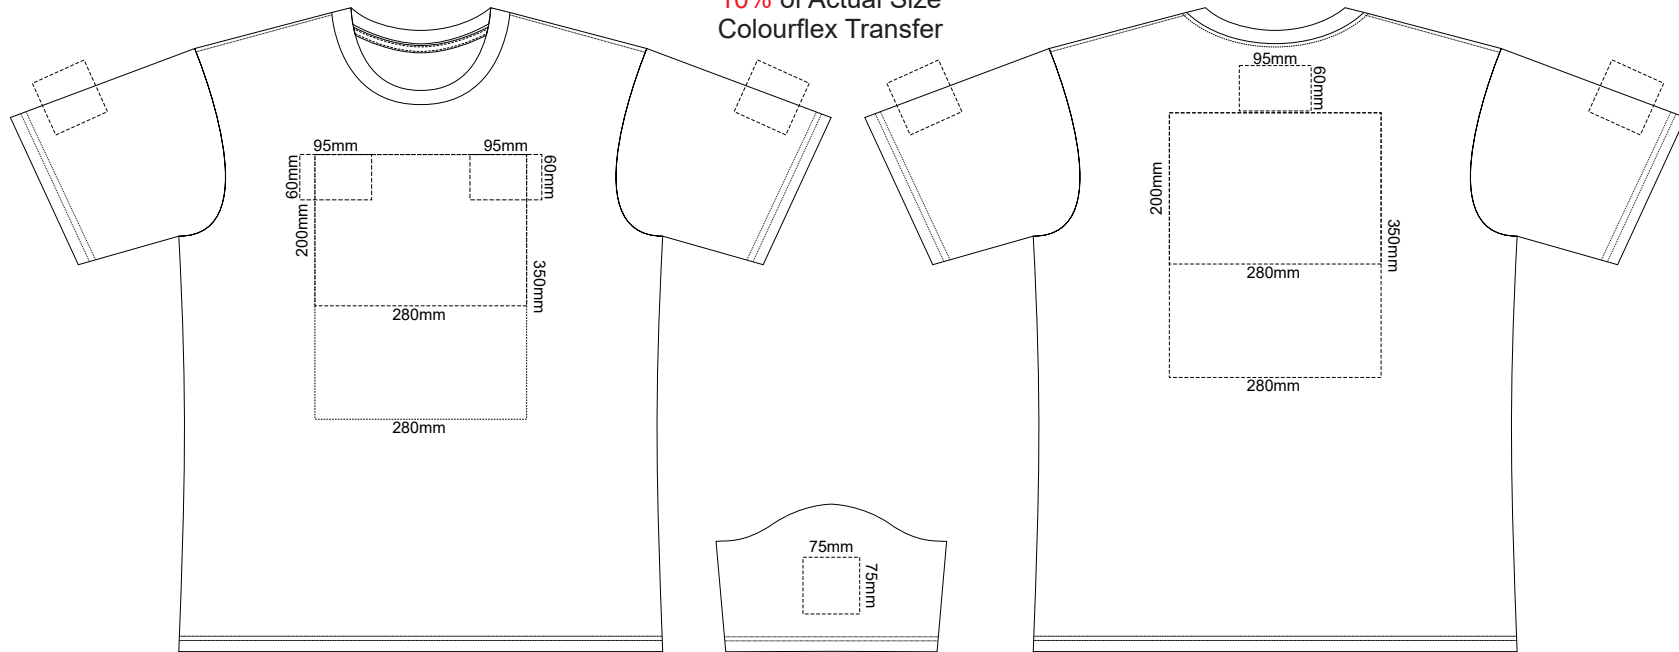

10% of Actual Size  
Screen Print

**MENS FRONT XL**

**MENS BACK XL**

10% of Actual Size  
Colourflex Transfer

Print area 280x200mm can be rotated to best suit.

**MENS FRONT XL**

Print area 280x200mm can be rotated to best suit.

10% of Actual Size  
Screen Print

**MENS FRONT 2XL**

**MENS BACK 2XL**

10% of Actual Size  
Colourflex Transfer

Print area 280x200mm can be rotated to best suit.

**MENS FRONT 2XL**

Print area 280x200mm can be rotated to best suit.