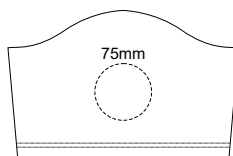

Graphite
Charcoal
Grey
Ash
Ecru
Gold
Mustard
Orange
Rust
Fuchsia
Red
Kelly Green
Olive
Bottle Green
Cyan
Petrol Blue
Royal Blue
Navy
Purple
Carbon