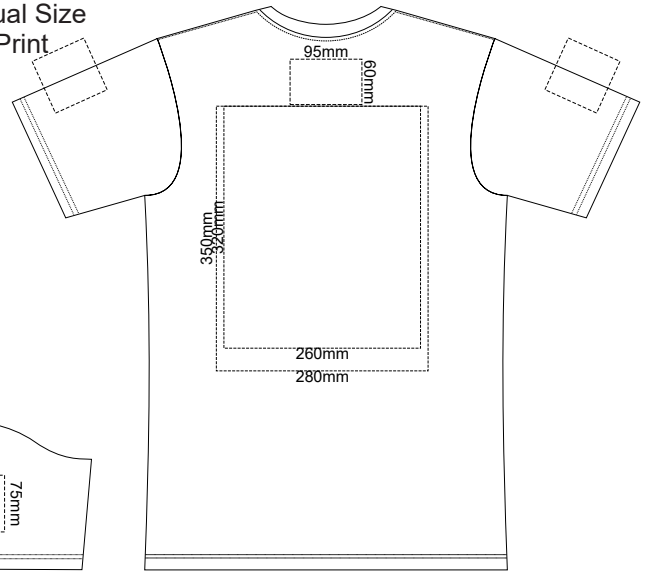

10% of Actual Size  
Screen Print

**MENS FRONT XS**

**MENS BACK XS**

10% of Actual Size  
Colourflex Transfer

**MENS FRONT XS**

Print area 280x200mm can be rotated to best suit.

**MENS BACK XS**

Print area 280x200mm can be rotated to best suit.

**MENS FRONT SMALL**

**MENS BACK SMALL**

10% of Actual Size  
Colourflex Transfer

**MENS FRONT SMALL**

Print area 280x200mm can be rotated to best suit.

**MENS BACK SMALL**

Print area 280x200mm can be rotated to best suit.

**MENS FRONT MEDIUM**

**MENS BACK MEDIUM**

10% of Actual Size  
Colourflex Transfer

Print area 280x200mm can be rotated to best suit.

**MENS FRONT MEDIUM**

Print area 280x200mm can be rotated to best suit.

10% of Actual Size  
Screen Print

**MENS FRONT LARGE**

**MENS BACK LARGE**

10% of Actual Size  
Colourflex Transfer

**MENS FRONT LARGE**

Print area 280x200mm can be rotated to best suit.

**MENS BACK LARGE**