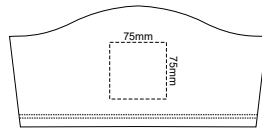

10% of Actual Size  
Screen Print

**WOMENS FRONT XS**

**WOMENS BACK XS**

10% of Actual Size  
Colourflex Transfer

**WOMENS FRONT XS**

**WOMENS BACK XS**

Print area 280x200mm can be rotated to best suit.

Print area 280x200mm can be rotated to best suit.

10% of Actual Size  
Screen Print

**WOMENS FRONT SMALL**

**WOMENS BACK SMALL**

10% of Actual Size  
Colourflex Transfer

Print area 280x200mm can be rotated to best suit.

Print area 280x200mm can be rotated to best suit.

10% of Actual Size  
Screen Print

**WOMENS FRONT MEDIUM**

**WOMENS BACK MEDIUM**

10% of Actual Size  
Colourflex Transfer

Print area 280x200mm can be rotated to best suit.

**WOMENS FRONT MEDIUM**

Print area 280x200mm can be rotated to best suit.

10% of Actual Size  
Screen Print

**WOMENS FRONT XL**

**WOMENS BACK XL**

10% of Actual Size  
Colourflex Transfer

Print area 280x200mm can be rotated to best suit.

Print area 280x200mm can be rotated to best suit.