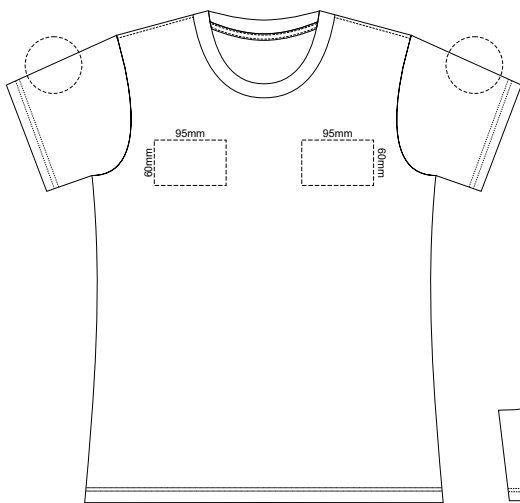

Print area 280x200mm can be rotated to best suit.

Print area 280x200mm can be rotated to best suit.

10% of Actual Size
Embroidery

WOMENS FRONT XS