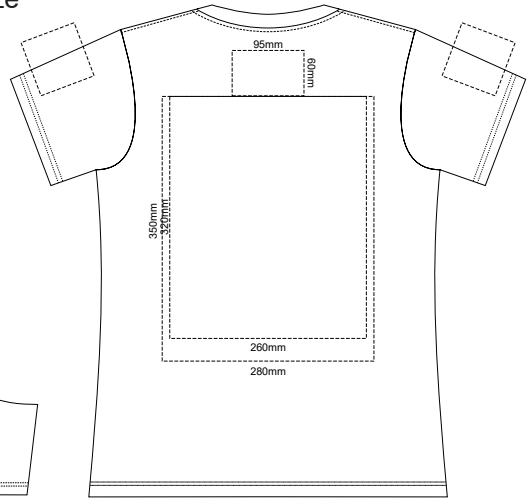

10% of Actual Size  
Screen Print

**WOMENS FRONT XS**

**WOMENS BACK XS**

10% of Actual Size  
Colourflex Transfer

**WOMENS FRONT XS**

**WOMENS BACK XS**

Print area 280x200mm can be rotated to best suit.

Print area 280x200mm can be rotated to best suit.

10% of Actual Size  
Screen Print

**WOMENS FRONT SMALL**

**WOMENS BACK SMALL**

10% of Actual Size  
Colourflex Transfer

Print area 280x200mm can be rotated to best suit.

Print area 280x200mm can be rotated to best suit.

10% of Actual Size  
Screen Print

**WOMENS FRONT MEDIUM**

**WOMENS BACK MEDIUM**

10% of Actual Size  
Colourflex Transfer

Print area 280x200mm can be rotated to best suit.

**WOMENS FRONT MEDIUM**

Print area 280x200mm can be rotated to best suit.

10% of Actual Size  
Screen Print

**WOMENS FRONT 2XL**

**WOMENS BACK 2XL**

10% of Actual Size  
Colourflex Transfer

**WOMENS FRONT 2XL**

**WOMENS BACK 2XL**

Print area 280x200mm can be rotated to best suit.