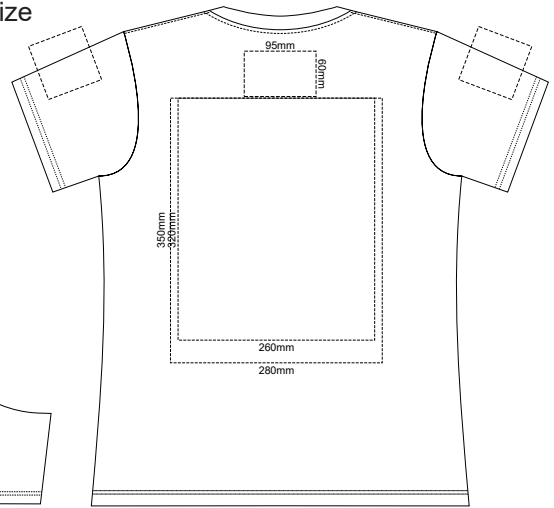

10% of Actual Size  
Screen Print

**WOMENS FRONT XS**

**WOMENS BACK XS**

10% of Actual Size  
Colourflex Transfer

**WOMENS FRONT XS**

**WOMENS BACK XS**

Print area 280x200mm can be rotated to best suit.

Print area 280x200mm can be rotated to best suit.

10% of Actual Size  
Embroidery

**WOMENS FRONT XS**

|              |
|--------------|
| Graphite     |
| Charcoal     |
| Grey         |
| Ash          |
| Ecru         |
| Gold         |
| Mustard      |
| Orange       |
| Rust         |
| Fuchsia      |
| Red          |
| Kelly Green  |
| Olive        |
| Bottle Green |
| Cyan         |
| Petrol Blue  |
| Royal Blue   |
| Navy         |
| Purple       |
| Carbon       |

10% of Actual Size  
Screen Print

**WOMENS FRONT SMALL**

**WOMENS BACK SMALL**

10% of Actual Size  
Colourflex Transfer

Print area 280x200mm can be rotated to best suit.

Print area 280x200mm can be rotated to best suit.

10% of Actual Size  
Screen Print

**WOMENS FRONT MEDIUM**

**WOMENS BACK MEDIUM**

10% of Actual Size  
Colourflex Transfer

Print area 280x200mm can be rotated to best suit.

**WOMENS FRONT MEDIUM**

Print area 280x200mm can be rotated to best suit.