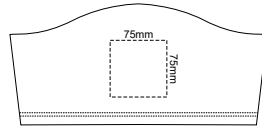

10% of Actual Size  
Screen Print

**WOMENS FRONT XS**

**WOMENS BACK XS**

10% of Actual Size  
Colourflex Transfer

**WOMENS FRONT XS**

**WOMENS BACK XS**

Print area 280x200mm can be rotated to best suit.

Print area 280x200mm can be rotated to best suit.

10% of Actual Size  
Embroidery

**WOMENS FRONT XS**

|              |
|--------------|
| Graphite     |
| Charcoal     |
| Grey         |
| Ash          |
| Ecru         |
| Gold         |
| Mustard      |
| Orange       |
| Rust         |
| Fuchsia      |
| Red          |
| Kelly Green  |
| Olive        |
| Bottle Green |
| Cyan         |
| Petrol Blue  |
| Royal Blue   |
| Navy         |
| Purple       |
| Carbon       |

10% of Actual Size  
Screen Print

**WOMENS FRONT SMALL**

**WOMENS BACK SMALL**

10% of Actual Size  
Colourflex Transfer

Print area 280x200mm can be rotated to best suit.

Print area 280x200mm can be rotated to best suit.

10% of Actual Size  
Screen Print

**WOMENS FRONT MEDIUM**

**WOMENS BACK MEDIUM**

10% of Actual Size  
Colourflex Transfer

Print area 280x200mm can be rotated to best suit.

**WOMENS FRONT MEDIUM**

Print area 280x200mm can be rotated to best suit.