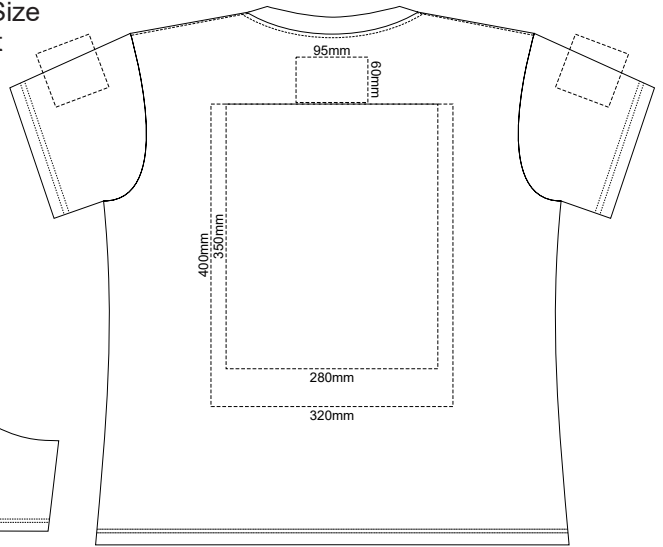

WOMENS BACK 3XL

10% of Actual Size
Colourflex Transfer