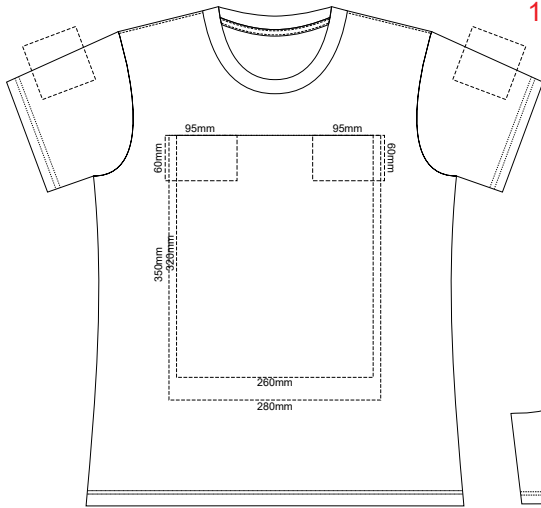

10% of Actual Size  
Screen Print

**WOMENS FRONT XS**

**WOMENS BACK XS**

10% of Actual Size  
Colourflex Transfer

**WOMENS FRONT XS**

**WOMENS BACK XS**

Print area 280x200mm can be rotated to best suit.

Print area 280x200mm can be rotated to best suit.

10% of Actual Size  
Embroidery

**WOMENS FRONT XS**

|              |
|--------------|
| Graphite     |
| Charcoal     |
| Grey         |
| Ash          |
| Ecru         |
| Gold         |
| Mustard      |
| Orange       |
| Rust         |
| Fuchsia      |
| Red          |
| Kelly Green  |
| Olive        |
| Bottle Green |
| Cyan         |
| Petrol Blue  |
| Royal Blue   |
| Navy         |
| Purple       |
| Carbon       |

10% of Actual Size  
Screen Print

**WOMENS FRONT SMALL**

**WOMENS BACK SMALL**

10% of Actual Size  
Colourflex Transfer

Print area 280x200mm can be rotated to best suit.

Print area 280x200mm can be rotated to best suit.

10% of Actual Size  
Screen Print

**WOMENS FRONT MEDIUM**

**WOMENS BACK MEDIUM**

10% of Actual Size  
Colourflex Transfer

Print area 280x200mm can be rotated to best suit.

**WOMENS FRONT MEDIUM**

Print area 280x200mm can be rotated to best suit.