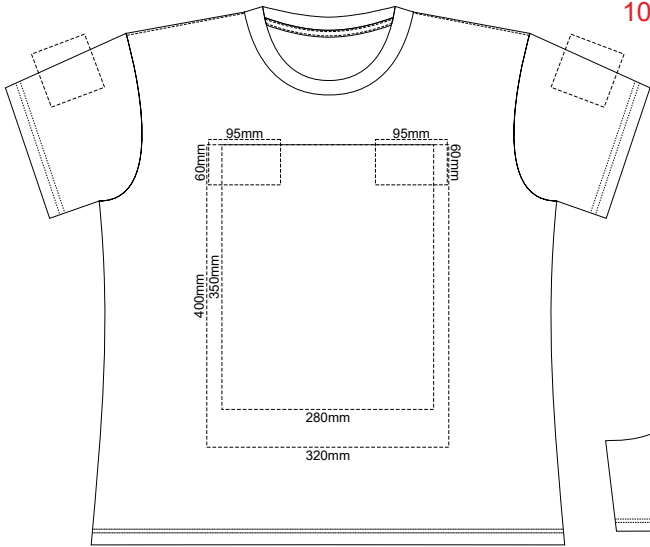

10% of Actual Size  
Screen Print

**WOMENS FRONT XL**

**WOMENS BACK XL**

10% of Actual Size  
Colourflex Transfer

Print area 280x200mm can be rotated to best suit.

Print area 280x200mm can be rotated to best suit.

10% of Actual Size  
Screen Print

**WOMENS FRONT 2XL**

**WOMENS BACK 2XL**

10% of Actual Size  
Colourflex Transfer

**WOMENS FRONT 2XL**

**WOMENS BACK 2XL**

Print area 280x200mm can be rotated to best suit.

Print area 280x200mm can be rotated to best suit.

10% of Actual Size  
Embroidery

**WOMENS FRONT 2XL**

|              |
|--------------|
| Graphite     |
| Charcoal     |
| Grey         |
| Ash          |
| Ecru         |
| White        |
| Gold         |
| Mustard      |
| Orange       |
| Rust         |
| Fuchsia      |
| Red          |
| Kelly Green  |
| Olive        |
| Bottle Green |
| Cyan         |
| Petrol Blue  |
| Royal Blue   |
| Navy         |
| Purple       |
| Carbon       |

10% of Actual Size  
Screen Print

**WOMENS FRONT 3XL**

**WOMENS BACK 3XL**

10% of Actual Size  
Colourflex Transfer

**WOMENS FRONT 3XL**

Print area 280x200mm can be rotated to best suit.

**WOMENS BACK 3XL**