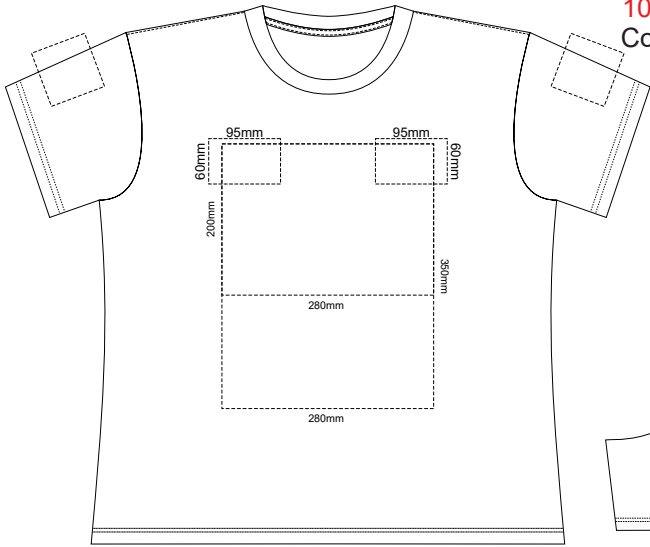

10% of Actual Size  
Screen Print

**WOMENS FRONT XS**

**WOMENS BACK XS**

10% of Actual Size  
Colourflex Transfer

**WOMENS FRONT XS**

**WOMENS BACK XS**

Print area 280x200mm can be rotated to best suit.

Print area 280x200mm can be rotated to best suit.

10% of Actual Size  
Screen Print

**WOMENS FRONT XL**

**WOMENS BACK XL**

10% of Actual Size  
Colourflex Transfer

Print area 280x200mm can be rotated to best suit.

Print area 280x200mm can be rotated to best suit.

10% of Actual Size  
Screen Print

**WOMENS FRONT 2XL**

**WOMENS BACK 2XL**

10% of Actual Size  
Colourflex Transfer

**WOMENS FRONT 2XL**

**WOMENS BACK 2XL**

Print area 280x200mm can be rotated to best suit.

10% of Actual Size  
Screen Print

**WOMENS FRONT 3XL**

**WOMENS BACK 3XL**

10% of Actual Size  
Colourflex Transfer

**WOMENS FRONT 3XL**

Print area 280x200mm can be rotated to best suit.

**WOMENS BACK 3XL**