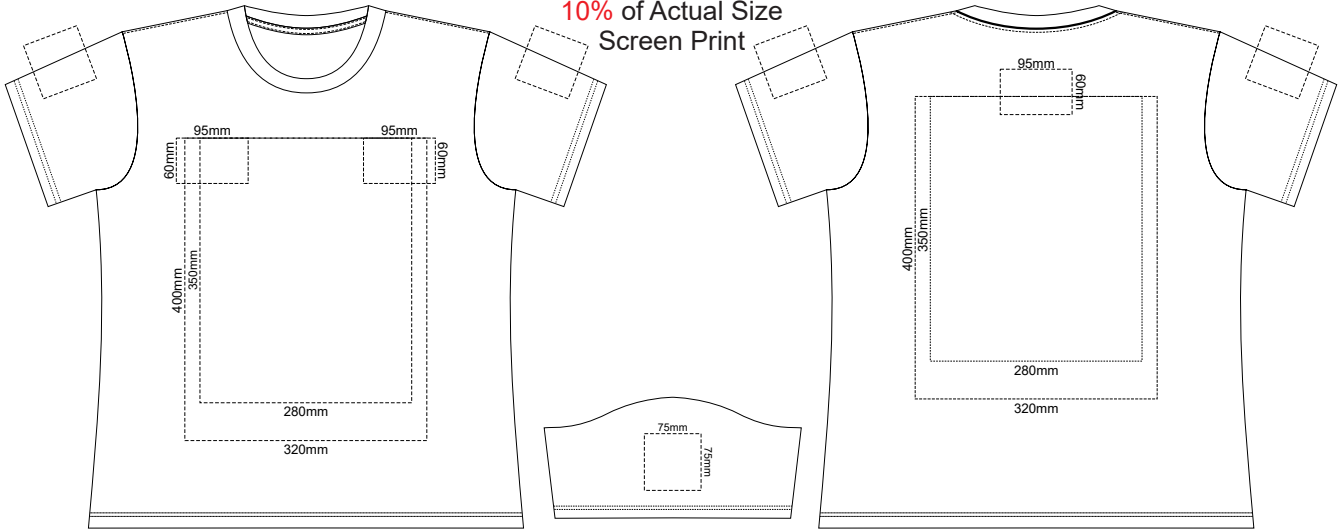

10% of Actual Size  
Screen Print

**WOMENS FRONT LARGE**

**WOMENS BACK LARGE**

10% of Actual Size  
Colourflex Transfer

Print area 280x200mm can be rotated to best suit.

**WOMENS FRONT LARGE**

Print area 280x200mm can be rotated to best suit.

10% of Actual Size  
Screen Print

**WOMENS FRONT XL**

**WOMENS BACK XL**

10% of Actual Size  
Colourflex Transfer

Print area 280x200mm can be rotated to best suit.

Print area 280x200mm can be rotated to best suit.

10% of Actual Size  
Screen Print

**WOMENS FRONT 2XL**

**WOMENS BACK 2XL**

10% of Actual Size  
Colourflex Transfer

**WOMENS FRONT 2XL**

**WOMENS BACK 2XL**

Print area 280x200mm can be rotated to best suit.