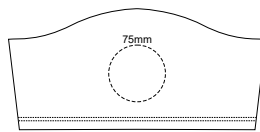

Print area 280x200mm can be rotated to best suit.

Print area 280x200mm can be rotated to best suit.

10% of Actual Size
Embroidery

WOMENS FRONT SMALL