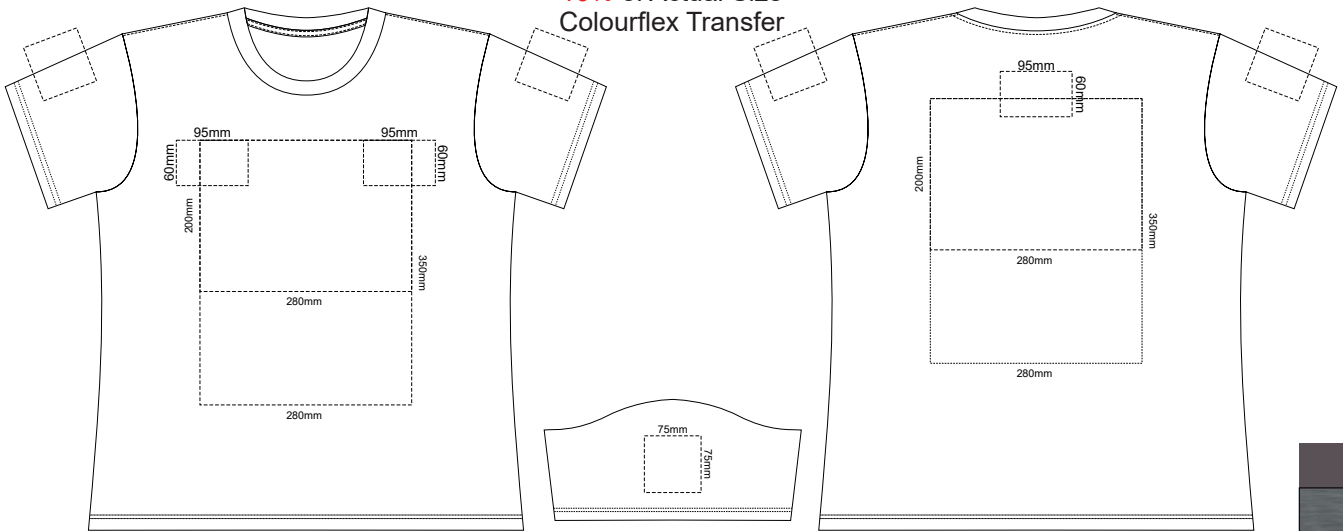

10% of Actual Size  
Screen Print

**WOMENS FRONT XS**

**WOMENS BACK XS**

10% of Actual Size  
Colourflex Transfer

**WOMENS FRONT XS**

**WOMENS BACK XS**

Print area 280x200mm can be rotated to best suit.

Print area 280x200mm can be rotated to best suit.

10% of Actual Size  
Screen Print

**WOMENS FRONT LARGE**

**WOMENS BACK LARGE**

10% of Actual Size  
Colourflex Transfer

Print area 280x200mm can be rotated to best suit.

**WOMENS FRONT LARGE**

Print area 280x200mm can be rotated to best suit.

**WOMENS BACK LARGE**

10% of Actual Size  
Embroidery

**WOMENS FRONT LARGE**

|              |
|--------------|
| Graphite     |
| Charcoal     |
| Grey         |
| Ash          |
| Ecru         |
| White        |
| Gold         |
| Mustard      |
| Orange       |
| Rust         |
| Fuchsia      |
| Red          |
| Kelly Green  |
| Olive        |
| Bottle Green |
| Cyan         |
| Petrol Blue  |
| Royal Blue   |
| Navy         |
| Purple       |
| Carbon       |

10% of Actual Size  
Screen Print

**WOMENS FRONT XL**

**WOMENS BACK XL**

10% of Actual Size  
Colourflex Transfer

Print area 280x200mm can be rotated to best suit.

Print area 280x200mm can be rotated to best suit.