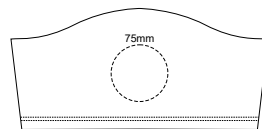

Graphite
Charcoal
Grey
Ash
Ecru
White
Gold
Mustard
Orange
Rust
Fuchsia
Red
Kelly Green
Olive
Bottle Green
Cyan
Petrol Blue
Royal Blue
Navy
Purple
Carbon