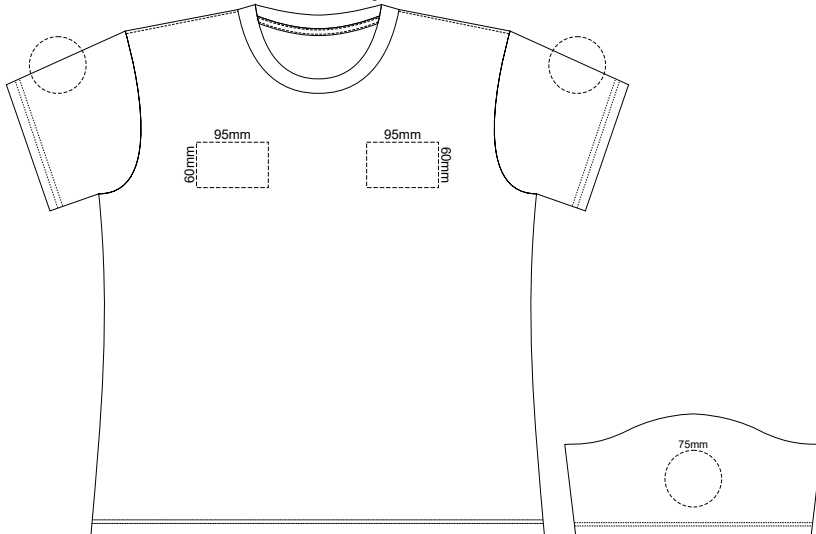

Print area 280x200mm can be rotated to best suit.

Print area 280x200mm can be rotated to best suit.

10% of Actual Size
Embroidery

WOMENS FRONT 2XL