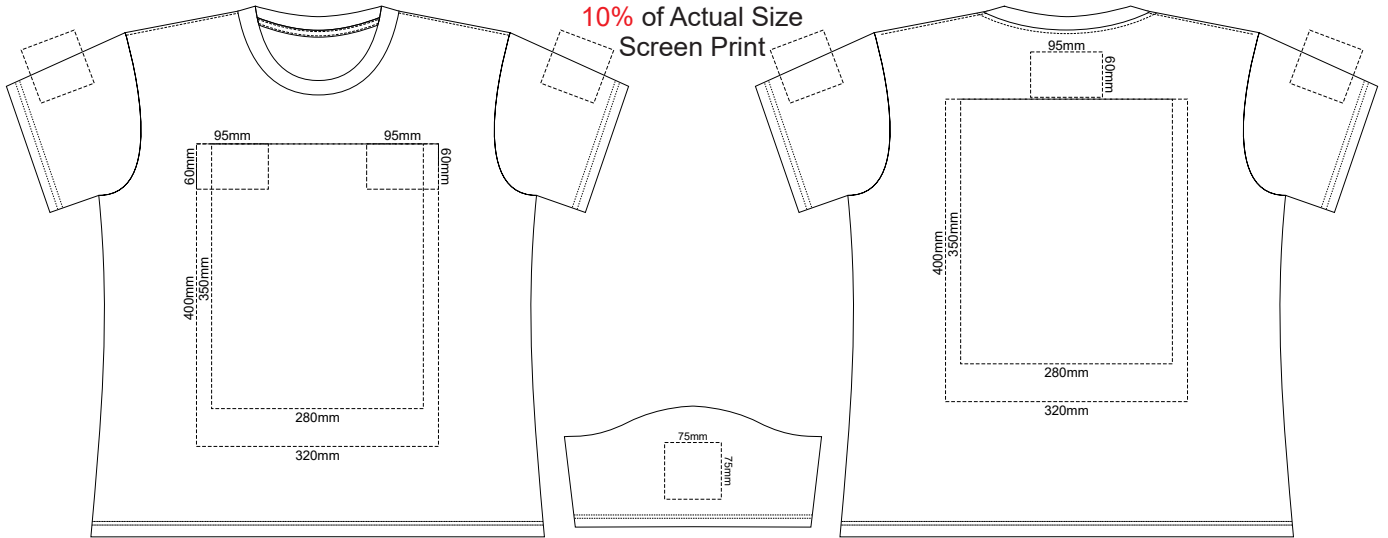

10% of Actual Size  
Screen Print

**WOMENS FRONT XL**

**WOMENS BACK XL**

10% of Actual Size  
Colourflex Transfer

Print area 280x200mm can be rotated to best suit.

Print area 280x200mm can be rotated to best suit.

10% of Actual Size  
Screen Print

**WOMENS FRONT 2XL**

**WOMENS BACK 2XL**

10% of Actual Size  
Colourflex Transfer

**WOMENS FRONT 2XL**

**WOMENS BACK 2XL**

Print area 280x200mm can be rotated to best suit.