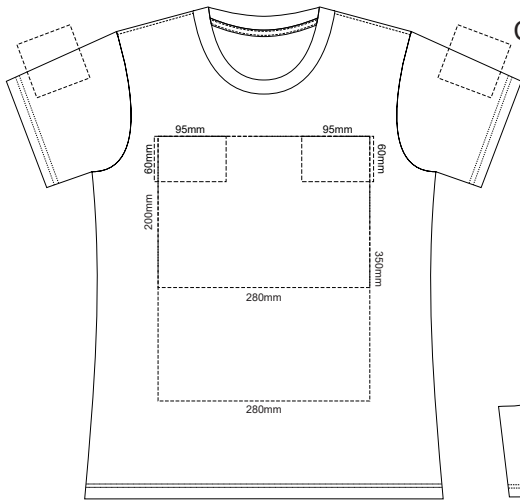

10% of Actual Size  
Screen Print

**WOMENS FRONT XS**

**WOMENS BACK XS**

10% of Actual Size  
Colourflex Transfer

**WOMENS FRONT XS**

**WOMENS BACK XS**

Print area 280x200mm can be rotated to best suit.

Print area 280x200mm can be rotated to best suit.

10% of Actual Size  
Screen Print

**WOMENS FRONT SMALL**

**WOMENS BACK SMALL**

10% of Actual Size  
Colourflex Transfer

Print area 280x200mm can be rotated to best suit.

Print area 280x200mm can be rotated to best suit.

10% of Actual Size  
Screen Print

**WOMENS FRONT MEDIUM**

**WOMENS BACK MEDIUM**

10% of Actual Size  
Colourflex Transfer

Print area 280x200mm can be rotated to best suit.

**WOMENS FRONT MEDIUM**

Print area 280x200mm can be rotated to best suit.

10% of Actual Size  
Screen Print

**WOMENS FRONT 2XL**

**WOMENS BACK 2XL**

10% of Actual Size  
Colourflex Transfer

**WOMENS FRONT 2XL**

**WOMENS BACK 2XL**

Print area 280x200mm can be rotated to best suit.