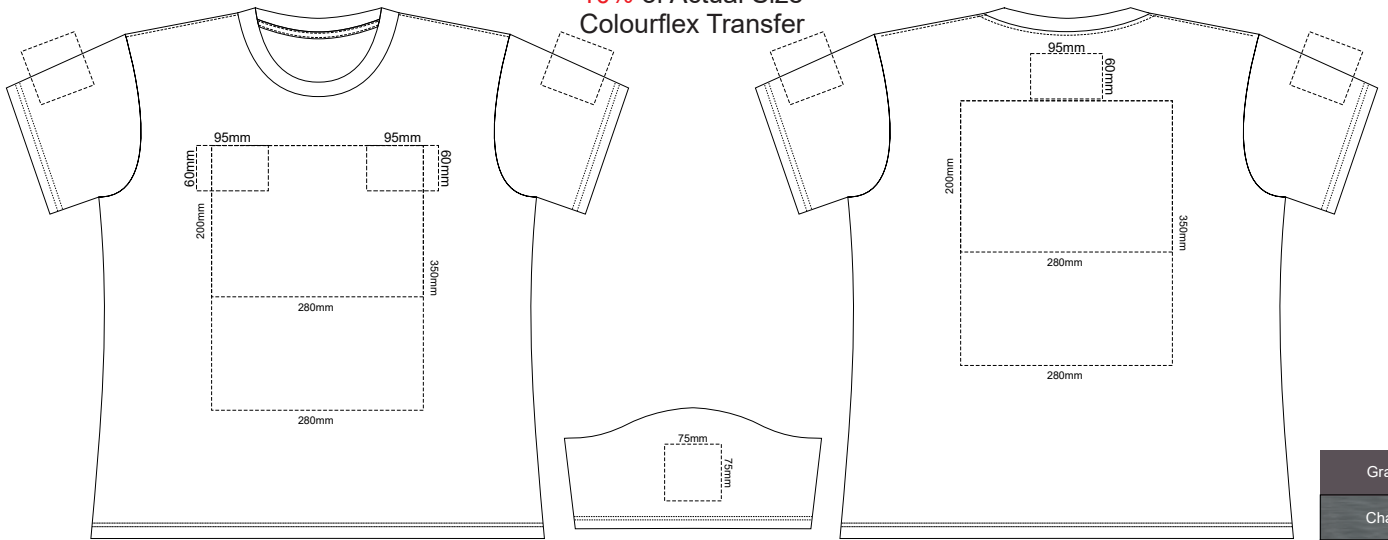

10% of Actual Size  
Screen Print

**WOMENS FRONT XS**

**WOMENS BACK XS**

10% of Actual Size  
Colourflex Transfer

**WOMENS FRONT XS**

**WOMENS BACK XS**

Print area 280x200mm can be rotated to best suit.

Print area 280x200mm can be rotated to best suit.

10% of Actual Size  
Screen Print

**WOMENS FRONT XL**

**WOMENS BACK XL**

10% of Actual Size  
Colourflex Transfer

Print area 280x200mm can be rotated to best suit.

Print area 280x200mm can be rotated to best suit.

**WOMENS FRONT XL**

**WOMENS BACK XL**

10% of Actual Size  
Embroidery

**WOMENS FRONT XL**

|              |
|--------------|
| Graphite     |
| Charcoal     |
| Grey         |
| Ash          |
| Ecru         |
| White        |
| Gold         |
| Mustard      |
| Orange       |
| Rust         |
| Fuchsia      |
| Red          |
| Kelly Green  |
| Olive        |
| Bottle Green |
| Cyan         |
| Petrol Blue  |
| Royal Blue   |
| Navy         |
| Purple       |
| Carbon       |

10% of Actual Size  
Screen Print

**WOMENS FRONT 2XL**

**WOMENS BACK 2XL**

10% of Actual Size  
Colourflex Transfer

**WOMENS FRONT 2XL**

**WOMENS BACK 2XL**

Print area 280x200mm can be rotated to best suit.