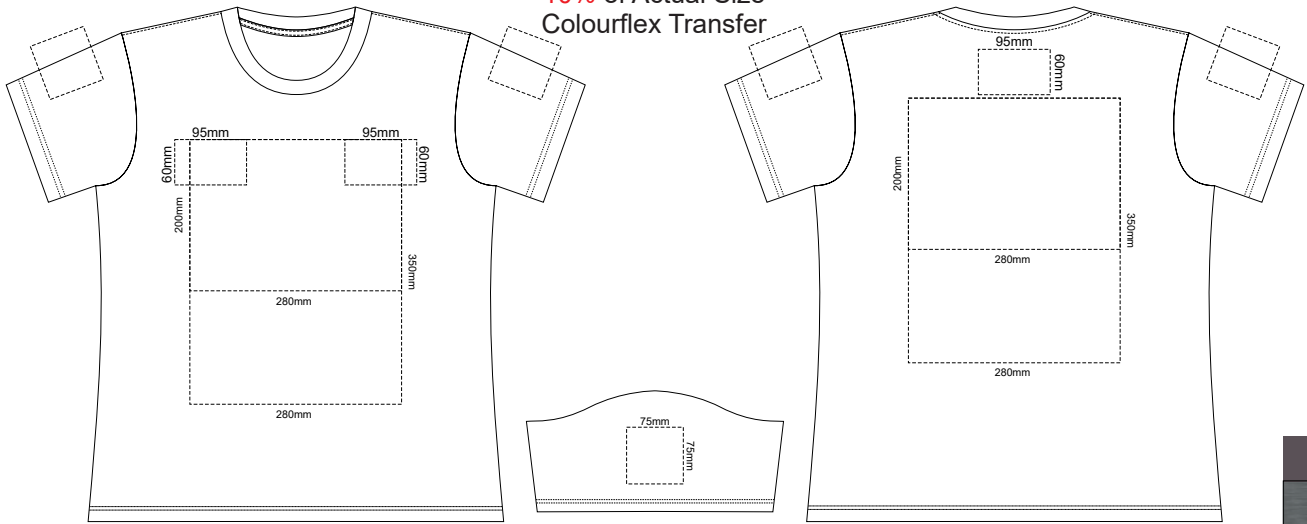

10% of Actual Size  
Screen Print

**WOMENS FRONT XS**

**WOMENS BACK XS**

10% of Actual Size  
Colourflex Transfer

**WOMENS FRONT XS**

**WOMENS BACK XS**

Print area 280x200mm can be rotated to best suit.

Print area 280x200mm can be rotated to best suit.

10% of Actual Size  
Screen Print

**WOMENS FRONT SMALL**

**WOMENS BACK SMALL**

10% of Actual Size  
Colourflex Transfer

Print area 280x200mm can be rotated to best suit.

Print area 280x200mm can be rotated to best suit.

10% of Actual Size  
Screen Print

**WOMENS FRONT MEDIUM**

**WOMENS BACK MEDIUM**

10% of Actual Size  
Colourflex Transfer

Print area 280x200mm can be rotated to best suit.

**WOMENS FRONT MEDIUM**

Print area 280x200mm can be rotated to best suit.

10% of Actual Size  
Screen Print

**WOMENS FRONT LARGE**

**WOMENS BACK LARGE**

10% of Actual Size  
Colourflex Transfer

Print area 280x200mm can be rotated to best suit.

**WOMENS FRONT LARGE**

Print area 280x200mm can be rotated to best suit.