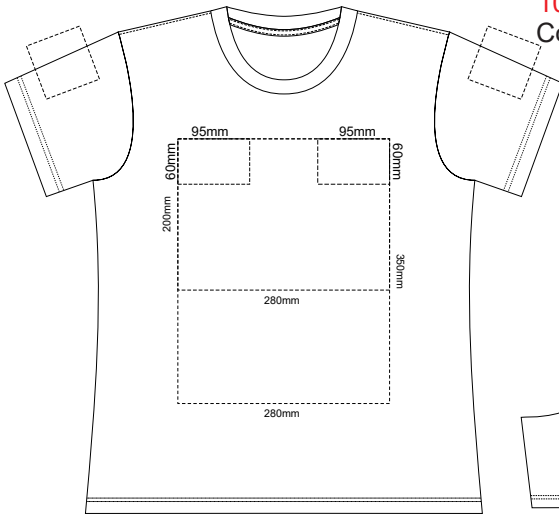

10% of Actual Size  
Screen Print

**WOMENS FRONT XS**

**WOMENS BACK XS**

10% of Actual Size  
Colourflex Transfer

**WOMENS FRONT XS**

**WOMENS BACK XS**

Print area 280x200mm can be rotated to best suit.

Print area 280x200mm can be rotated to best suit.

10% of Actual Size  
Screen Print

**WOMENS FRONT SMALL**

**WOMENS BACK SMALL**

10% of Actual Size  
Colourflex Transfer

Print area 280x200mm can be rotated to best suit.

Print area 280x200mm can be rotated to best suit.

10% of Actual Size  
Screen Print

**WOMENS FRONT MEDIUM**

**WOMENS BACK MEDIUM**

10% of Actual Size  
Colourflex Transfer

Print area 280x200mm can be rotated to best suit.

**WOMENS FRONT MEDIUM**

Print area 280x200mm can be rotated to best suit.

10% of Actual Size  
Screen Print

**WOMENS FRONT LARGE**

**WOMENS BACK LARGE**

10% of Actual Size  
Colourflex Transfer

Print area 280x200mm can be rotated to best suit.

**WOMENS FRONT LARGE**

Print area 280x200mm can be rotated to best suit.