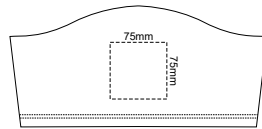

10% of Actual Size  
Screen Print

**WOMENS FRONT XS**

**WOMENS BACK XS**

10% of Actual Size  
Colourflex Transfer

**WOMENS FRONT XS**

**WOMENS BACK XS**

Print area 280x200mm can be rotated to best suit.

Print area 280x200mm can be rotated to best suit.

10% of Actual Size  
Embroidery

**WOMENS FRONT XS**

|              |
|--------------|
| Graphite     |
| Charcoal     |
| Grey         |
| Ash          |
| Ecru         |
| Gold         |
| Mustard      |
| Orange       |
| Rust         |
| Fuchsia      |
| Red          |
| Kelly Green  |
| Olive        |
| Bottle Green |
| Cyan         |
| Petrol Blue  |
| Royal Blue   |
| Navy         |
| Purple       |
| Carbon       |

10% of Actual Size  
Screen Print

**WOMENS FRONT SMALL**

**WOMENS BACK SMALL**

10% of Actual Size  
Colourflex Transfer

Print area 280x200mm can be rotated to best suit.

Print area 280x200mm can be rotated to best suit.

10% of Actual Size  
Screen Print

**WOMENS FRONT MEDIUM**

**WOMENS BACK MEDIUM**

10% of Actual Size  
Colourflex Transfer

Print area 280x200mm can be rotated to best suit.

**WOMENS FRONT MEDIUM**

Print area 280x200mm can be rotated to best suit.