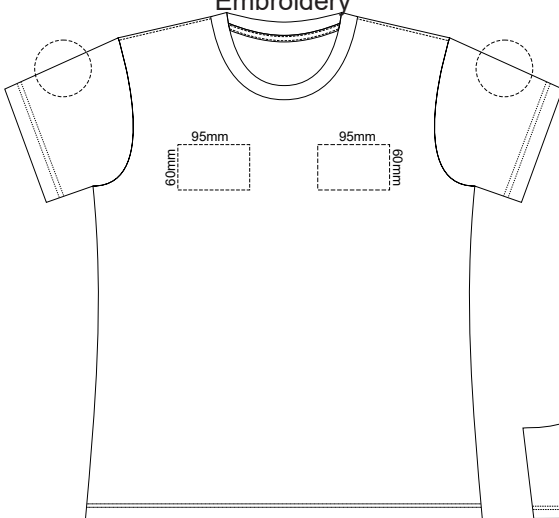

WOMENS FRONT MEDIUM

Graphite
Charcoal
Grey
Ash
Ecru
White
Gold
Mustard
Orange
Rust
Fuchsia
Red
Kelly Green
Olive
Bottle Green
Cyan
Petrol Blue
Royal Blue
Navy
Purple
Carbon