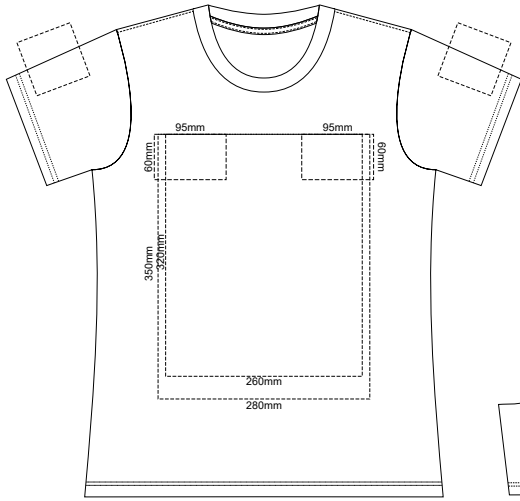

10% of Actual Size  
Screen Print

**WOMENS FRONT XS**

**WOMENS BACK XS**

10% of Actual Size  
Colourflex Transfer

**WOMENS FRONT XS**

**WOMENS BACK XS**

Print area 280x200mm can be rotated to best suit.

Print area 280x200mm can be rotated to best suit.

10% of Actual Size  
Screen Print

**WOMENS FRONT SMALL**

**WOMENS BACK SMALL**

10% of Actual Size  
Colourflex Transfer

Print area 280x200mm can be rotated to best suit.

Print area 280x200mm can be rotated to best suit.

10% of Actual Size  
Screen Print

**WOMENS FRONT MEDIUM**

**WOMENS BACK MEDIUM**

10% of Actual Size  
Colourflex Transfer

Print area 280x200mm can be rotated to best suit.

**WOMENS FRONT MEDIUM**

Print area 280x200mm can be rotated to best suit.

10% of Actual Size  
Screen Print

**WOMENS FRONT 2XL**

**WOMENS BACK 2XL**

10% of Actual Size  
Colourflex Transfer

**WOMENS FRONT 2XL**

**WOMENS BACK 2XL**

Print area 280x200mm can be rotated to best suit.