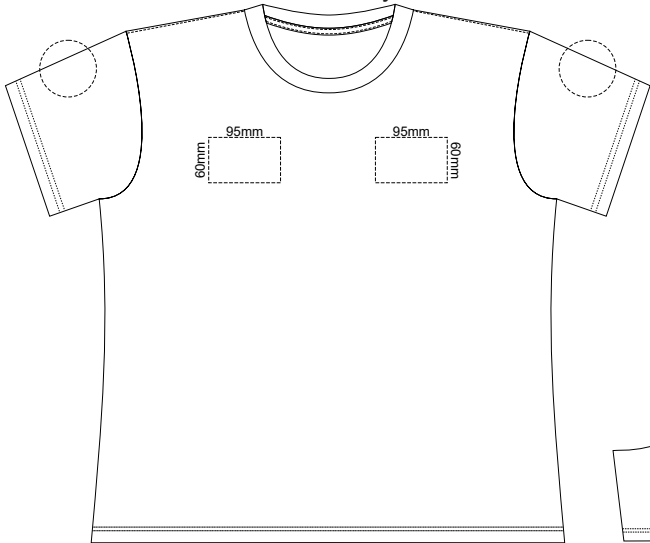

Print area 280x200mm can be rotated to best suit.

10% of Actual Size
Embroidery

WOMENS FRONT 3XL