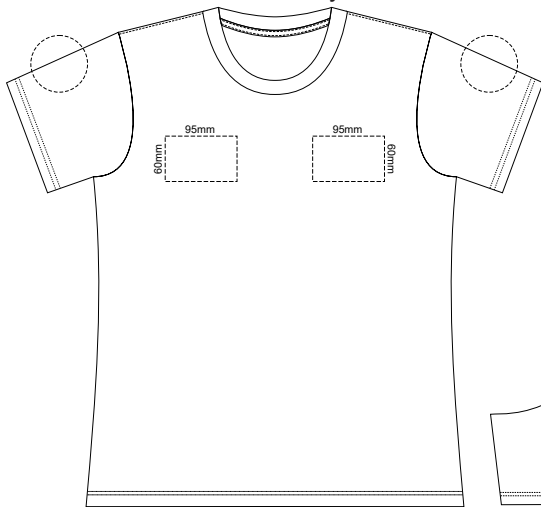

Print area 280x200mm can be rotated to best suit.

Print area 280x200mm can be rotated to best suit.

10% of Actual Size
Embroidery

WOMENS FRONT SMALL