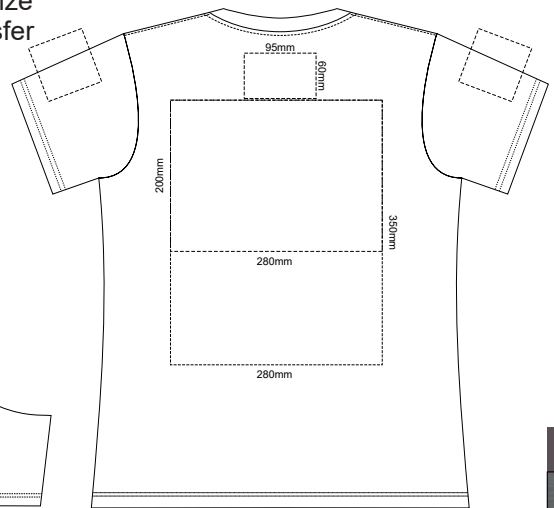

10% of Actual Size  
Screen Print

**WOMENS FRONT XS**

**WOMENS BACK XS**

10% of Actual Size  
Colourflex Transfer

**WOMENS FRONT XS**

**WOMENS BACK XS**

Print area 280x200mm can be rotated to best suit.

Print area 280x200mm can be rotated to best suit.

10% of Actual Size  
Embroidery

**WOMENS FRONT XS**

|              |
|--------------|
| Graphite     |
| Charcoal     |
| Grey         |
| Ash          |
| Ecru         |
| Gold         |
| Mustard      |
| Orange       |
| Rust         |
| Fuchsia      |
| Red          |
| Kelly Green  |
| Olive        |
| Bottle Green |
| Cyan         |
| Petrol Blue  |
| Royal Blue   |
| Navy         |
| Purple       |
| Carbon       |

10% of Actual Size  
Screen Print

**WOMENS FRONT SMALL**

**WOMENS BACK SMALL**

10% of Actual Size  
Colourflex Transfer

Print area 280x200mm can be rotated to best suit.

Print area 280x200mm can be rotated to best suit.

10% of Actual Size  
Screen Print

**WOMENS FRONT MEDIUM**

**WOMENS BACK MEDIUM**

10% of Actual Size  
Colourflex Transfer

Print area 280x200mm can be rotated to best suit.

**WOMENS FRONT MEDIUM**

Print area 280x200mm can be rotated to best suit.