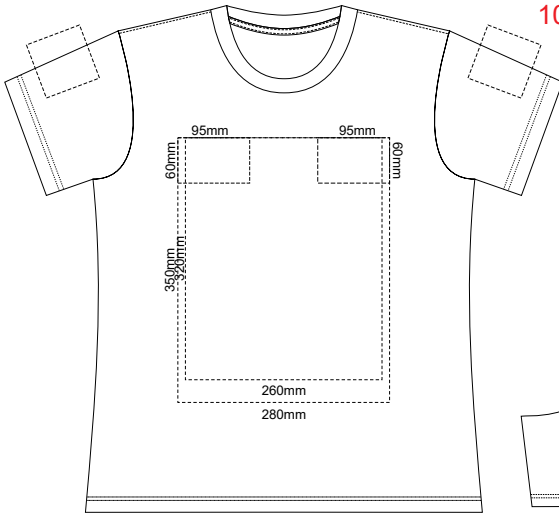

10% of Actual Size  
Screen Print

**WOMENS FRONT XS**

**WOMENS BACK XS**

10% of Actual Size  
Colourflex Transfer

**WOMENS FRONT XS**

**WOMENS BACK XS**

Print area 280x200mm can be rotated to best suit.

Print area 280x200mm can be rotated to best suit.

10% of Actual Size  
Screen Print

**WOMENS FRONT SMALL**

**WOMENS BACK SMALL**

10% of Actual Size  
Colourflex Transfer

Print area 280x200mm can be rotated to best suit.

Print area 280x200mm can be rotated to best suit.

10% of Actual Size  
Screen Print

**WOMENS FRONT MEDIUM**

**WOMENS BACK MEDIUM**

10% of Actual Size  
Colourflex Transfer

Print area 280x200mm can be rotated to best suit.

**WOMENS FRONT MEDIUM**

Print area 280x200mm can be rotated to best suit.

10% of Actual Size  
Screen Print

**WOMENS FRONT LARGE**

**WOMENS BACK LARGE**

10% of Actual Size  
Colourflex Transfer

Print area 280x200mm can be rotated to best suit.

**WOMENS FRONT LARGE**

Print area 280x200mm can be rotated to best suit.