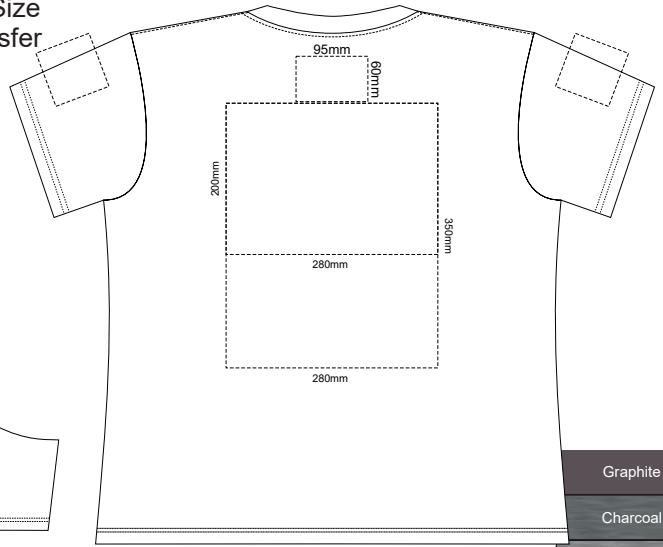

10% of Actual Size  
Screen Print

**WOMENS FRONT XS**

**WOMENS BACK XS**

10% of Actual Size  
Colourflex Transfer

**WOMENS FRONT XS**

**WOMENS BACK XS**

Print area 280x200mm can be rotated to best suit.

Print area 280x200mm can be rotated to best suit.

10% of Actual Size  
Screen Print

**WOMENS FRONT 2XL**

**WOMENS BACK 2XL**

10% of Actual Size  
Colourflex Transfer

**WOMENS FRONT 2XL**

**WOMENS BACK 2XL**

Print area 280x200mm can be rotated to best suit.

Print area 280x200mm can be rotated to best suit.

10% of Actual Size  
Embroidery

**WOMENS FRONT 2XL**

|              |
|--------------|
| Graphite     |
| Charcoal     |
| Grey         |
| Ash          |
| Ecru         |
| White        |
| Gold         |
| Mustard      |
| Orange       |
| Rust         |
| Fuchsia      |
| Red          |
| Kelly Green  |
| Olive        |
| Bottle Green |
| Cyan         |
| Petrol Blue  |
| Royal Blue   |
| Navy         |
| Purple       |
| Carbon       |

10% of Actual Size  
Screen Print

**WOMENS FRONT 3XL**

**WOMENS BACK 3XL**

10% of Actual Size  
Colourflex Transfer

**WOMENS FRONT 3XL**

Print area 280x200mm can be rotated to best suit.

**WOMENS BACK 3XL**