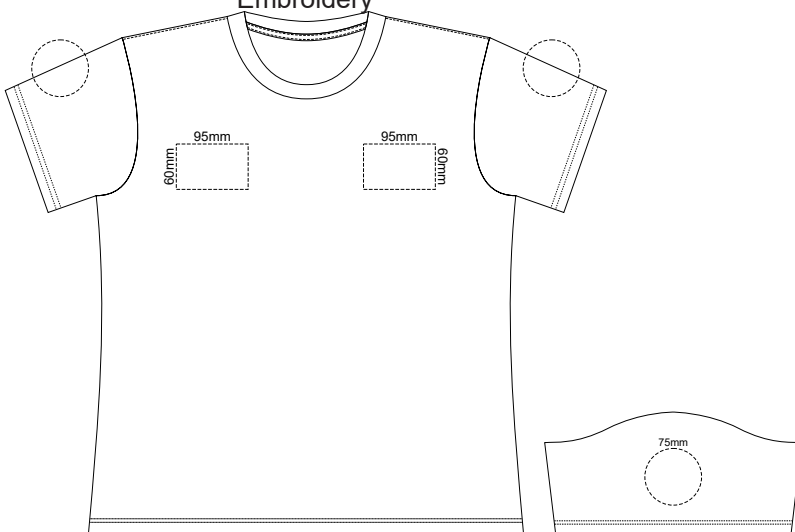

WOMENS FRONT XL

Graphite
Charcoal
Grey
Ash
Ecru
White
Gold
Mustard
Orange
Rust
Fuchsia
Red
Kelly Green
Olive
Bottle Green
Cyan
Petrol Blue
Royal Blue
Navy
Purple
Carbon