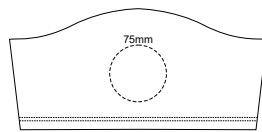

Graphite
Charcoal
Grey
Ash
Ecru
Gold
Mustard
Orange
Rust
Fuchsia
Red
Kelly Green
Olive
Bottle Green
Cyan
Petrol Blue
Royal Blue
Navy
Purple
Carbon