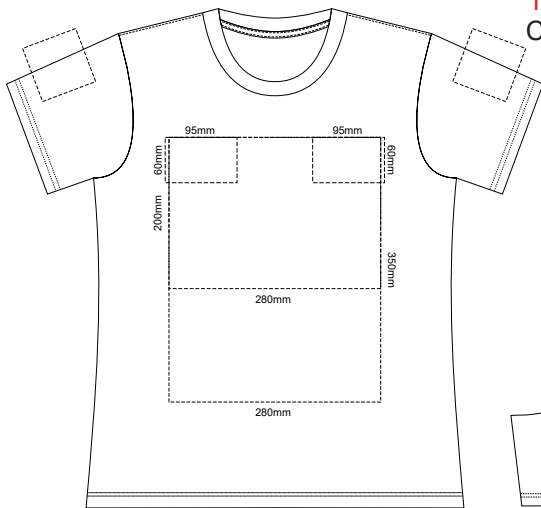

10% of Actual Size  
Screen Print

**WOMENS FRONT XS**

**WOMENS BACK XS**

10% of Actual Size  
Colourflex Transfer

**WOMENS FRONT XS**

**WOMENS BACK XS**

Print area 280x200mm can be rotated to best suit.

Print area 280x200mm can be rotated to best suit.

10% of Actual Size  
Embroidery

**WOMENS FRONT XS**

|              |
|--------------|
| Graphite     |
| Charcoal     |
| Grey         |
| Ash          |
| Ecru         |
| Gold         |
| Mustard      |
| Orange       |
| Rust         |
| Fuchsia      |
| Red          |
| Kelly Green  |
| Olive        |
| Bottle Green |
| Cyan         |
| Petrol Blue  |
| Royal Blue   |
| Navy         |
| Purple       |
| Carbon       |

10% of Actual Size  
Screen Print

**WOMENS FRONT SMALL**

**WOMENS BACK SMALL**

10% of Actual Size  
Colourflex Transfer

Print area 280x200mm can be rotated to best suit.

Print area 280x200mm can be rotated to best suit.

10% of Actual Size  
Screen Print

**WOMENS FRONT MEDIUM**

**WOMENS BACK MEDIUM**

10% of Actual Size  
Colourflex Transfer

Print area 280x200mm can be rotated to best suit.

**WOMENS FRONT MEDIUM**

Print area 280x200mm can be rotated to best suit.