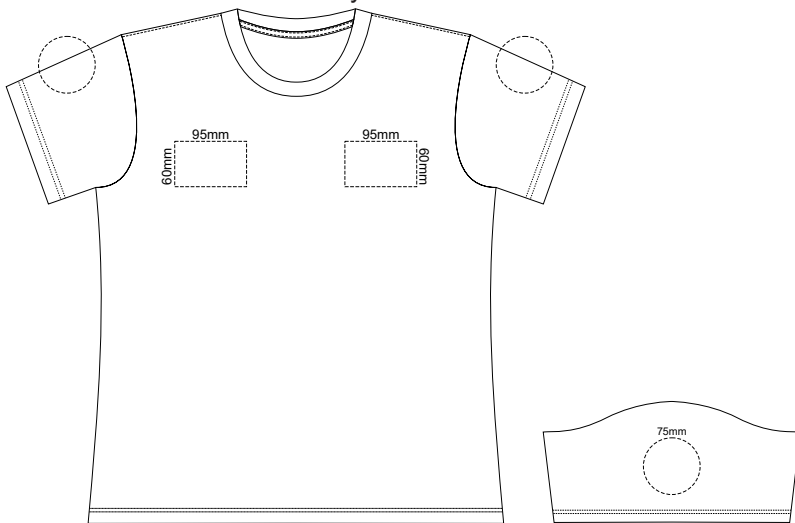

WOMENS FRONT LARGE

Graphite
Charcoal
Grey
Ash
Ecru
White
Gold
Mustard
Orange
Rust
Fuchsia
Red
Kelly Green
Olive
Bottle Green
Cyan
Petrol Blue
Royal Blue
Navy
Purple
Carbon