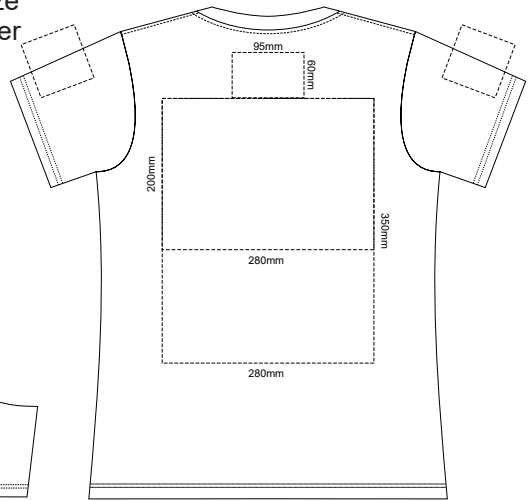

10% of Actual Size  
Screen Print

**WOMENS FRONT XS**

**WOMENS BACK XS**

10% of Actual Size  
Colourflex Transfer

**WOMENS FRONT XS**

**WOMENS BACK XS**

Print area 280x200mm can be rotated to best suit.

Print area 280x200mm can be rotated to best suit.

10% of Actual Size  
Screen Print

**WOMENS FRONT SMALL**

**WOMENS BACK SMALL**

10% of Actual Size  
Colourflex Transfer

Print area 280x200mm can be rotated to best suit.

Print area 280x200mm can be rotated to best suit.

10% of Actual Size  
Screen Print

**WOMENS FRONT MEDIUM**

**WOMENS BACK MEDIUM**

10% of Actual Size  
Colourflex Transfer

Print area 280x200mm can be rotated to best suit.

**WOMENS FRONT MEDIUM**

Print area 280x200mm can be rotated to best suit.

10% of Actual Size  
Screen Print

**WOMENS FRONT 2XL**

**WOMENS BACK 2XL**

10% of Actual Size  
Colourflex Transfer

**WOMENS FRONT 2XL**

**WOMENS BACK 2XL**

Print area 280x200mm can be rotated to best suit.