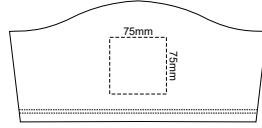

10% of Actual Size  
Screen Print

**WOMENS FRONT XS**

**WOMENS BACK XS**

10% of Actual Size  
Colourflex Transfer

**WOMENS FRONT XS**

**WOMENS BACK XS**

Print area 280x200mm can be rotated to best suit.

Print area 280x200mm can be rotated to best suit.

10% of Actual Size  
Screen Print

**WOMENS FRONT SMALL**

**WOMENS BACK SMALL**

10% of Actual Size  
Colourflex Transfer

Print area 280x200mm can be rotated to best suit.

Print area 280x200mm can be rotated to best suit.