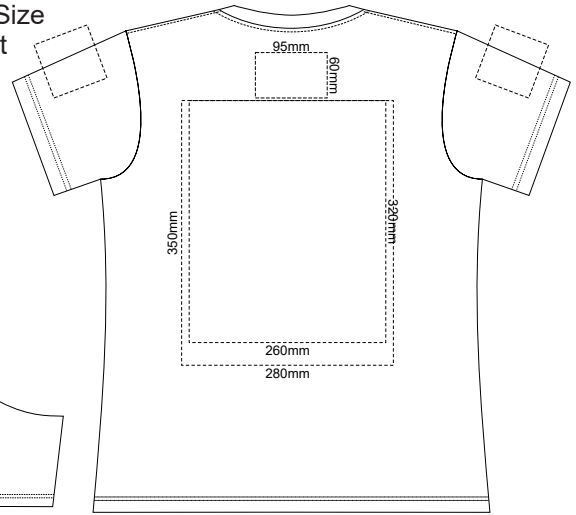

10% of Actual Size  
Screen Print

**WOMENS FRONT XS**

**WOMENS BACK XS**

10% of Actual Size  
Colourflex Transfer

**WOMENS FRONT XS**

**WOMENS BACK XS**

Print area 280x200mm can be rotated to best suit.

Print area 280x200mm can be rotated to best suit.

10% of Actual Size  
Screen Print

**WOMENS FRONT SMALL**

**WOMENS BACK SMALL**

10% of Actual Size  
Colourflex Transfer

Print area 280x200mm can be rotated to best suit.

Print area 280x200mm can be rotated to best suit.

**WOMENS FRONT SMALL**

**WOMENS BACK SMALL**

10% of Actual Size  
Embroidery

**WOMENS FRONT SMALL**

|              |
|--------------|
| Graphite     |
| Charcoal     |
| Grey         |
| Ash          |
| Ecru         |
| White        |
| Gold         |
| Mustard      |
| Orange       |
| Rust         |
| Fuchsia      |
| Red          |
| Kelly Green  |
| Olive        |
| Bottle Green |
| Cyan         |
| Petrol Blue  |
| Royal Blue   |
| Navy         |
| Purple       |
| Carbon       |

10% of Actual Size  
Screen Print

**WOMENS FRONT MEDIUM**

**WOMENS BACK MEDIUM**

10% of Actual Size  
Colourflex Transfer

Print area 280x200mm can be rotated to best suit.

**WOMENS FRONT MEDIUM**

Print area 280x200mm can be rotated to best suit.