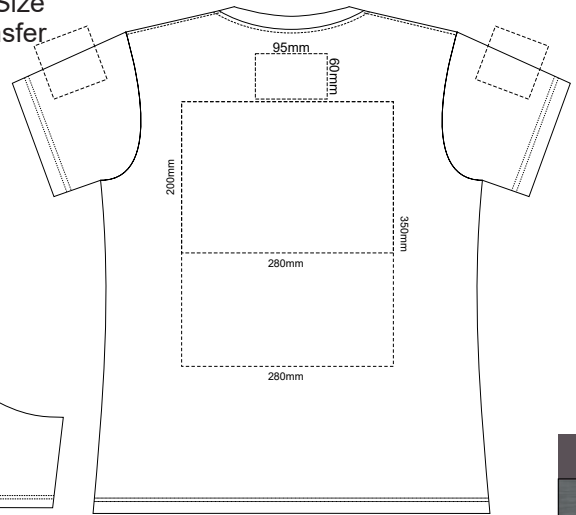

10% of Actual Size  
Screen Print

**WOMENS FRONT XS**

**WOMENS BACK XS**

10% of Actual Size  
Colourflex Transfer

**WOMENS FRONT XS**

**WOMENS BACK XS**

Print area 280x200mm can be rotated to best suit.

Print area 280x200mm can be rotated to best suit.

10% of Actual Size  
Screen Print

**WOMENS FRONT SMALL**

**WOMENS BACK SMALL**

10% of Actual Size  
Colourflex Transfer

Print area 280x200mm can be rotated to best suit.

Print area 280x200mm can be rotated to best suit.

10% of Actual Size  
Screen Print

**WOMENS FRONT MEDIUM**

**WOMENS BACK MEDIUM**

10% of Actual Size  
Colourflex Transfer

Print area 280x200mm can be rotated to best suit.

**WOMENS FRONT MEDIUM**

Print area 280x200mm can be rotated to best suit.

10% of Actual Size  
Screen Print

**WOMENS FRONT LARGE**

**WOMENS BACK LARGE**

10% of Actual Size  
Colourflex Transfer

Print area 280x200mm can be rotated to best suit.

**WOMENS FRONT LARGE**

Print area 280x200mm can be rotated to best suit.