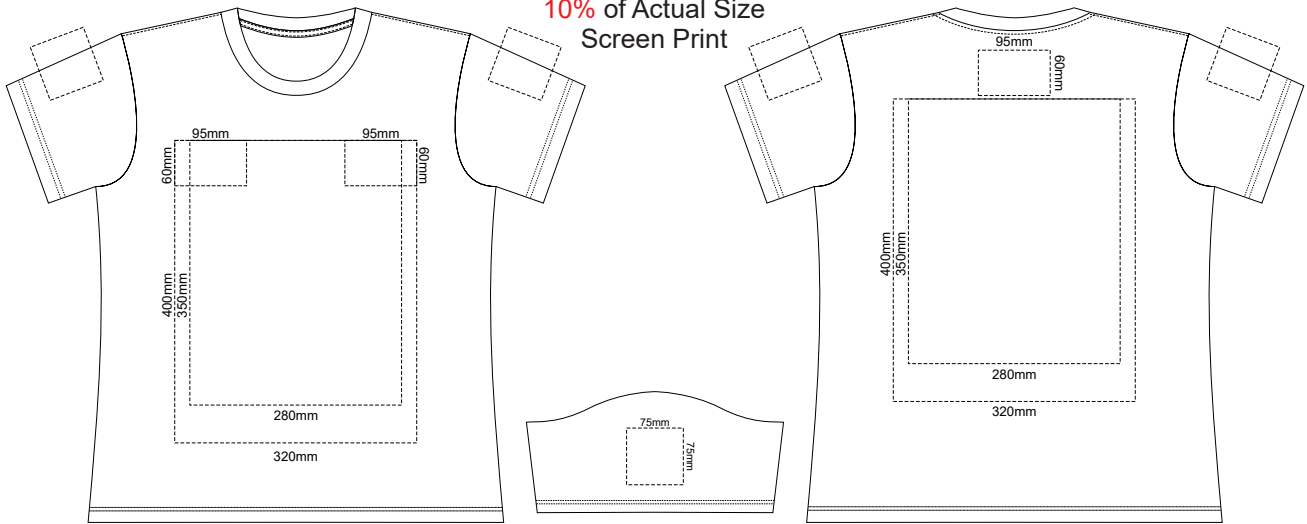

10% of Actual Size  
Screen Print

**WOMENS FRONT XS**

**WOMENS BACK XS**

10% of Actual Size  
Colourflex Transfer

**WOMENS FRONT XS**

**WOMENS BACK XS**

Print area 280x200mm can be rotated to best suit.

Print area 280x200mm can be rotated to best suit.

10% of Actual Size  
Screen Print

**WOMENS FRONT SMALL**

**WOMENS BACK SMALL**

10% of Actual Size  
Colourflex Transfer

Print area 280x200mm can be rotated to best suit.

Print area 280x200mm can be rotated to best suit.

10% of Actual Size  
Screen Print

**WOMENS FRONT MEDIUM**

**WOMENS BACK MEDIUM**

10% of Actual Size  
Colourflex Transfer

Print area 280x200mm can be rotated to best suit.

**WOMENS FRONT MEDIUM**

Print area 280x200mm can be rotated to best suit.

10% of Actual Size  
Screen Print

**WOMENS FRONT LARGE**

**WOMENS BACK LARGE**

10% of Actual Size  
Colourflex Transfer

Print area 280x200mm can be rotated to best suit.

**WOMENS FRONT LARGE**

Print area 280x200mm can be rotated to best suit.