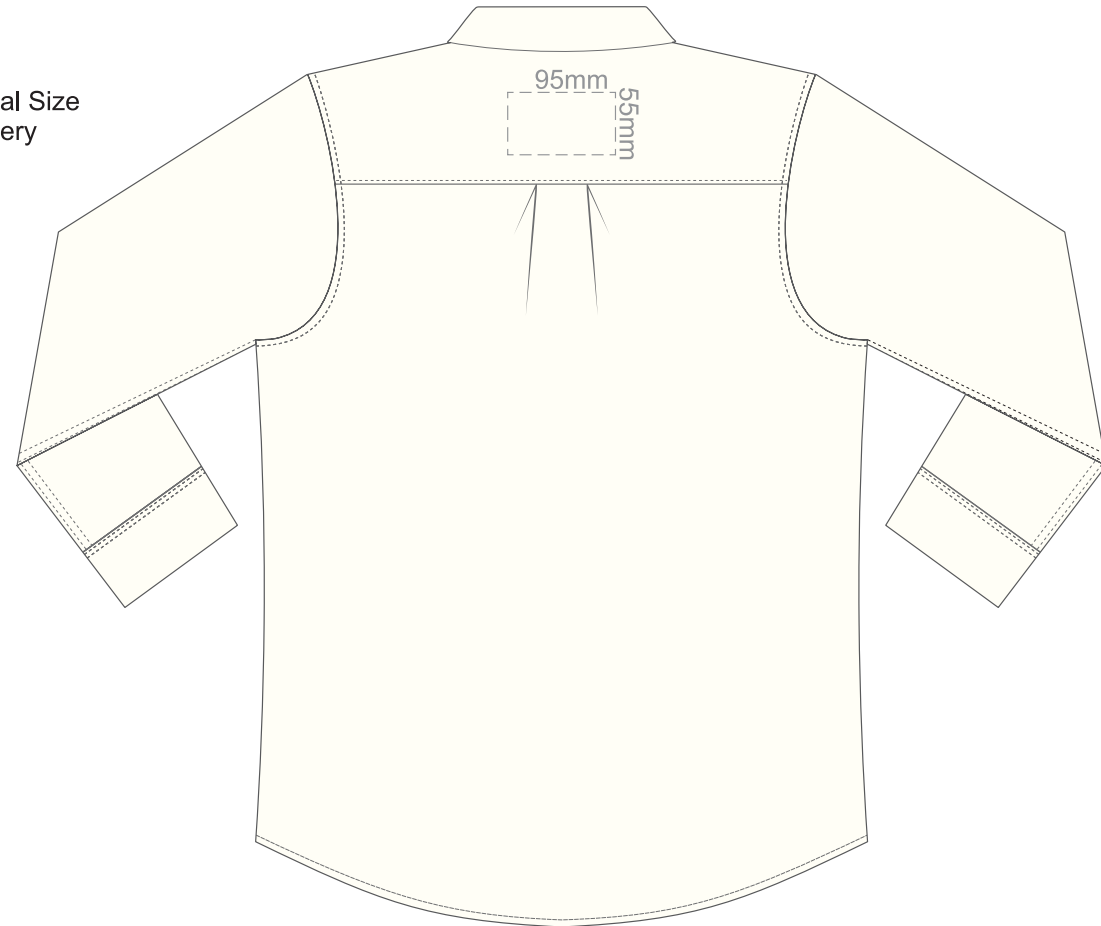

15% of Actual Size
Embroidery

MENS SMALL FRONT

MENS SMALL BACK

MENS MEDIUM FRONT

15% of Actual Size
Embroidery

MENS MEDIUM BACK

15% of Actual Size
Embroidery

MENS LARGE FRONT

MENS LARGE BACK

MENS XL FRONT

15% of Actual Size
Embroidery

MENS XL BACK

15% of Actual Size
Embroidery

MENS 2XL FRONT

MENS 2XL BACK

15% of Actual Size
Embroidery