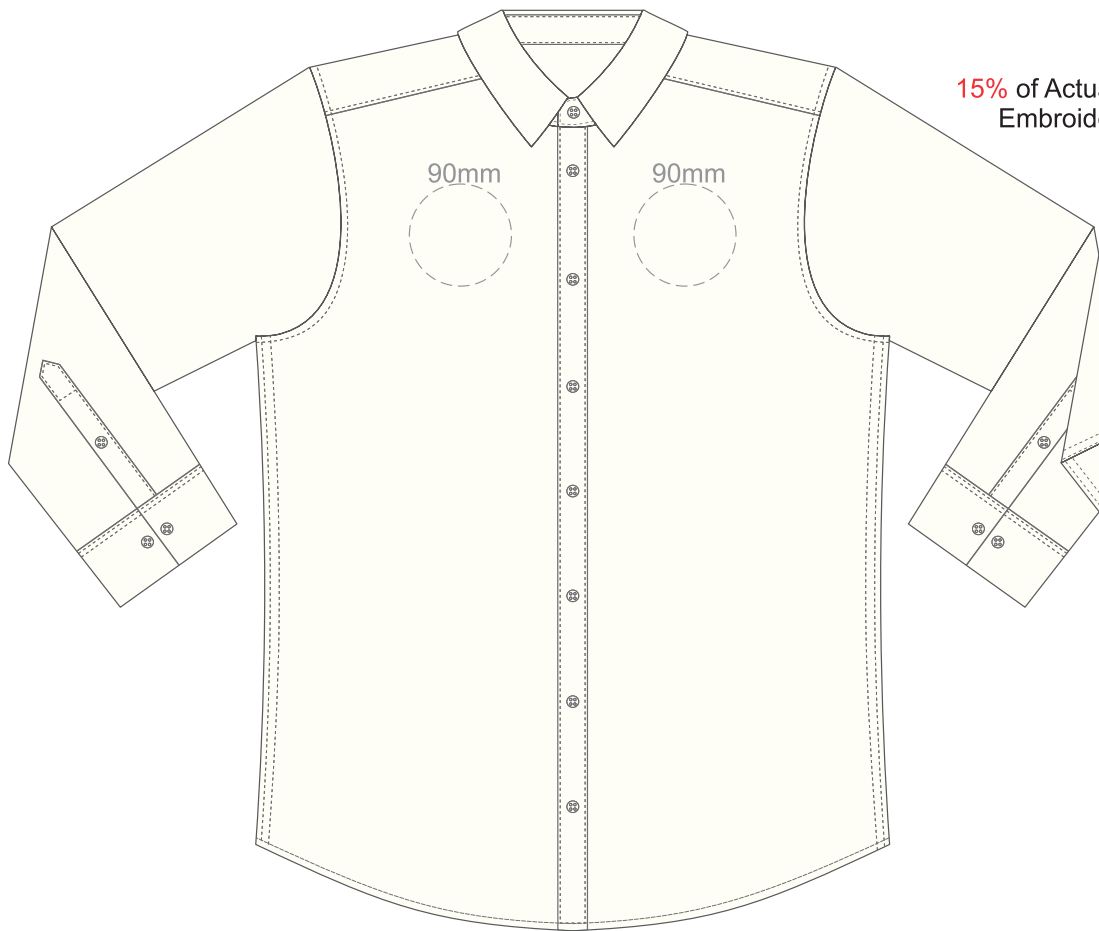

15% of Actual Size
Embroidery

MENS SMALL FRONT

MENS SMALL BACK

MENS MEDIUM FRONT

15% of Actual Size
Embroidery

MENS MEDIUM BACK

15% of Actual Size
Embroidery

MENS LARGE FRONT

MENS LARGE BACK

MENS XL FRONT

15% of Actual Size
Embroidery

MENS XL BACK

15% of Actual Size
Embroidery

MENS 2XL FRONT

MENS 2XL BACK

15% of Actual Size
Embroidery