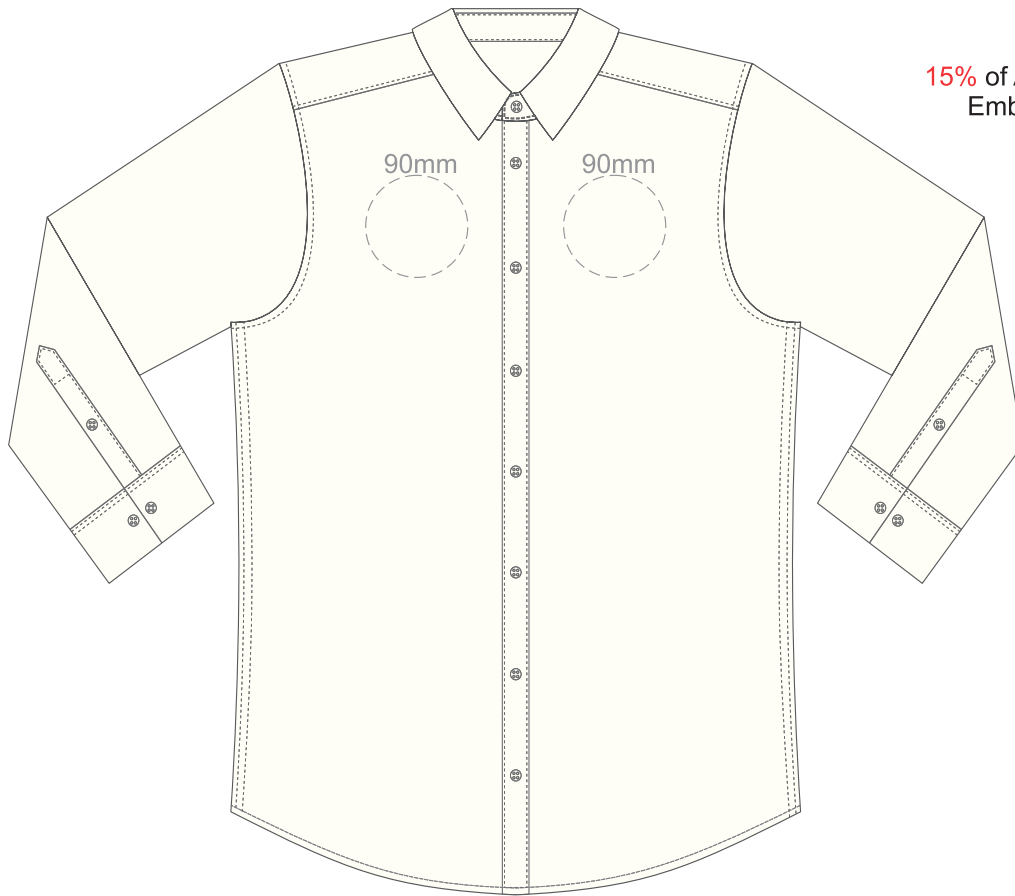

15% of Actual Size
Embroidery

MENS SMALL FRONT

MENS SMALL BACK

MENS MEDIUM FRONT

15% of Actual Size
Embroidery

MENS MEDIUM BACK

15% of Actual Size
Embroidery

MENS LARGE FRONT

MENS LARGE BACK

MENS XL FRONT

15% of Actual Size
Embroidery

MENS XL BACK

15% of Actual Size
Embroidery

MENS 2XL FRONT

MENS 2XL BACK

15% of Actual Size
Embroidery