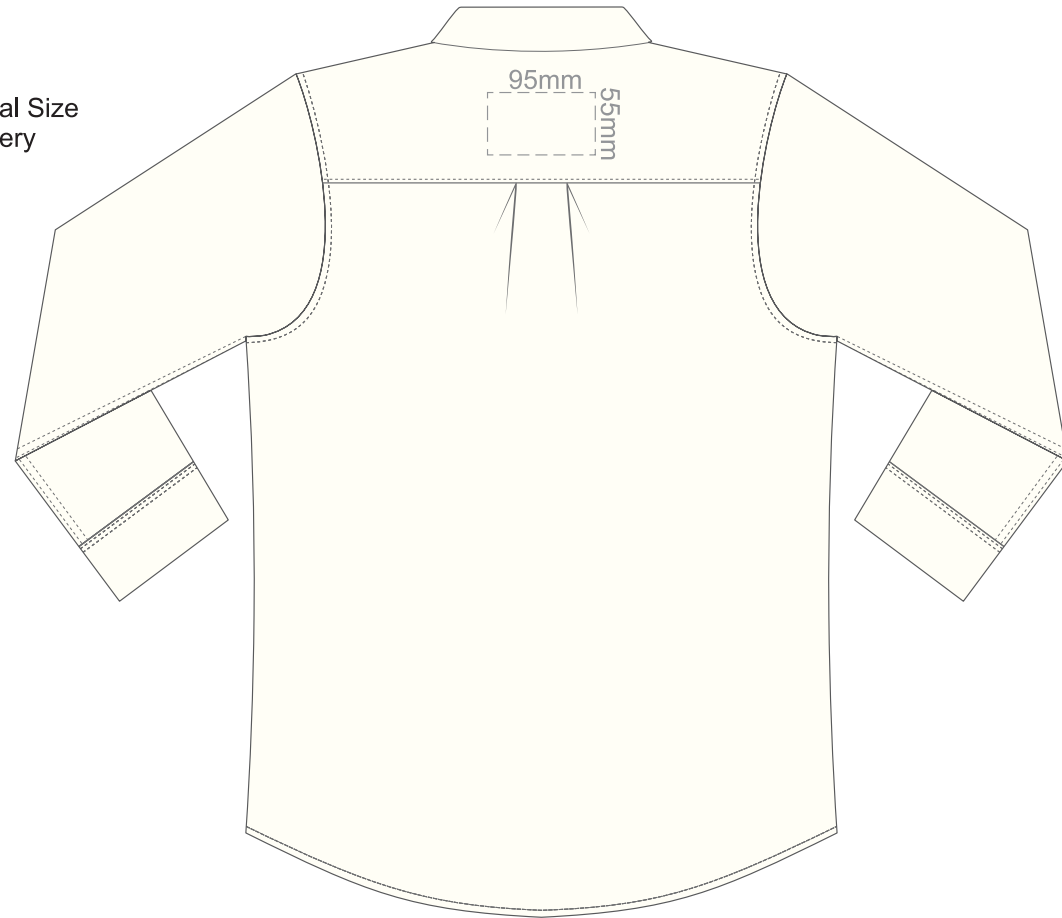

15% of Actual Size
Embroidery

MENS SMALL FRONT

MENS SMALL BACK

MENS MEDIUM FRONT

15% of Actual Size
Embroidery

MENS MEDIUM BACK

15% of Actual Size
Embroidery

MENS LARGE FRONT

MENS LARGE BACK

MENS XL FRONT

15% of Actual Size
Embroidery

MENS XL BACK

15% of Actual Size
Embroidery

MENS 2XL FRONT

MENS 2XL BACK

15% of Actual Size
Embroidery