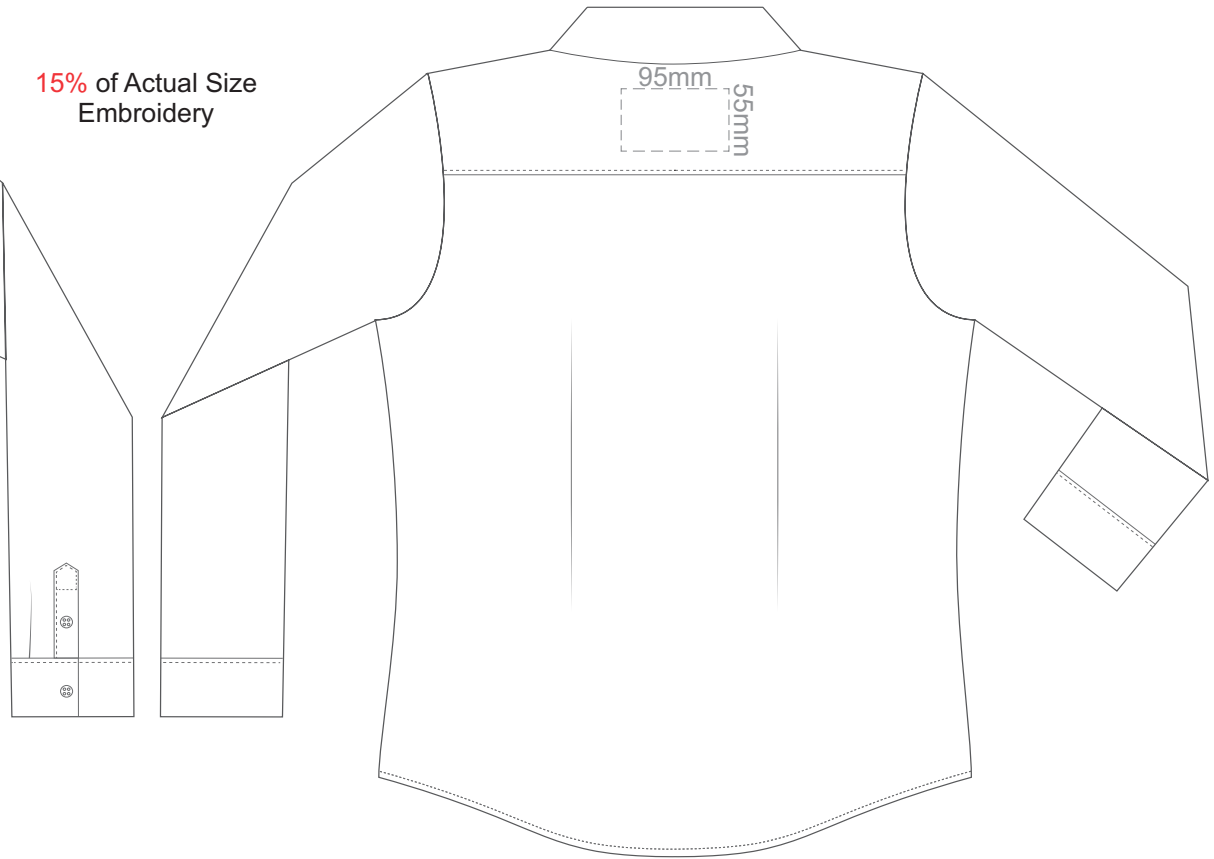

15% of Actual Size
Embroidery

WOMENS XS FRONT

WOMENS XS BACK

WOMENS SMALL FRONT

15% of Actual Size
Embroidery

WOMENS SMALL BACK

WOMENS MEDIUM FRONT

15% of Actual Size
Embroidery

WOMENS MEDIUM BACK

WOMENS LARGE FRONT

15% of Actual Size
Embroidery

WOMENS LARGE BACK

WOMENS XL FRONT

15% of Actual Size
Embroidery

WOMENS XL BACK

15% of Actual Size
Embroidery

90mm

90mm

95mm

55mm

WOMENS 2XL FRONT

WOMENS 2XL BACK

WOMENS 3XL FRONT

15% of Actual Size
Embroidery