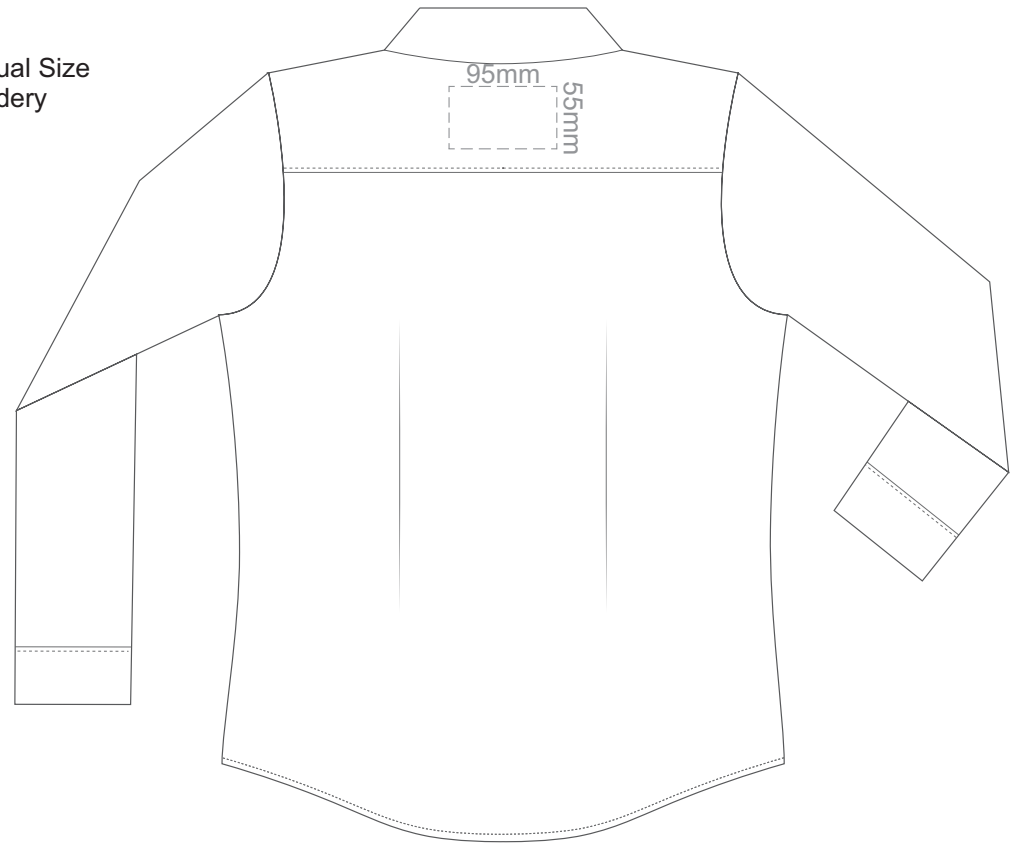

15% of Actual Size
Embroidery

WOMENS XS FRONT

WOMENS XS BACK

WOMENS SMALL FRONT

15% of Actual Size
Embroidery

WOMENS SMALL BACK

WOMENS MEDIUM FRONT

15% of Actual Size
Embroidery

WOMENS MEDIUM BACK

WOMENS LARGE FRONT

15% of Actual Size
Embroidery

WOMENS LARGE BACK

WOMENS XL FRONT

15% of Actual Size
Embroidery

WOMENS XL BACK

15% of Actual Size
Embroidery

90mm

90mm

95mm

55mm

WOMENS 2XL FRONT

WOMENS 2XL BACK

WOMENS 3XL FRONT

15% of Actual Size
Embroidery

WOMENS 3XL BACK