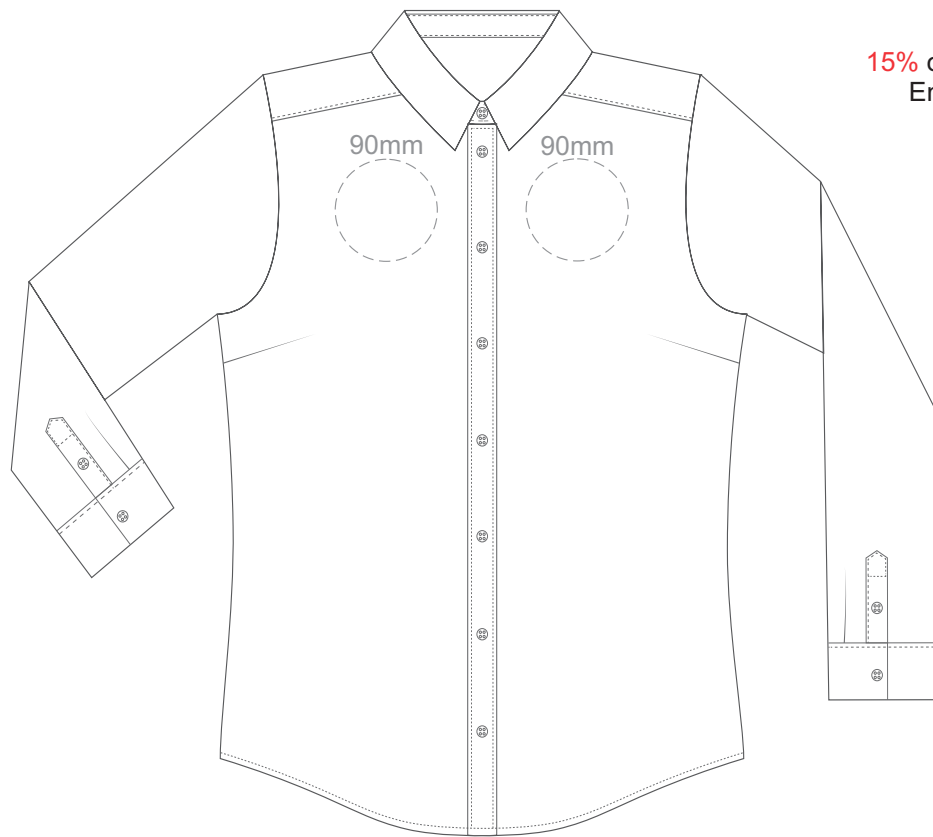

15% of Actual Size
Embroidery

WOMENS XS FRONT

WOMENS XS BACK

WOMENS SMALL FRONT

15% of Actual Size
Embroidery

WOMENS SMALL BACK

WOMENS MEDIUM FRONT

15% of Actual Size
Embroidery

WOMENS MEDIUM BACK

WOMENS LARGE FRONT

15% of Actual Size
Embroidery

WOMENS LARGE BACK

WOMENS XL FRONT

15% of Actual Size
Embroidery

WOMENS XL BACK

15% of Actual Size
Embroidery

90mm

90mm

95mm

55mm

WOMENS 2XL FRONT

WOMENS 2XL BACK

WOMENS 3XL FRONT

15% of Actual Size
Embroidery

WOMENS 3XL BACK