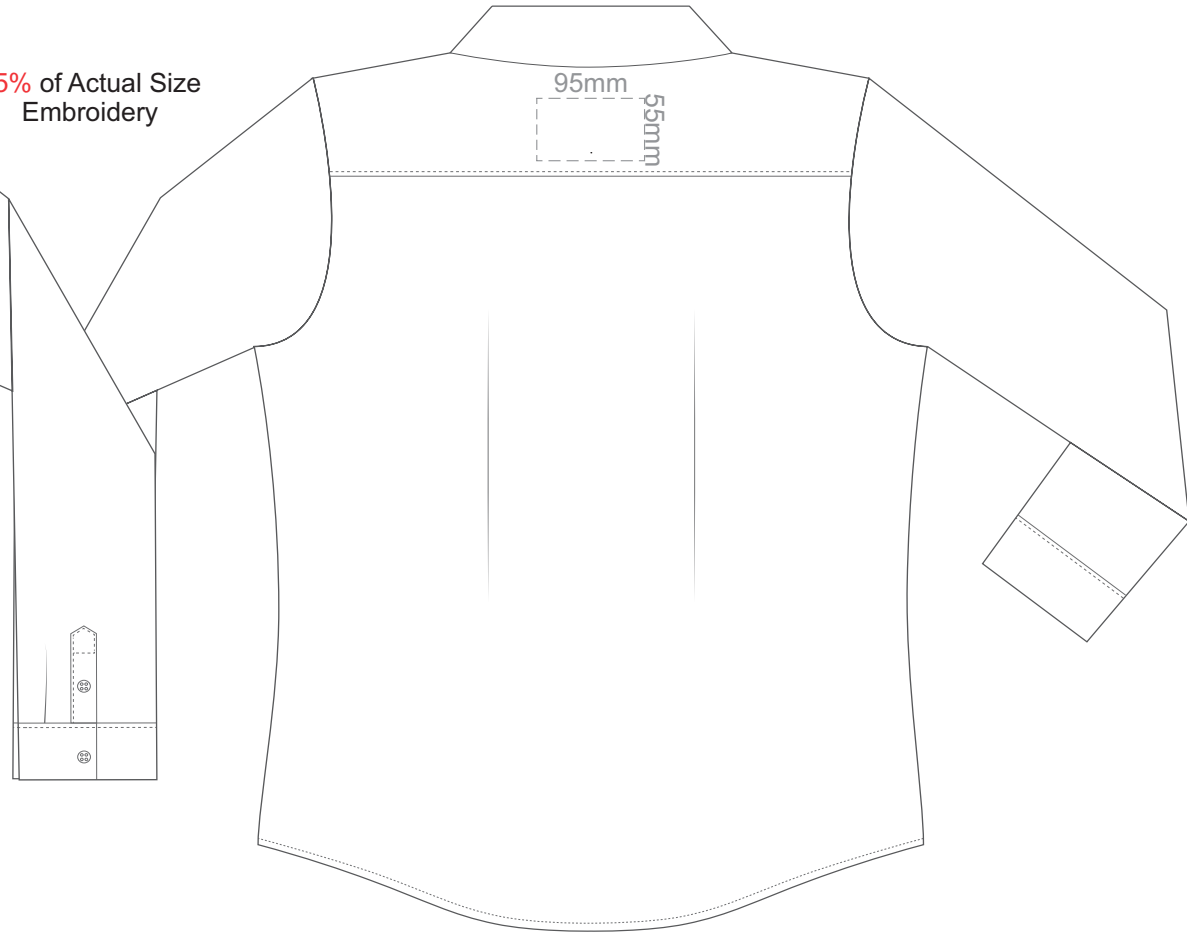

90mm

90mm

95mm

55mm

WOMENS 2XL FRONT

WOMENS 2XL BACK

WOMENS 3XL FRONT

15% of Actual Size
Embroidery