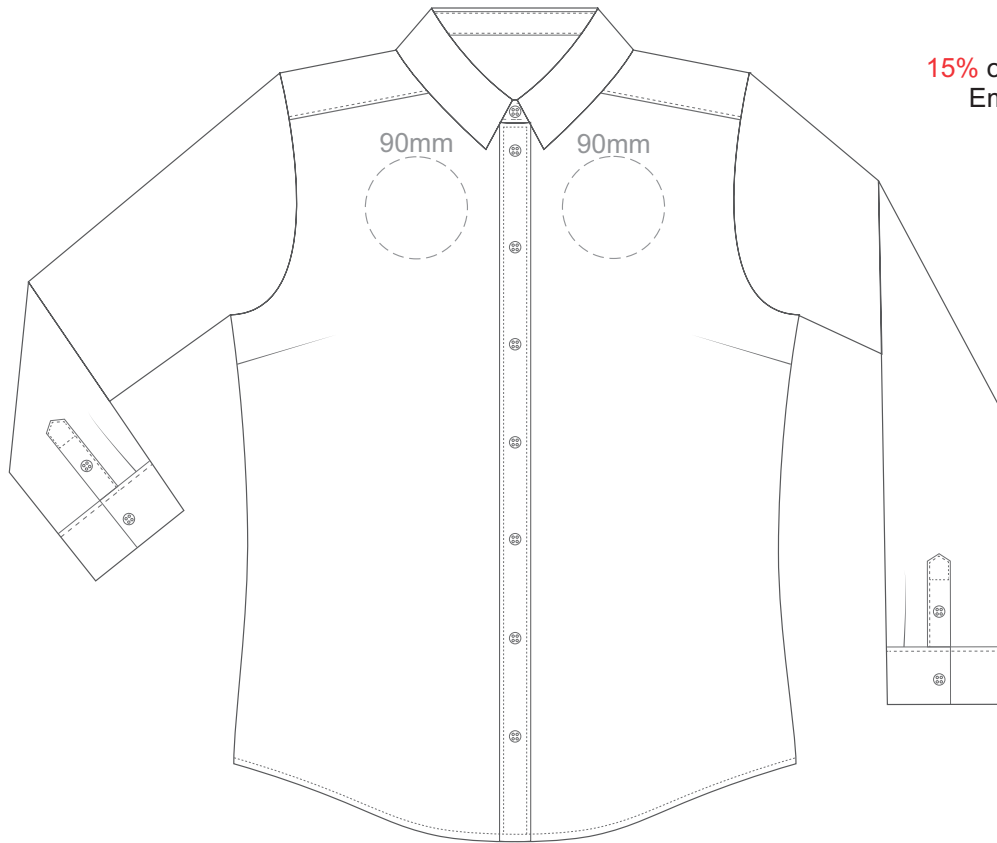

15% of Actual Size
Embroidery

WOMENS XS FRONT

WOMENS XS BACK

WOMENS SMALL FRONT

15% of Actual Size
Embroidery

WOMENS SMALL BACK

WOMENS MEDIUM FRONT

15% of Actual Size
Embroidery

WOMENS MEDIUM BACK

WOMENS LARGE FRONT

15% of Actual Size
Embroidery

WOMENS LARGE BACK

WOMENS XL FRONT

15% of Actual Size
Embroidery

WOMENS XL BACK

15% of Actual Size
Embroidery

90mm

90mm

95mm

55mm

WOMENS 2XL FRONT

WOMENS 2XL BACK

WOMENS 3XL FRONT

15% of Actual Size
Embroidery

WOMENS 3XL BACK