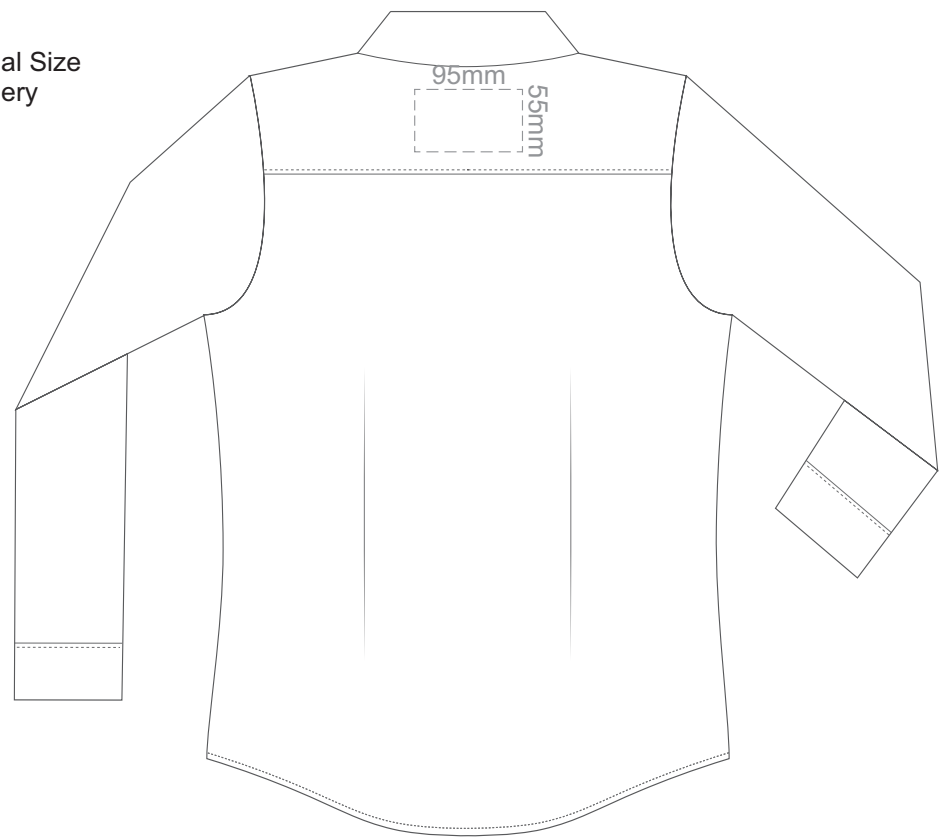

15% of Actual Size
Embroidery

WOMENS XS FRONT

WOMENS XS BACK

WOMENS SMALL FRONT

15% of Actual Size
Embroidery

WOMENS SMALL BACK

WOMENS MEDIUM FRONT

15% of Actual Size
Embroidery

WOMENS MEDIUM BACK

WOMENS LARGE FRONT

15% of Actual Size
Embroidery

WOMENS LARGE BACK

WOMENS XL FRONT

15% of Actual Size
Embroidery

WOMENS XL BACK

15% of Actual Size
Embroidery

90mm

90mm

95mm

55mm

WOMENS 2XL FRONT

WOMENS 2XL BACK

WOMENS 3XL FRONT

15% of Actual Size
Embroidery

WOMENS 3XL BACK