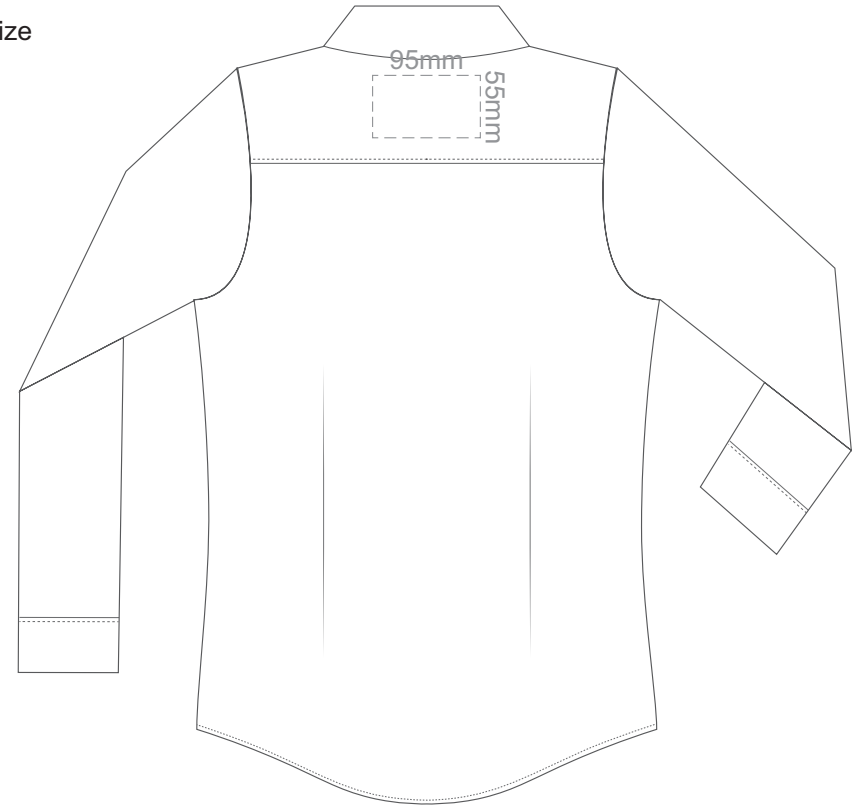

15% of Actual Size
Embroidery

WOMENS XS FRONT

WOMENS XS BACK

WOMENS SMALL FRONT

15% of Actual Size
Embroidery

WOMENS SMALL BACK

WOMENS MEDIUM FRONT

15% of Actual Size
Embroidery

WOMENS MEDIUM BACK

WOMENS LARGE FRONT

15% of Actual Size
Embroidery

WOMENS LARGE BACK

WOMENS XL FRONT

15% of Actual Size
Embroidery

WOMENS XL BACK

15% of Actual Size
Embroidery

90mm

90mm

95mm

55mm

WOMENS 2XL FRONT

WOMENS 2XL BACK

WOMENS 3XL FRONT

15% of Actual Size
Embroidery

WOMENS 3XL BACK