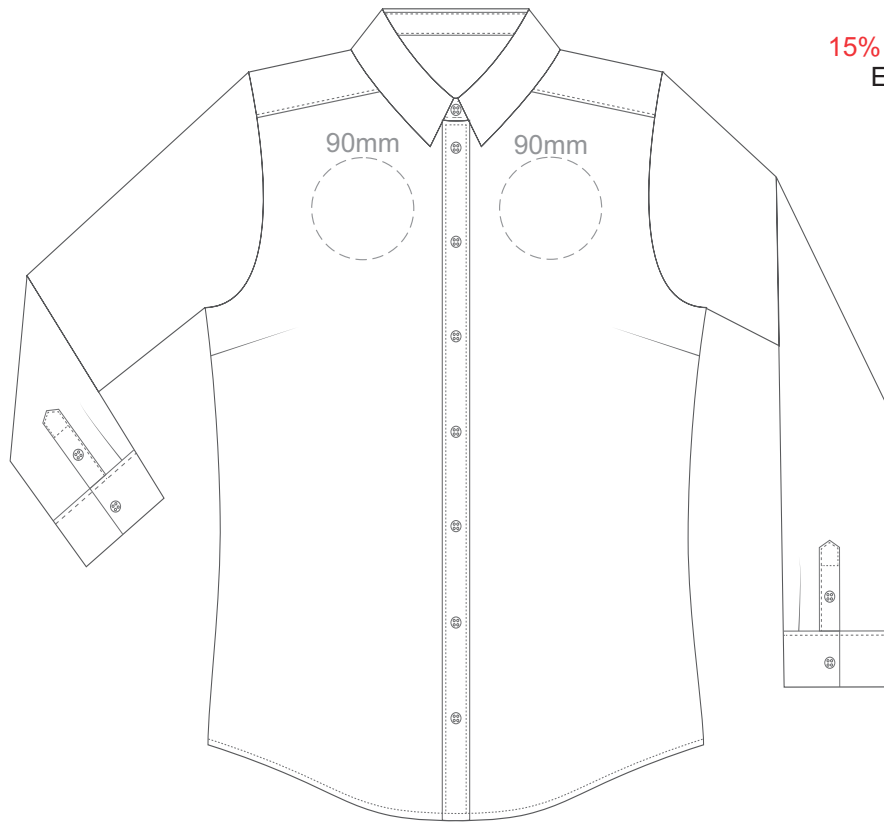

15% of Actual Size
Embroidery

WOMENS XS FRONT

WOMENS XS BACK

WOMENS SMALL FRONT

15% of Actual Size
Embroidery

WOMENS SMALL BACK

WOMENS MEDIUM FRONT

15% of Actual Size
Embroidery

WOMENS MEDIUM BACK

WOMENS LARGE FRONT

15% of Actual Size
Embroidery

WOMENS LARGE BACK

WOMENS XL FRONT

15% of Actual Size
Embroidery

WOMENS XL BACK

15% of Actual Size
Embroidery

90mm

90mm

95mm

55mm

WOMENS 2XL FRONT

WOMENS 2XL BACK

WOMENS 3XL FRONT

15% of Actual Size
Embroidery

WOMENS 3XL BACK