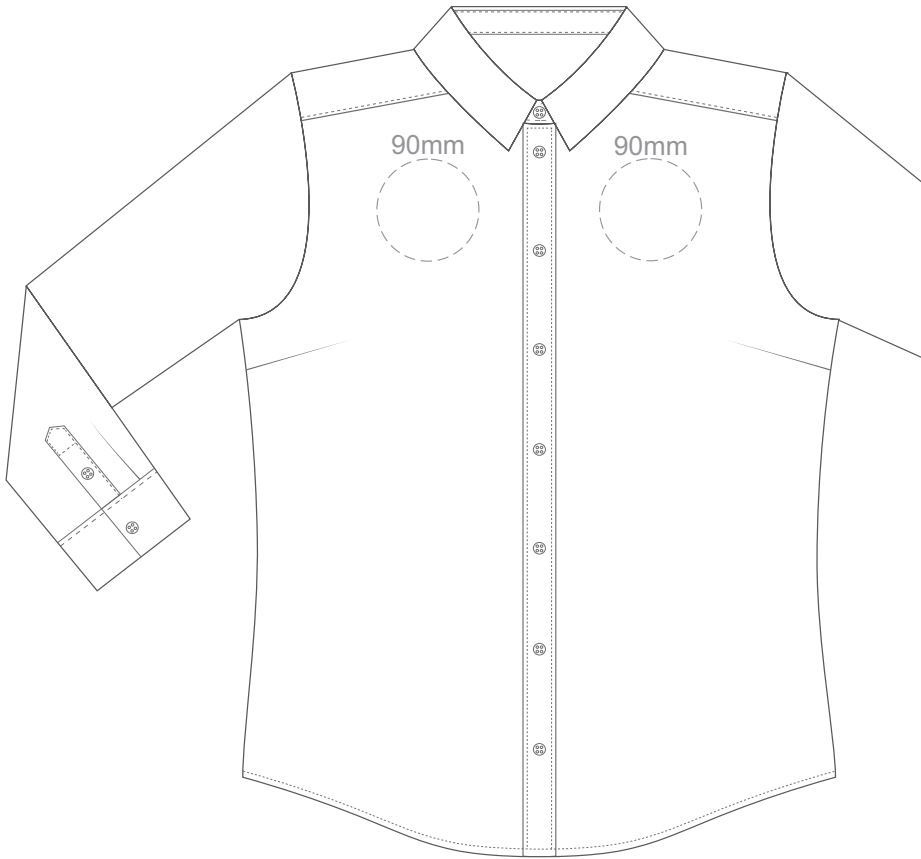

15% of Actual Size
Embroidery

WOMENS XS FRONT

WOMENS XS BACK

WOMENS SMALL FRONT

15% of Actual Size
Embroidery

WOMENS SMALL BACK

WOMENS MEDIUM FRONT

15% of Actual Size
Embroidery

WOMENS MEDIUM BACK

WOMENS LARGE FRONT

15% of Actual Size
Embroidery

WOMENS LARGE BACK

WOMENS XL FRONT

15% of Actual Size
Embroidery

WOMENS XL BACK

15% of Actual Size
Embroidery

90mm

90mm

95mm

55mm

WOMENS 2XL FRONT

WOMENS 2XL BACK

WOMENS 3XL FRONT

15% of Actual Size
Embroidery