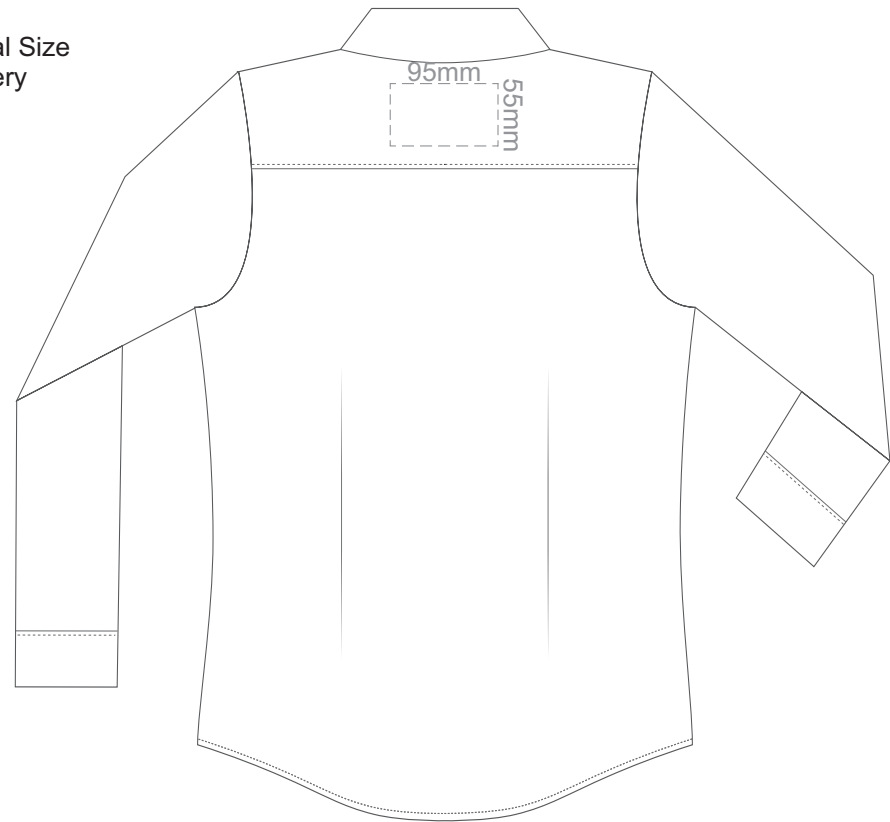

15% of Actual Size
Embroidery

WOMENS XS FRONT

WOMENS XS BACK

WOMENS SMALL FRONT

15% of Actual Size
Embroidery

WOMENS SMALL BACK

WOMENS MEDIUM FRONT

15% of Actual Size
Embroidery

WOMENS MEDIUM BACK

WOMENS LARGE FRONT

15% of Actual Size
Embroidery

WOMENS LARGE BACK

WOMENS XL FRONT

15% of Actual Size
Embroidery

WOMENS XL BACK

15% of Actual Size
Embroidery

90mm

90mm

95mm

55mm

WOMENS 2XL FRONT

WOMENS 2XL BACK

WOMENS 3XL FRONT

15% of Actual Size
Embroidery

WOMENS 3XL BACK