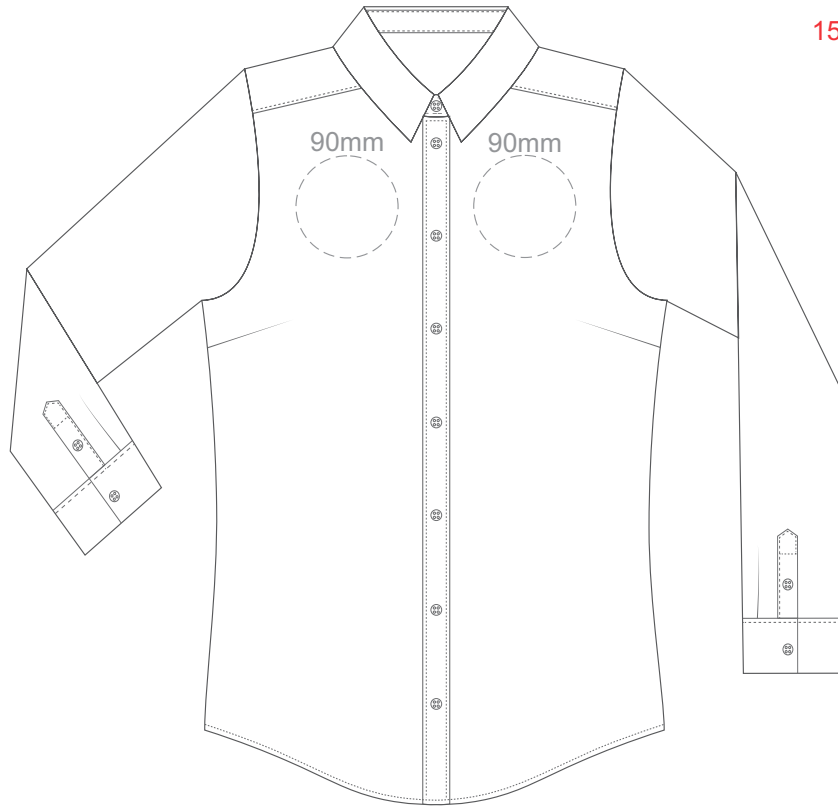

15% of Actual Size
Embroidery

WOMENS XS FRONT

WOMENS XS BACK

WOMENS SMALL FRONT

15% of Actual Size
Embroidery

WOMENS SMALL BACK

WOMENS MEDIUM FRONT

15% of Actual Size
Embroidery

WOMENS MEDIUM BACK

WOMENS LARGE FRONT

15% of Actual Size
Embroidery

WOMENS LARGE BACK

WOMENS XL FRONT

15% of Actual Size
Embroidery

WOMENS XL BACK

15% of Actual Size
Embroidery

90mm

90mm

95mm

55mm

WOMENS 2XL FRONT

WOMENS 2XL BACK

WOMENS 3XL FRONT

15% of Actual Size
Embroidery

WOMENS 3XL BACK