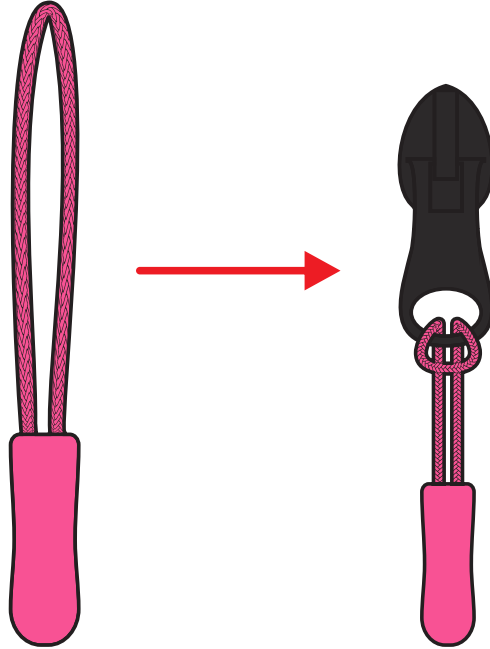

COLOURED PLASTIC PULLERS (OPTIONAL EXTRAS)

Pullers visualization when assembled