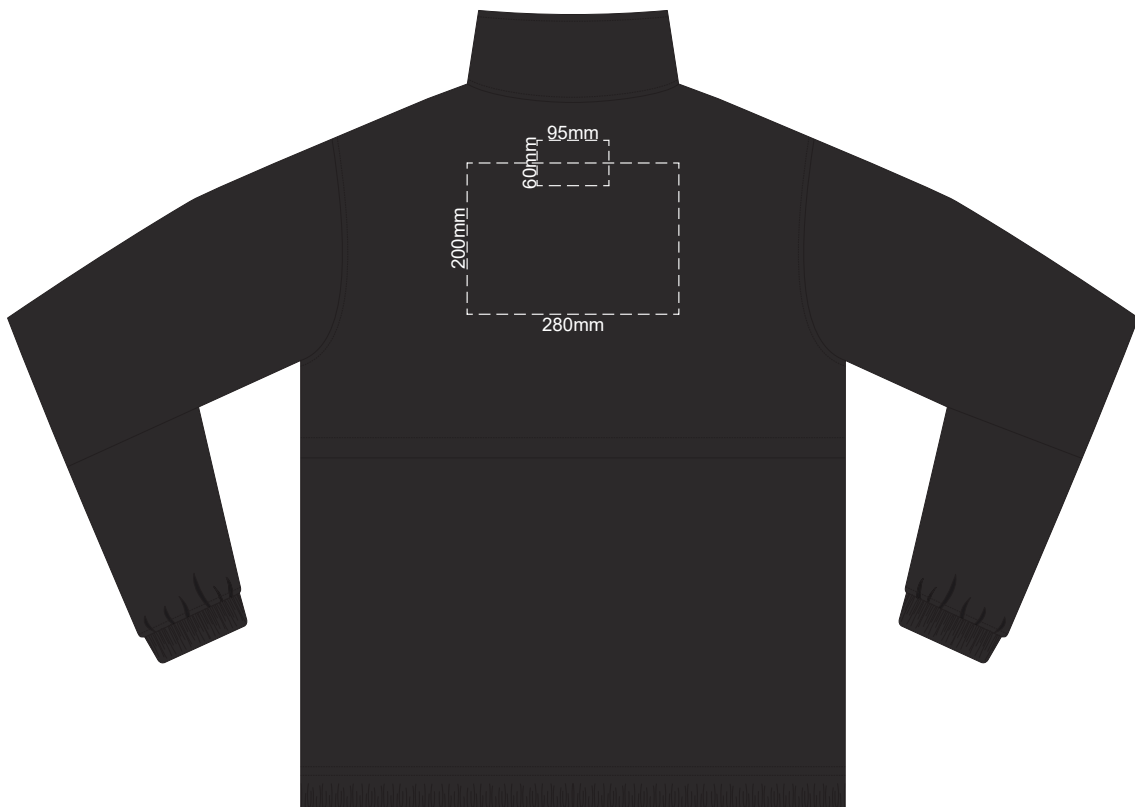

FRONT UNISEX 3XL

10% of Actual Size
Colourflex Transfer

BACK UNISEX 3XL

STANDARD
PULLER COLOUR

OPTIONAL EXTRA
PULLER COLOURS

10% of Actual Size
Colourflex Transfer

FRONT UNISEX 4XL

10% of Actual Size
Colourflex Transfer