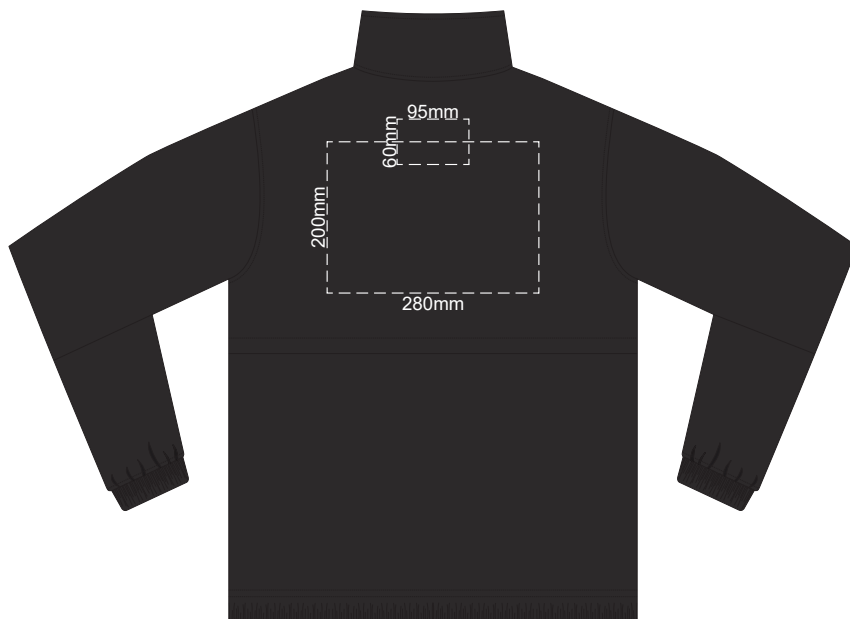

STANDARD
PULLER COLOUR

OPTIONAL EXTRA
PULLER COLOURS

10% of Actual Size
Colourflex Transfer

FRONT UNISEX XS

10% of Actual Size
Colourflex Transfer

BACK UNISEX XS

STANDARD
PULLER COLOUR

OPTIONAL EXTRA
PULLER COLOURS

10% of Actual Size
Colourflex Transfer

FRONT UNISEX SMALL

10% of Actual Size
Colourflex Transfer

BACK UNISEX SMALL

STANDARD
PULLER COLOUR

OPTIONAL EXTRA
PULLER COLOURS

10% of Actual Size
Colourflex Transfer

FRONT UNISEX MEDIUM

10% of Actual Size
Colourflex Transfer

BACK UNISEX MEDIUM

STANDARD
PULLER COLOUR

OPTIONAL EXTRA
PULLER COLOURS

10% of Actual Size
Colourflex Transfer

FRONT UNISEX LARGE

10% of Actual Size
Colourflex Transfer

BACK UNISEX LARGE

STANDARD
PULLER COLOUR

OPTIONAL EXTRA
PULLER COLOURS

10% of Actual Size
Colourflex Transfer

FRONT UNISEX XL

10% of Actual Size
Colourflex Transfer

BACK UNISEX XL

STANDARD
PULLER COLOUR