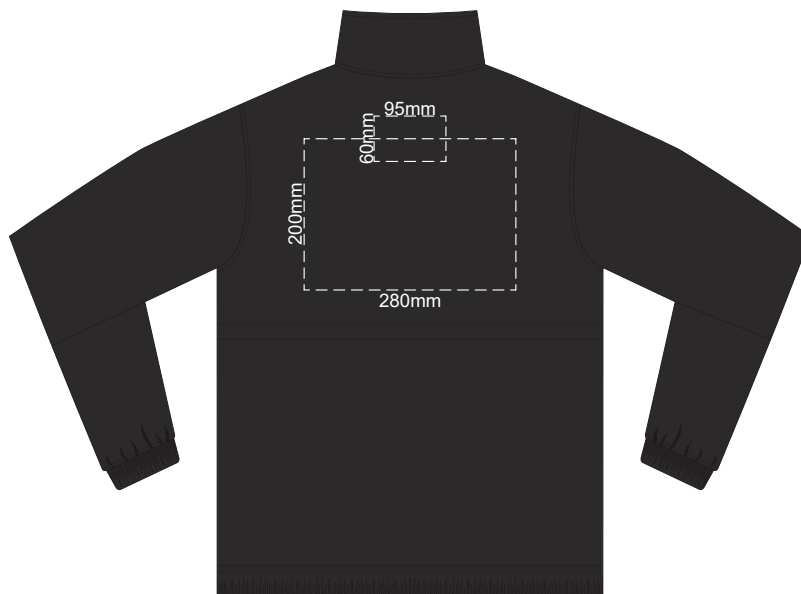

STANDARD
PULLER COLOUR

OPTIONAL EXTRA
PULLER COLOURS

10% of Actual Size
Colourflex Transfer

FRONT UNISEX XS

10% of Actual Size
Colourflex Transfer

BACK UNISEX XS

STANDARD
PULLER COLOUR

OPTIONAL EXTRA
PULLER COLOURS

10% of Actual Size
Colourflex Transfer

FRONT UNISEX SMALL

10% of Actual Size
Colourflex Transfer

BACK UNISEX SMALL

STANDARD
PULLER COLOUR

OPTIONAL EXTRA
PULLER COLOURS

10% of Actual Size
Colourflex Transfer

FRONT UNISEX MEDIUM

10% of Actual Size
Colourflex Transfer

BACK UNISEX MEDIUM

STANDARD
PULLER COLOUR

OPTIONAL EXTRA
PULLER COLOURS

10% of Actual Size
Colourflex Transfer

FRONT UNISEX LARGE

10% of Actual Size
Colourflex Transfer

BACK UNISEX LARGE

STANDARD
PULLER COLOUR

OPTIONAL EXTRA
PULLER COLOURS

10% of Actual Size
Colourflex Transfer

FRONT UNISEX XL

10% of Actual Size
Colourflex Transfer

BACK UNISEX XL

STANDARD
PULLER COLOUR