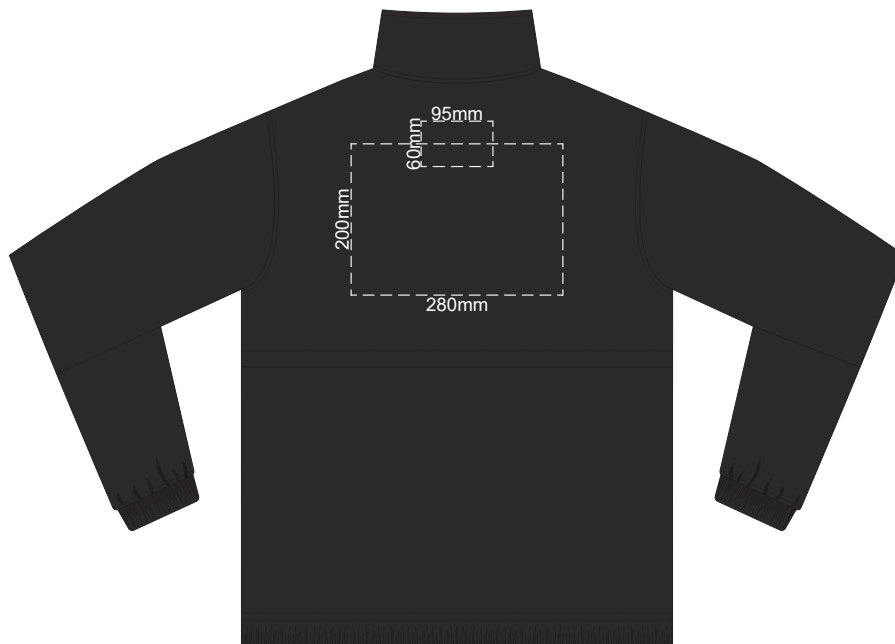

STANDARD
PULLER COLOUR

OPTIONAL EXTRA
PULLER COLOURS

10% of Actual Size
Colourflex Transfer

FRONT UNISEX XS

10% of Actual Size
Colourflex Transfer

BACK UNISEX XS

STANDARD
PULLER COLOUR

OPTIONAL EXTRA
PULLER COLOURS

10% of Actual Size
Colourflex Transfer

FRONT UNISEX SMALL

10% of Actual Size
Colourflex Transfer

BACK UNISEX SMALL

STANDARD
PULLER COLOUR

OPTIONAL EXTRA
PULLER COLOURS

10% of Actual Size
Colourflex Transfer

FRONT UNISEX MEDIUM

10% of Actual Size
Colourflex Transfer

BACK UNISEX MEDIUM

STANDARD
PULLER COLOUR

OPTIONAL EXTRA
PULLER COLOURS

10% of Actual Size
Colourflex Transfer

FRONT UNISEX LARGE

10% of Actual Size
Colourflex Transfer

BACK UNISEX LARGE

STANDARD
PULLER COLOUR

OPTIONAL EXTRA
PULLER COLOURS

10% of Actual Size
Colourflex Transfer

FRONT UNISEX XL

10% of Actual Size
Colourflex Transfer

BACK UNISEX XL

STANDARD
PULLER COLOUR