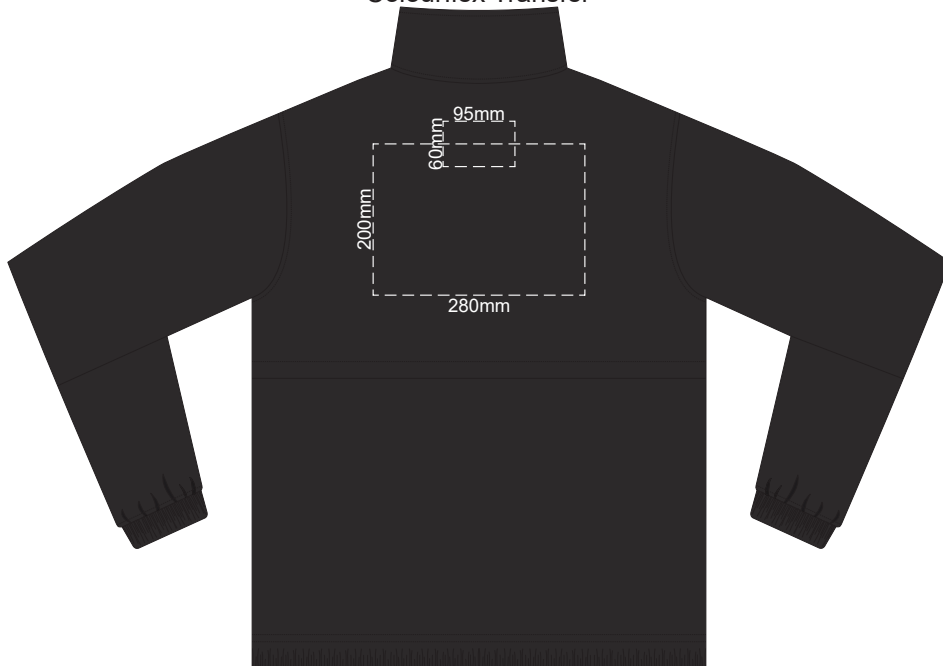

10% of Actual Size
Colourflex Transfer

FRONT UNISEX SMALL

10% of Actual Size
Colourflex Transfer

BACK UNISEX SMALL

STANDARD
PULLER COLOUR

OPTIONAL EXTRA
PULLER COLOURS

10% of Actual Size
Colourflex Transfer

FRONT UNISEX MEDIUM

10% of Actual Size
Colourflex Transfer

BACK UNISEX MEDIUM

STANDARD
PULLER COLOUR

OPTIONAL EXTRA
PULLER COLOURS

10% of Actual Size
Colourflex Transfer

FRONT UNISEX LARGE

10% of Actual Size
Colourflex Transfer

BACK UNISEX LARGE

STANDARD
PULLER COLOUR

OPTIONAL EXTRA
PULLER COLOURS

10% of Actual Size
Colourflex Transfer

FRONT UNISEX XL

10% of Actual Size
Colourflex Transfer

BACK UNISEX XL

STANDARD
PULLER COLOUR