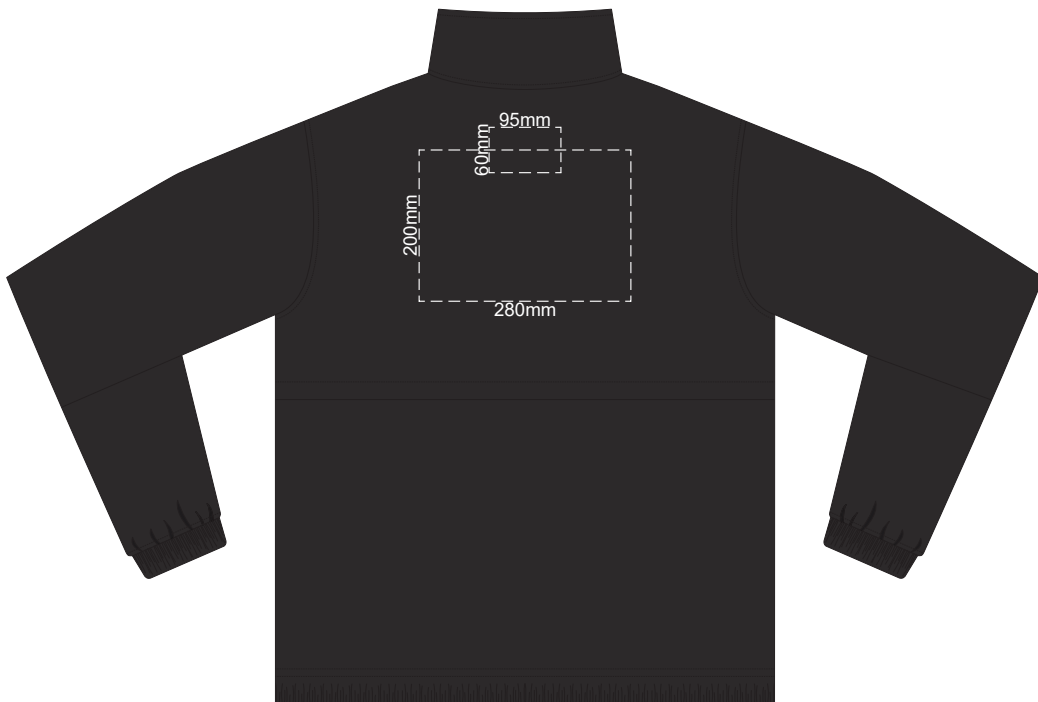

OPTIONAL EXTRA
PULLER COLOURS

10% of Actual Size
Colourflex Transfer

FRONT UNISEX XXL

10% of Actual Size
Colourflex Transfer

BACK UNISEX XXL

STANDARD
PULLER COLOUR

OPTIONAL EXTRA
PULLER COLOURS

10% of Actual Size
Colourflex Transfer

FRONT UNISEX 3XL

10% of Actual Size
Colourflex Transfer

BACK UNISEX 3XL

STANDARD
PULLER COLOUR

OPTIONAL EXTRA
PULLER COLOURS

10% of Actual Size
Colourflex Transfer

FRONT UNISEX 4XL

10% of Actual Size
Colourflex Transfer