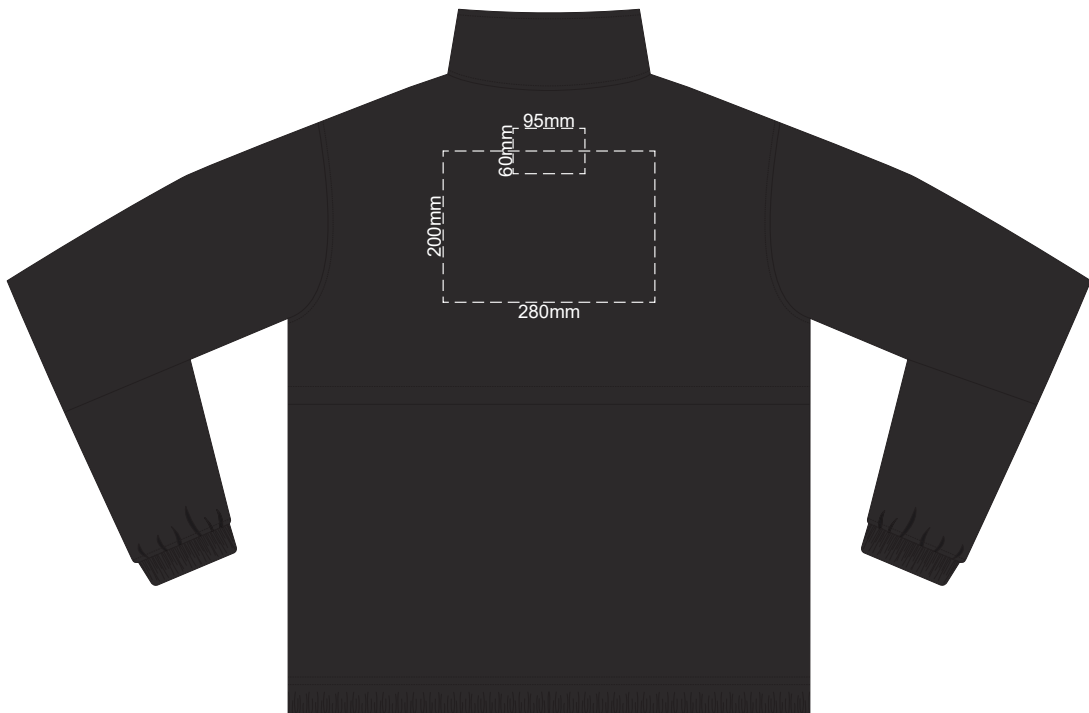

OPTIONAL EXTRA
PULLER COLOURS

10% of Actual Size
Colourflex Transfer

FRONT UNISEX XXL

10% of Actual Size
Colourflex Transfer

BACK UNISEX XXL

STANDARD
PULLER COLOUR

OPTIONAL EXTRA
PULLER COLOURS

10% of Actual Size
Colourflex Transfer

FRONT UNISEX 3XL

10% of Actual Size
Colourflex Transfer

BACK UNISEX 3XL

STANDARD
PULLER COLOUR

OPTIONAL EXTRA
PULLER COLOURS

10% of Actual Size
Colourflex Transfer

FRONT UNISEX 4XL

10% of Actual Size
Colourflex Transfer