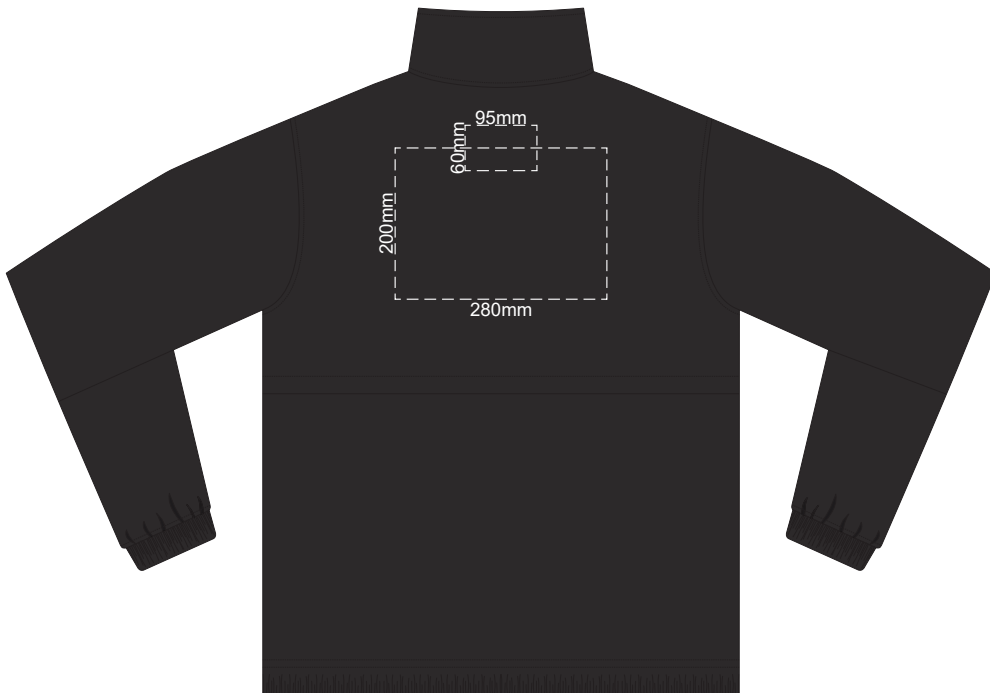

10% of Actual Size
Colourflex Transfer

FRONT UNISEX SMALL

10% of Actual Size
Colourflex Transfer

BACK UNISEX SMALL

STANDARD
PULLER COLOUR

OPTIONAL EXTRA
PULLER COLOURS

10% of Actual Size
Colourflex Transfer

FRONT UNISEX MEDIUM

10% of Actual Size
Colourflex Transfer

BACK UNISEX MEDIUM

STANDARD
PULLER COLOUR

OPTIONAL EXTRA
PULLER COLOURS

10% of Actual Size
Colourflex Transfer

FRONT UNISEX LARGE

10% of Actual Size
Colourflex Transfer

BACK UNISEX LARGE

STANDARD
PULLER COLOUR

OPTIONAL EXTRA
PULLER COLOURS

10% of Actual Size
Colourflex Transfer

FRONT UNISEX XL

10% of Actual Size
Colourflex Transfer

BACK UNISEX XL

STANDARD
PULLER COLOUR

OPTIONAL EXTRA
PULLER COLOURS

10% of Actual Size
Colourflex Transfer

FRONT UNISEX XXL

10% of Actual Size
Colourflex Transfer

BACK UNISEX XXL

STANDARD
PULLER COLOUR

OPTIONAL EXTRA
PULLER COLOURS

10% of Actual Size
Colourflex Transfer