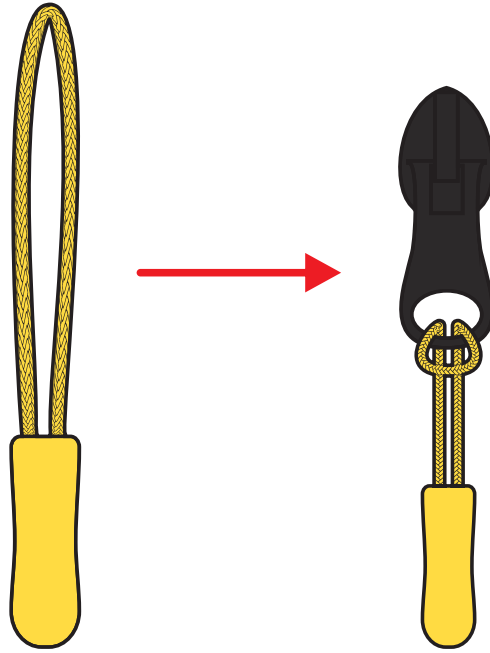

FRONT UNISEX 3XL

10% of Actual Size
Colourflex Transfer

BACK UNISEX 3XL

STANDARD
PULLER COLOUR

OPTIONAL EXTRA
PULLER COLOURS

10% of Actual Size
Colourflex Transfer

FRONT UNISEX 4XL

10% of Actual Size
Colourflex Transfer

BACK UNISEX 4XL

STANDARD
PULLER COLOUR

OPTIONAL EXTRA
PULLER COLOURS

COLOURED PLASTIC PULLERS
(OPTIONAL EXTRAS)

Pullers visualization when assembled