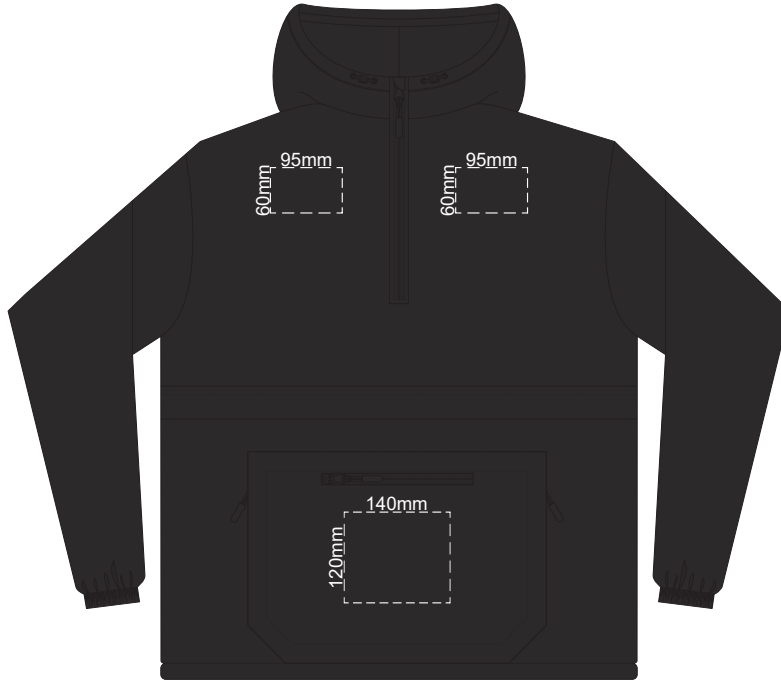

STANDARD  
PULLER COLOUR

OPTIONAL EXTRA  
PULLER COLOURS

10% of Actual Size  
Colourflex Transfer

**FRONT MENS XS**

10% of Actual Size  
Colourflex Transfer

**BACK MENS XS**

STANDARD  
PULLER COLOUR

OPTIONAL EXTRA  
PULLER COLOURS

10% of Actual Size  
Colourflex Transfer

**FRONT MENS SMALL**

10% of Actual Size  
Colourflex Transfer

**BACK MENS SMALL**

STANDARD  
PULLER COLOUR

OPTIONAL EXTRA  
PULLER COLOURS

10% of Actual Size  
Colourflex Transfer

**FRONT MENS MEDIUM**

10% of Actual Size  
Colourflex Transfer

**BACK MENS MEDIUM**

STANDARD  
PULLER COLOUR

OPTIONAL EXTRA  
PULLER COLOURS

10% of Actual Size  
Colourflex Transfer

**FRONT MENS LARGE**

10% of Actual Size  
Colourflex Transfer