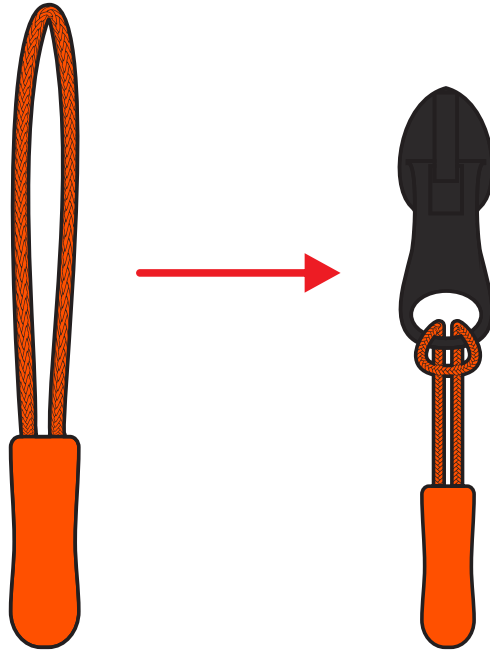

10% of Actual Size  
Colourflex Transfer

**FRONT MENS 3XL**

10% of Actual Size  
Colourflex Transfer

**BACK MENS 3XL**

STANDARD  
PULLER COLOUR

OPTIONAL EXTRA  
PULLER COLOURS

10% of Actual Size  
Colourflex Transfer

10% of Actual Size  
Colourflex Transfer

STANDARD  
PULLER COLOUR

OPTIONAL EXTRA  
PULLER COLOURS

COLOURED PLASTIC PULLERS  
(OPTIONAL EXTRAS)

Pullers visualization when assembled