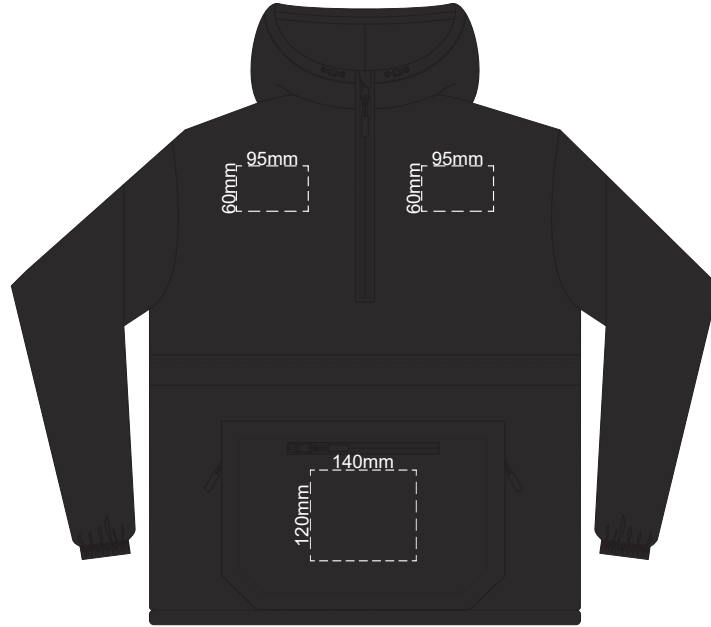

STANDARD  
PULLER COLOUR

OPTIONAL EXTRA  
PULLER COLOURS

10% of Actual Size  
Colourflex Transfer

**FRONT MENS XS**

10% of Actual Size  
Colourflex Transfer

**BACK MENS XS**

STANDARD  
PULLER COLOUR

OPTIONAL EXTRA  
PULLER COLOURS

10% of Actual Size  
Colourflex Transfer

**FRONT MENS SMALL**

10% of Actual Size  
Colourflex Transfer

**BACK MENS SMALL**

STANDARD  
PULLER COLOUR

OPTIONAL EXTRA  
PULLER COLOURS

10% of Actual Size  
Colourflex Transfer

**FRONT MENS MEDIUM**

10% of Actual Size  
Colourflex Transfer

**BACK MENS MEDIUM**

STANDARD  
PULLER COLOUR

OPTIONAL EXTRA  
PULLER COLOURS

10% of Actual Size  
Colourflex Transfer

**FRONT MENS LARGE**

10% of Actual Size  
Colourflex Transfer