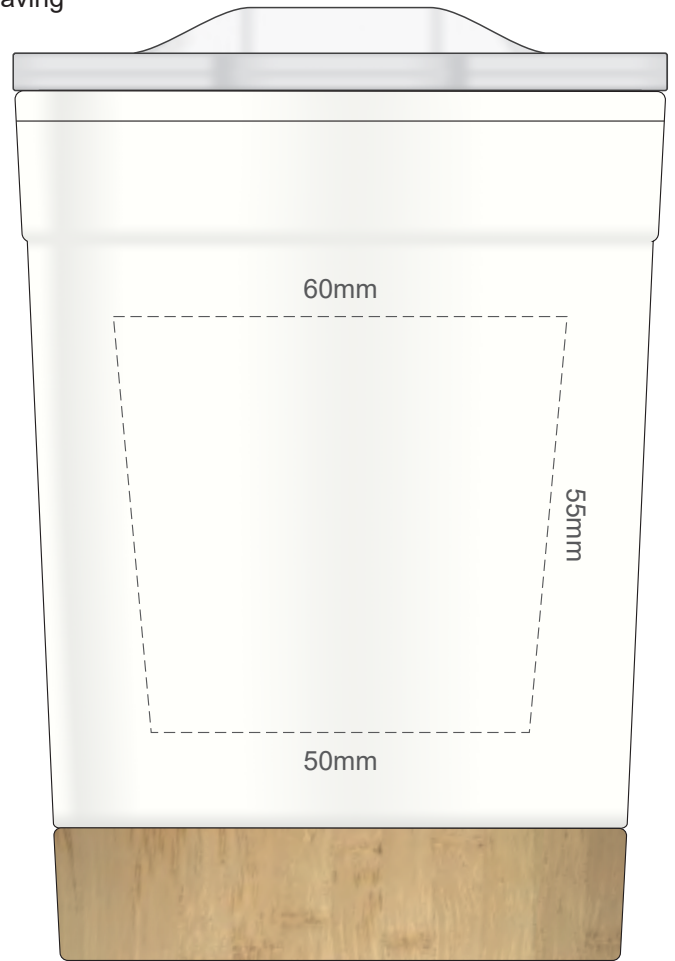

SIDE 1

100% of Actual Size
Pad Print

SIDE 2

SIDE 1

100% of Actual Size
Pad Print

SIDE 2

SIDE 1

100% of Actual Size
Pad Print

SIDE 2

SIDE 1

100% of Actual Size
Pad Print

SIDE 2

SIDE 1

100% of Actual Size
Laser Engraving

SIDE 2

Please be aware that artwork will adhere to the shape of the product. Therefore, linear shapes that utilise the full print area may appear skewed from the side perspective due to the tapered nature of the product.

Engraves to a Shiny Steel Finish

SIDE 1

100% of Actual Size
Laser Engraving

SIDE 2

Please be aware that artwork will adhere to the shape of the product. Therefore, linear shapes that utilise the full print area may appear skewed from the side perspective due to the tapered nature of the product.