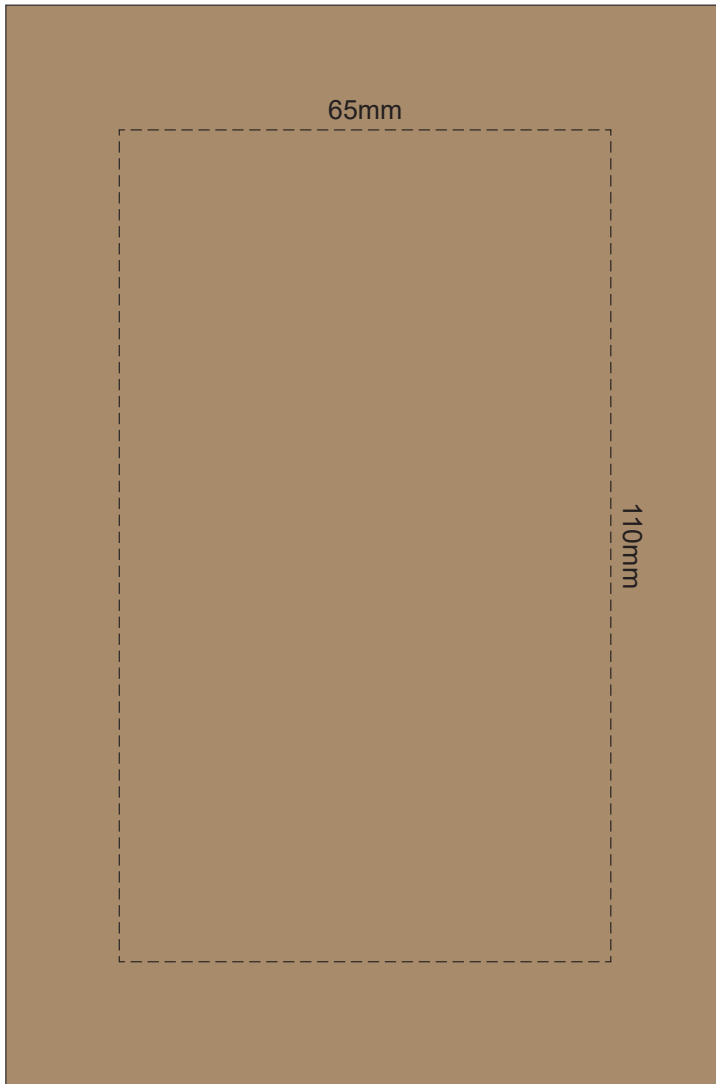

100% of Actual Size
Digital Packaging Print
FRONT

Artwork will be printed directly onto the product via CMYK printing (no white),
colours will not be vibrant due to white ink not being available for this process.