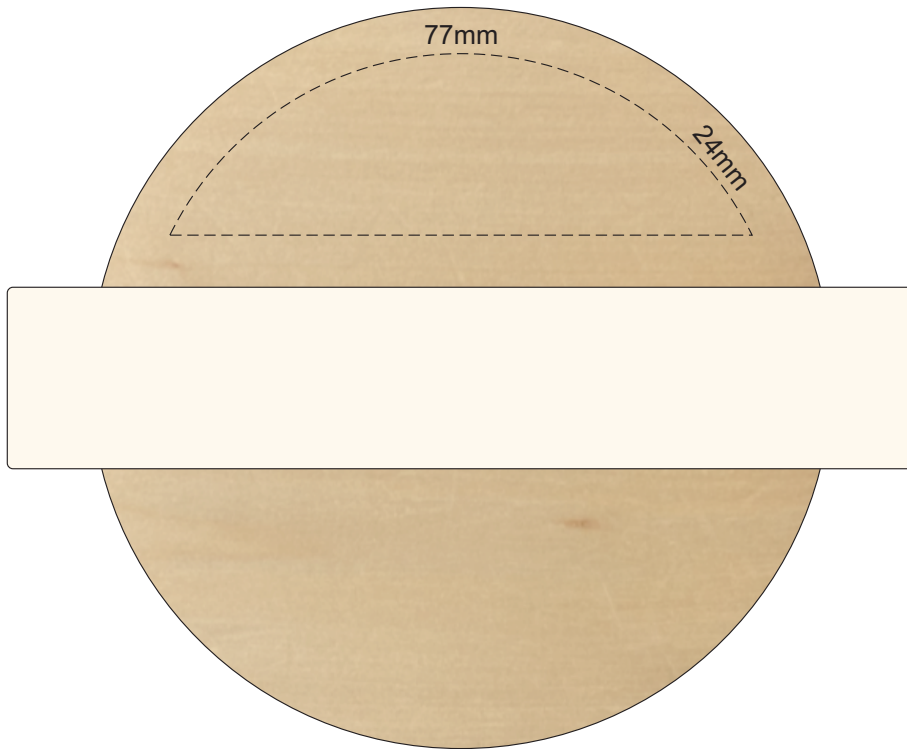

100% of Actual Size  
Laser Engraving

This product is a natural material, please allow for variances in grain pattern and engraving colour.

 Engraves to a Natural Etch Finish