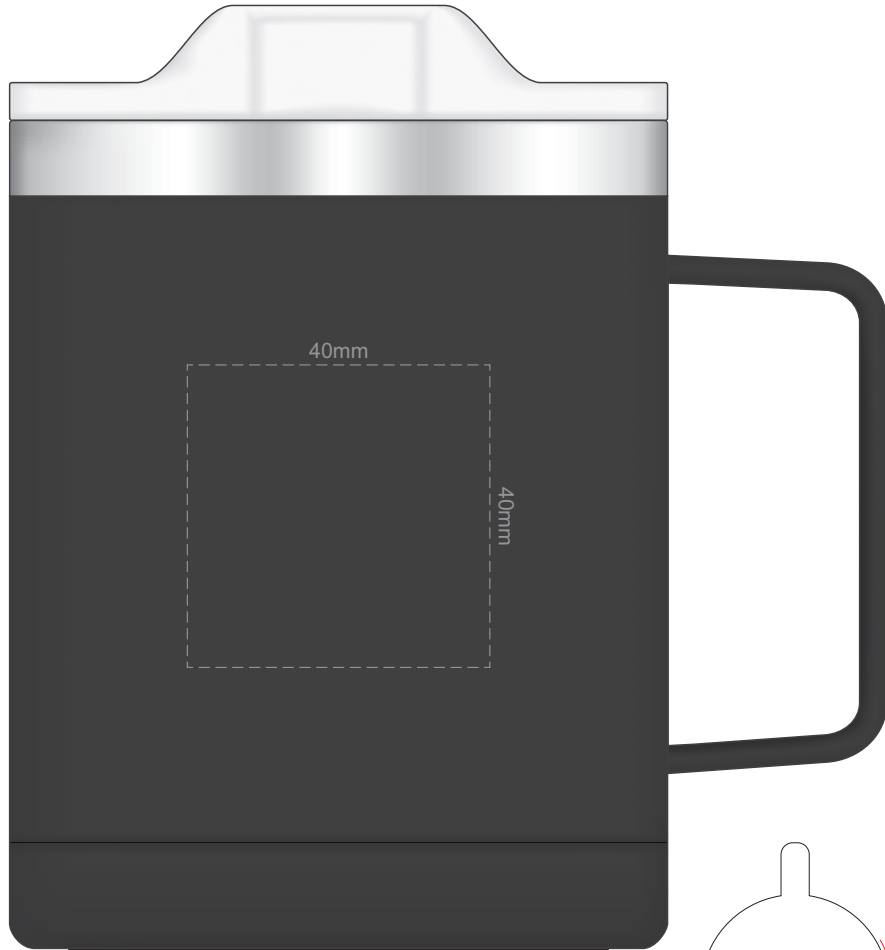

100% of Actual Size
Pad Print
SIDE 1

Top View
of
Print Area

100% of Actual Size
Pad Print
SIDE 2

Top View
of
Print Area

100% of Actual Size
Screen Print (one colour)

Red Line = Exact opposites of the product
(centre artwork to the red line)

100% of Actual Size
Laser Engraving
SIDE 1

100% of Actual Size
Laser Engraving
SIDE 2

Laser engraves to a shiny steel finish

Laser engraves to a shiny steel finish