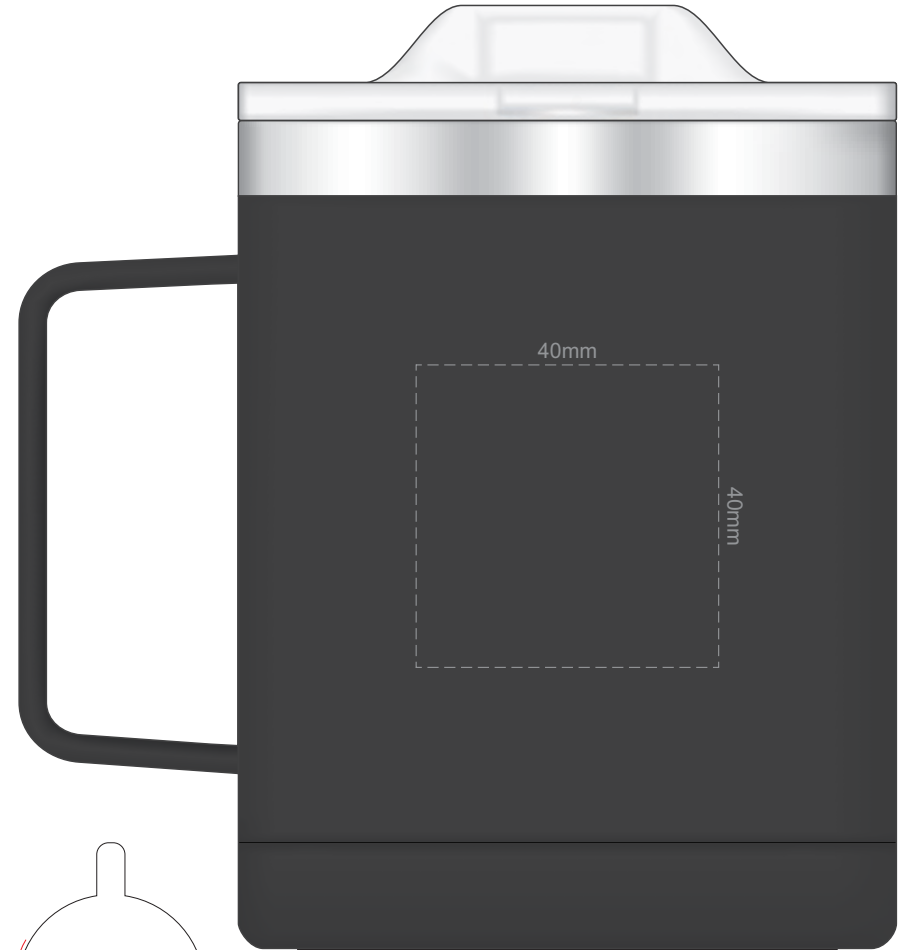

100% of Actual Size
Pad Print
SIDE 1

Top View
of
Print Area

100% of Actual Size
Pad Print
SIDE 2

Top View
of
Print Area

100% of Actual Size
Screen Print (one colour)

Red Line = Exact opposites of the product
(centre artwork to the red line)

100% of Actual Size
Laser Engraving
SIDE 1

100% of Actual Size
Laser Engraving
SIDE 2

Laser engraves to a shiny steel finish

Laser engraves to a shiny steel finish