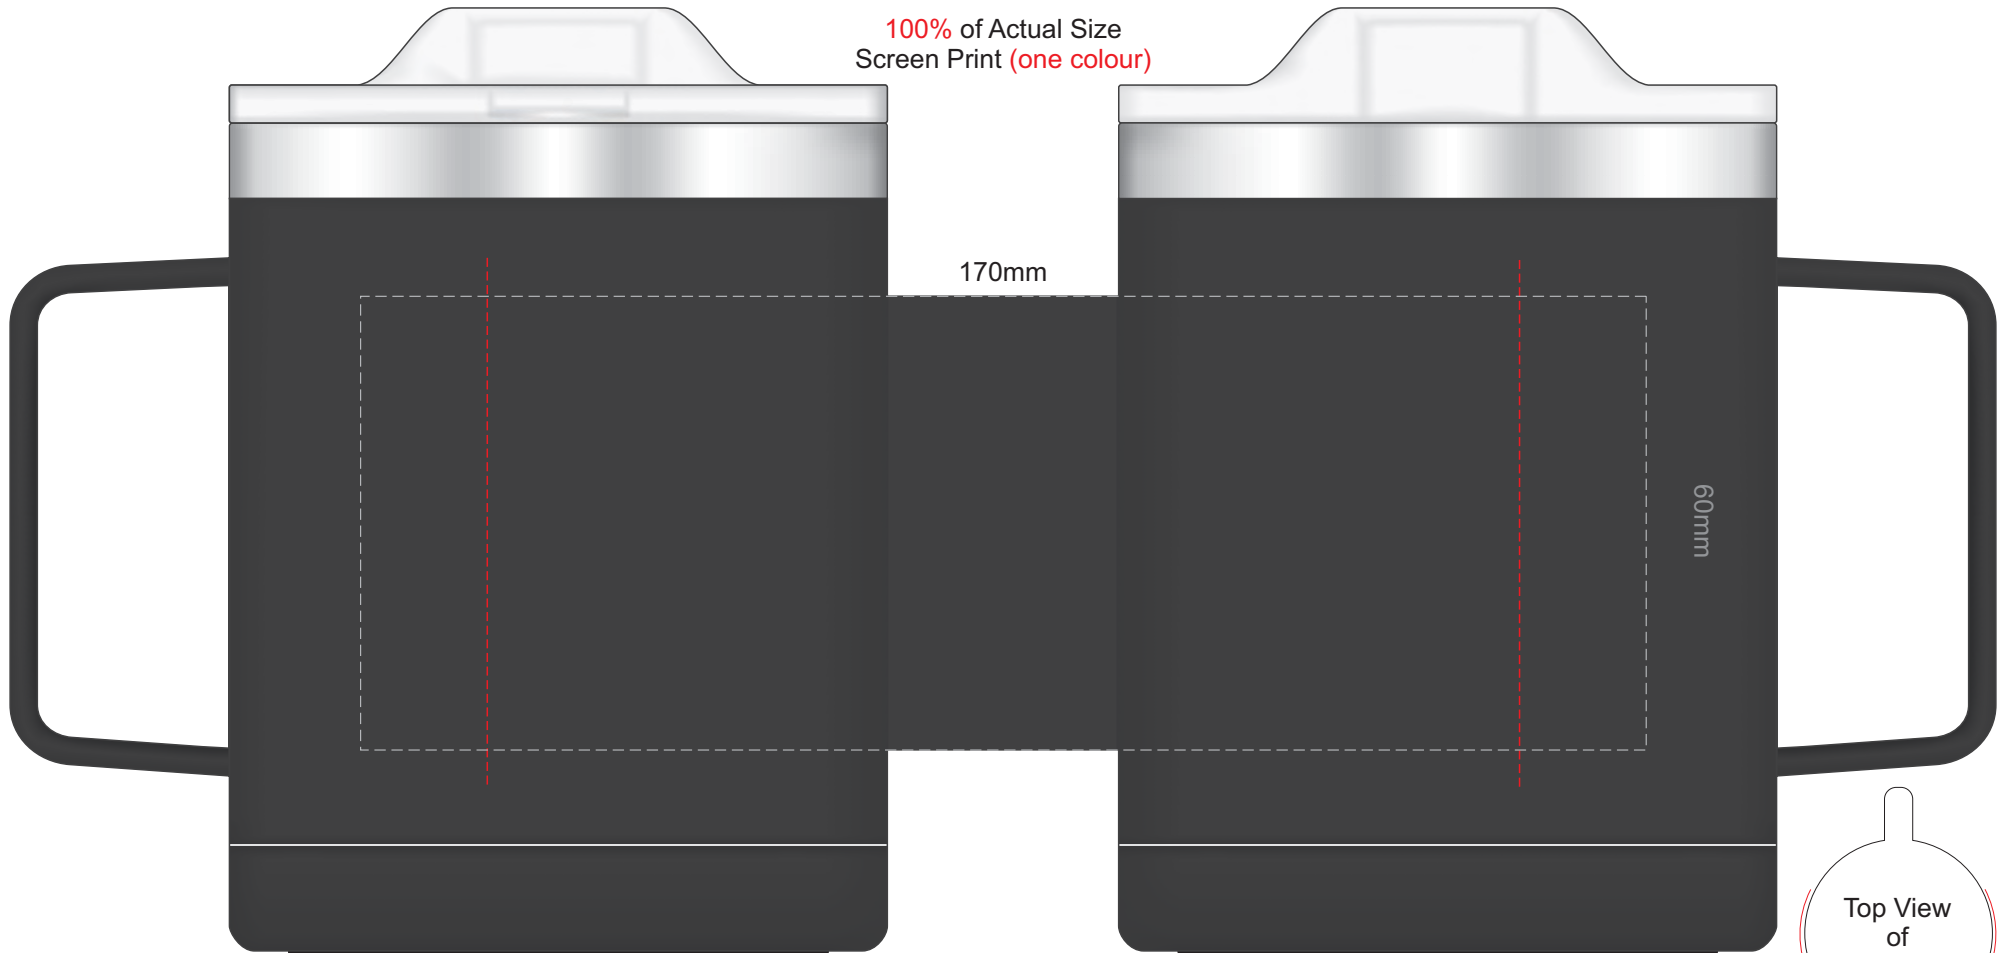

100% of Actual Size
Pad Print
SIDE 1

Top View
of
Print Area

100% of Actual Size
Pad Print
SIDE 2

Top View
of
Print Area

100% of Actual Size
Screen Print (one colour)

Red Line = Exact opposites of the product
(centre artwork to the red line)

100% of Actual Size
Laser Engraving
SIDE 1

100% of Actual Size
Laser Engraving
SIDE 2

Laser engraves to a shiny steel finish

Laser engraves to a shiny steel finish