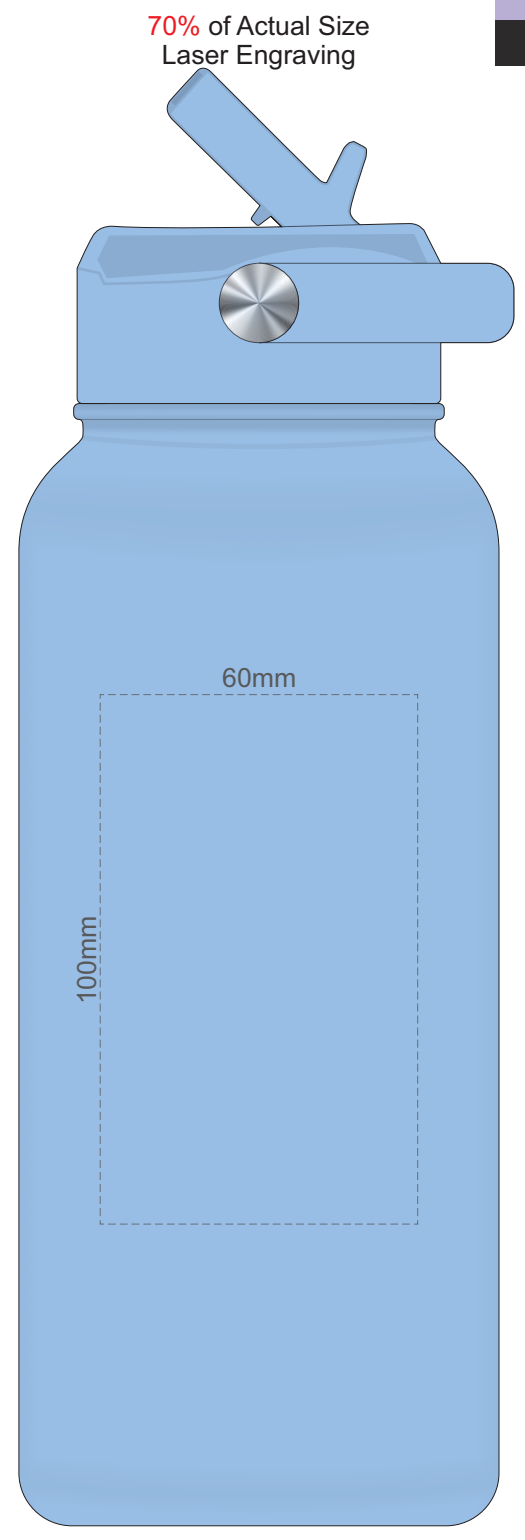

Branding area can be moved anywhere within the red line.

 Shiny Stainless Steel Finish

70% of Actual Size
Screen Print
(One colour only)

250mm

Approximately 17mm unprintable area
140mm

Approximately 17mm unprintable area

Red Line = Exact opposites of the product
(centre artwork to the red line)

70% of Actual Size
Rotary Digital
(Gloss Finish)

280mm

140mm
Approximately 2mm unprintable area

Approximately 2mm unprintable area

Red Line = Exact opposites of the product
(centre artwork to the red line)