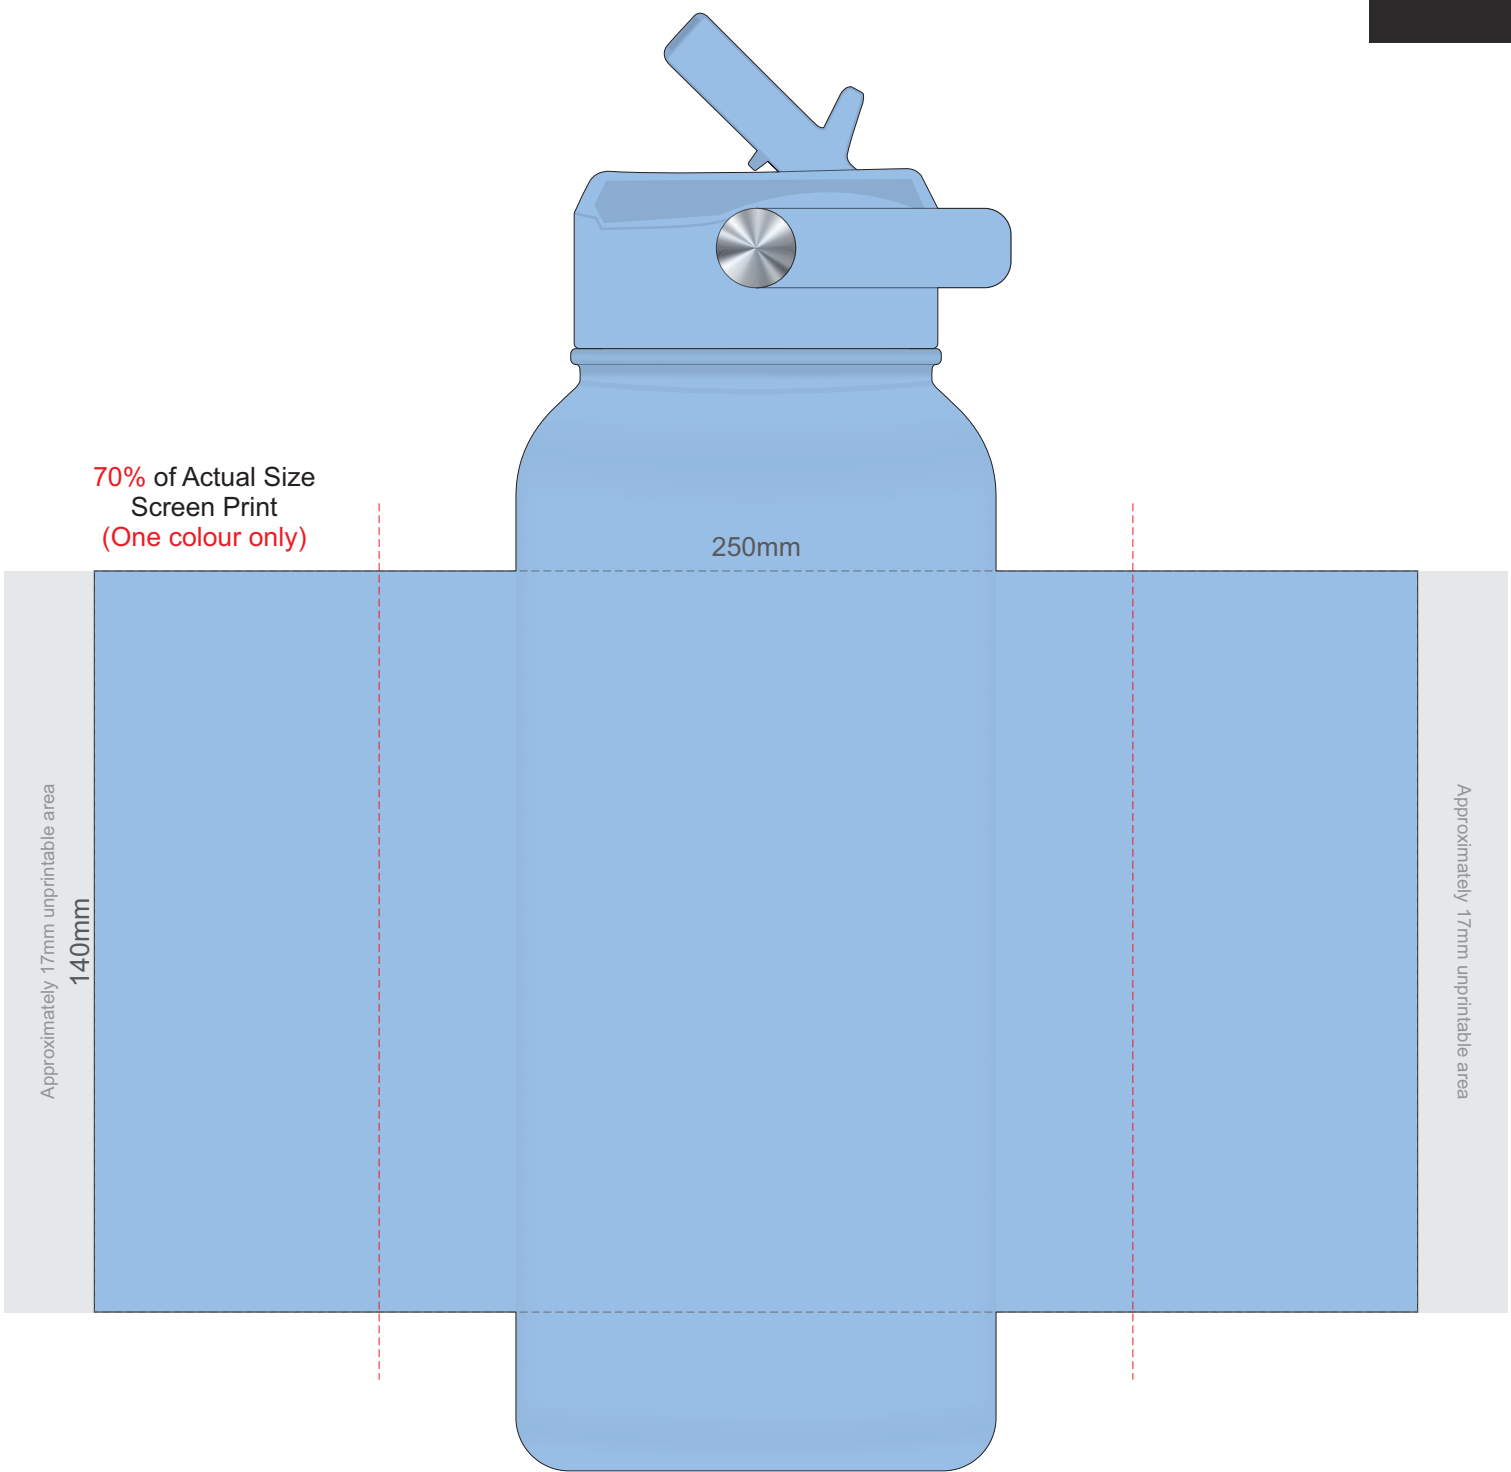

Branding area can be moved anywhere within the red line.

 Shiny Stainless Steel Finish

70% of Actual Size
Screen Print
(One colour only)

250mm

Approximately 17mm unprintable area
140mm

Approximately 17mm unprintable area

Red Line = Exact opposites of the product
(centre artwork to the red line)

70% of Actual Size
Rotary Digital
(Gloss Finish)

280mm

140mm
Approximately 2mm unprintable area

Approximately 2mm unprintable area

Red Line = Exact opposites of the product
(centre artwork to the red line)