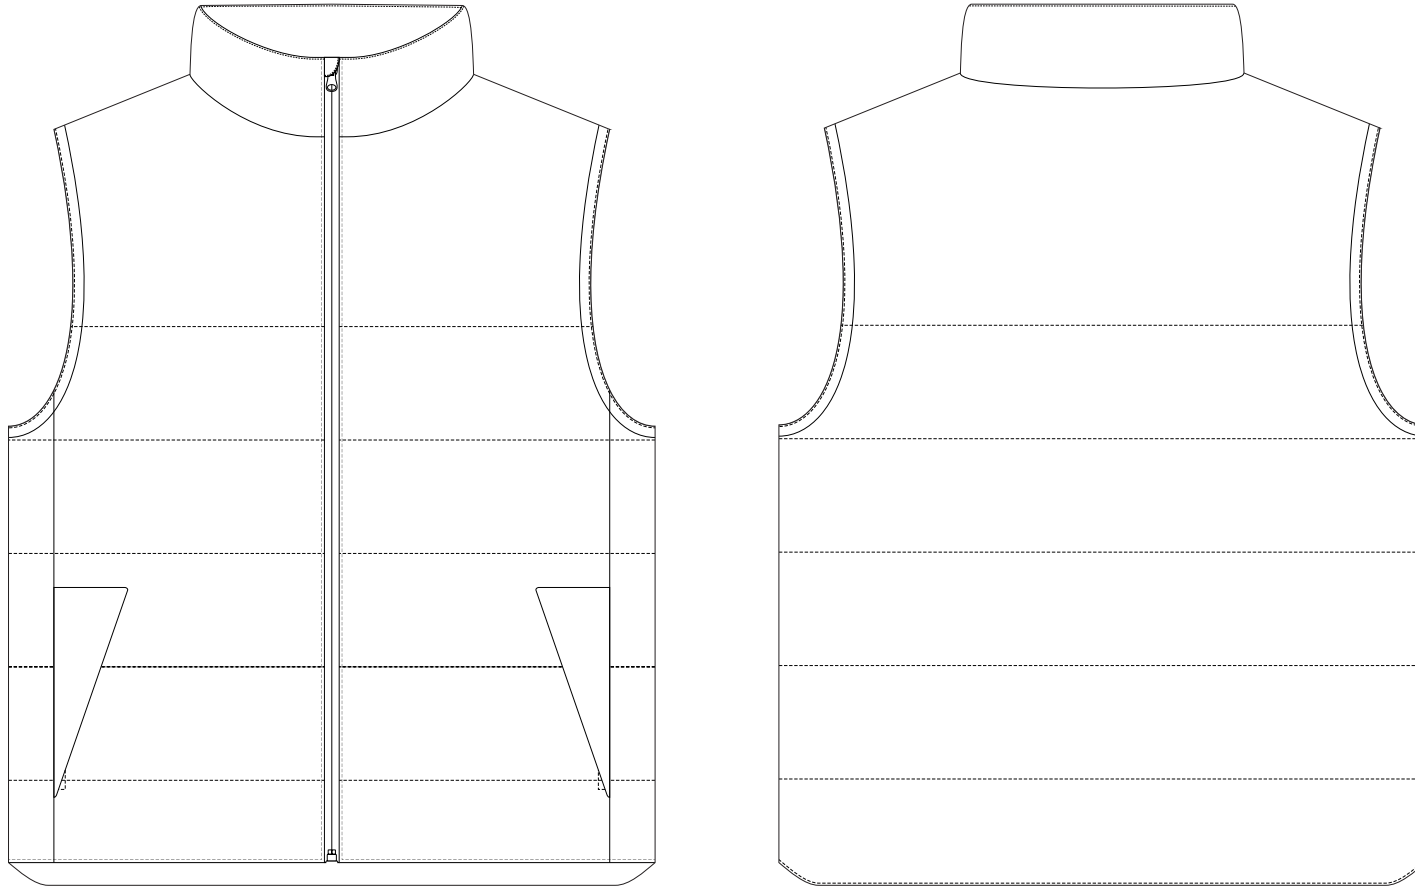

15% of Actual Size
Sublimation

BRANDING SPECIFICATIONS - Custom Puffer Vest - 126826

The garments comes with a mandatory size label and care label.
Zipper is available in black or white.
Close match Pantone colours. Metallic, neon or pastel colours are not available.

100% of Actual Size
Sublimation custom tag

Dotted line = Stitch line

BRANDING SPECIFICATIONS - Custom Puffer Vest - 126826

Default is to have no tag, please confirm in your order if you require a custom tag (*free of charge*).

Material is 100% polyester satin.

Printing via sublimation, due to the nature of sublimation, artwork particularly fine detail/text may experience minor colour bleed across adjacent design elements.

Metallic, neon or pastel colours are not available.