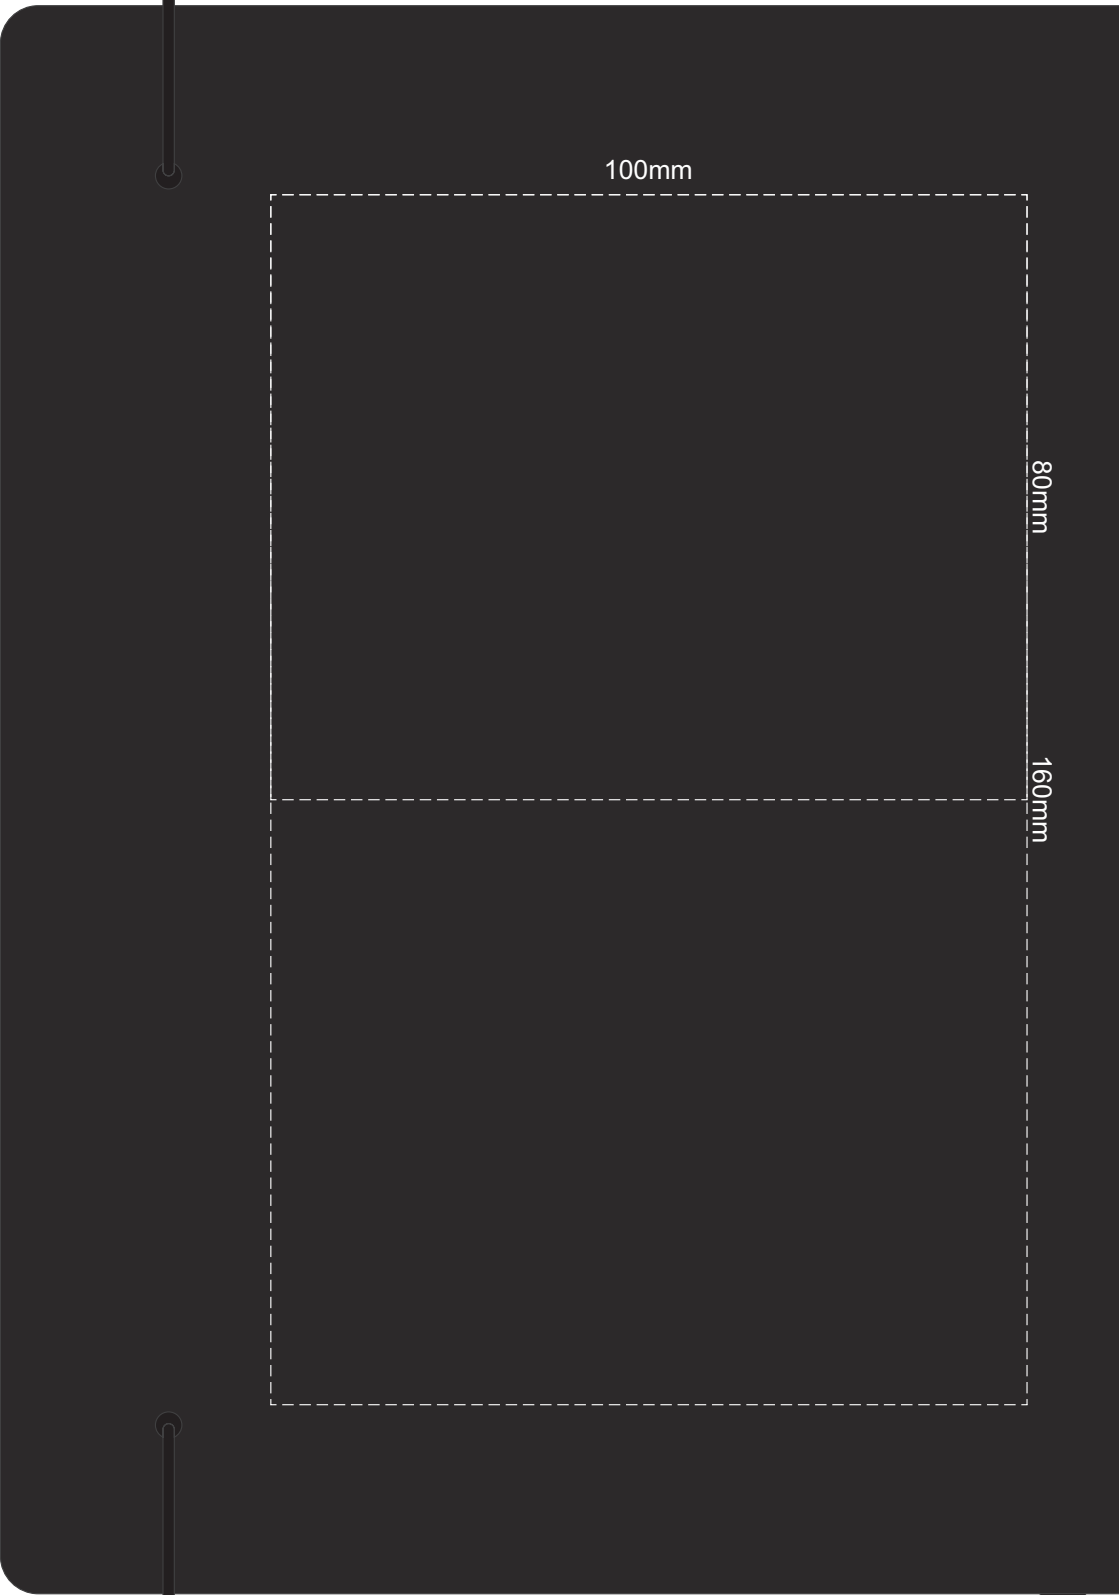

100% of Actual Size  
Direct Digital Front Only

Branding area can be moved anywhere within the red line.

100% of Actual Size  
Deboss Front

Print area 100mm x 80mm is moveable within the XL deboss area.

100% of Actual Size  
Deboss Back

Print area 100mm x 80mm is moveable within the XL deboss area.