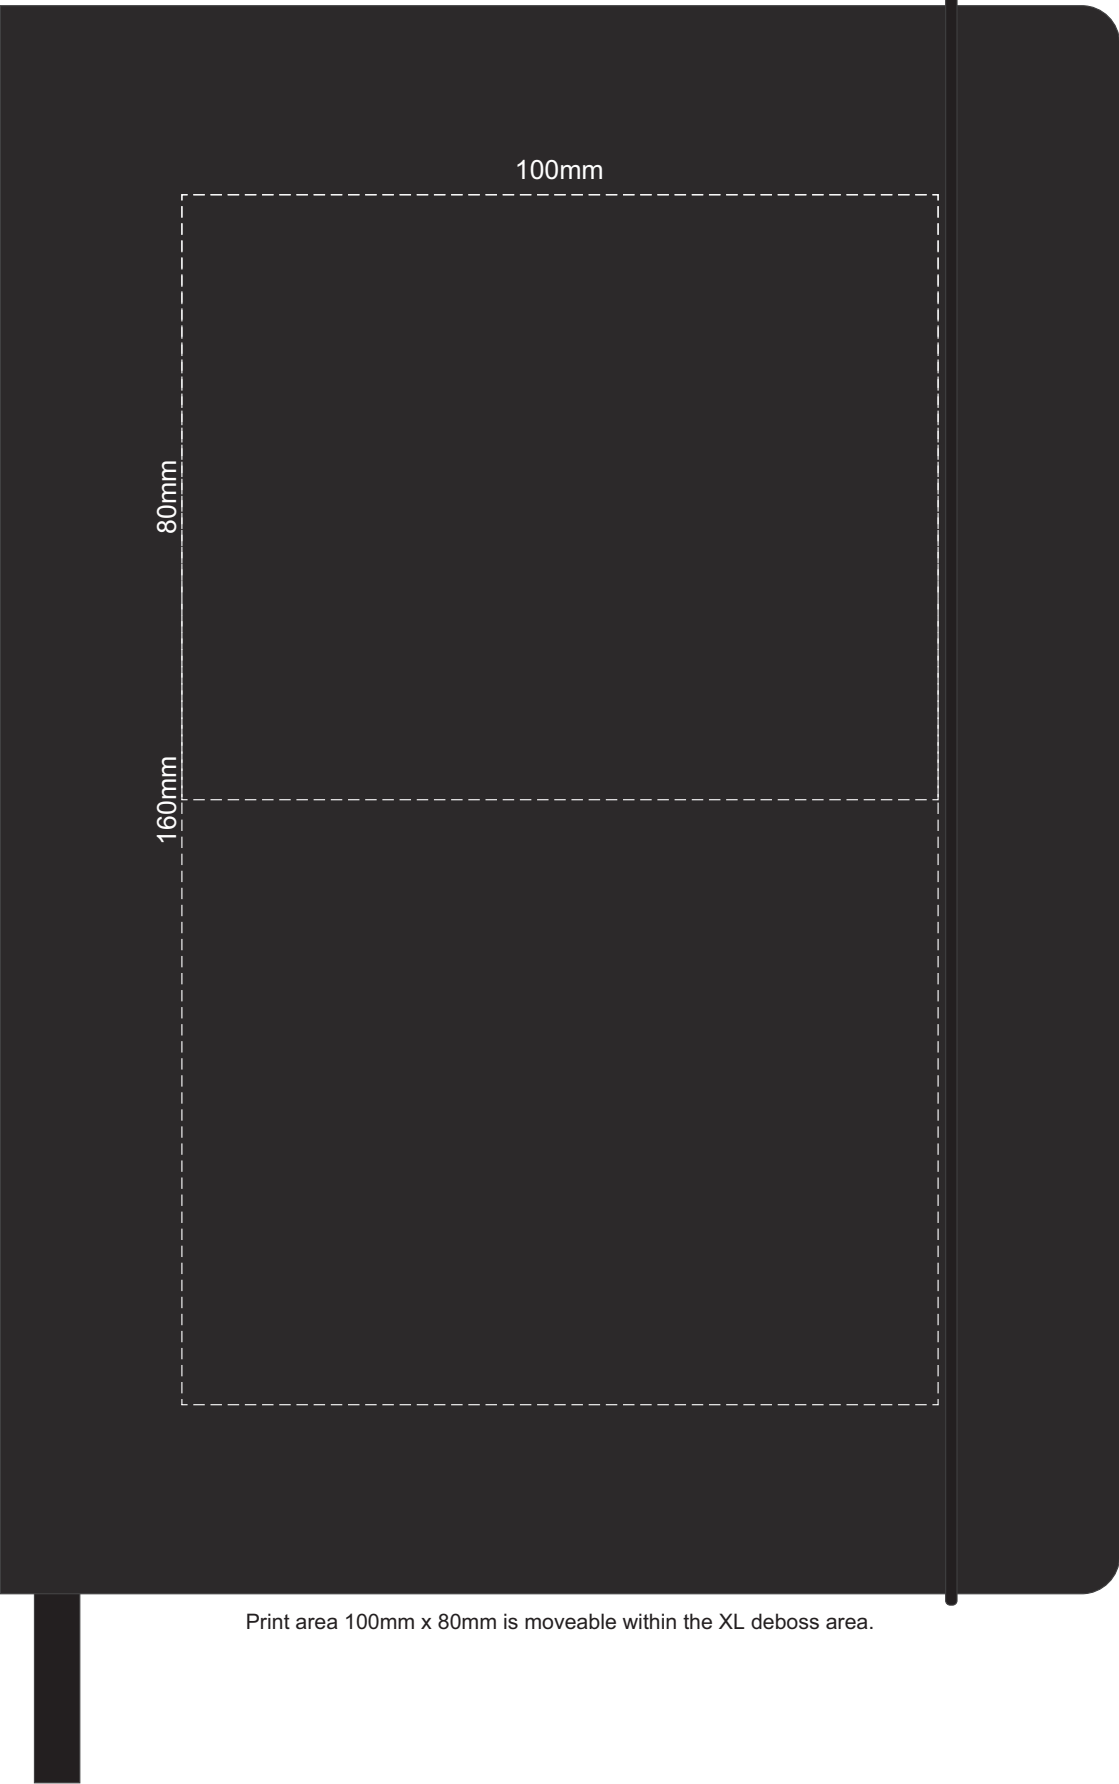

100% of Actual Size  
Direct Digital Front Only

Branding area can be moved anywhere within the red line.

100% of Actual Size  
Deboss Front

Print area 100mm x 80mm is moveable within the XL deboss area.

100% of Actual Size  
Deboss Back

Print area 100mm x 80mm is moveable within the XL deboss area.