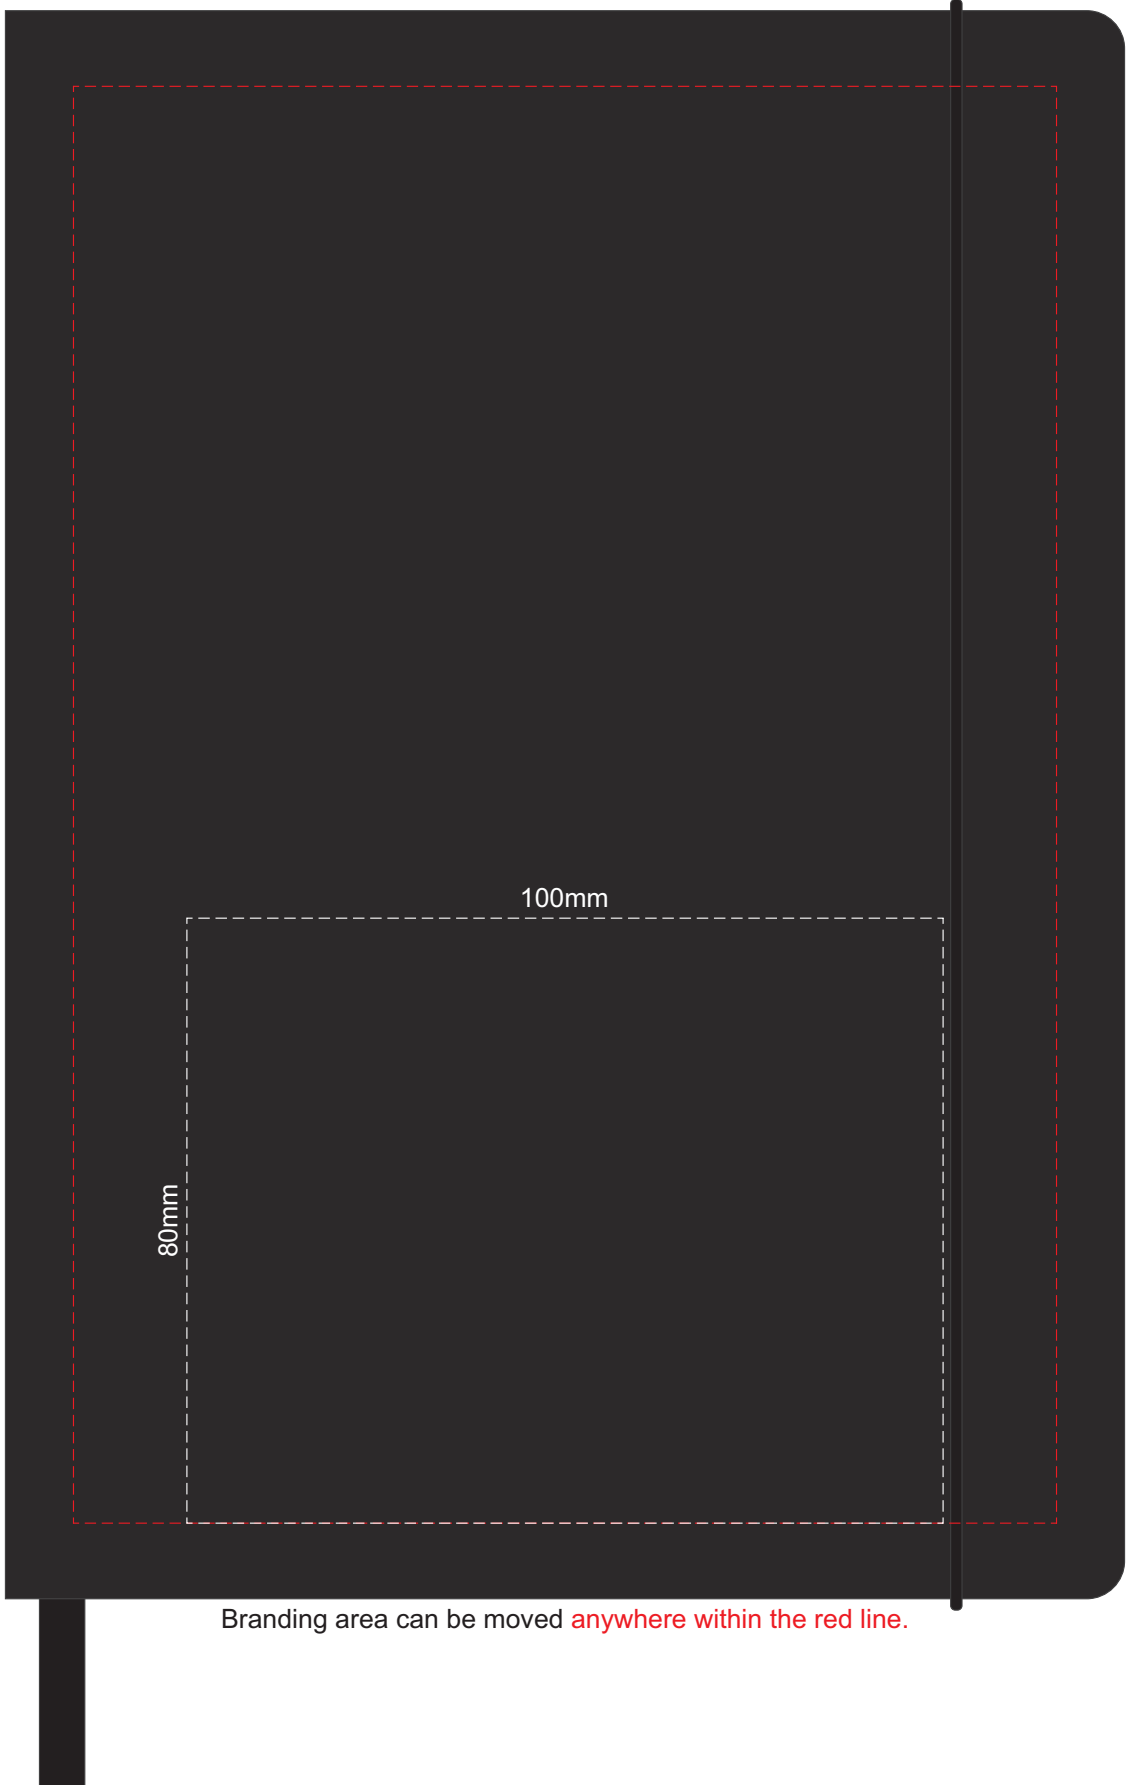

100% of Actual Size  
Direct Digital Front Only

Branding area can be moved anywhere within the red line.

100% of Actual Size  
Deboss Front

Print area 100mm x 80mm is moveable within the XL deboss area.

100% of Actual Size  
Deboss Back

Print area 100mm x 80mm is moveable within the XL deboss area.