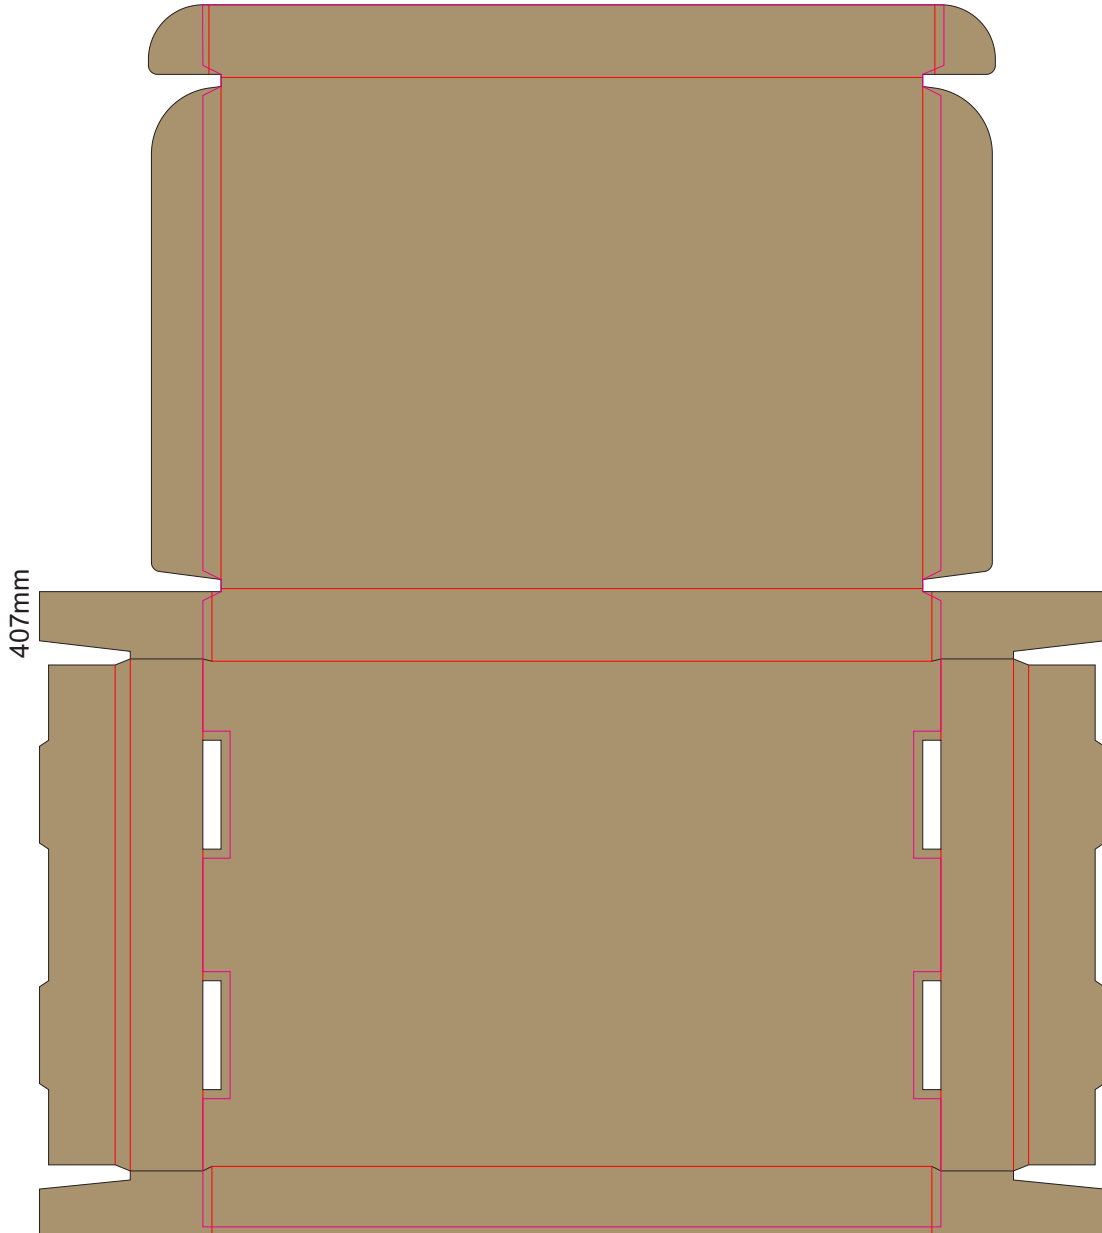

40% of Actual Size  
 Digital Packaging Print  
 352mm

Artwork will be printed onto a natural corrugated substrate via CYMK printing (no white), some colour variation and corrugation lines should be considered acceptable. Changing the substrate of the box to a solid colour is not recommended.

**SIDE 1 - OUTSIDE**

Black Lines - Cut Marks or Edges

Red Line - Fold Marks

Pink Line = Bleed off to here

There will be no bleed on the leading edge

40% of Actual Size  
 Digital Packaging Print  
 352mm

Artwork will be printed onto a natural corrugated substrate via CYMK printing (no white), some colour variation and corrugation lines should be considered acceptable. Changing the substrate of the box to a solid colour is not recommended.

**SIDE 2 - INSIDE**

Black Lines - Cut Marks or Edges

Red Line - Fold Marks

Pink Line = Bleed off to here

There will be no bleed on the leading edge