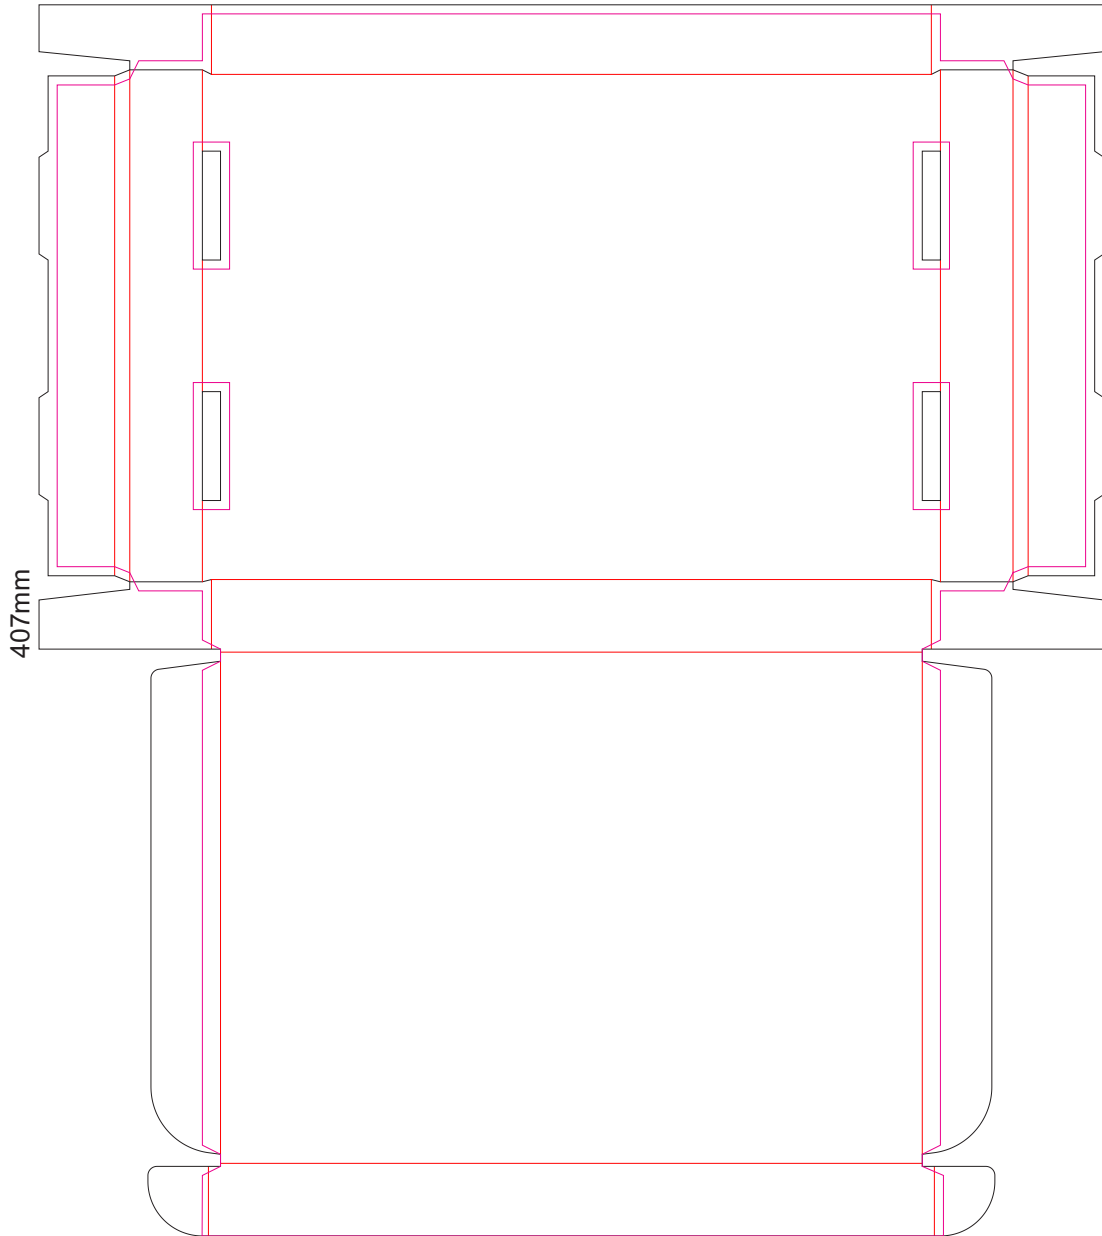

40% of Actual Size  
 Digital Packaging Print  
 352mm

Artwork will be printed onto a natural corrugated substrate via CYMK printing (no white), some colour variation and corrugation lines should be considered acceptable. Changing the substrate of the box to a solid colour is not recommended.

**SIDE 1 - OUTSIDE**

Black Lines - Cut Marks or Edges

Red Line - Fold Marks

Pink Line = Bleed off to here

There will be no bleed on the leading edge

40% of Actual Size  
 Digital Packaging Print  
 352mm

Artwork will be printed onto a natural corrugated substrate via CYMK printing (no white), some colour variation and corrugation lines should be considered acceptable. Changing the substrate of the box to a solid colour is not recommended.

**SIDE 2 - INSIDE**

Black Lines - Cut Marks or Edges

Red Line - Fold Marks

Pink Line = Bleed off to here

There will be no bleed on the leading edge