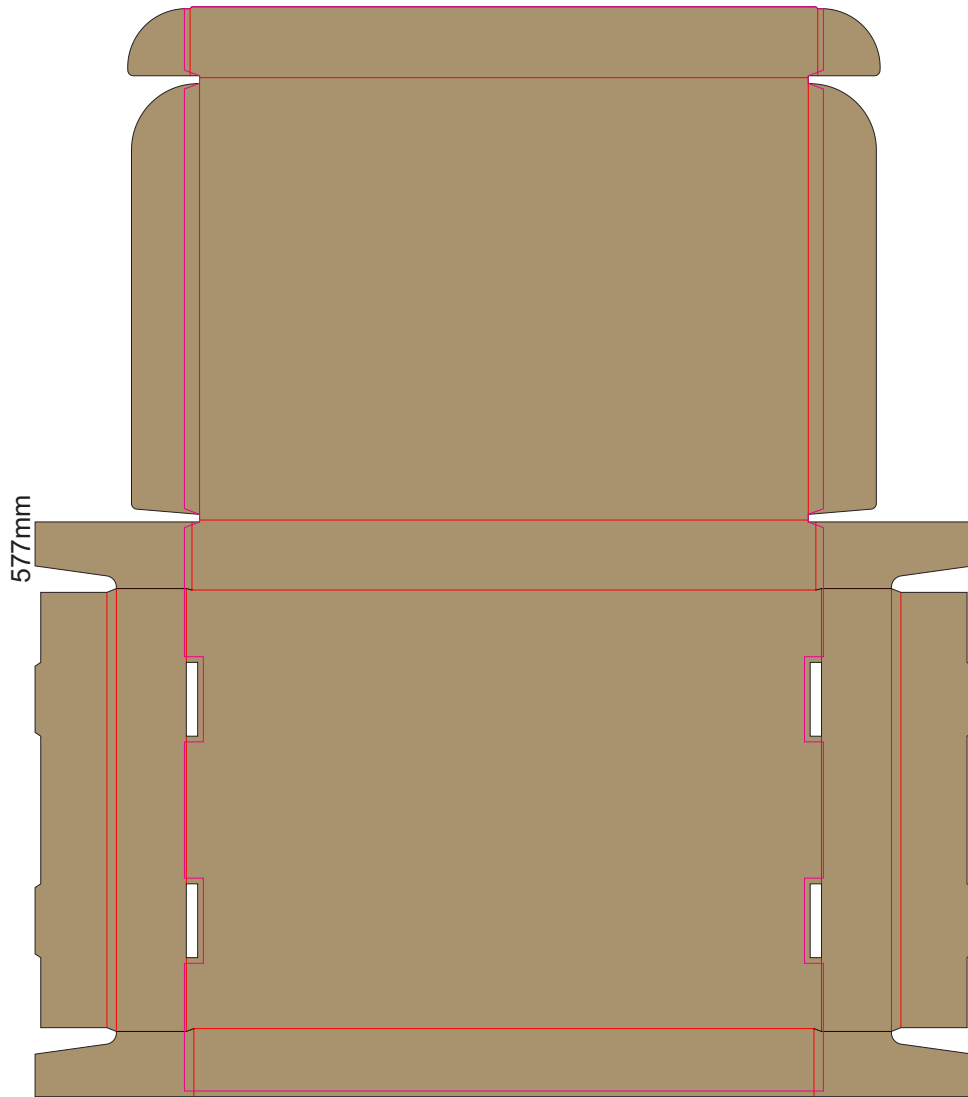

25% of Actual Size  
Digital Packaging Print

496mm

577mm

Artwork will be printed onto a natural corrugated substrate via CYMK printing (no white), some colour variation and corrugation lines should be considered acceptable. Changing the substrate of the box to a solid colour is not recommended.

**SIDE 1 - OUTSIDE**

**Black Lines - Cut Marks or Edges**

**Red Line - Fold Marks**

**Pink Line = Bleed off to here**

There will be no bleed on the leading edge

25% of Actual Size  
Digital Packaging Print

496mm

Artwork will be printed onto a natural corrugated substrate via CYMK printing (no white), some colour variation and corrugation lines should be considered acceptable. Changing the substrate of the box to a solid colour is not recommended.

**SIDE 2 - INSIDE**

**Black Lines - Cut Marks or Edges**

**Red Line - Fold Marks**

**Pink Line = Bleed off to here**

There will be no bleed on the leading edge