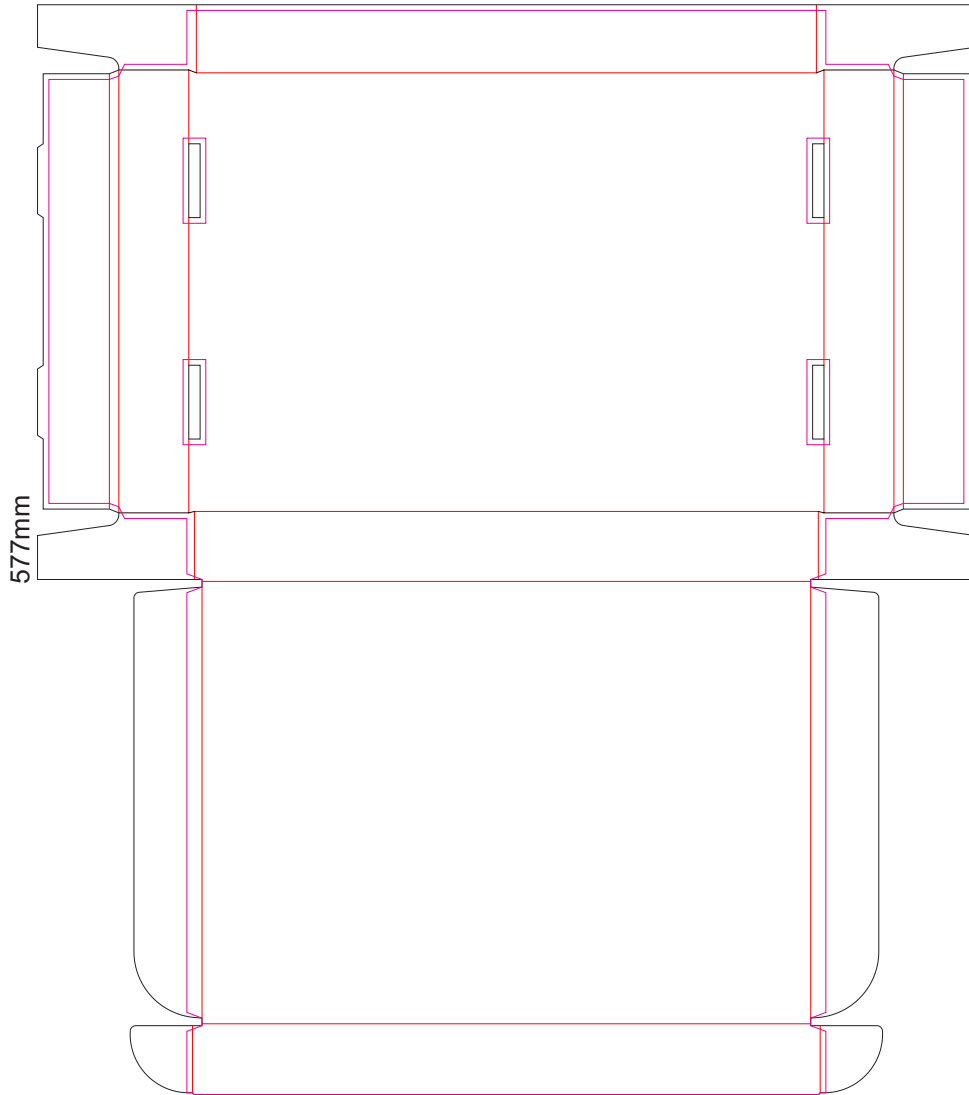

25% of Actual Size  
Digital Packaging Print

496mm

577mm

Artwork will be printed onto a natural corrugated substrate via CYMK printing (no white), some colour variation and corrugation lines should be considered acceptable. Changing the substrate of the box to a solid colour is not recommended.

**SIDE 1 - OUTSIDE**

**Black Lines - Cut Marks or Edges**

**Red Line - Fold Marks**

**Pink Line = Bleed off to here**

There will be no bleed on the leading edge

25% of Actual Size  
Digital Packaging Print

496mm

Artwork will be printed onto a natural corrugated substrate via CYMK printing (no white), some colour variation and corrugation lines should be considered acceptable. Changing the substrate of the box to a solid colour is not recommended.

**SIDE 2 - INSIDE**

**Black Lines - Cut Marks or Edges**

**Red Line - Fold Marks**

**Pink Line = Bleed off to here**

There will be no bleed on the leading edge