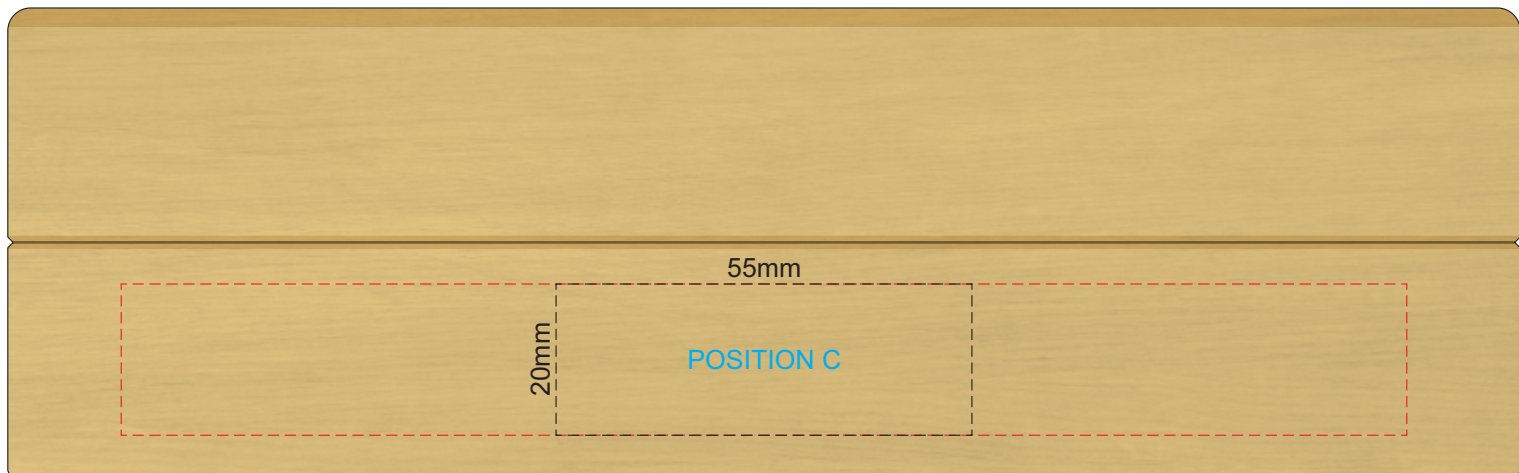

100% of Actual Size  
Pad Print  
Laser Engraving  
Direct Digital

**BOTTOM**

**TOP**

**SIDE**

This product is a natural material, please allow for variances in grain pattern and branding.

Engraves to a natural etch