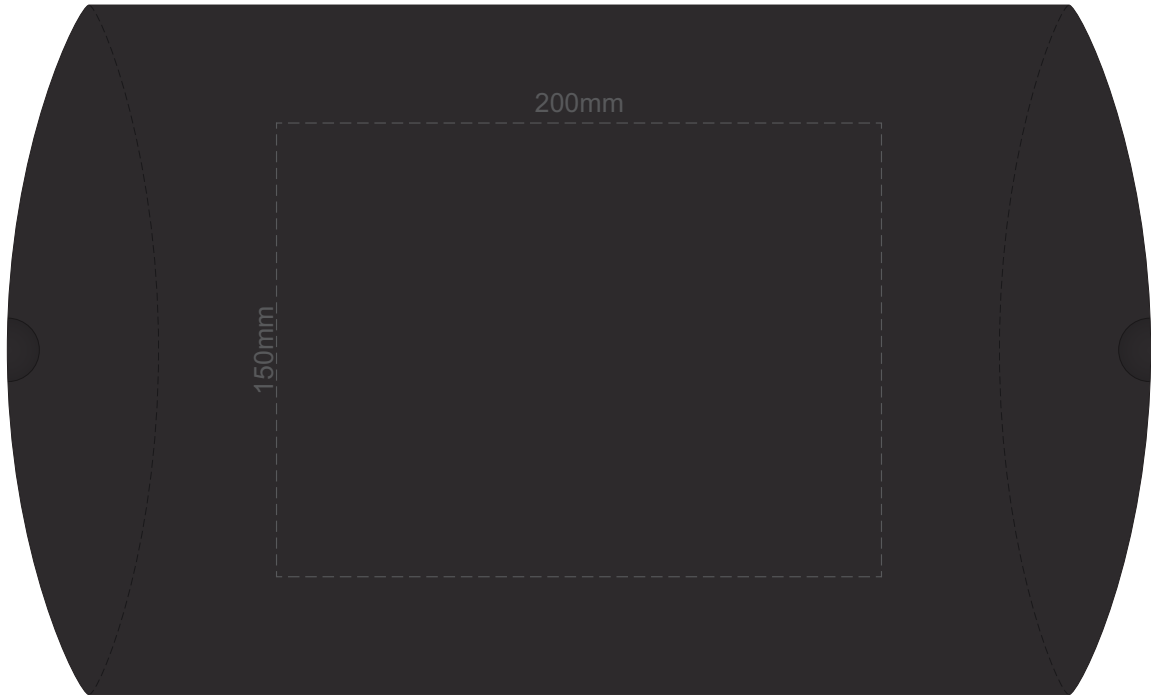

40% of Actual Size
Screen Print
(One colour only)

SIDE 1

SIDE 2

40% of Actual Size
Digital Packaging Print

SIDE 1

SIDE 2

Digital Print is only available for white and natural option
Artwork will be printed directly onto the product via CMYK printing (no white),
colours will not be vibrant due to white ink not being available for this process.