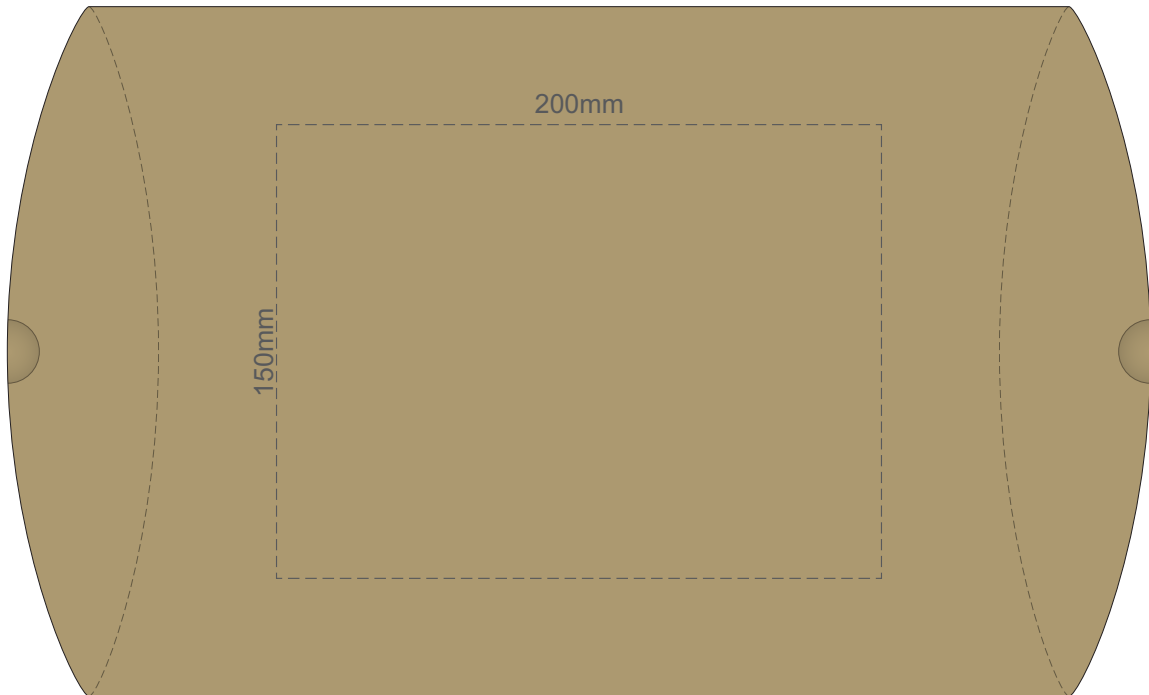

40% of Actual Size
Screen Print
(One colour only)

SIDE 1

SIDE 2

40% of Actual Size
Digital Packaging Print

SIDE 1

SIDE 2

Digital Print is only available for white and natural option
Artwork will be printed directly onto the product via CMYK printing (no white),
colours will not be vibrant due to white ink not being available for this process.