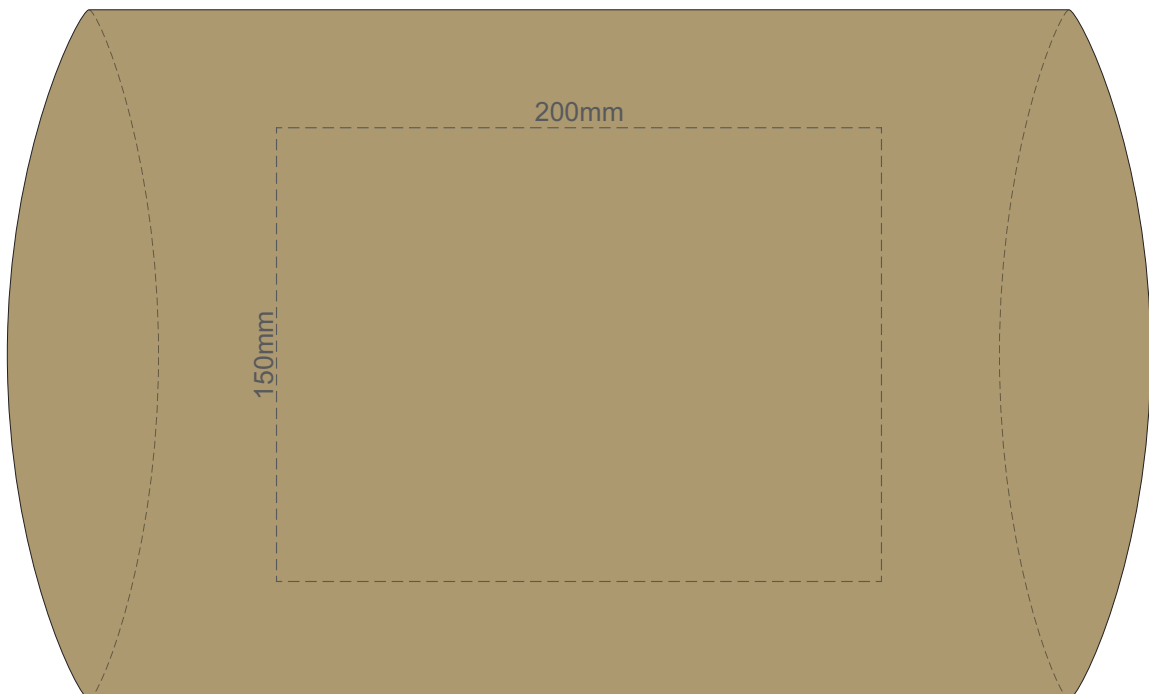

40% of Actual Size
Screen Print
(One colour only)

SIDE 1

SIDE 2

40% of Actual Size
Digital Packaging Print

SIDE 1

SIDE 2

Digital Print is only available for white and natural option
Artwork will be printed directly onto the product via CMYK printing (no white),
colours will not be vibrant due to white ink not being available for this process.