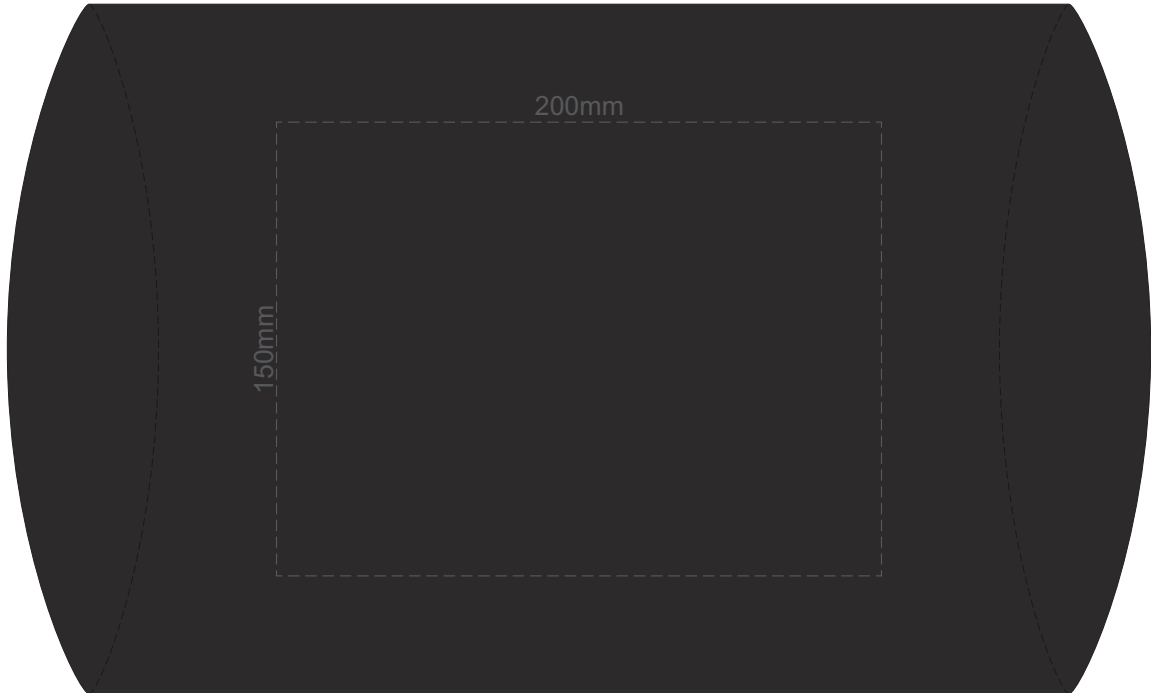

40% of Actual Size
Screen Print
(One colour only)

SIDE 1

SIDE 2

40% of Actual Size
Digital Packaging Print

SIDE 1

SIDE 2

Digital Print is only available for white and natural option
Artwork will be printed directly onto the product via CMYK printing (no white),
colours will not be vibrant due to white ink not being available for this process.