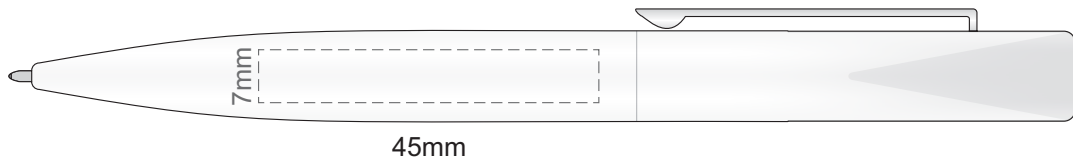

100% of Actual Size
Laser Engraving

POSITION F

45mm

45mm

POSITION H

Laser engraves to a mirror finish