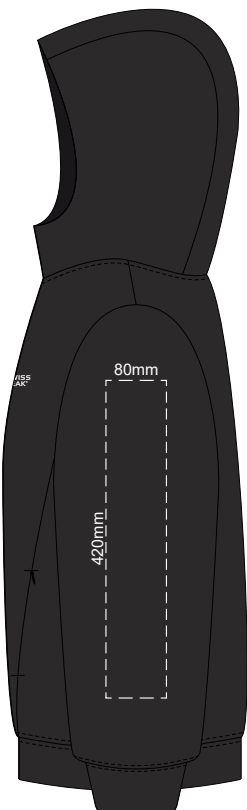

**MEDIUM
LEFT SLEEVE**