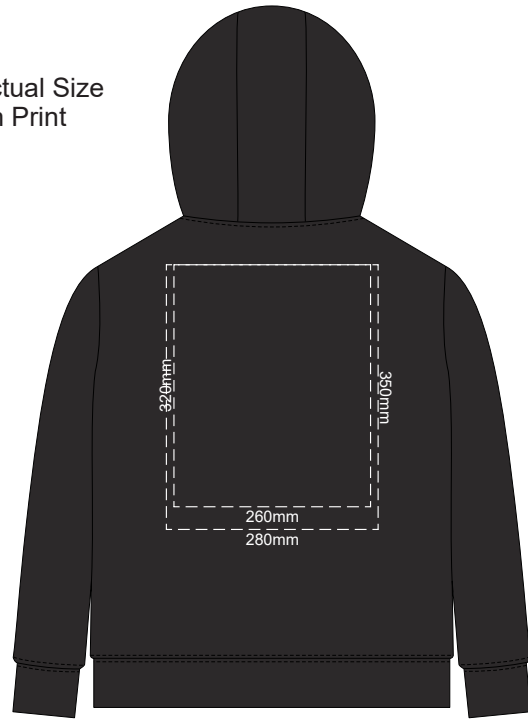

10% of Actual Size
Screen Print

FRONT EXTRA SMALL

BACK EXTRA SMALL

10% of Actual Size
Screen Print

FRONT SMALL

BACK SMALL

10% of Actual Size
Screen Print

FRONT MEDIUM

BACK MEDIUM

10% of Actual Size
Screen Print

FRONT LARGE

BACK LARGE

10% of Actual Size
Screen Print

FRONT EXTRA LARGE

BACK EXTRA LARGE

10% of Actual Size
Screen Print

FRONT XXL

BACK XXL

FRONT 3XL

10% of Actual Size
Screen Print

BACK 3XL

FRONT 4XL

10% of Actual Size
Screen Print

BACK 4XL

10% of Actual Size
Colourflex Transfer

FRONT EXTRA SMALL

BACK EXTRA SMALL

Print area 280x200mm can be rotated to best suit.

10% of Actual Size
Colourflex Transfer

FRONT SMALL

BACK SMALL

Print area 280x200mm can be rotated to best suit.