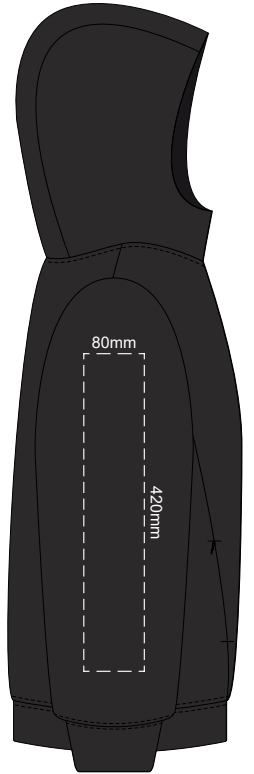

**SMALL
RIGHT SLEEVE**

10% of Actual Size
Colourflex Transfer

10% of Actual Size
Colourflex Transfer