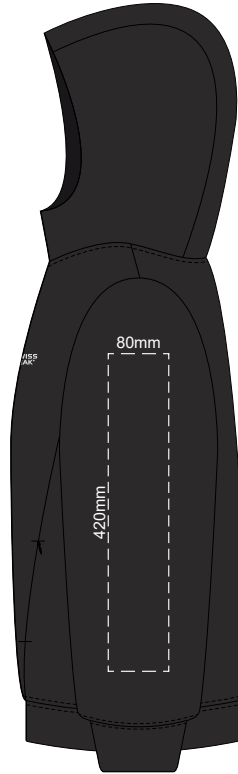

**SMALL
LEFT SLEEVE**