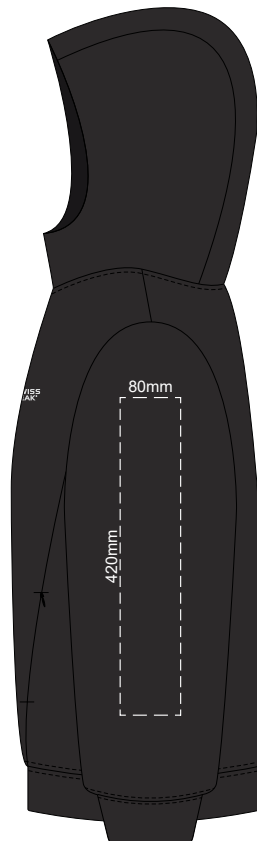

**LARGE
LEFT SLEEVE**