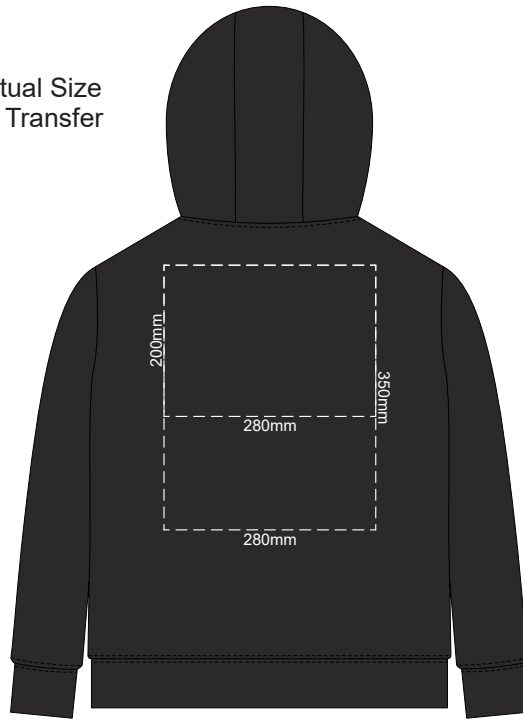

BACK MEDIUM

10% of Actual Size
Screen Print

FRONT LARGE

BACK LARGE

10% of Actual Size
Screen Print

FRONT EXTRA LARGE

BACK EXTRA LARGE

10% of Actual Size
Screen Print

FRONT XXL

BACK XXL

FRONT 3XL

10% of Actual Size
Screen Print

BACK 3XL

FRONT 4XL

10% of Actual Size
Screen Print

BACK 4XL

10% of Actual Size
Colourflex Transfer

FRONT EXTRA SMALL

BACK EXTRA SMALL

Print area 280x200mm can be rotated to best suit.

10% of Actual Size
Colourflex Transfer

FRONT SMALL

BACK SMALL

Print area 280x200mm can be rotated to best suit.

10% of Actual Size
Colourflex Transfer

FRONT MEDIUM

BACK MEDIUM

Print area 280x200mm can be rotated to best suit.

10% of Actual Size
Colourflex Transfer

FRONT LARGE

BACK LARGE

Print area 280x200mm can be rotated to best suit.