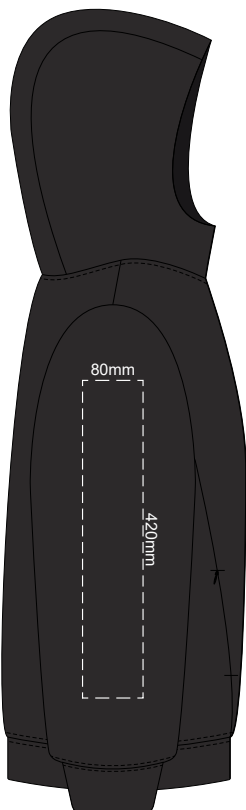

**MEDIUM
RIGHT SLEEVE**