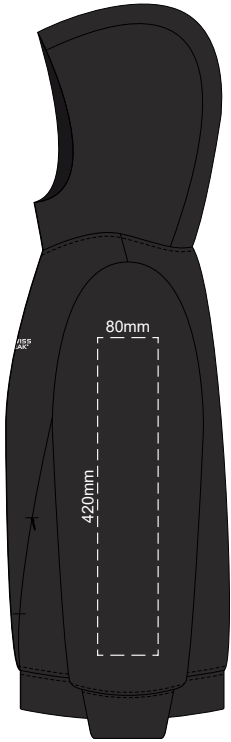

10% of Actual Size
Colourflex Transfer

FRONT EXTRA LARGE

BACK EXTRA LARGE

Print area 280x200mm can be rotated to best suit.

10% of Actual Size
Colourflex Transfer

FRONT XXL

BACK XXL

Print area 280x200mm can be rotated to best suit.

FRONT 3XL

10% of Actual Size
Colourflex Transfer

BACK 3XL

Print area 280x200mm can be rotated to best suit.

FRONT 4XL

10% of Actual Size
Colourflex Transfer

BACK 4XL

Print area 280x200mm can be rotated to best suit.

10% of Actual Size
Colourflex Transfer

10% of Actual Size
Colourflex Transfer

**EXTRA SMALL
LEFT SLEEVE**

**EXTRA SMALL
RIGHT SLEEVE**

**SMALL
LEFT SLEEVE**

**SMALL
RIGHT SLEEVE**

10% of Actual Size
Colourflex Transfer

10% of Actual Size
Colourflex Transfer

**MEDIUM
LEFT SLEEVE**

**MEDIUM
RIGHT SLEEVE**

**LARGE
LEFT SLEEVE**

**LARGE
RIGHT SLEEVE**

10% of Actual Size
Colourflex Transfer

10% of Actual Size
Colourflex Transfer