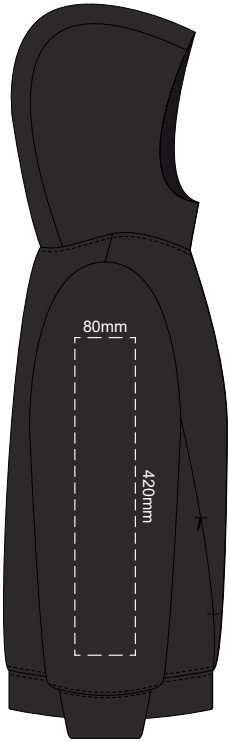

10% of Actual Size
Colourflex Transfer

FRONT EXTRA LARGE

BACK EXTRA LARGE

Print area 280x200mm can be rotated to best suit.

10% of Actual Size
Colourflex Transfer

FRONT XXL

BACK XXL

Print area 280x200mm can be rotated to best suit.

FRONT 3XL

10% of Actual Size
Colourflex Transfer

BACK 3XL

Print area 280x200mm can be rotated to best suit.

FRONT 4XL

10% of Actual Size
Colourflex Transfer

BACK 4XL

Print area 280x200mm can be rotated to best suit.

10% of Actual Size
Colourflex Transfer

10% of Actual Size
Colourflex Transfer

**EXTRA SMALL
LEFT SLEEVE**

**EXTRA SMALL
RIGHT SLEEVE**

**SMALL
LEFT SLEEVE**

**SMALL
RIGHT SLEEVE**

10% of Actual Size
Colourflex Transfer

10% of Actual Size
Colourflex Transfer

**MEDIUM
LEFT SLEEVE**

**MEDIUM
RIGHT SLEEVE**

**LARGE
LEFT SLEEVE**

**LARGE
RIGHT SLEEVE**

10% of Actual Size
Colourflex Transfer

10% of Actual Size
Colourflex Transfer