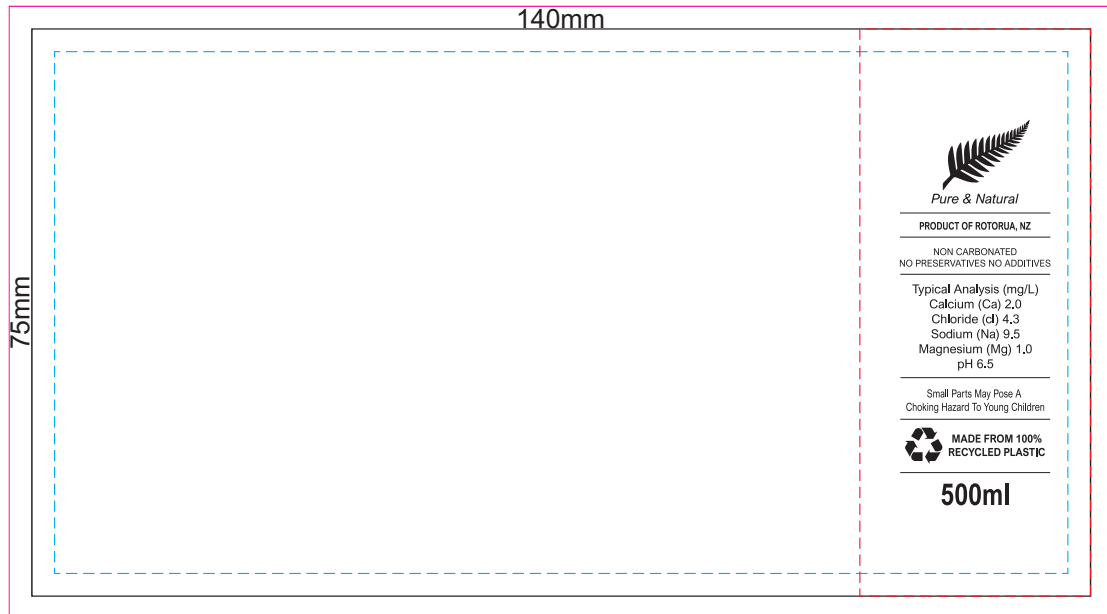

100% of Actual Size
Digital Label

Please note: **Red dotted line** (ingredient artwork) cannot be remove BUT can have a customized background, print colour and be moved anywhere within the Black Line.

Blue Line = The SIGNIFICANT PRINT AREA
(Keep all critical images & text within this box)

Black Line = Maximum print area

Pink Line = Bleed off to here

100% of Actual Size
Digital Label

Please note: **Red dotted line** (ingredient artwork) cannot be remove BUT can have a customized background, print colour and be moved anywhere within the Black Line.

Blue Line = The SIGNIFICANT PRINT AREA
(Keep all critical images & text within this box)

Black Line = Maximum print area

Pink Line = Bleed off to here