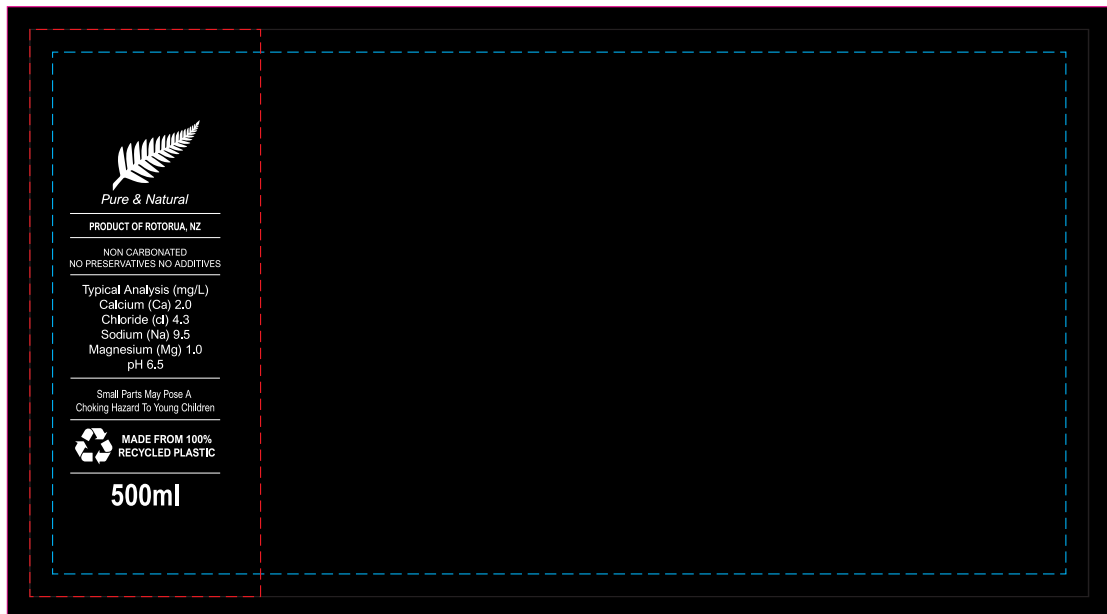

100% of Actual Size
Digital Label

Please note: **Red dotted line** (ingredient artwork) cannot be remove BUT can have a customized background, print colour and be moved anywhere within the Black Line.

Blue Line = The SIGNIFICANT PRINT AREA
(Keep all critical images & text within this box)

Black Line = Maximum print area

Pink Line = Bleed off to here

100% of Actual Size
Digital Label

Please note: **Red dotted line** (ingredient artwork) cannot be remove BUT can have a customized background, print colour and be moved anywhere within the Black Line.

Blue Line = The SIGNIFICANT PRINT AREA
(Keep all critical images & text within this box)

Black Line = Maximum print area

Pink Line = Bleed off to here