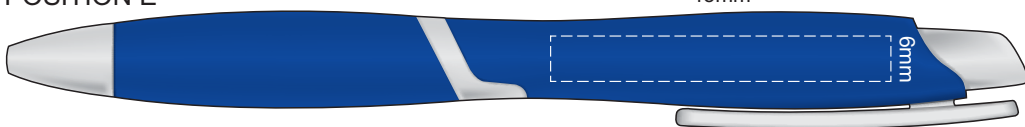

100% of Actual Size
Pad Print

POSITION D

POSITION E

100% of Actual Size
Direct Digital

POSITION D

POSITION E

100% of Actual Size
Direct Digital

POSITION D

POSITION E

100% of Actual Size
Pad Print (one side only)

100% of Actual Size
Digital Packaging Print
(one side only)

Digital Print is only available for natural option
Artwork will be printed directly onto the product via CMYK printing (no white),
colours will not be vibrant due to white ink not being available for this process.