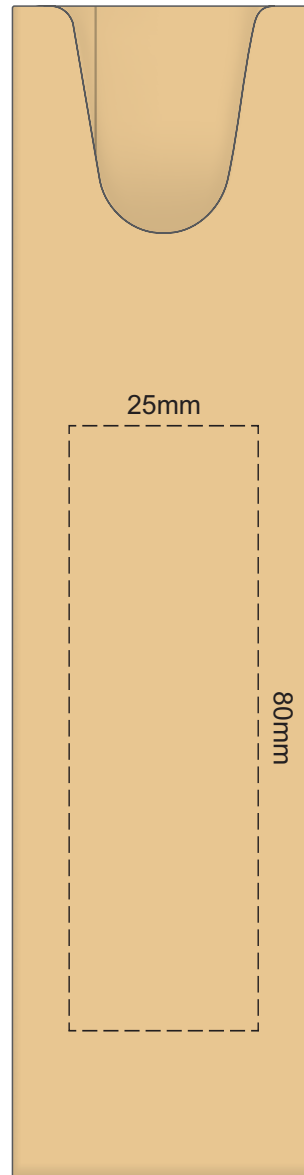

100% of Actual Size
Pad Print

POSITION D

POSITION E

100% of Actual Size
Direct Digital

POSITION D

POSITION E

100% of Actual Size
Direct Digital

POSITION D

POSITION E

100% of Actual Size
Pad Print (one side only)

100% of Actual Size
Digital Packaging Print
(one side only)

Digital Print is only available for natural option
Artwork will be printed directly onto the product via CMYK printing (no white),
colours will not be vibrant due to white ink not being available for this process.