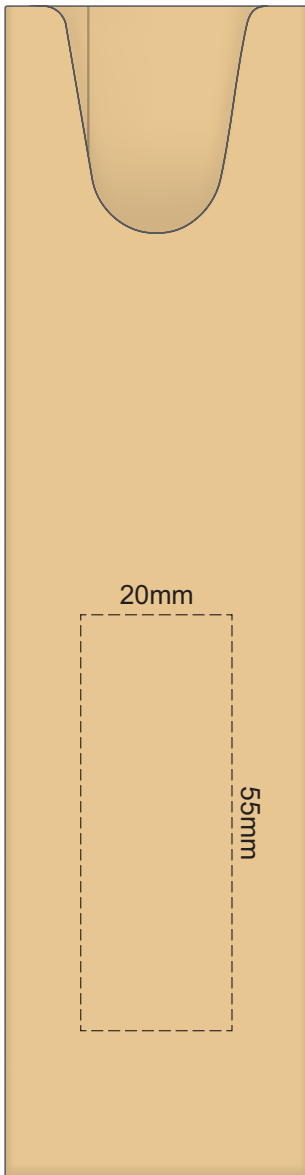

100% of Actual Size
Pad Print

POSITION D

POSITION E

100% of Actual Size
Direct Digital

POSITION D

POSITION E

100% of Actual Size
Direct Digital

POSITION D

POSITION E

100% of Actual Size
Pad Print (one side only)

100% of Actual Size
Digital Packaging Print
(one side only)

Digital Print is only available for natural option
Artwork will be printed directly onto the product via CMYK printing (no white),
colours will not be vibrant due to white ink not being available for this process.