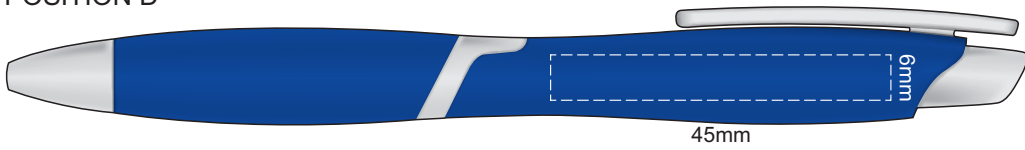

100% of Actual Size
Pad Print

POSITION D

POSITION E

100% of Actual Size
Direct Digital

POSITION D

POSITION E

100% of Actual Size
Direct Digital

POSITION D

POSITION E

100% of Actual Size
Pad Print (one side only)

100% of Actual Size
Digital Packaging Print
(one side only)

Digital Print is only available for natural option
Artwork will be printed directly onto the product via CMYK printing (no white),
colours will not be vibrant due to white ink not being available for this process.