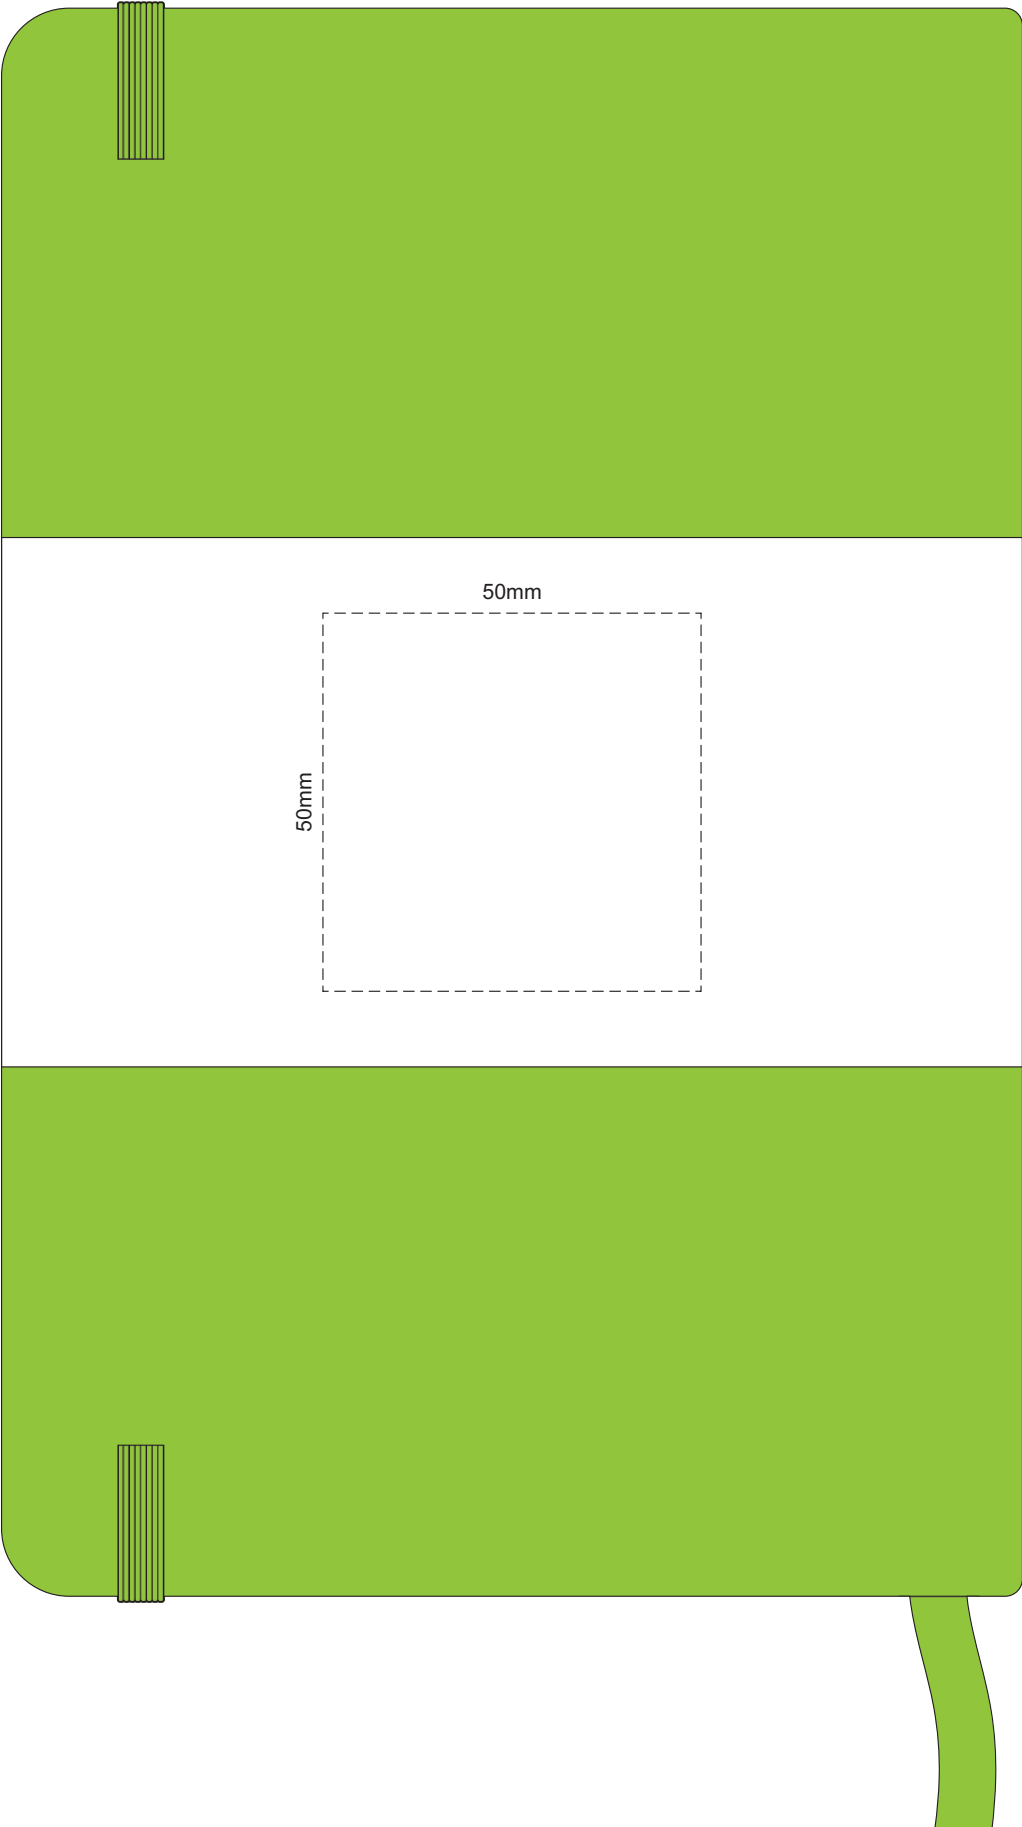

100% of Actual Size
Screen Print (one color)

 Engraves to Oxidised White

100% of Actual Size
Pad Print

100% of Actual Size
Pad Print BACK

100% of Actual Size
Direct Digital

100% of Actual Size
Foil Printing Front Cover
FRONT ONLY

Please note: Print area 70mm x 50mm is **moveable within the red dotted area**, the print area cannot be rotated. The printing will inherit the texture of the substrate which may affect the legibility of small text or appearance of fine detail.

-  Copper Foil Print Colour
-  Silver Foil Print Colour
-  Gold Foil Print Colour

70% of Actual Size
Digital Print - Belly Band Template

Artwork will be printed directly onto the product via CMYK printing (no white), colours will not be vibrant due to white ink not being available for this process

Green Line = Fold Lines when assembled on notebook

Blue Line = The SIGNIFICANT PRINT AREA

(Keep all critical images & text within this box)

Black Line = Maximum print area

Pink Line = Bleed off to here

25% of Actual Size