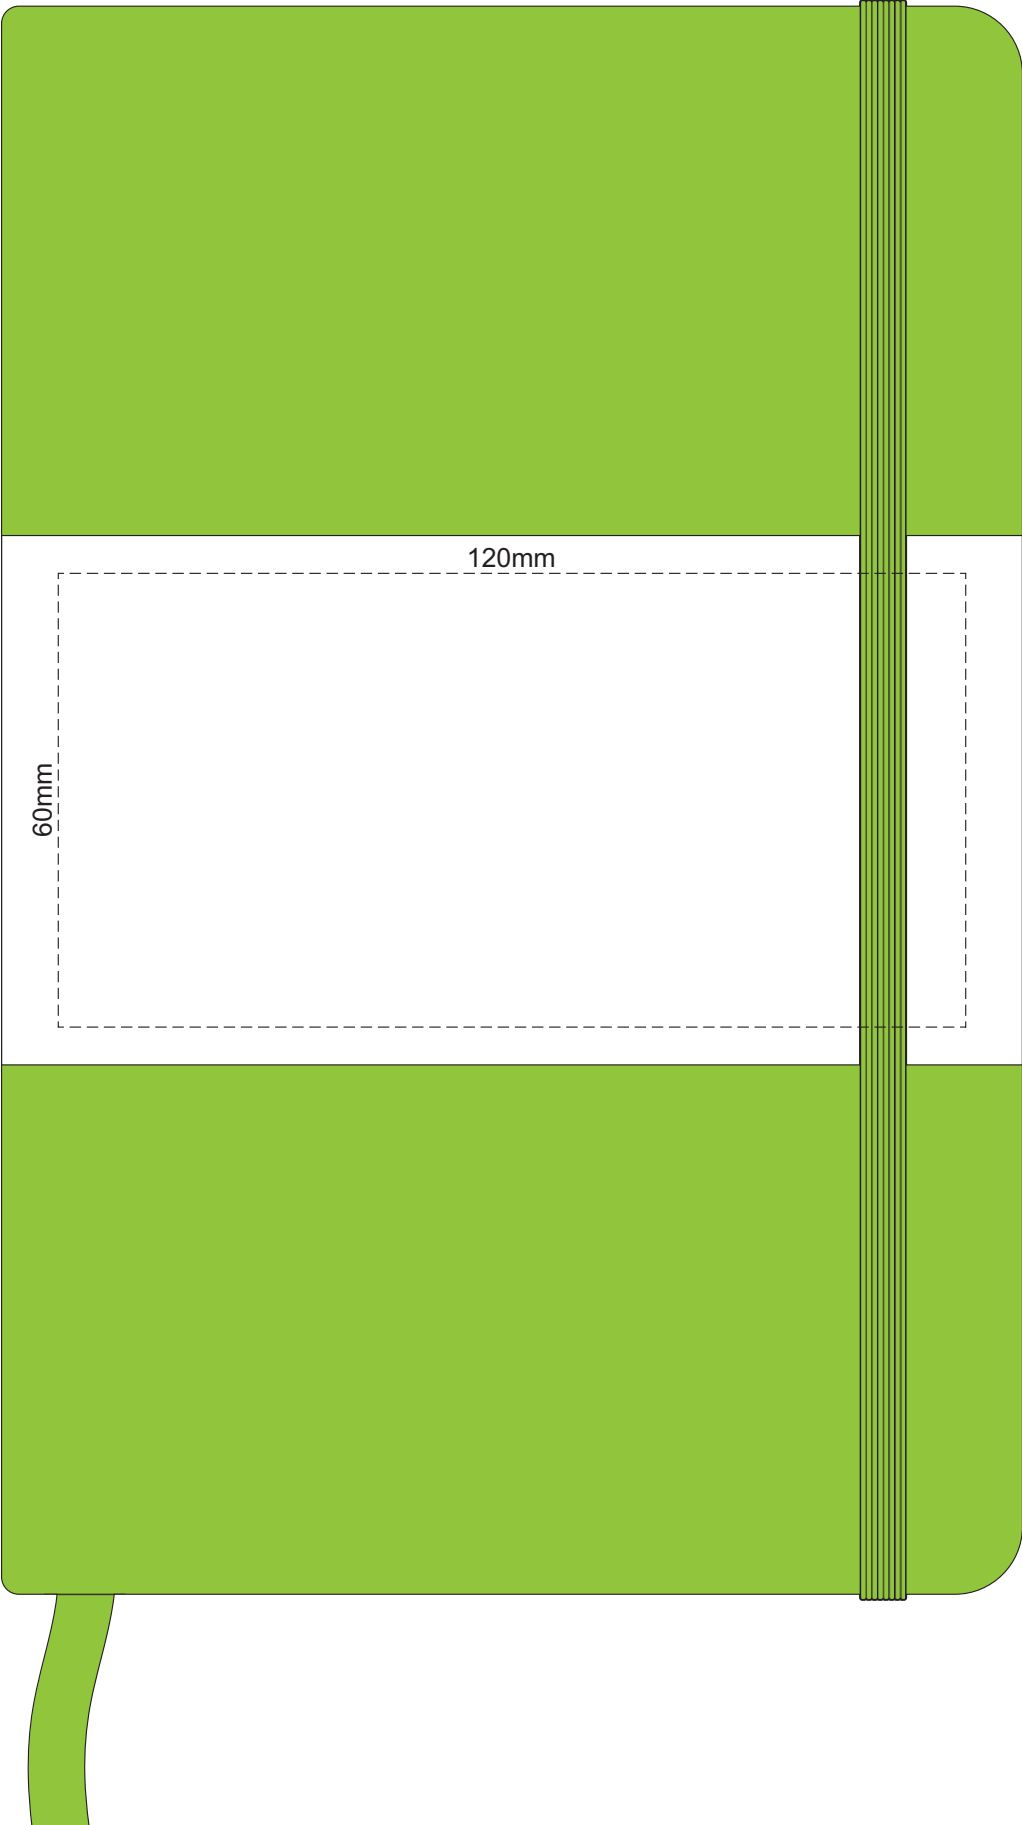

100% of Actual Size
Screen Print (one color)

 Engraves to Oxidised White

100% of Actual Size
Pad Print

100% of Actual Size
Pad Print BACK

100% of Actual Size
Direct Digital

100% of Actual Size
Foil Printing Front Cover
FRONT ONLY

Please note: Print area 70mm x 50mm is **moveable within the red dotted area**, the print area cannot be rotated. The printing will inherit the texture of the substrate which may affect the legibility of small text or appearance of fine detail.

-  Copper Foil Print Colour
-  Silver Foil Print Colour
-  Gold Foil Print Colour

70% of Actual Size
Digital Print - Belly Band Template

Artwork will be printed directly onto the product via CMYK printing (no white), colours will not be vibrant due to white ink not being available for this process

Green Line = Fold Lines when assembled on notebook

Blue Line = The SIGNIFICANT PRINT AREA

(Keep all critical images & text within this box)

Black Line = Maximum print area

Pink Line = Bleed off to here

25% of Actual Size