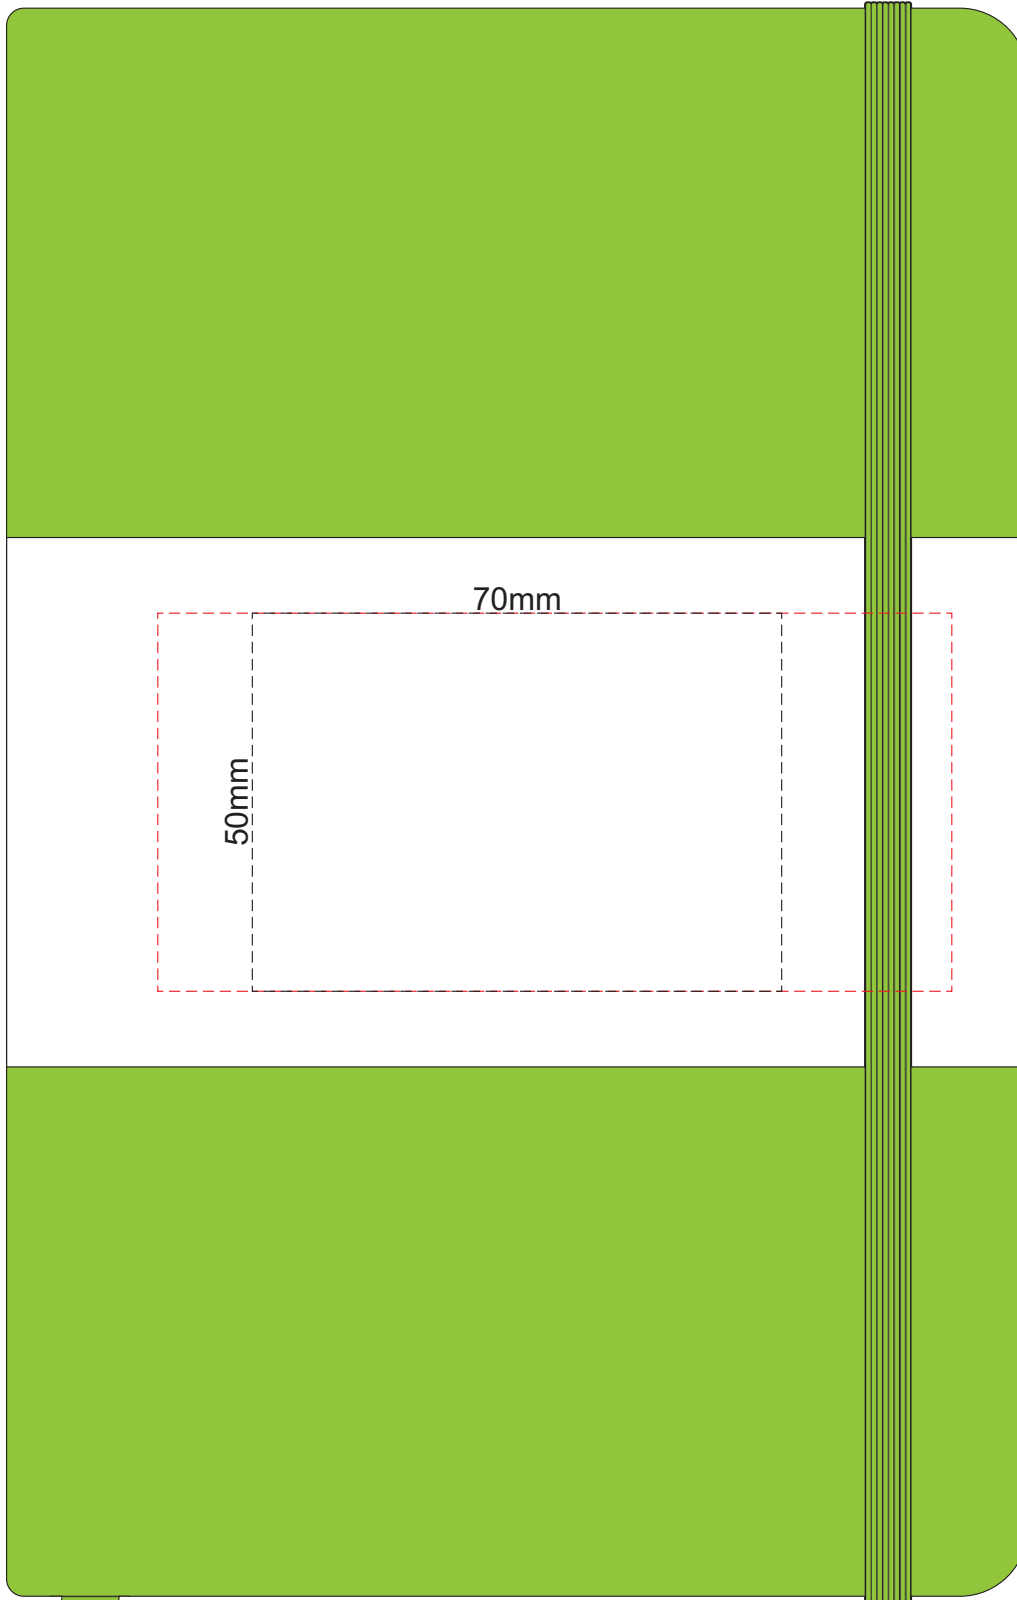

100% of Actual Size
Screen Print (one color)

 Engraves to Oxidised White

100% of Actual Size
Pad Print

100% of Actual Size
Pad Print BACK

100% of Actual Size
Direct Digital

100% of Actual Size
Foil Printing Front Cover
FRONT ONLY

Please note: Print area 70mm x 50mm is **moveable within the red dotted area**, the print area cannot be rotated. The printing will inherit the texture of the substrate which may affect the legibility of small text or appearance of fine detail.

-  Copper Foil Print Colour
-  Silver Foil Print Colour
-  Gold Foil Print Colour

70% of Actual Size
Digital Print - Belly Band Template

Artwork will be printed directly onto the product via CMYK printing (no white), colours will not be vibrant due to white ink not being available for this process

Green Line = Fold Lines when assembled on notebook

Blue Line = The SIGNIFICANT PRINT AREA

(Keep all critical images & text within this box)

Black Line = Maximum print area

Pink Line = Bleed off to here

25% of Actual Size