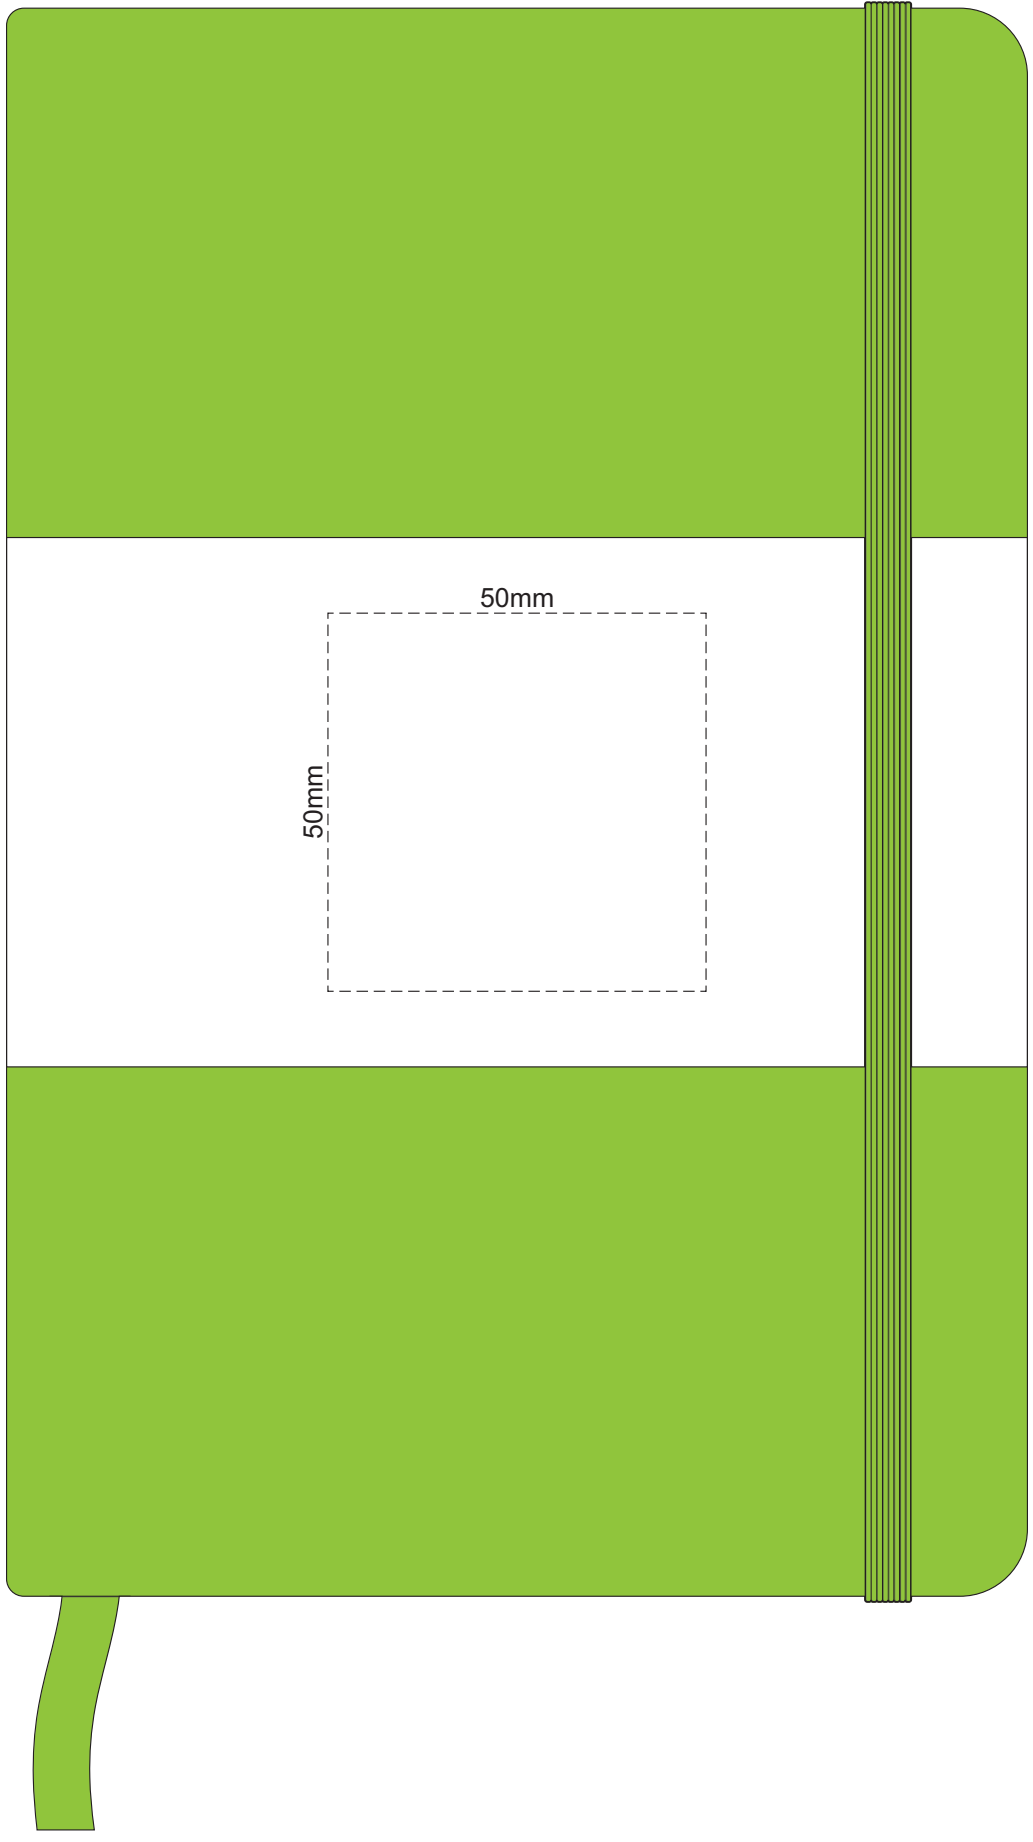

100% of Actual Size
Screen Print (one color)

 Engraves to Oxidised White

100% of Actual Size
Pad Print

100% of Actual Size
Pad Print BACK

100% of Actual Size
Direct Digital

100% of Actual Size
Foil Printing Front Cover
FRONT ONLY

Please note: Print area 70mm x 50mm is **moveable within the red dotted area**, the print area cannot be rotated. The printing will inherit the texture of the substrate which may affect the legibility of small text or appearance of fine detail.

-  Copper Foil Print Colour
-  Silver Foil Print Colour
-  Gold Foil Print Colour

70% of Actual Size
Digital Print - Belly Band Template

Artwork will be printed directly onto the product via CMYK printing (no white), colours will not be vibrant due to white ink not being available for this process

Green Line = Fold Lines when assembled on notebook

Blue Line = The SIGNIFICANT PRINT AREA

(Keep all critical images & text within this box)

Black Line = Maximum print area

Pink Line = Bleed off to here

25% of Actual Size