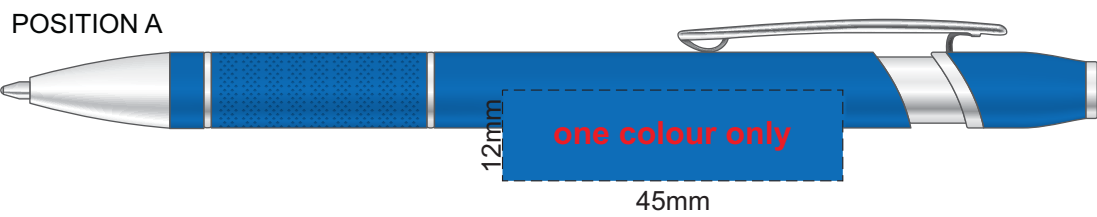

100% of Actual Size
Screen Print (one color)

 Engraves to Oxidised White

100% of Actual Size
Pad Print

100% of Actual Size
Pad Print BACK

100% of Actual Size
Direct Digital

100% of Actual Size
Foil Printing Front Cover
FRONT ONLY

Please note: Print area 70mm x 50mm is **moveable within the red dotted area**, the print area cannot be rotated. The printing will inherit the texture of the substrate which may affect the legibility of small text or appearance of fine detail.