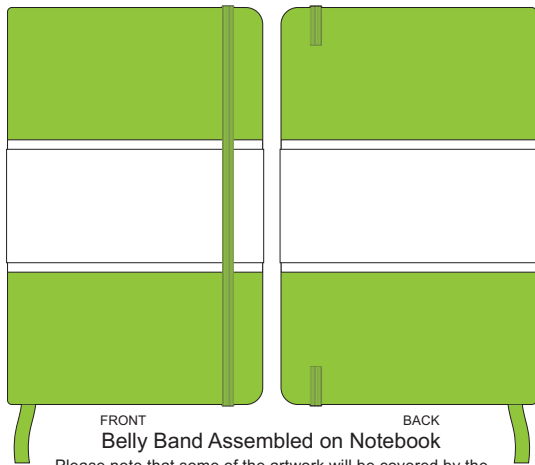

Please note: Print area 70mm x 50mm is **moveable within the red dotted area**, the print area cannot be rotated. The printing will inherit the texture of the substrate which may affect the legibility of small text or appearance of fine detail.

-  Copper Foil Print Colour
-  Silver Foil Print Colour
-  Gold Foil Print Colour

70% of Actual Size
Digital Print - Belly Band Template

Artwork will be printed directly onto the product via CMYK printing (no white), colours will not be vibrant due to white ink not being available for this process

Green Line = Fold Lines when assembled on notebook

Blue Line = The SIGNIFICANT PRINT AREA

(Keep all critical images & text within this box)

Black Line = Maximum print area

Pink Line = Bleed off to here

25% of Actual Size

Please note that some of the artwork will be covered by the notebook closure strap when assembled.

100% of Actual Size

100% of Actual Size

65mm

35mm