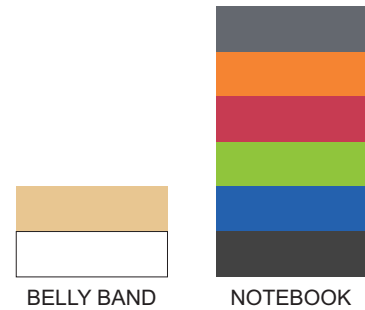

70% of Actual Size
Digital Print - Belly Band Template

Artwork will be printed directly onto the product via CMYK printing (no white), colours will not be vibrant due to white ink not being available for this process

Green Line = Fold Lines when assembled on notebook

Blue Line = The SIGNIFICANT PRINT AREA

(Keep all critical images & text within this box)

Black Line = Maximum print area

Pink Line = Bleed off to here

25% of Actual Size

Please note that some of the artwork will be covered by the notebook closure strap when assembled.