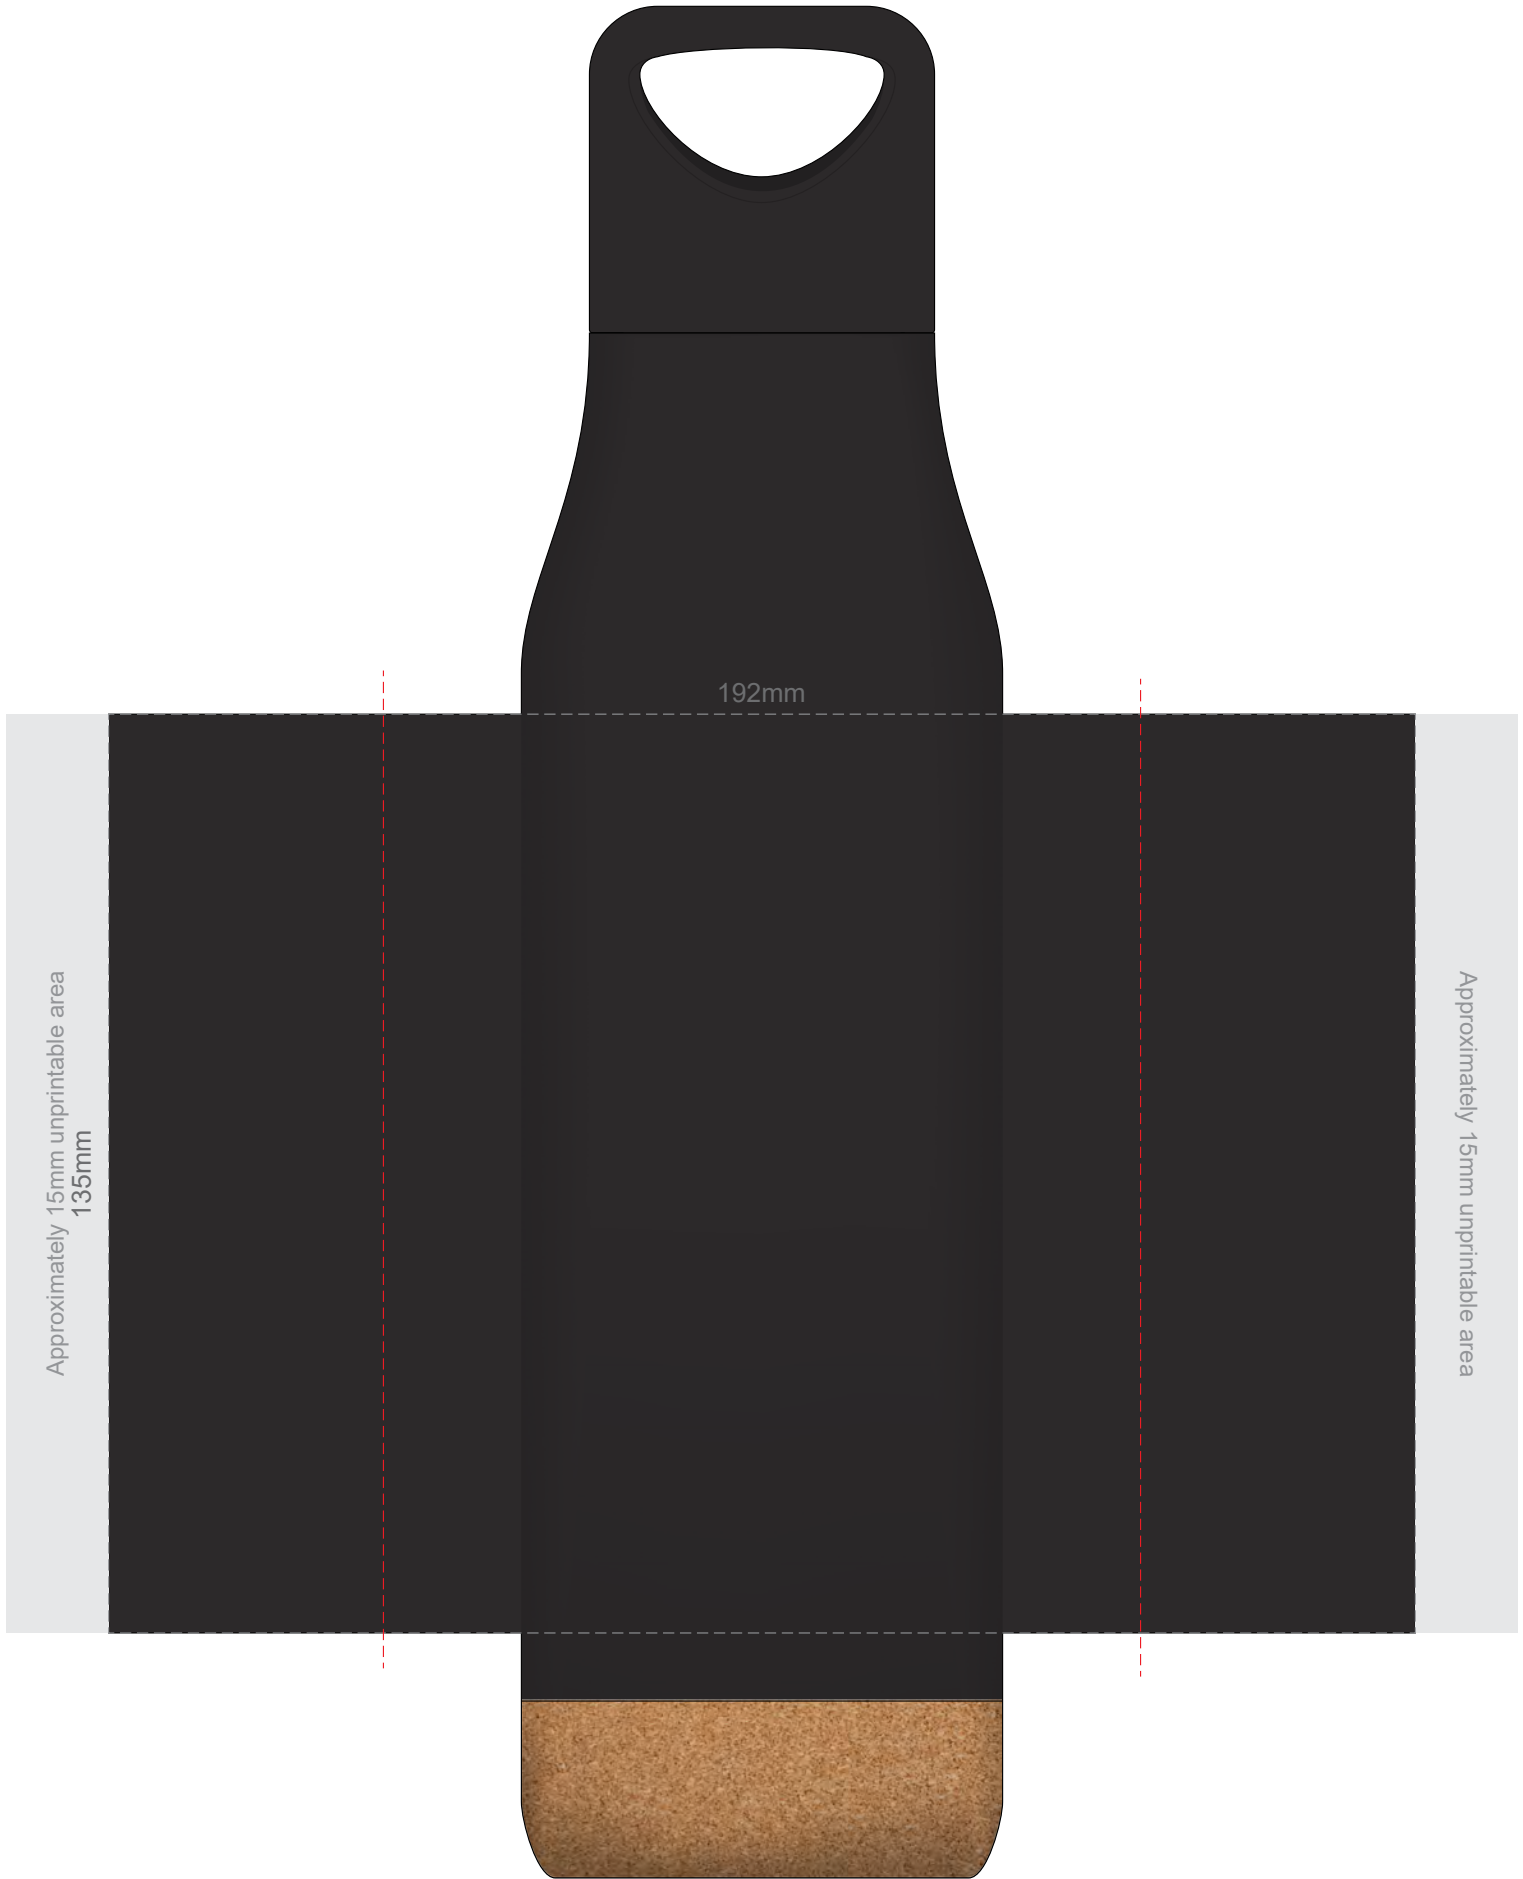

100% of Actual Size
Pad Print

100% of Actual Size
Laser Engraving

Shiny Stainless Steel Finish

90% of Actual Size
Screen Print

192mm

Approximately 15mm unprintable area
135mm

Approximately 15mm unprintable area

Red Line = Exact opposites of the product
(centre artwork to the red line)