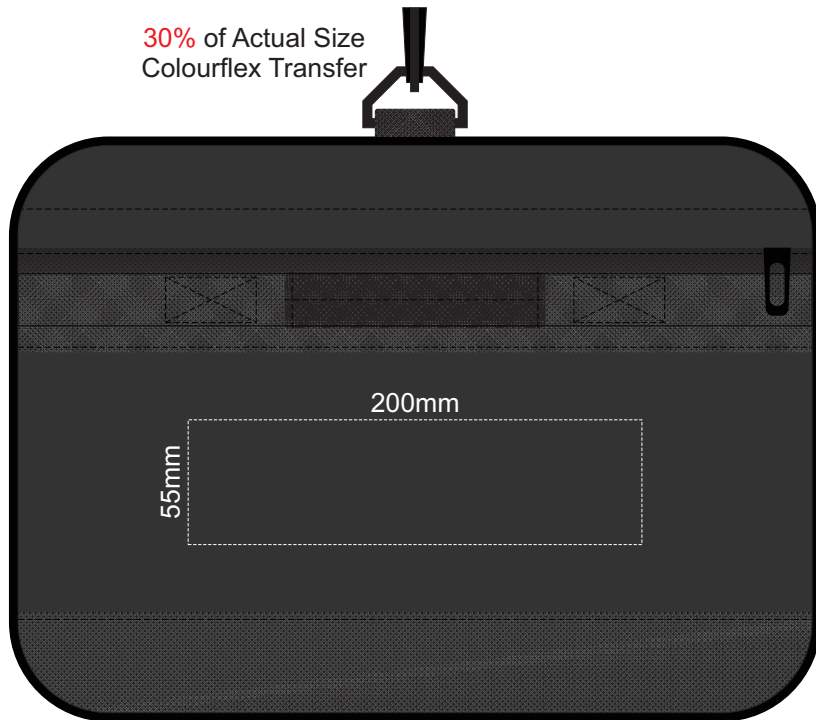

30% of Actual Size
Colourflex Transfer

FRONT POCKET

30% of Actual Size
Colourflex Transfer

LEFT POCKET

30% of Actual Size
Colourflex Transfer

RIGHT POCKET