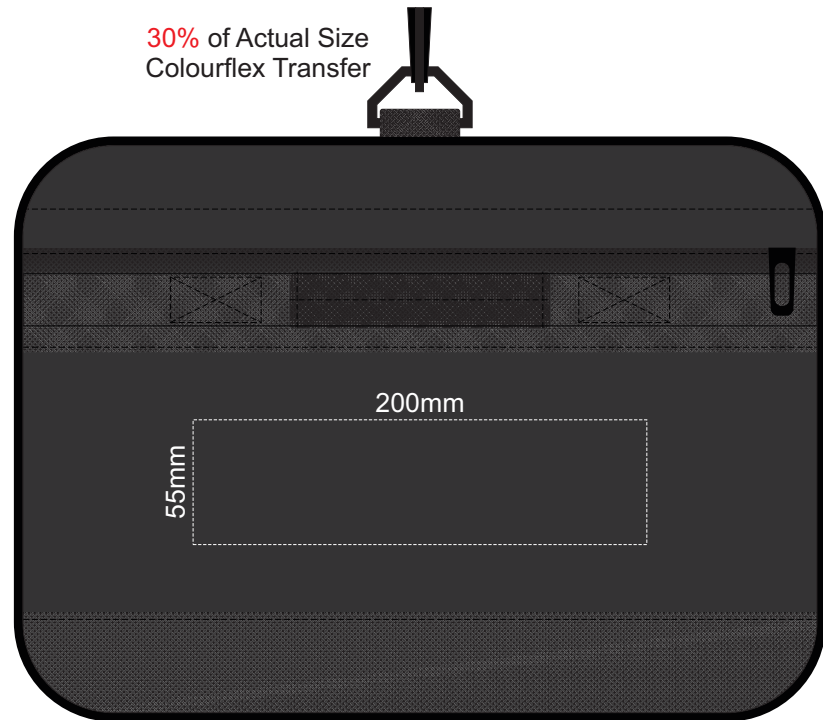

30% of Actual Size
Colourflex Transfer

FRONT POCKET

30% of Actual Size
Colourflex Transfer

LEFT POCKET

30% of Actual Size
Colourflex Transfer

RIGHT POCKET