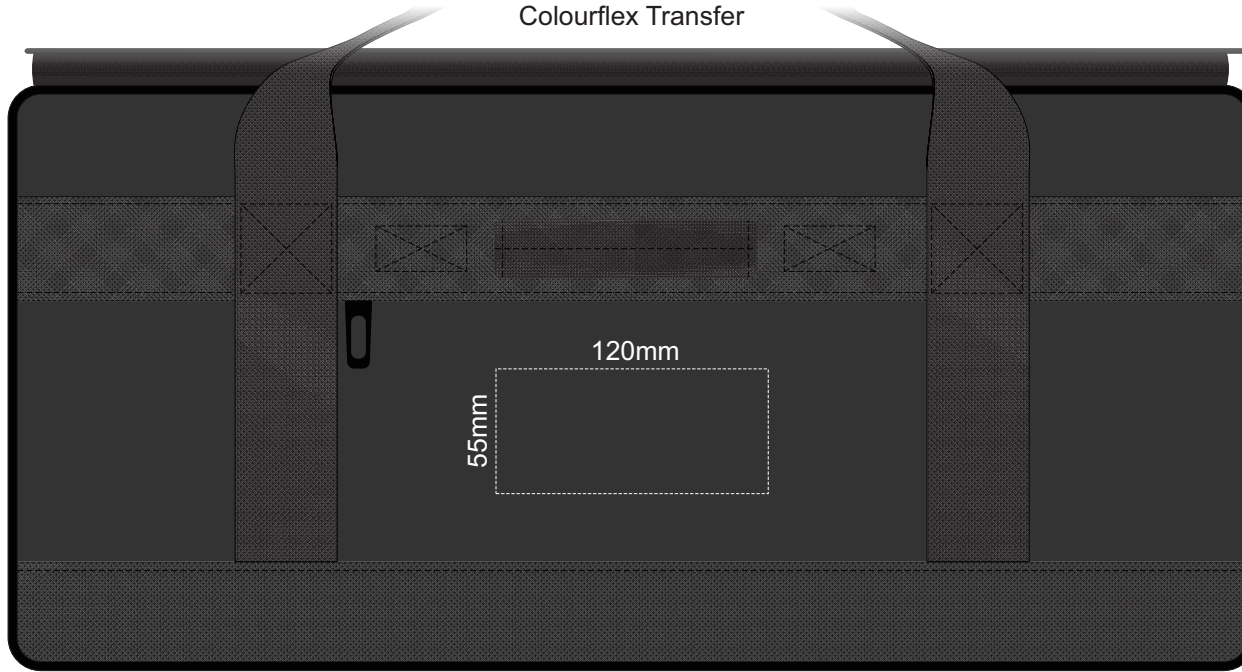

30% of Actual Size
Colourflex Transfer

FRONT POCKET

30% of Actual Size
Colourflex Transfer

LEFT POCKET

30% of Actual Size
Colourflex Transfer

RIGHT POCKET