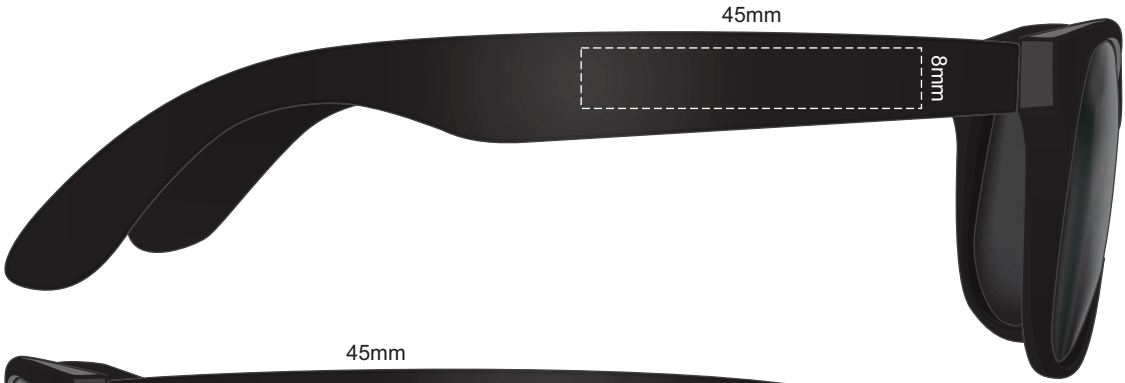

100% of Actual Size
Pad Print

100% of Actual Size
Screen Print (one colour)
Colourflex Transfer