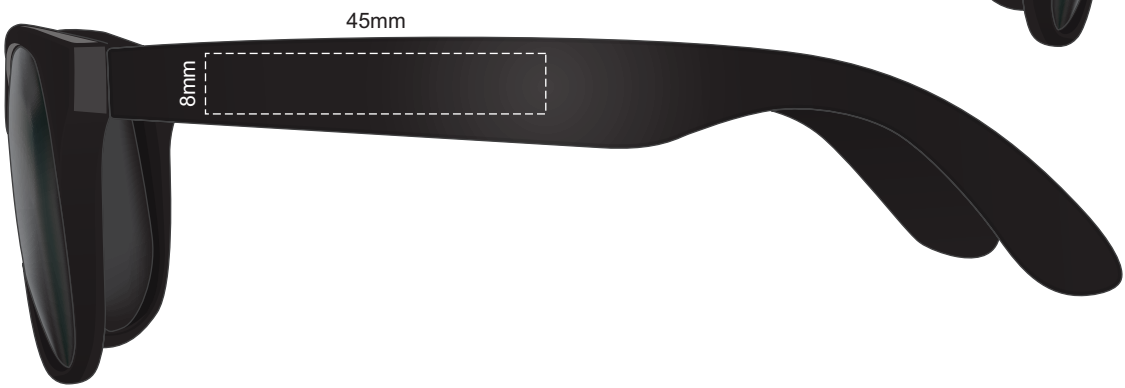

100% of Actual Size
Pad Print

100% of Actual Size
Screen Print (one colour)
Colourflex Transfer