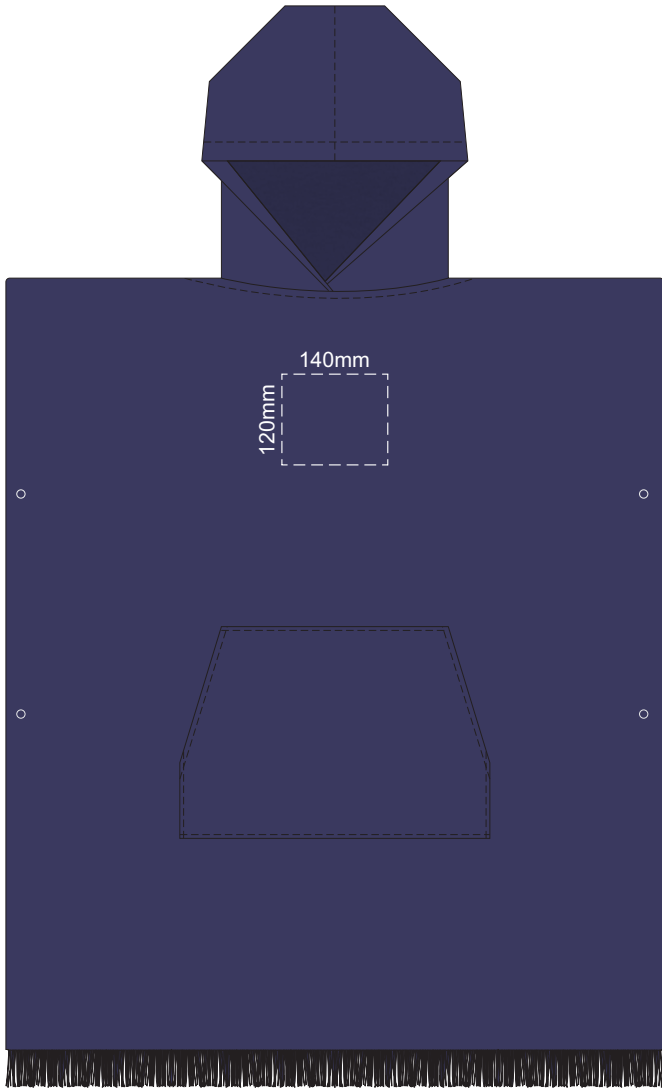

10% of Actual Size
Embroidery

FRONT

10% of Actual Size
Embroidery

BACK

10% of Actual Size
Colourflex Transfer

FRONT

10% of Actual Size
Colourflex Transfer

BACK