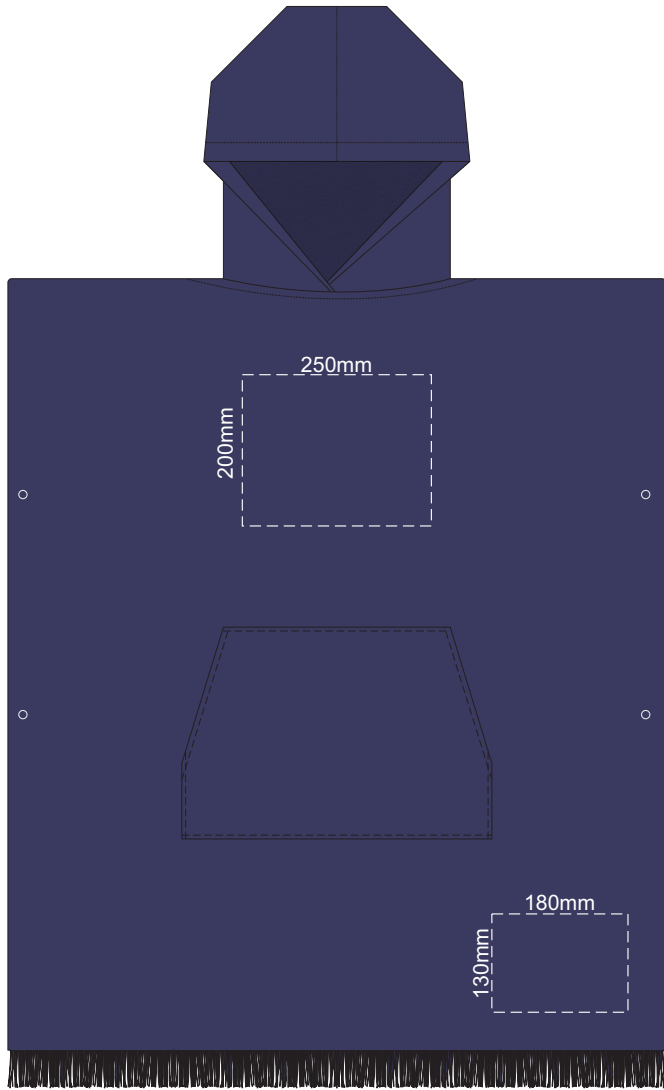

10% of Actual Size
Embroidery

FRONT

10% of Actual Size
Embroidery

BACK

10% of Actual Size
Colourflex Transfer

FRONT

10% of Actual Size
Colourflex Transfer

BACK