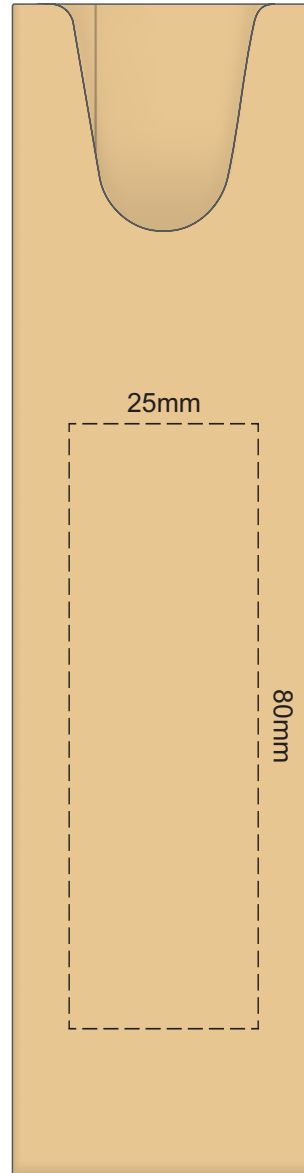

100% of Actual Size
Pad Print

POSITION D

POSITION E

POSITION K

100% of Actual Size
Direct Digital

POSITION D

POSITION E

100% of Actual Size
Direct Digital

POSITION D

POSITION E

100% of Actual Size
Pad Print (one side only)

100% of Actual Size
Digital Packaging Print
(one side only)

Digital Print is only available for natural option
Artwork will be printed directly onto the product via CMYK printing (no white),
colours will not be vibrant due to white ink not being available for this process.