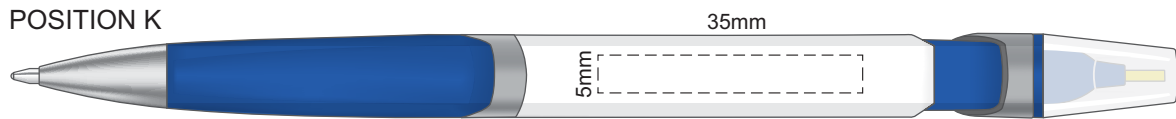

100% of Actual Size
Pad Print

POSITION D

POSITION E

POSITION K

100% of Actual Size
Direct Digital

POSITION D

POSITION E

100% of Actual Size
Direct Digital

POSITION D

POSITION E

100% of Actual Size
Pad Print (one side only)

100% of Actual Size
Digital Packaging Print
(one side only)

Digital Print is only available for natural option
Artwork will be printed directly onto the product via CMYK printing (no white),
colours will not be vibrant due to white ink not being available for this process.