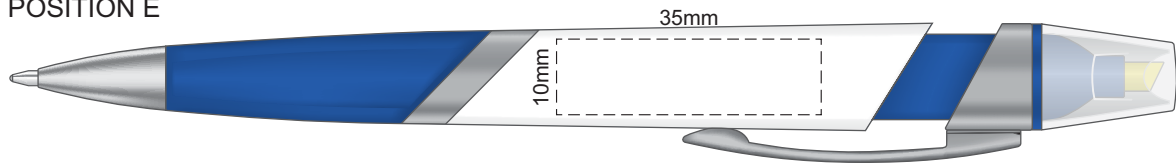

100% of Actual Size
Pad Print

POSITION D

POSITION E

POSITION K

100% of Actual Size
Direct Digital

POSITION D

POSITION E

100% of Actual Size
Direct Digital

POSITION D

POSITION E

100% of Actual Size
Pad Print (one side only)

100% of Actual Size
Digital Packaging Print
(one side only)

Digital Print is only available for natural option
Artwork will be printed directly onto the product via CMYK printing (no white),
colours will not be vibrant due to white ink not being available for this process.