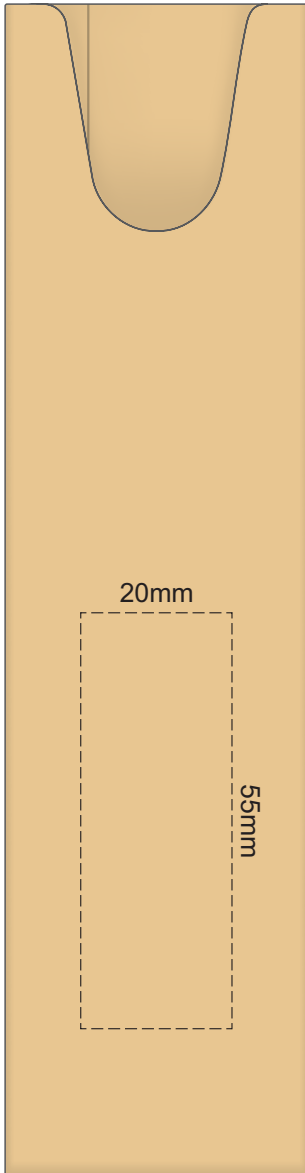

100% of Actual Size
Pad Print

POSITION D

POSITION E

POSITION K

100% of Actual Size
Direct Digital

POSITION D

POSITION E

100% of Actual Size
Direct Digital

POSITION D

POSITION E

100% of Actual Size
Pad Print (one side only)

100% of Actual Size
Digital Packaging Print
(one side only)

Digital Print is only available for natural option
Artwork will be printed directly onto the product via CMYK printing (no white),
colours will not be vibrant due to white ink not being available for this process.