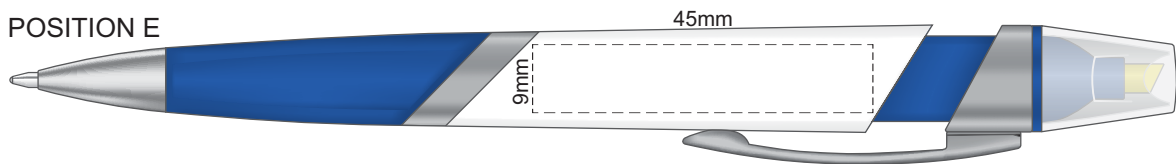

100% of Actual Size
Pad Print

POSITION D

POSITION E

POSITION K

100% of Actual Size
Direct Digital

POSITION D

POSITION E

100% of Actual Size
Direct Digital

POSITION D

POSITION E

100% of Actual Size
Pad Print (one side only)

100% of Actual Size
Digital Packaging Print
(one side only)

Digital Print is only available for natural option
Artwork will be printed directly onto the product via CMYK printing (no white),
colours will not be vibrant due to white ink not being available for this process.