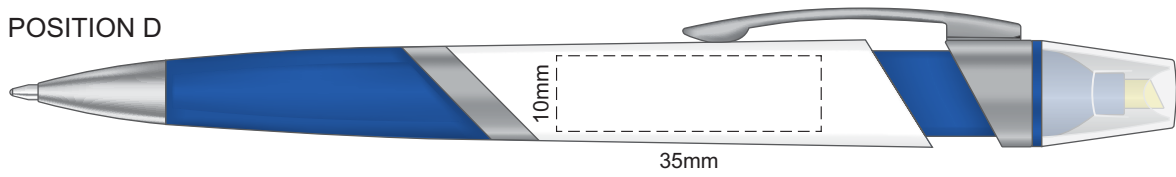

100% of Actual Size
Pad Print

POSITION D

POSITION E

POSITION K

100% of Actual Size
Direct Digital

POSITION D

POSITION E

100% of Actual Size
Direct Digital

POSITION D

POSITION E

100% of Actual Size
Pad Print (one side only)

100% of Actual Size
Digital Packaging Print
(one side only)

Digital Print is only available for natural option
Artwork will be printed directly onto the product via CMYK printing (no white),
colours will not be vibrant due to white ink not being available for this process.