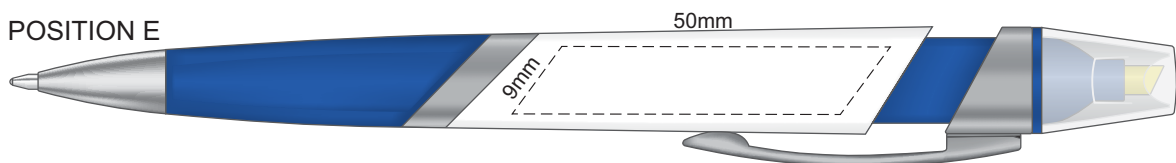

100% of Actual Size
Pad Print

POSITION D

POSITION E

POSITION K

100% of Actual Size
Direct Digital

POSITION D

POSITION E

100% of Actual Size
Direct Digital

POSITION D

POSITION E

100% of Actual Size
Pad Print (one side only)

100% of Actual Size
Digital Packaging Print
(one side only)

Digital Print is only available for natural option
Artwork will be printed directly onto the product via CMYK printing (no white),
colours will not be vibrant due to white ink not being available for this process.