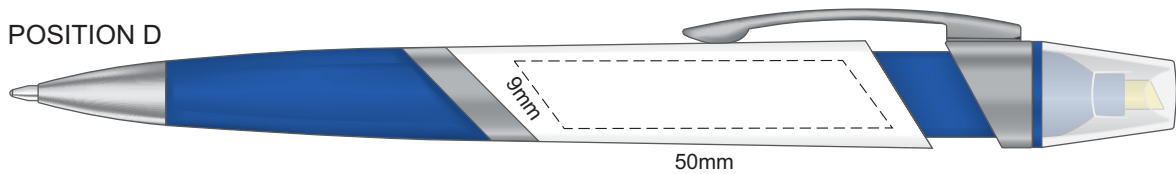

100% of Actual Size
Pad Print

POSITION D

POSITION E

POSITION K

100% of Actual Size
Direct Digital

POSITION D

POSITION E

100% of Actual Size
Direct Digital

POSITION D

POSITION E

100% of Actual Size
Pad Print (one side only)

100% of Actual Size
Digital Packaging Print
(one side only)

Digital Print is only available for natural option
Artwork will be printed directly onto the product via CMYK printing (no white),
colours will not be vibrant due to white ink not being available for this process.