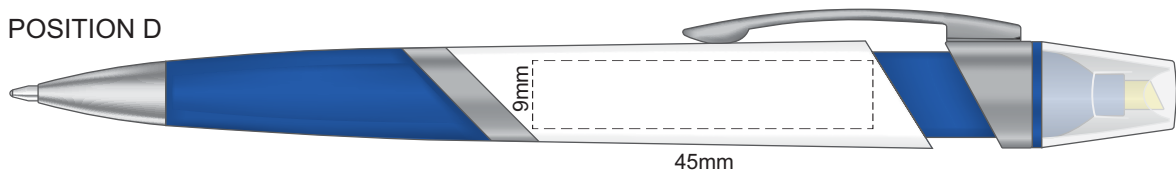

100% of Actual Size
Pad Print

POSITION D

POSITION E

POSITION K

100% of Actual Size
Direct Digital

POSITION D

POSITION E

100% of Actual Size
Direct Digital

POSITION D

POSITION E

100% of Actual Size
Pad Print (one side only)

100% of Actual Size
Digital Packaging Print
(one side only)

Digital Print is only available for natural option
Artwork will be printed directly onto the product via CMYK printing (no white),
colours will not be vibrant due to white ink not being available for this process.