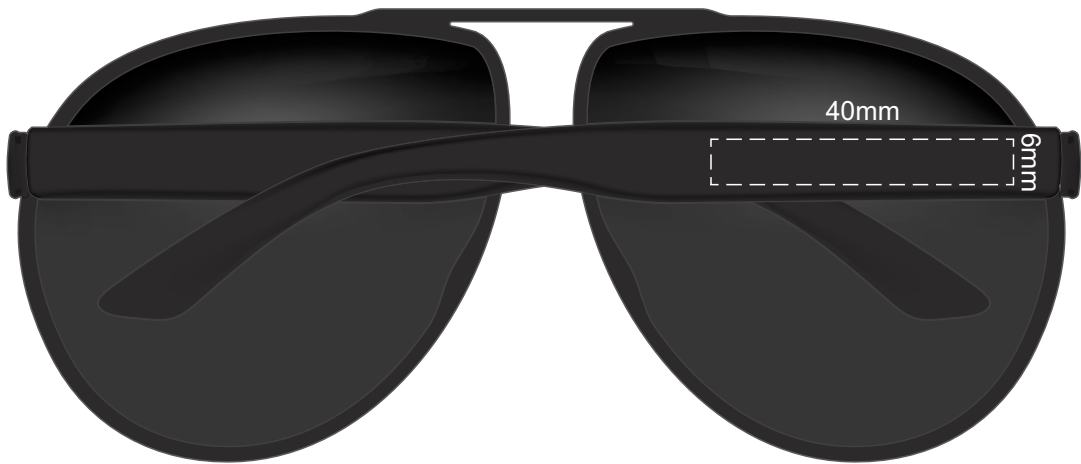

100% of Actual Size
Pad Print

100% of Actual Size
Screen Print (one colour)
Colourflex Transfer