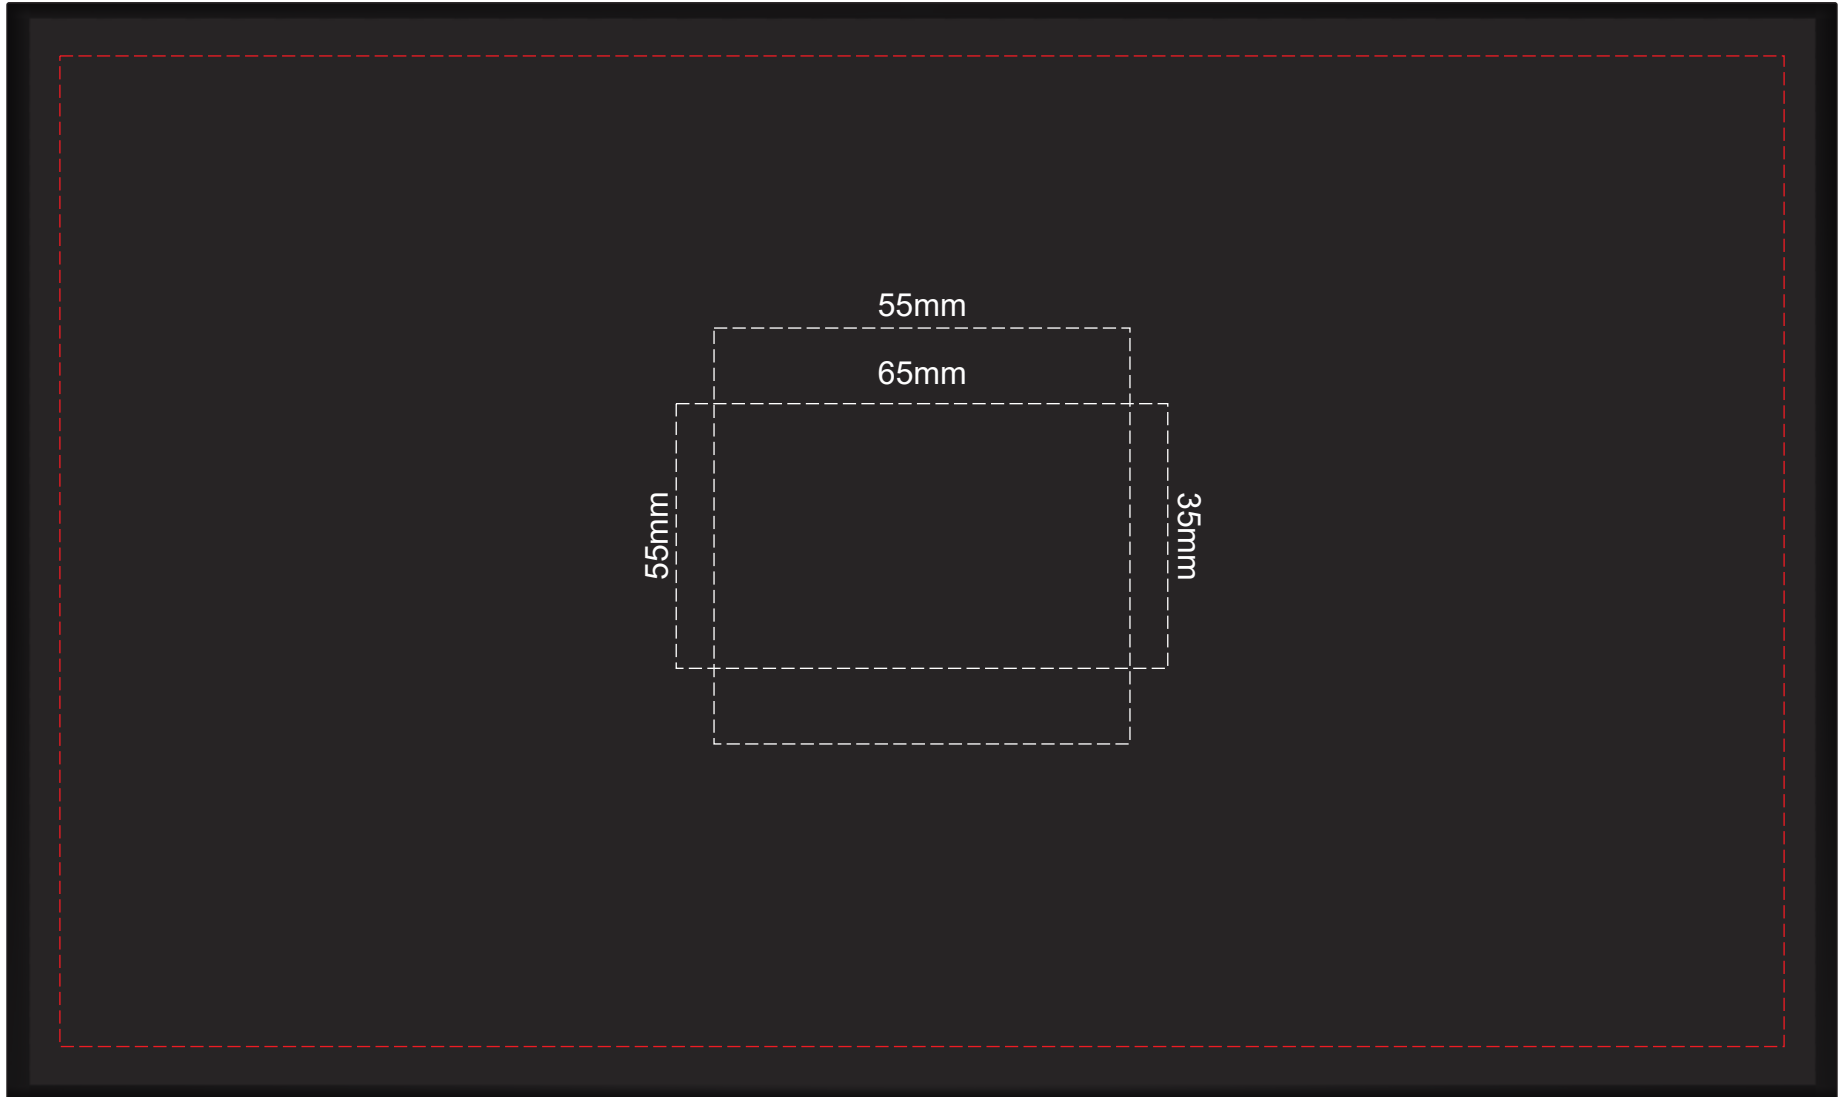

100% of Actual Size
Pad Print
Imitation Etch
(Both side print available)

100% of Actual Size
Pad Print - Top of Gift Box

Branding area can be moved **anywhere within the red line**