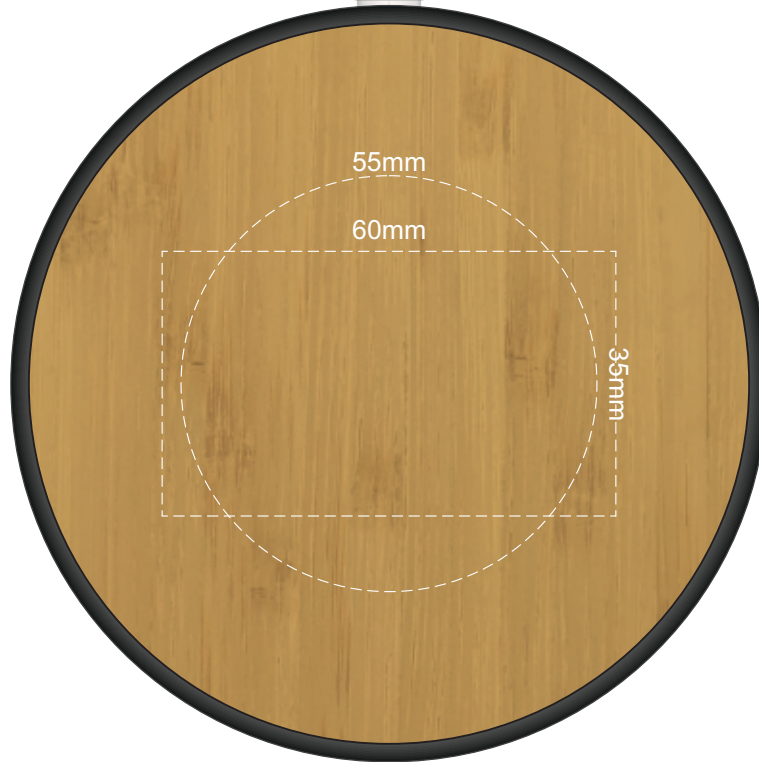

100% of Actual Size
Pad Print

100% of Actual Size
Laser Engraving

This product is a natural material,
please allow for variances in grain pattern and branding.

 Laser engraves to a natural etch

100% of Actual Size
Direct Digital

85mm