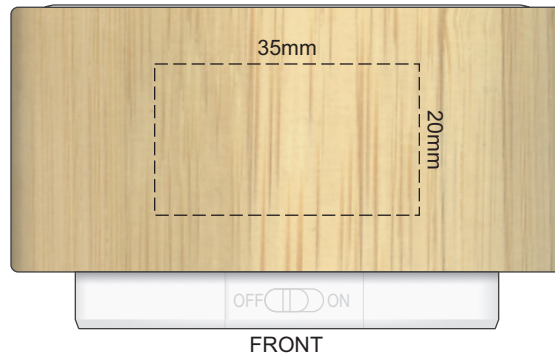

100% of Actual Size
Pad Print

100% of Actual Size
Direct Digital

Direct Digital Template
58mm

Please be aware the artwork will be significantly affected by the holes in the speaker cover.