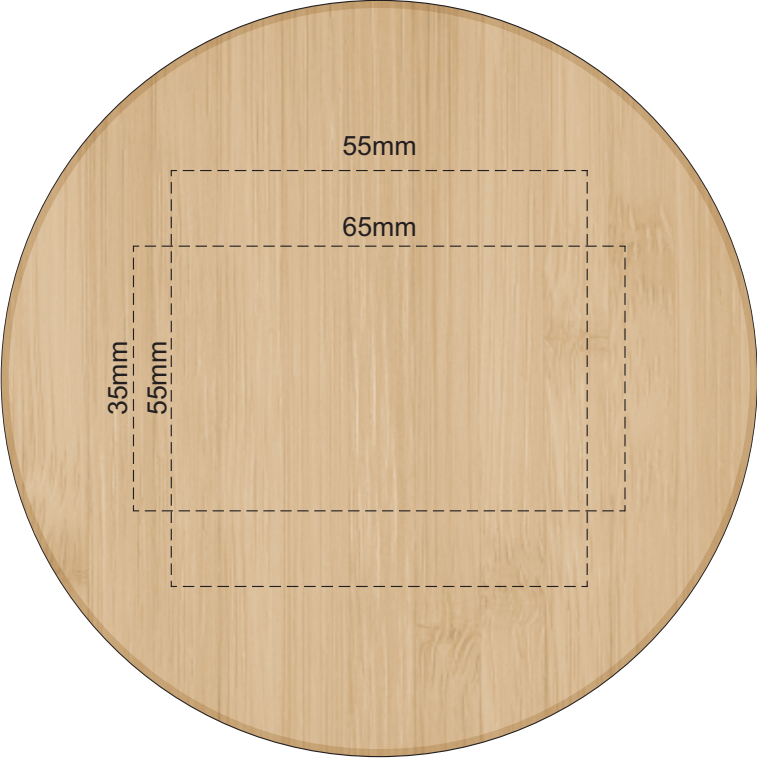

100% of Actual Size  
Pad Print  
Laser Engraving

FRONT

BACK

This product is a natural material, please allow for variances in grain pattern and branding.

 Laser engraves to a natural etch