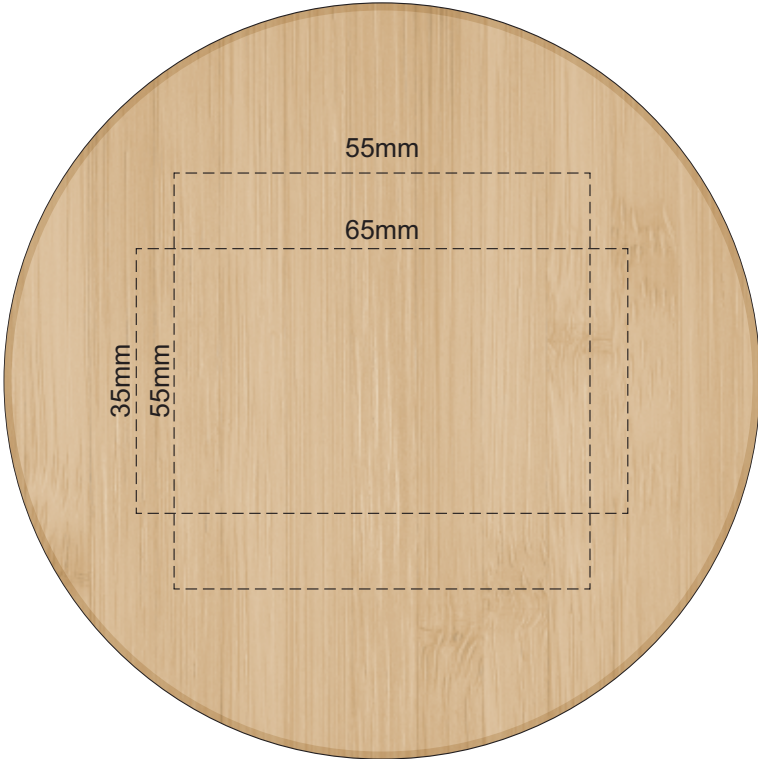

100% of Actual Size  
Pad Print  
Laser Engraving

FRONT ONLY

FRONT ONLY

This product is a natural material, please allow for variances in grain pattern and branding.

 Laser engraves to a natural etch