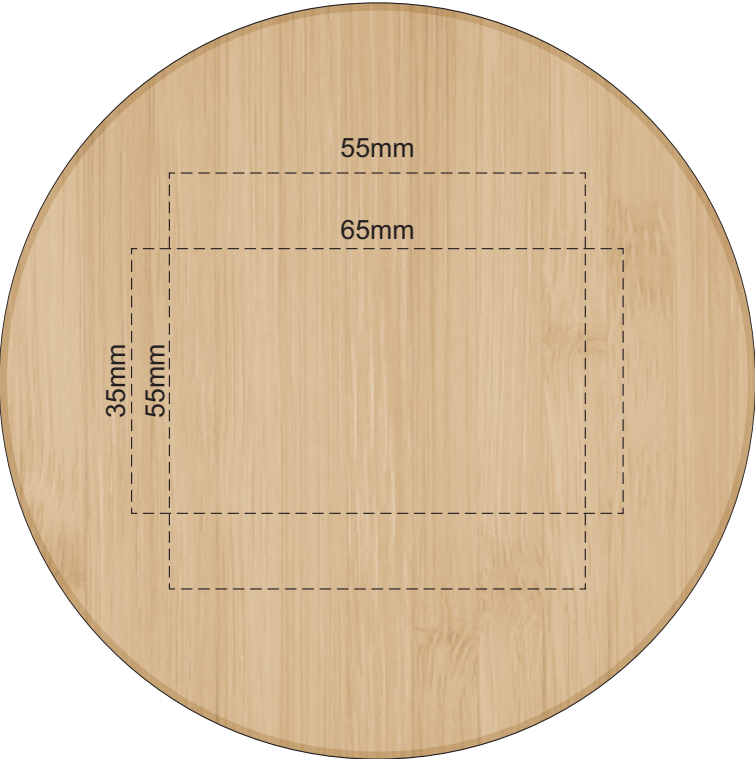

100% of Actual Size  
Pad Print  
Laser Engraving

FRONT ONLY

FRONT ONLY

This product is a natural material, please allow for variances in grain pattern and branding.

 Laser engraves to a natural etch