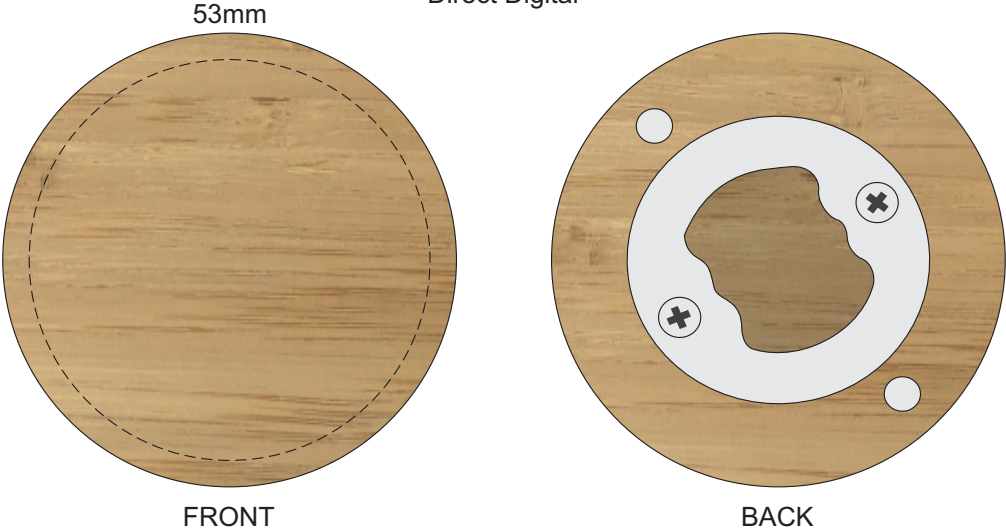

100% of Actual Size  
Pad Print  
Laser Engraving  
Direct Digital

This product is a natural material, please allow for variances in grain pattern and branding.

 Engraves to a Natural Etch