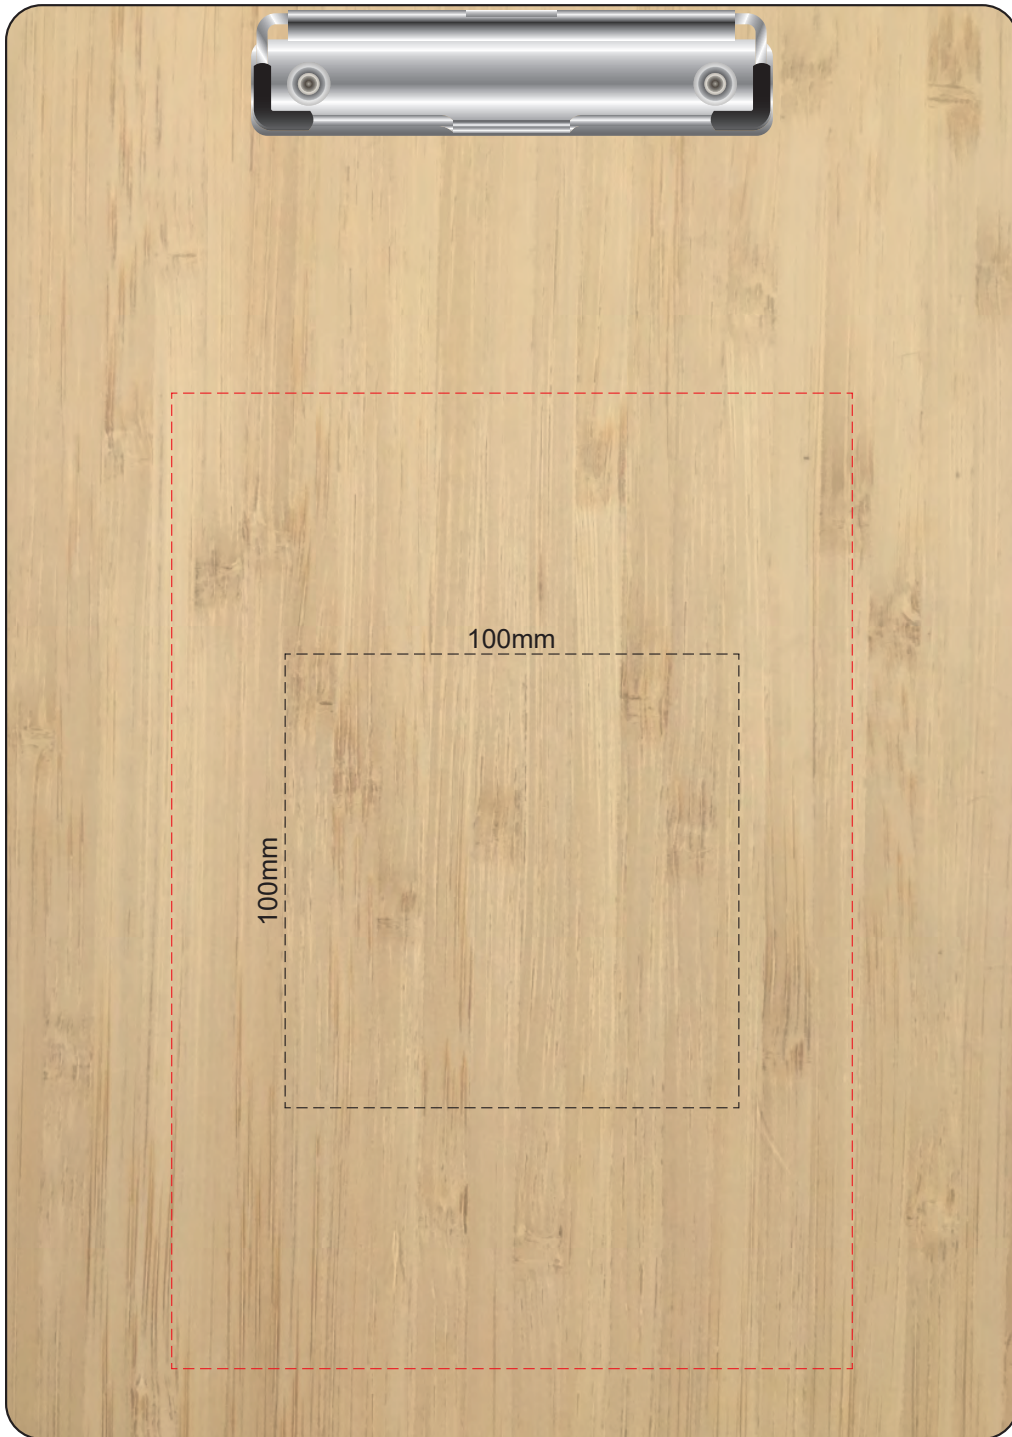

60% of Actual Size
Pad Print

FRONT

60% of Actual Size
Pad Print

BACK

60% of Actual Size
Screen Print (one colour)

FRONT

Branding area can be moved **anywhere within the red line.**

60% of Actual Size
Screen Print (one colour)

BACK

Branding area can be moved anywhere within the red line.

60% of Actual Size
Laser Engraving

FRONT

Branding area can be moved **anywhere within the red line.**

This product is a natural material, please allow for variances in grain pattern and branding.

Engraves to a natural etch

60% of Actual Size
Laser Engraving

BACK

Branding area can be moved **anywhere within the red line.**

This product is a natural material, please allow for variances in grain pattern and branding.