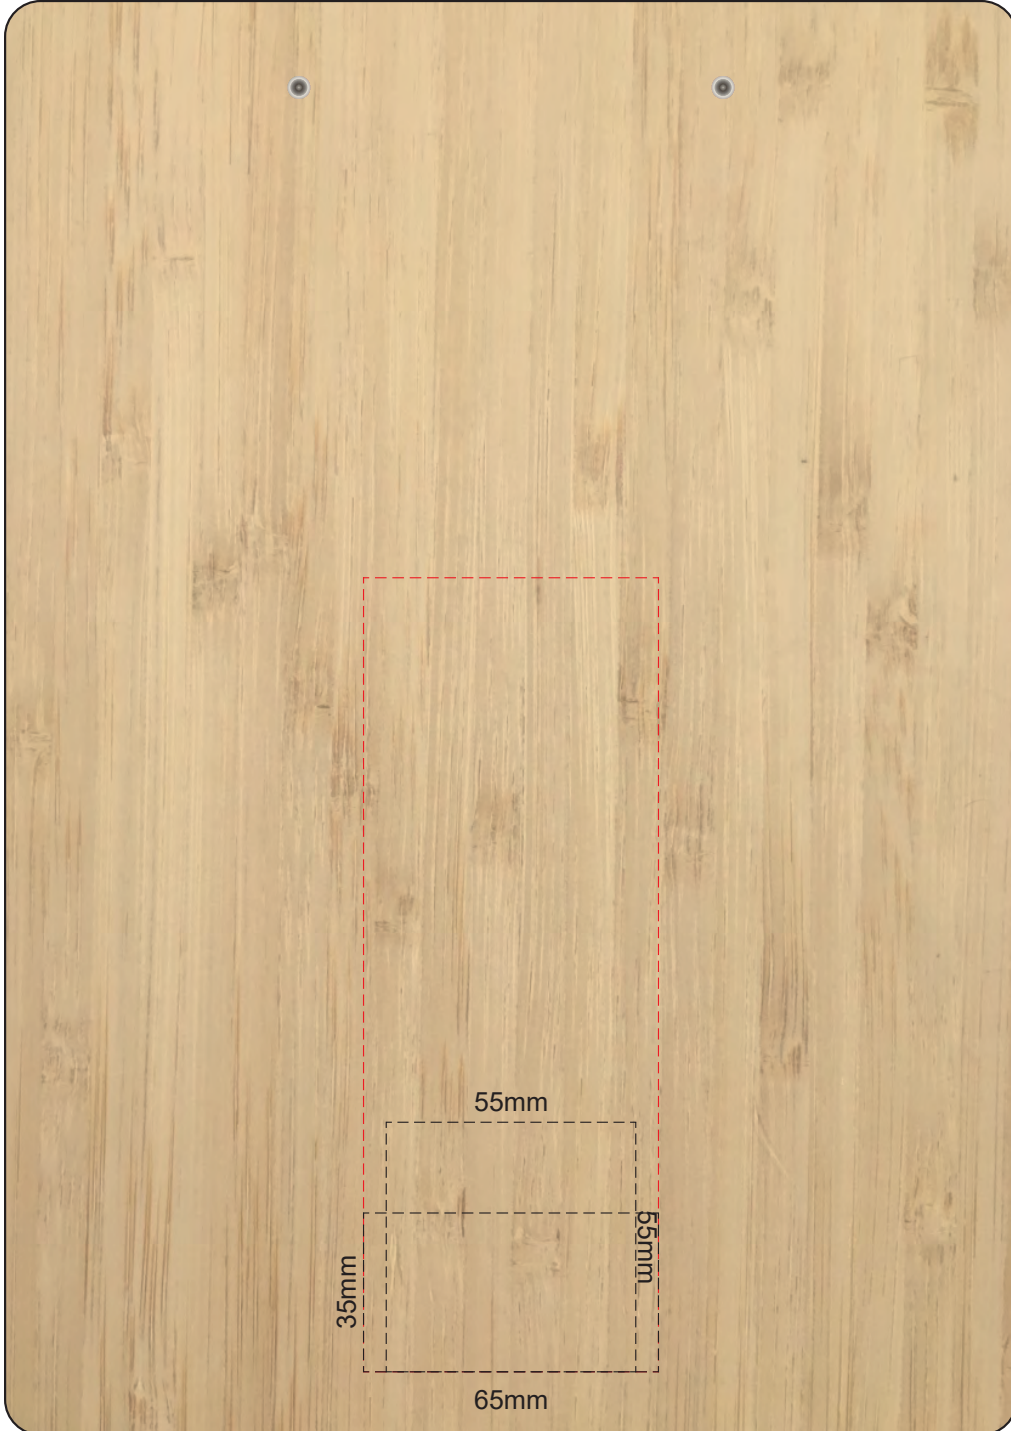

60% of Actual Size
Pad Print

FRONT

60% of Actual Size
Pad Print

BACK

60% of Actual Size
Screen Print (one colour)

FRONT

Branding area can be moved **anywhere within the red line.**

60% of Actual Size
Screen Print (one colour)

BACK

Branding area can be moved anywhere within the red line.

60% of Actual Size
Laser Engraving

FRONT

Branding area can be moved **anywhere within the red line.**

This product is a natural material, please allow for variances in grain pattern and branding.

Engraves to a natural etch

60% of Actual Size
Laser Engraving

BACK

Branding area can be moved **anywhere within the red line.**

This product is a natural material, please allow for variances in grain pattern and branding.