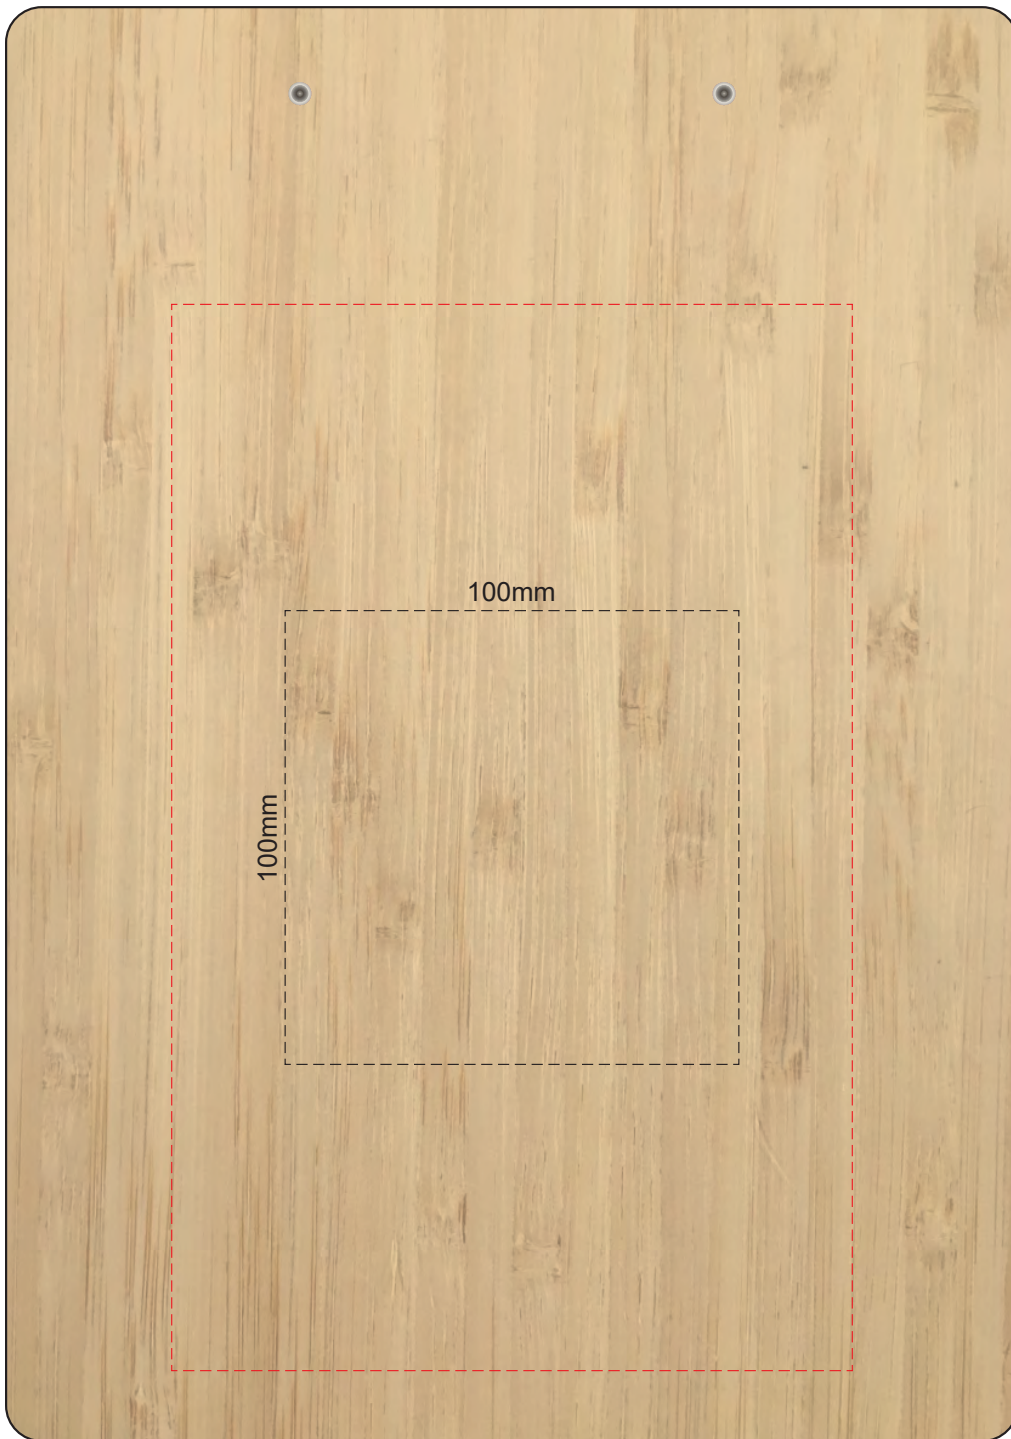

60% of Actual Size
Pad Print

FRONT

60% of Actual Size
Pad Print

BACK

60% of Actual Size
Screen Print (one colour)

FRONT

Branding area can be moved **anywhere within the red line.**

60% of Actual Size
Screen Print (one colour)

BACK

Branding area can be moved anywhere within the red line.

60% of Actual Size
Laser Engraving

FRONT

Branding area can be moved **anywhere within the red line.**

This product is a natural material, please allow for variances in grain pattern and branding.

Engraves to a natural etch

60% of Actual Size
Laser Engraving

BACK

Branding area can be moved **anywhere within the red line.**

This product is a natural material, please allow for variances in grain pattern and branding.