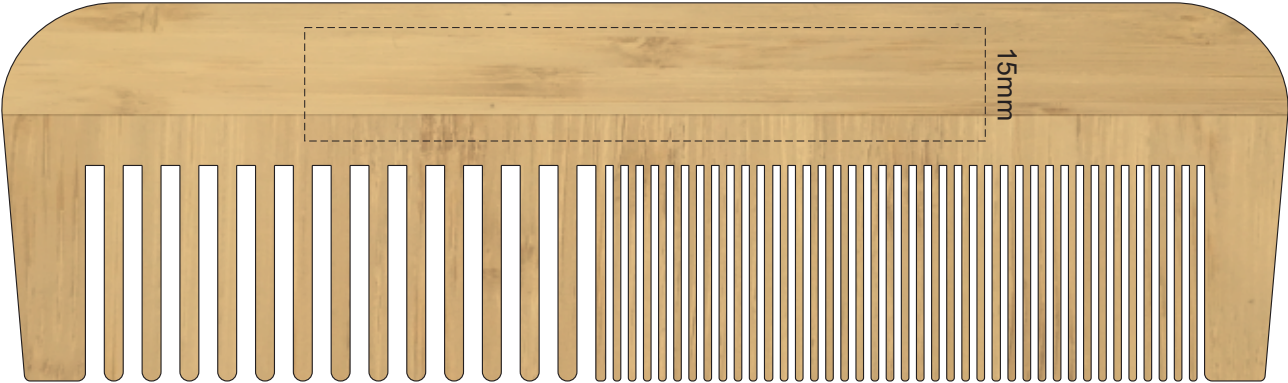

100% of Actual Size  
Pad Print  
65mm

100% of Actual Size  
Laser Engraving  
90mm

This product is a natural material, please allow for variances in grain pattern and engraving colour.

 Engraves to a Natural Etch