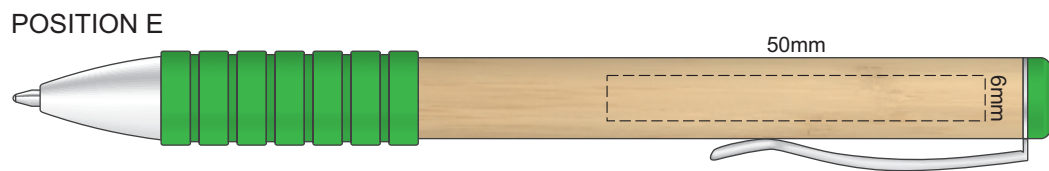

100% of Actual Size
Screen Print (one colour)

100% of Actual Size
Pad Print

100% of Actual Size
Laser Engraving

This product is a natural material, please allow for variances in grain pattern and engraving colour.

 Engraves to Natural Etch

100% of Actual Size
Direct Digital

100% of Actual Size
Pad Print (one side only)

100% of Actual Size
Digital Packaging Print
(one side only)

Digital Print is only available for natural option
Artwork will be printed directly onto the product via CMYK printing (no white),
colours will not be vibrant due to white ink not being available for this process.