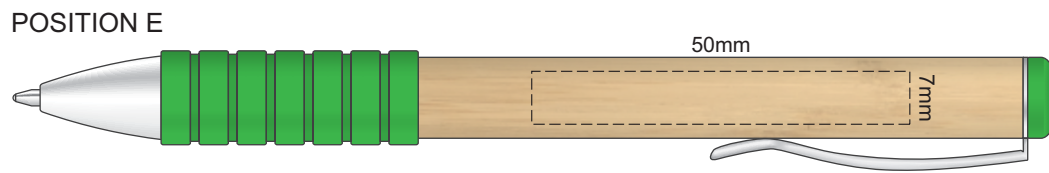

100% of Actual Size
Screen Print (one colour)

100% of Actual Size
Pad Print

100% of Actual Size
Laser Engraving

This product is a natural material, please allow for variances in grain pattern and engraving colour.

 Engraves to Natural Etch

100% of Actual Size
Direct Digital

100% of Actual Size
Pad Print (one side only)

100% of Actual Size
Digital Packaging Print
(one side only)

Digital Print is only available for natural option
Artwork will be printed directly onto the product via CMYK printing (no white),
colours will not be vibrant due to white ink not being available for this process.