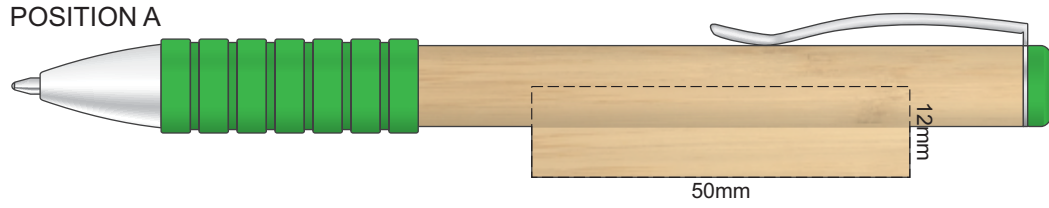

100% of Actual Size
Screen Print (one colour)

100% of Actual Size
Pad Print

100% of Actual Size
Laser Engraving

This product is a natural material, please allow for variances in grain pattern and engraving colour.

 Engraves to Natural Etch

100% of Actual Size
Direct Digital

100% of Actual Size
Pad Print (one side only)

100% of Actual Size
Digital Packaging Print
(one side only)

Digital Print is only available for natural option
Artwork will be printed directly onto the product via CMYK printing (no white),
colours will not be vibrant due to white ink not being available for this process.