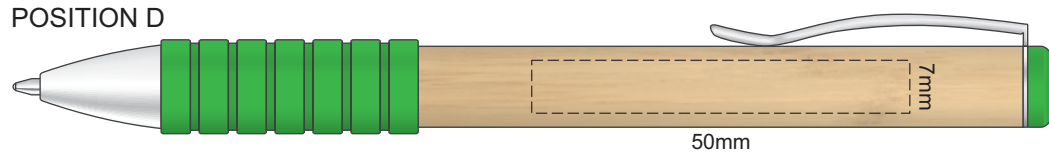

100% of Actual Size
Screen Print (one colour)

100% of Actual Size
Pad Print

100% of Actual Size
Laser Engraving

This product is a natural material, please allow for variances in grain pattern and engraving colour.

 Engraves to Natural Etch

100% of Actual Size
Direct Digital

100% of Actual Size
Pad Print (one side only)

100% of Actual Size
Digital Packaging Print
(one side only)

Digital Print is only available for natural option
Artwork will be printed directly onto the product via CMYK printing (no white),
colours will not be vibrant due to white ink not being available for this process.