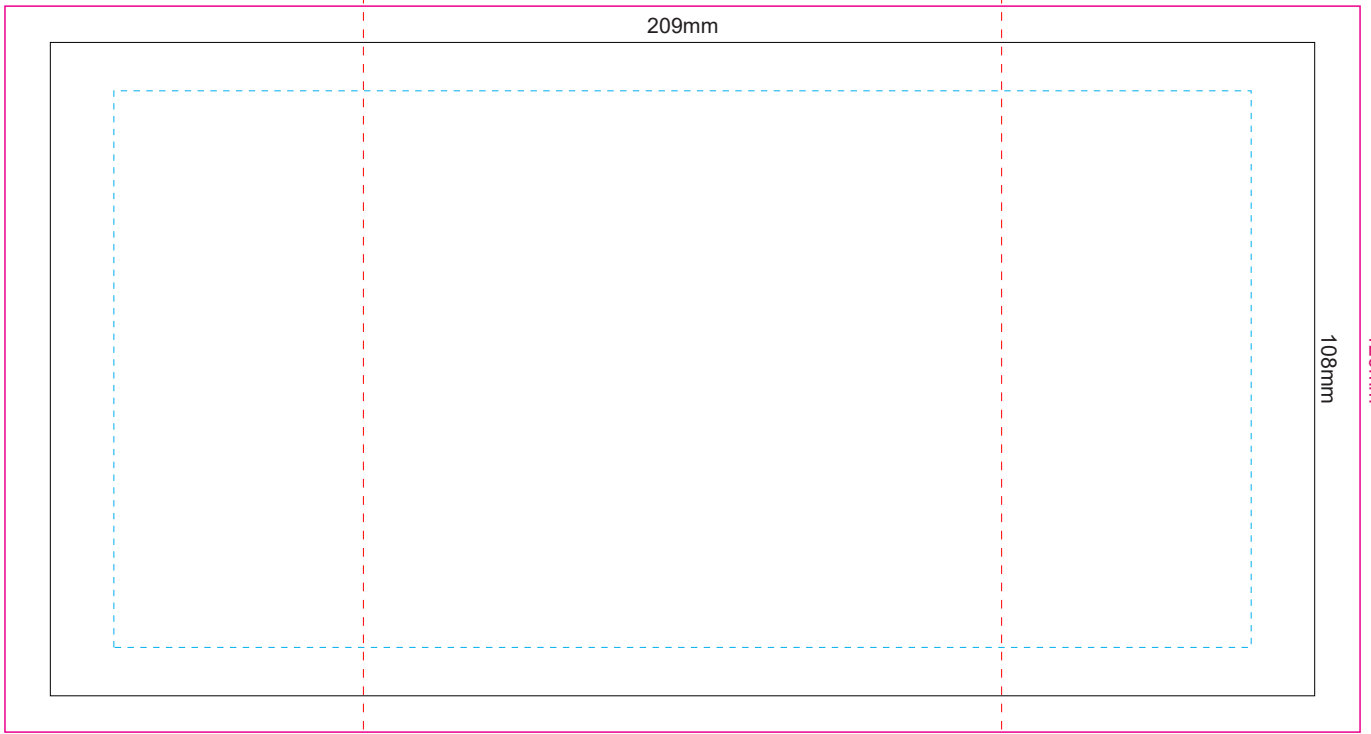

80% of Actual Print Size  
Sublimation

224mm

209mm

**STITCHED AT BASE & TOP, WELDED AT SIDE WITH SEALING TAPE**

Due to variations in the colour of the unbranded neoprene material,  
white backgrounds are not recommended on this item.

**Red Dotted Line = exact opposite template**  
(centre to Solid Red Outline)  
**Blue Line = significant print area**  
(Keep all critical images & text within this box)  
**Black Line = maximum print area**  
**Pink Line = bleed off to here**  
no borders

Stubby Holders are  
WHITE unless  
coloured otherwise