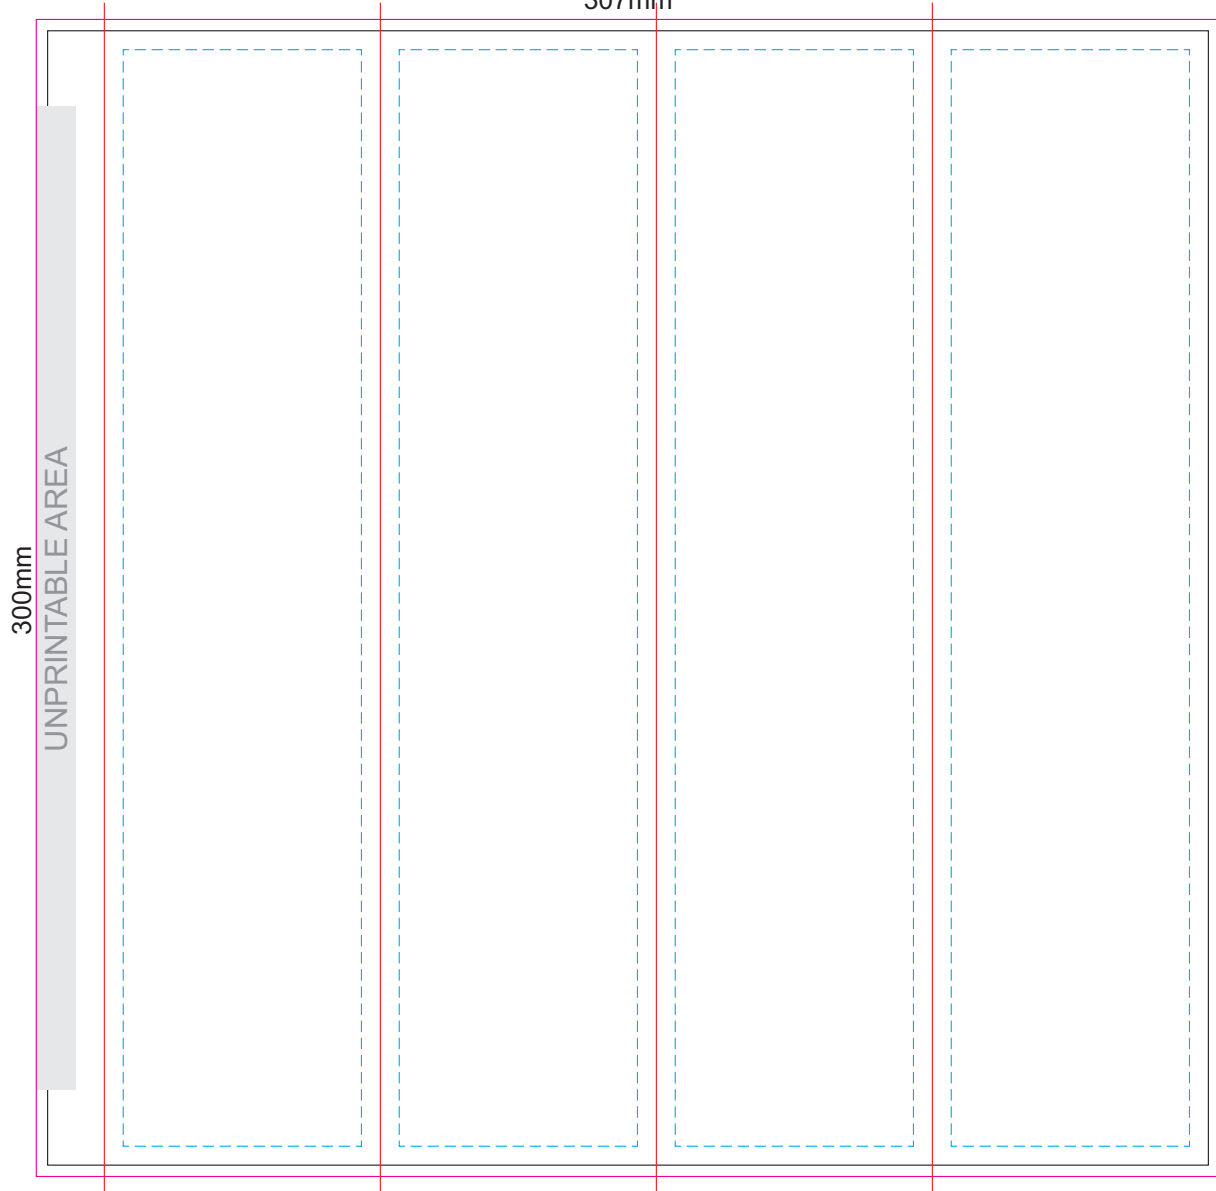

25% of Actual Size
Screen print (one colour)
Colourflex Transfer

Top view at 8%
to indicate which
panel/s to be decorated.

All panels are printable except for the panel with tie.

GIFT BOX SLEEVE

50% of Actual Size

Digital Label

307mm

Blue Line = The SIGNIFICANT PRINT AREA
(Keep all critical images & text within this box)

Black Line = Maximum print area

Pink Line = Bleed off to here

Red Line = Fold Line