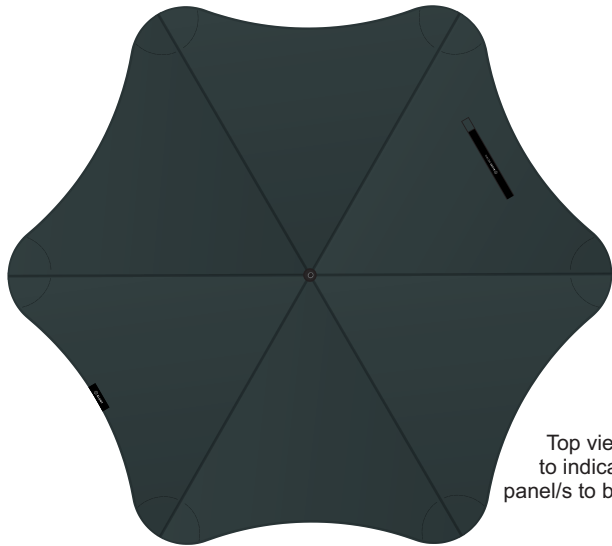

25% of Actual Size
Screen print (one colour)
Colourflex Transfer

Top view at 8%
to indicate which
panel/s to be decorated.

All panels are printable except for the panel with tie.