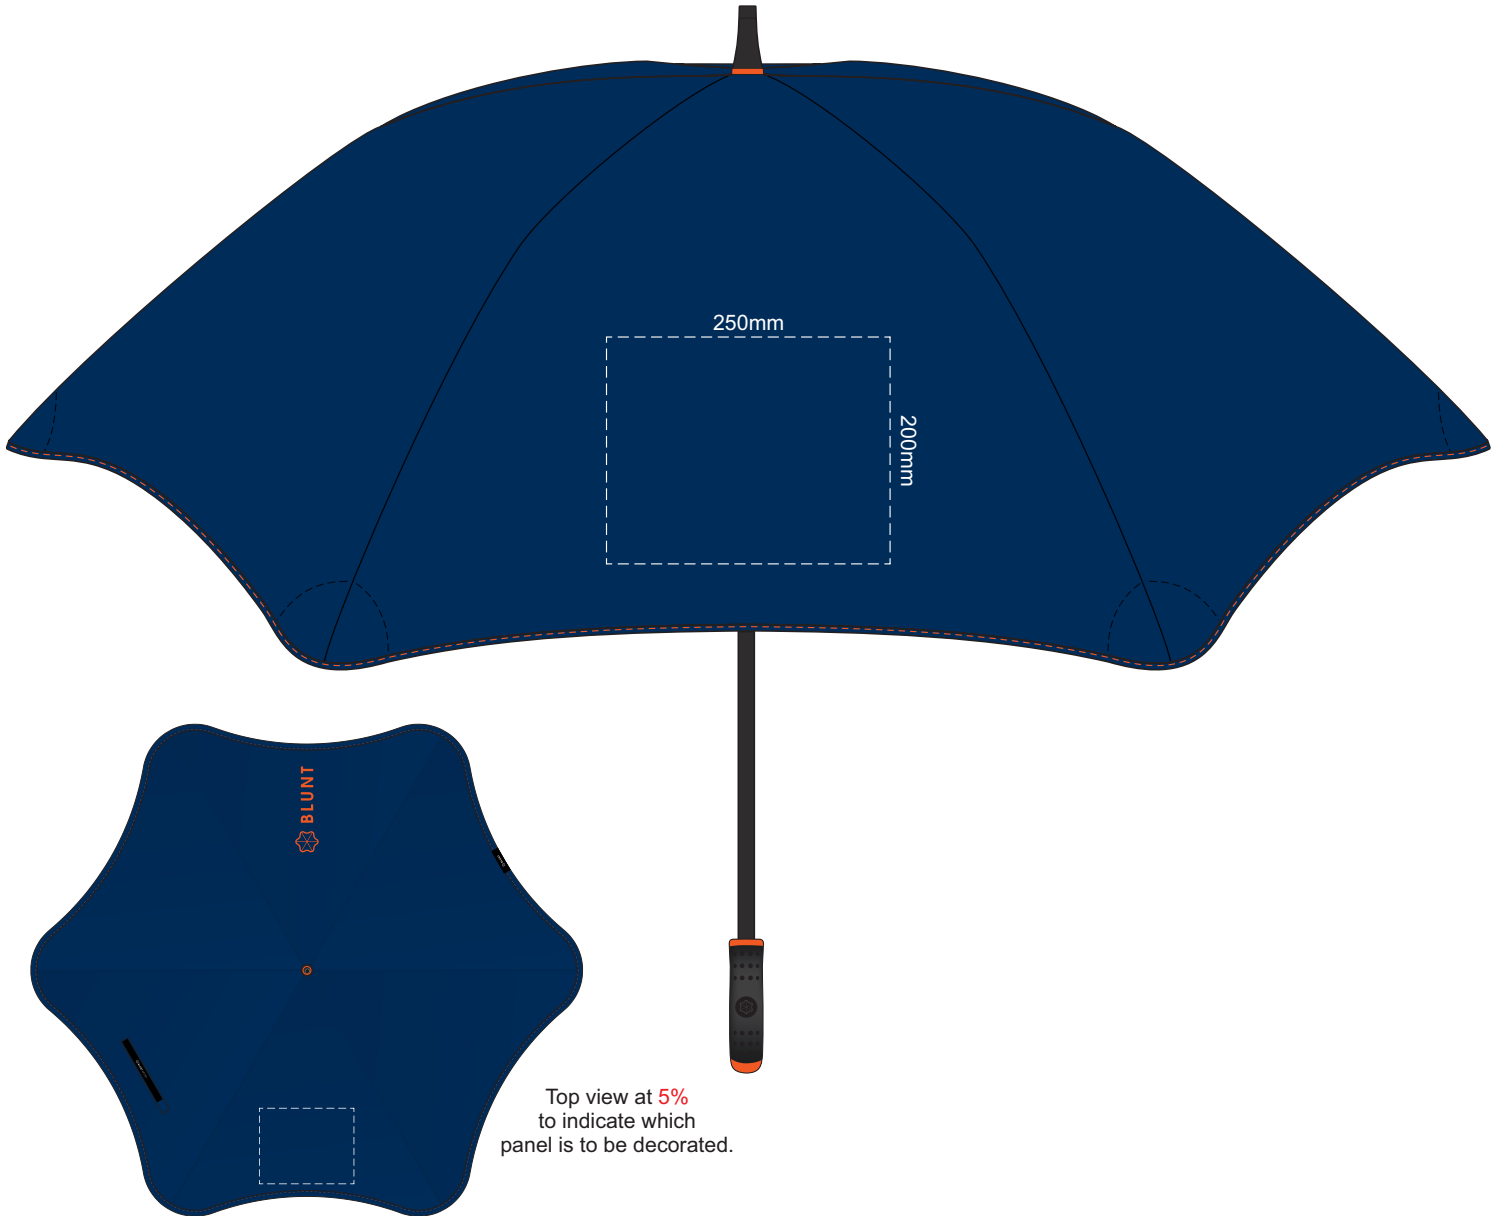

15% of Actual Size  
Screen Print (one colour)  
Colourflex Transfer

All panels are printable except for the panel with tie.

15% of Actual Size  
Screen Print (one colour)  
Colourflex Transfer

Branding is limited to the opposite panel of the printed BLUNT logo.  
No other panels are to be printed.

15% of Actual Size  
Screen Print (one colour)  
Colourflex Transfer

Top view at 5%  
to indicate which  
panel is to be decorated.

Branding is limited to the opposite panel of the printed BLUNT logo.  
No other panels are to be printed.