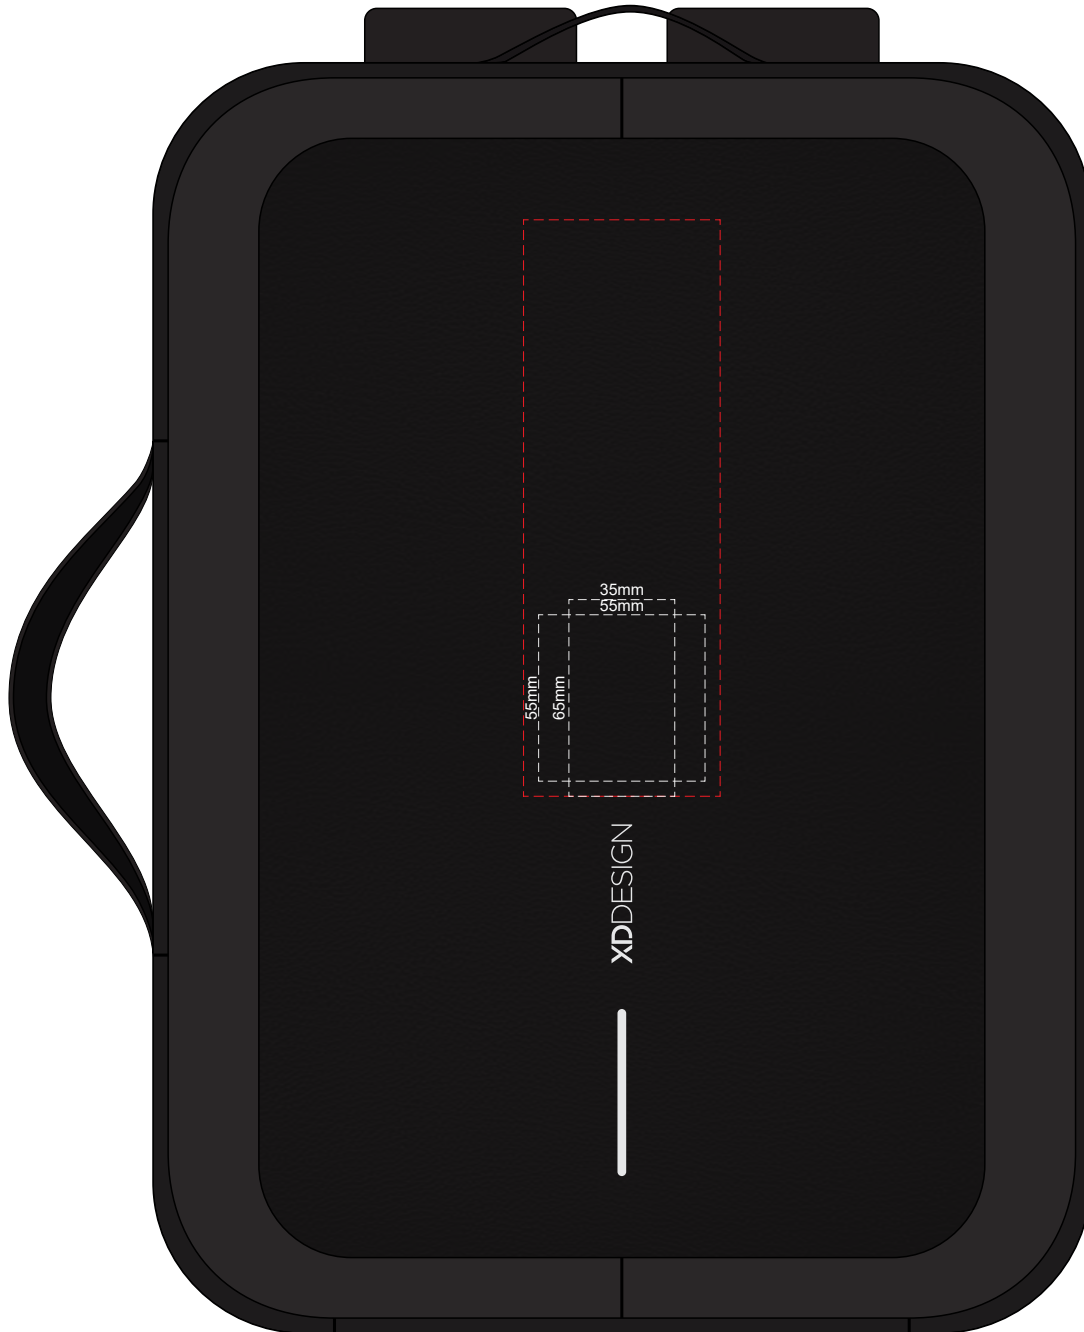

40% of Actual Size
Pad Print

Branding area can be moved anywhere within the red line.