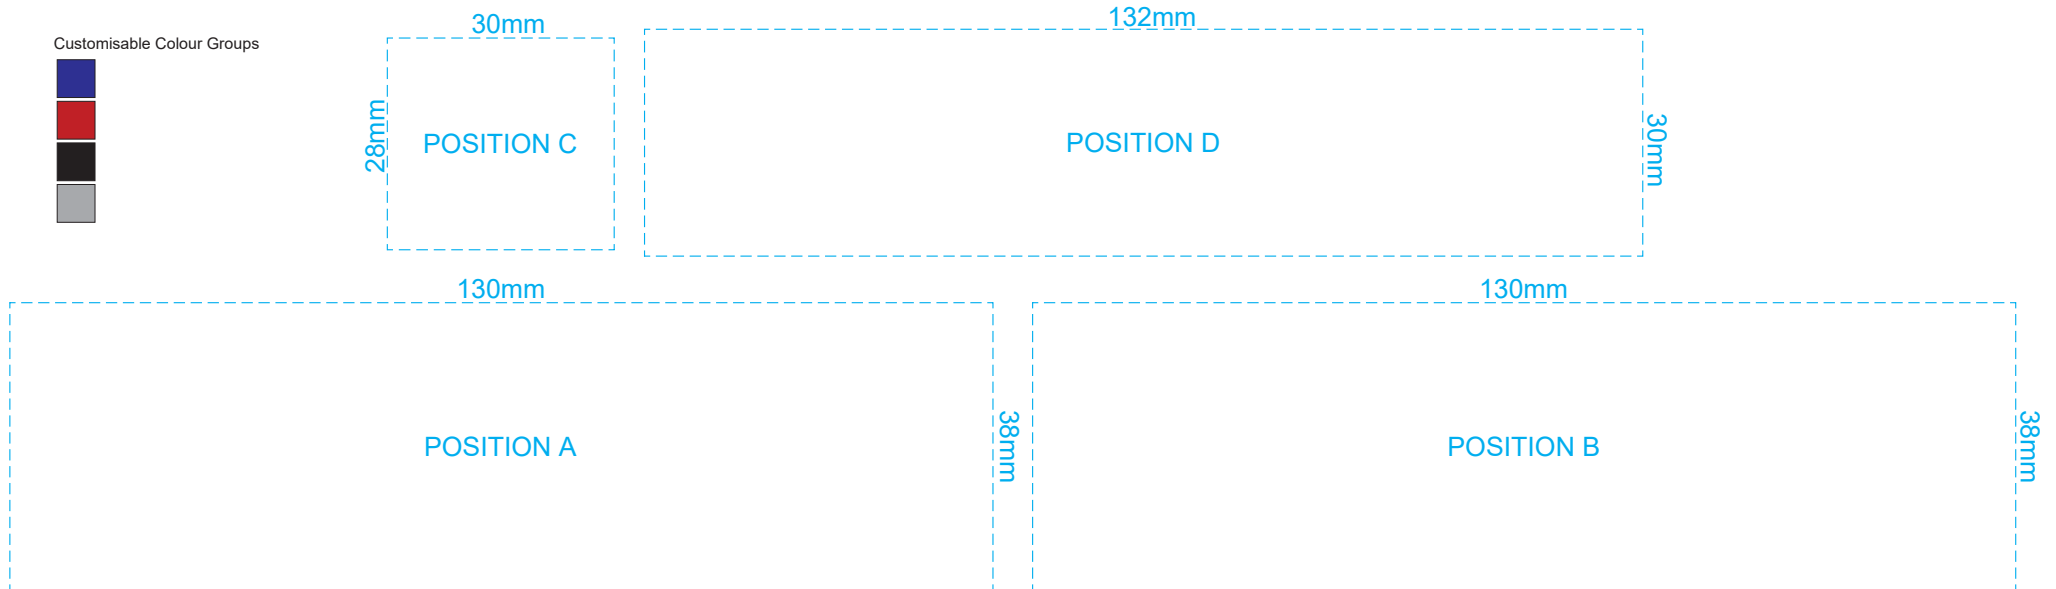

50% of Actual Size  
Direct Digital

Up to a 2mm tolerance is expected for alignment of the printed artwork against the engraved lines.  
Slight inconsistencies are to be considered acceptable if the artwork is printed over an engraved line.

Blue Line = Safe area for Arwork

100% of Actual Artwork Print Area

50% of Actual Size  
Screen Print (One Colour)

Up to a 2mm tolerance is expected for alignment of the printed artwork against the engraved lines.  
Slight inconsistencies are to be considered acceptable if the artwork is printed over an engraved line.

50% of Actual Size  
Laser Engraving

This product is a natural material, please allow for variances in grain pattern and engraving colour.  
Up to a 2mm tolerance is expected for alignment of the printed artwork against the engraved lines.  
Slight inconsistencies are to be considered acceptable if the artwork is printed over an engraved line.