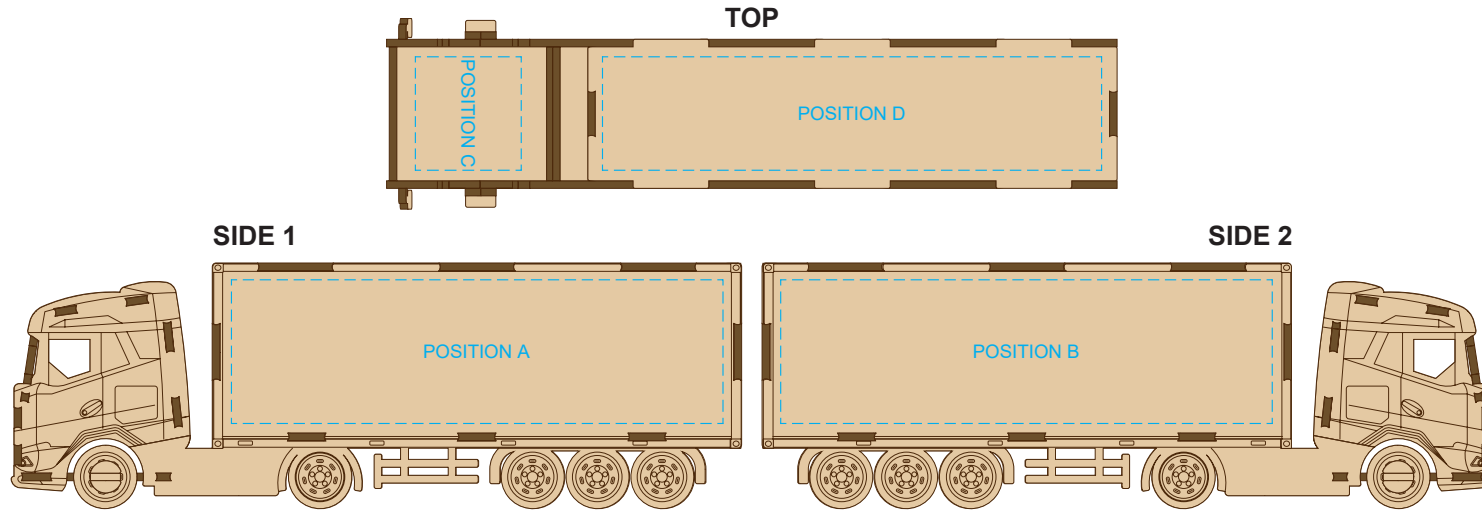

50% of Actual Size
Screen Print (One Colour)

Up to a 2mm tolerance is expected for alignment of the printed artwork against the engraved lines.
Slight inconsistencies are to be considered acceptable if the artwork is printed over an engraved line.

Blue Line = Safe area for Arwork

100% of Actual Artwork Print Area