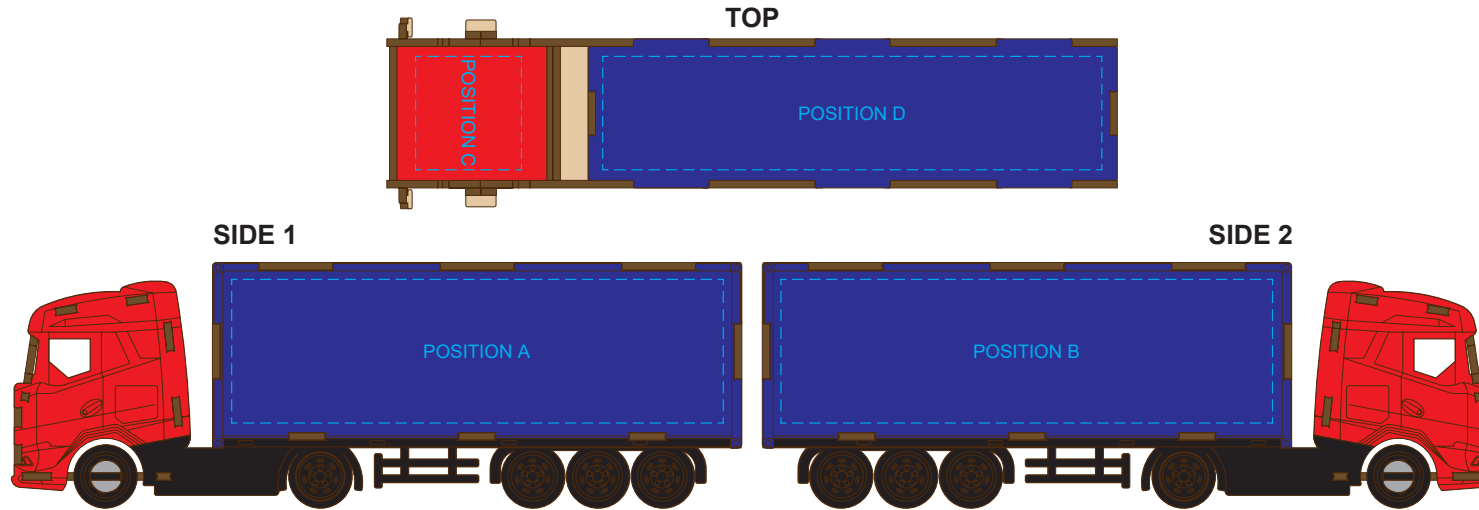

50% of Actual Size  
Direct Digital

Up to a 2mm tolerance is expected for alignment of the printed artwork against the engraved lines.  
Slight inconsistencies are to be considered acceptable if the artwork is printed over an engraved line.

Blue Line = Safe area for Arwork

100% of Actual Artwork Print Area

## BRANDING SPECIFICATION - Large Truck Wooden Model - 124033

Each colour group can be customised to any single colour. Please provide CMYK / PMS values (close matched) for each colour group or specify if solid colour fill is not required.  
The product is provided flat packed in a cardboard sleeve with assembly instructions.

### BRANDING SPECIFICATION - Large Truck Wooden Model - 124033

This product is made from natural wood, therefore some slight colour variation are considered acceptable.  
The product is provided flat packed in a cardboard sleeve with assembly instructions.