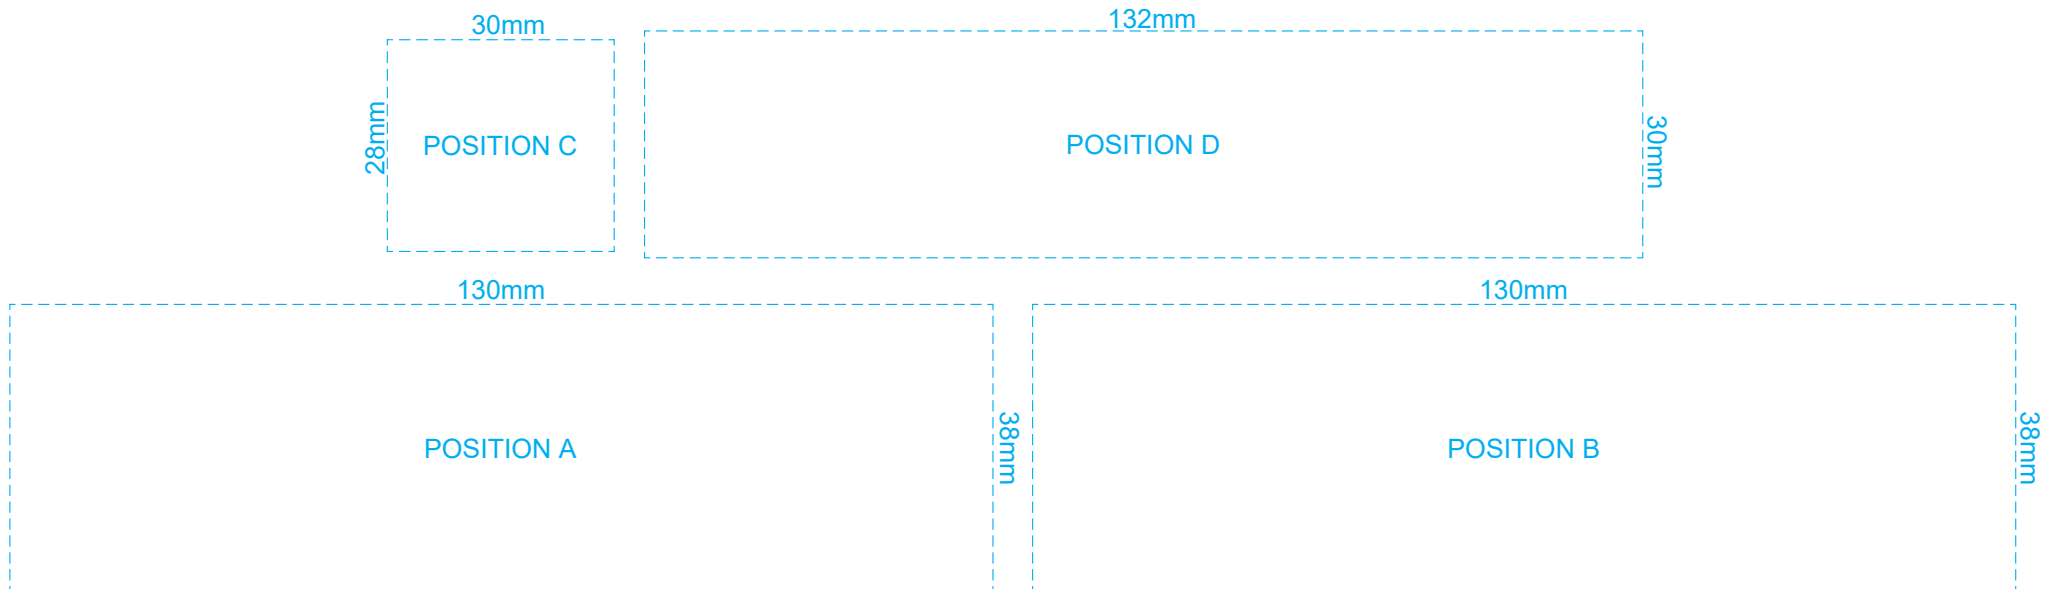

50% of Actual Size  
Direct Digital

Up to a 2mm tolerance is expected for alignment of the printed artwork against the engraved lines.  
Slight inconsistencies are to be considered acceptable if the artwork is printed over an engraved line.

50% of Actual Size  
Screen Print (One Colour)

Up to a 2mm tolerance is expected for alignment of the printed artwork against the engraved lines.  
Slight inconsistencies are to be considered acceptable if the artwork is printed over an engraved line.

50% of Actual Size  
Laser Engraving

This product is a natural material, please allow for variances in grain pattern and engraving colour.  
Up to a 2mm tolerance is expected for alignment of the printed artwork against the engraved lines.  
Slight inconsistencies are to be considered acceptable if the artwork is printed over an engraved line.

Blue Line = Safe area for Arwork

 Laser engraves to a natural etch

100% of Actual Artwork Print Area