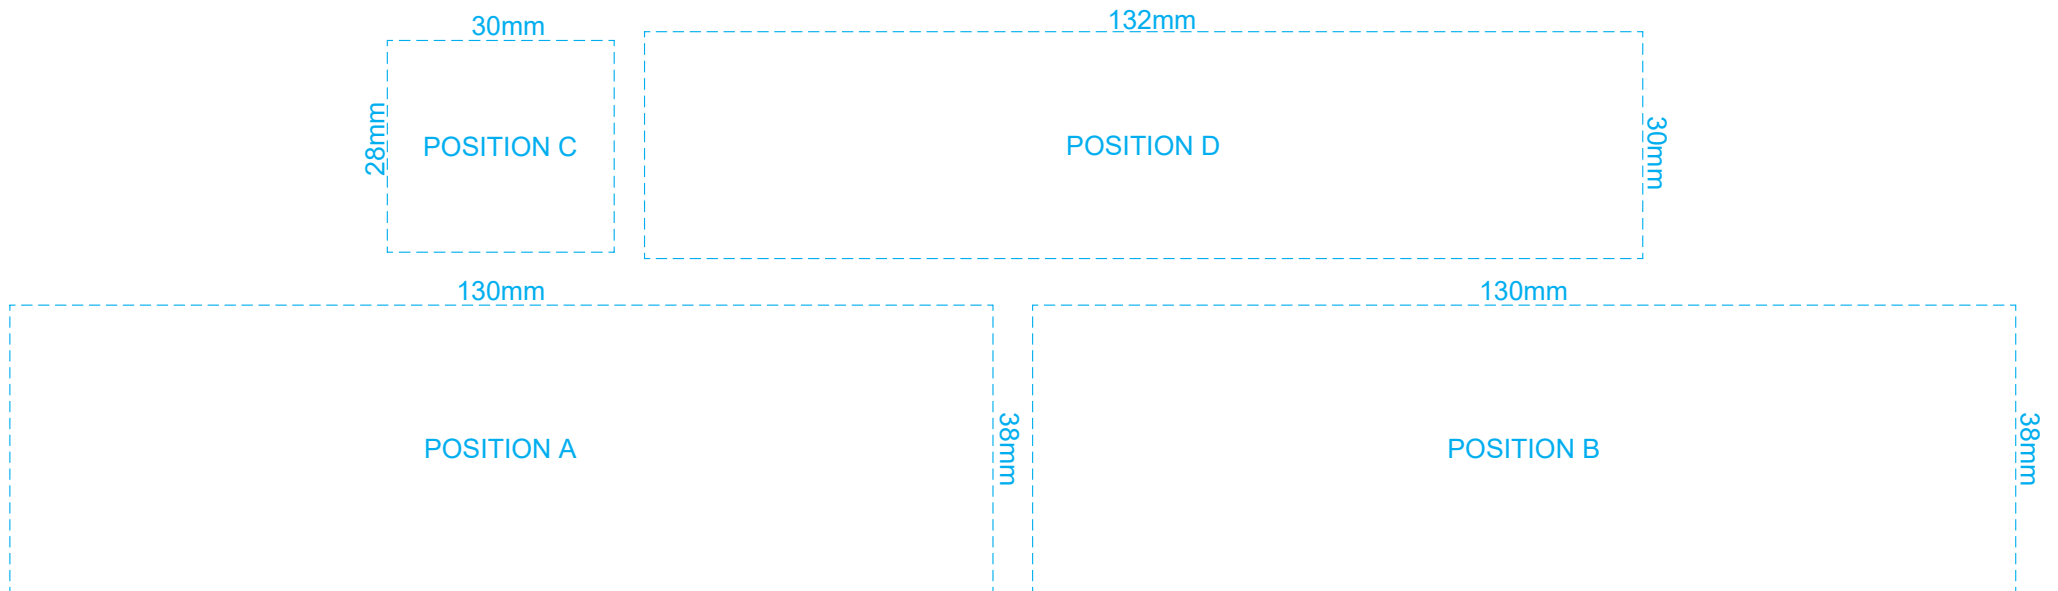

Blue Line = Safe area for Arwork

100% of Actual Artwork Print Area

50% of Actual Size  
Screen Print (One Colour)

Up to a 2mm tolerance is expected for alignment of the printed artwork against the engraved lines.  
Slight inconsistencies are to be considered acceptable if the artwork is printed over an engraved line.

50% of Actual Size  
Laser Engraving

This product is a natural material, please allow for variances in grain pattern and engraving colour.  
Up to a 2mm tolerance is expected for alignment of the printed artwork against the engraved lines.  
Slight inconsistencies are to be considered acceptable if the artwork is printed over an engraved line.