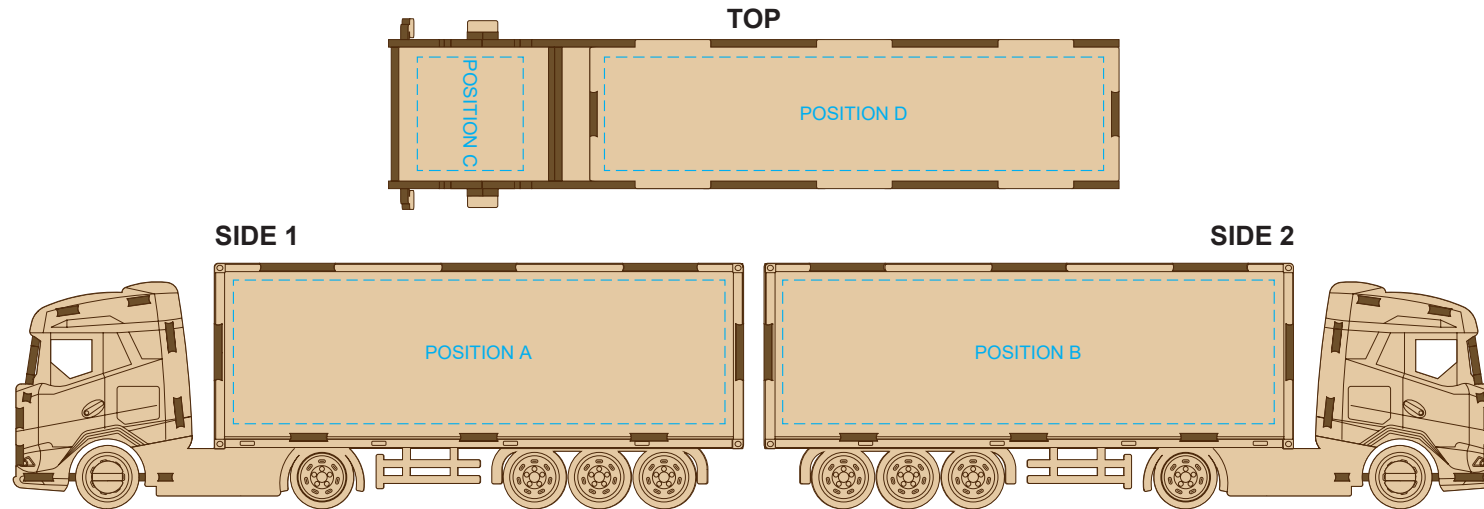

50% of Actual Size
Laser Engraving

This product is a natural material, please allow for variances in grain pattern and engraving colour.
Up to a 2mm tolerance is expected for alignment of the printed artwork against the engraved lines.
Slight inconsistencies are to be considered acceptable if the artwork is printed over an engraved line.

Blue Line = Safe area for Arwork

Laser engraves to a natural etch

100% of Actual Artwork Print Area