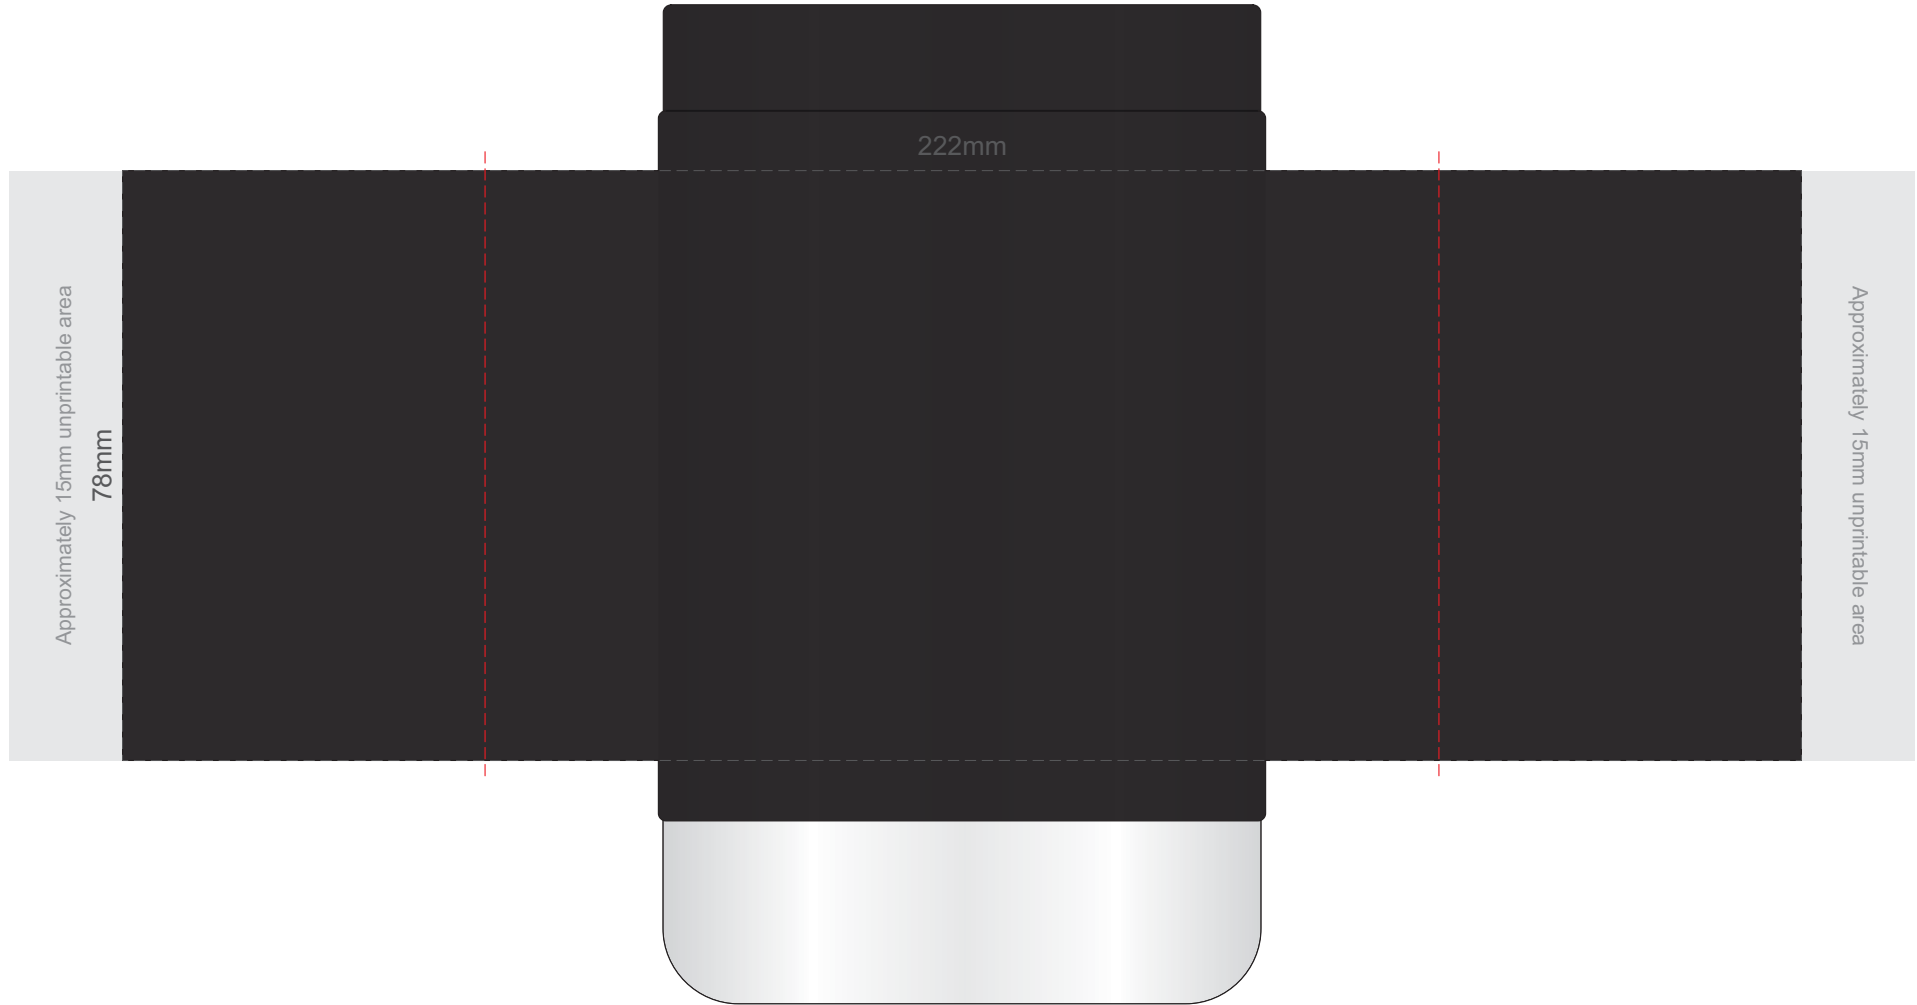

100% of Actual Size
Pad Print

100% of Actual Size
Screen Print
(One Colour Only)

Approximately 15mm unprintable area

78mm

222mm

Approximately 15mm unprintable area

Red Line = Exact opposites of the product
(centre artwork to the red line)

100% of Actual Size
Laser Engraving

Shiny Stainless Steel Finish

100% of Actual Size
Rotary Digital
(Gloss Finish)

78mm
Approximately 2.5mm unprintable area

Approximately 2.5mm unprintable area

Red Line = Exact opposites of the product
(centre artwork to the red line)