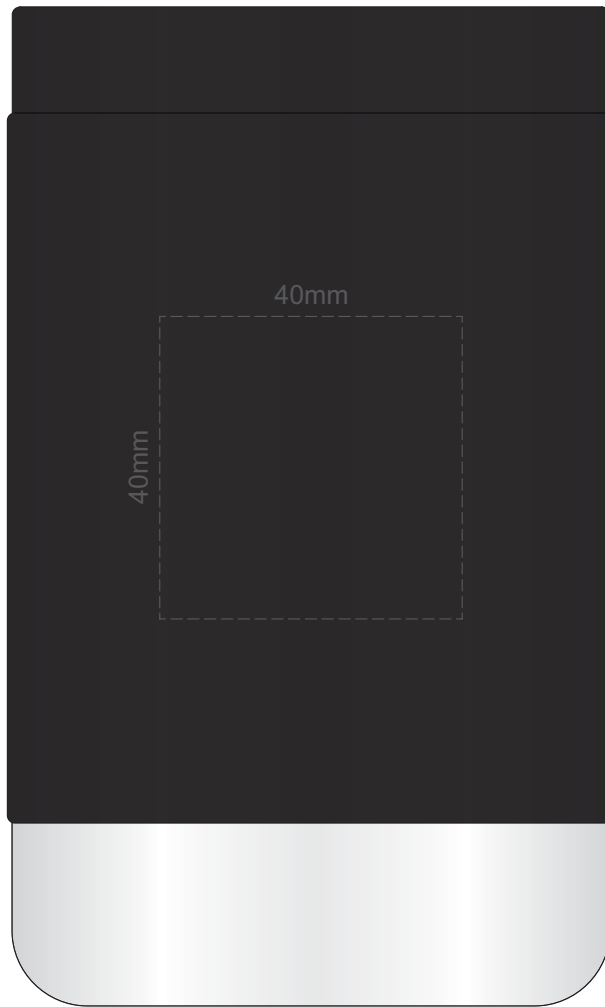

100% of Actual Size
Pad Print

100% of Actual Size
Screen Print
(One Colour Only)

Approximately 15mm unprintable area

78mm

222mm

Approximately 15mm unprintable area

Red Line = Exact opposites of the product
(centre artwork to the red line)

100% of Actual Size
Laser Engraving

Shiny Stainless Steel Finish

100% of Actual Size
Rotary Digital
(Gloss Finish)

78mm
Approximately 2.5mm unprintable area

Approximately 2.5mm unprintable area

Red Line = Exact opposites of the product
(centre artwork to the red line)