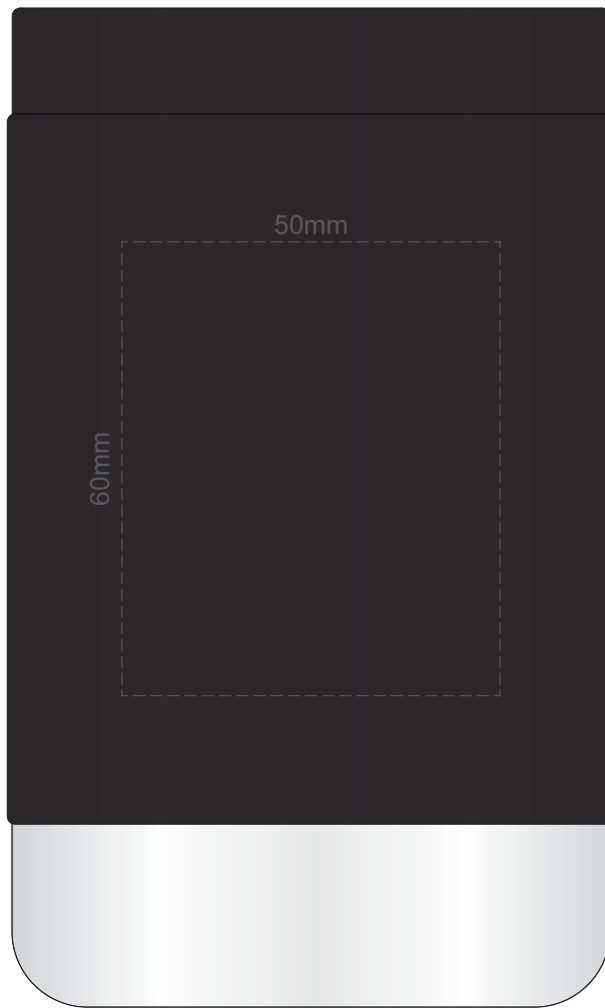

100% of Actual Size
Pad Print

100% of Actual Size
Screen Print
(One Colour Only)

Approximately 15mm unprintable area

78mm

222mm

Approximately 15mm unprintable area

Red Line = Exact opposites of the product
(centre artwork to the red line)

100% of Actual Size
Laser Engraving

Shiny Stainless Steel Finish

100% of Actual Size
Rotary Digital
(Gloss Finish)

78mm
Approximately 2.5mm unprintable area

Approximately 2.5mm unprintable area

Red Line = Exact opposites of the product
(centre artwork to the red line)