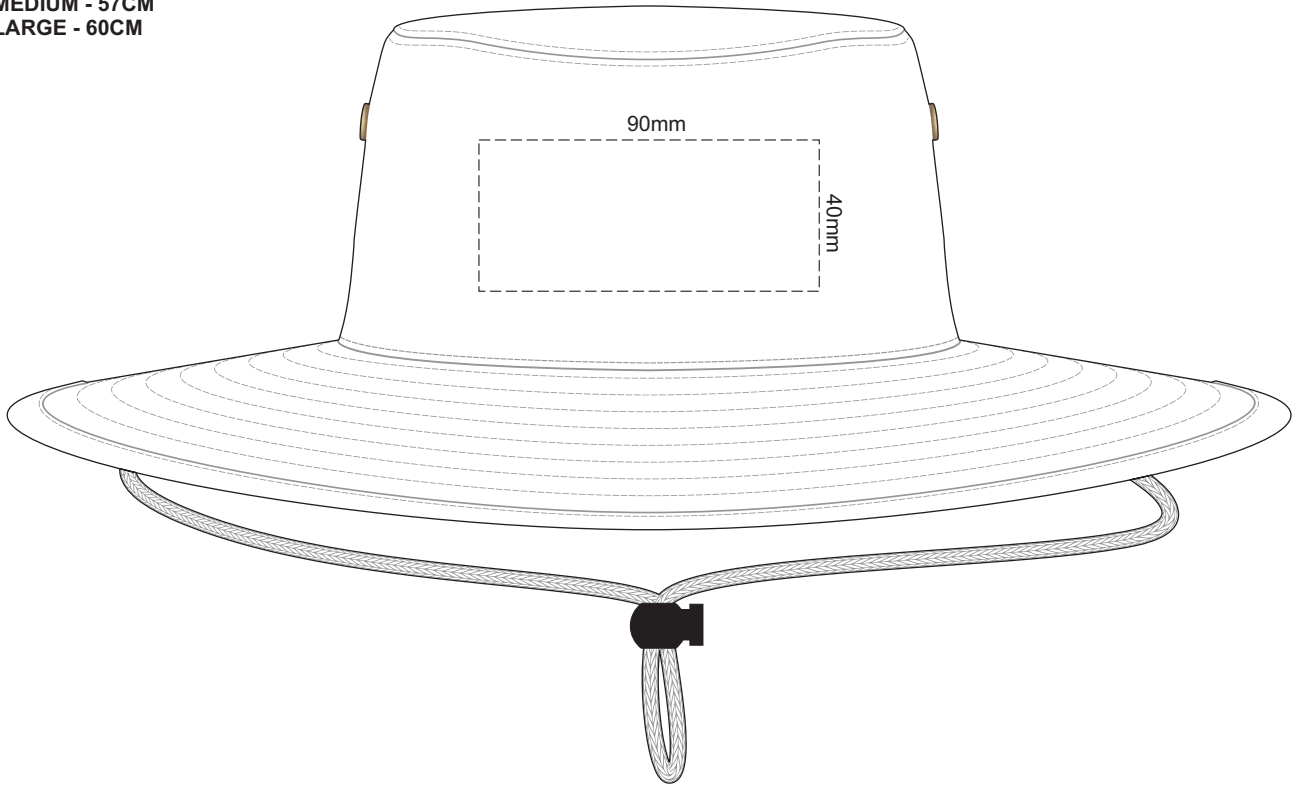

SMALL - 54CM
MEDIUM - 57CM
LARGE - 60CM

50% of Actual Size
Colourflex Transfer

SMALL - 54CM
MEDIUM - 57CM
LARGE - 60CM

50% of Actual Size
Embroidery