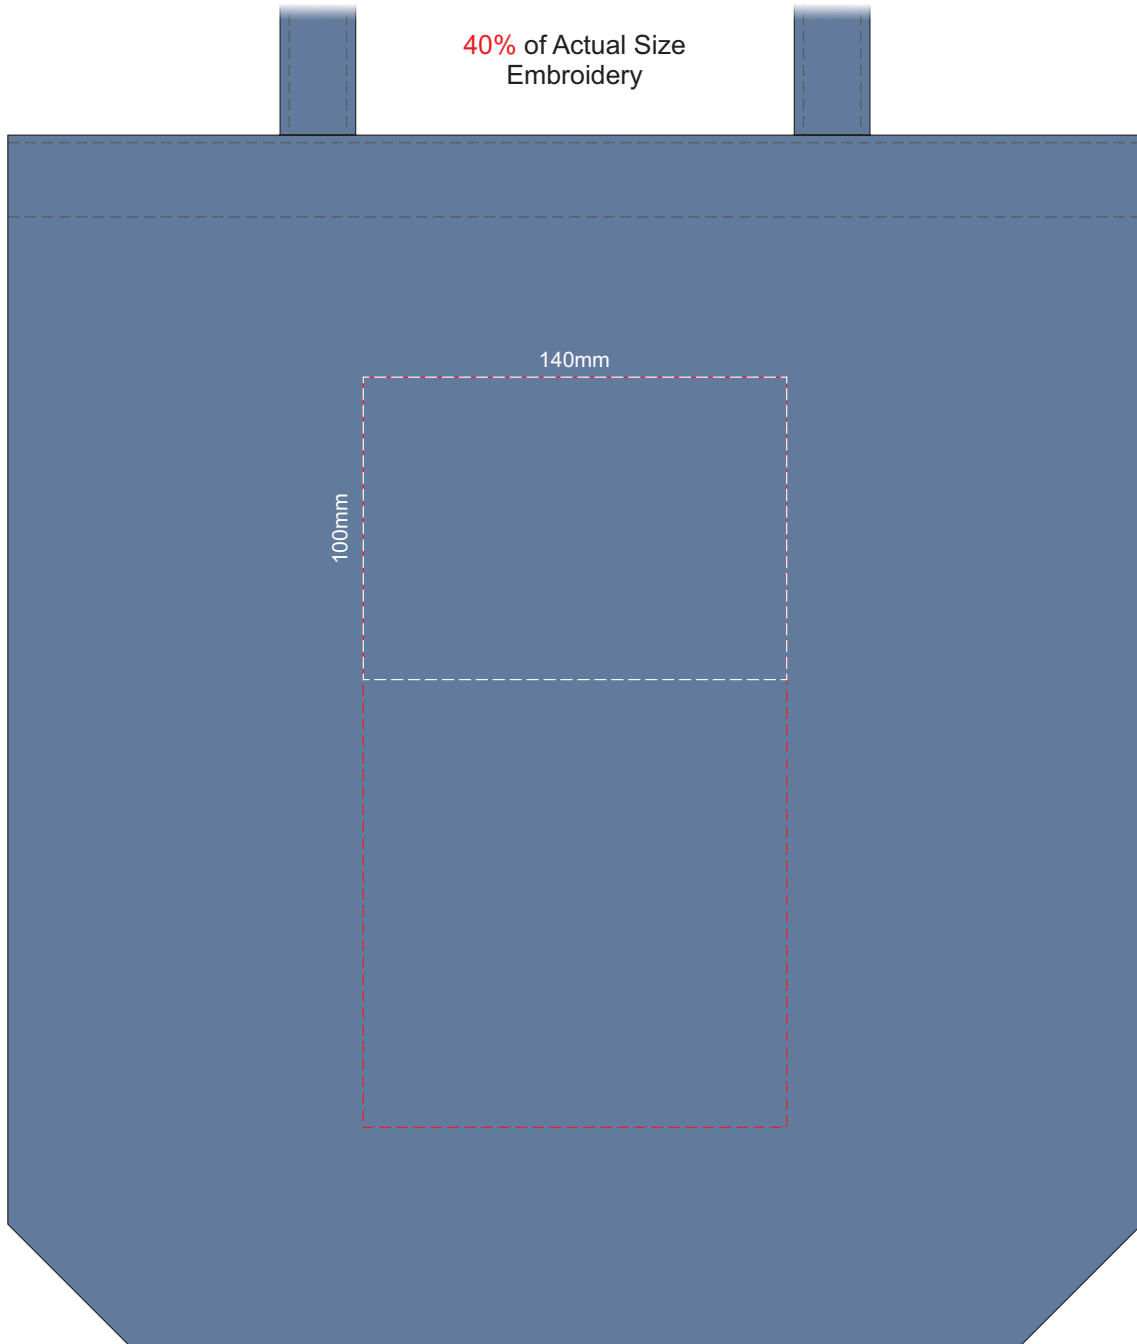

40% of Actual Size
Screen Print
Colourflex Transfer

Please note, this can be printed on both sides.

40% of Actual Size
Embroidery

Please note, this can be embroidered on both sides.
Branding area can be moved **anywhere within the red line.**