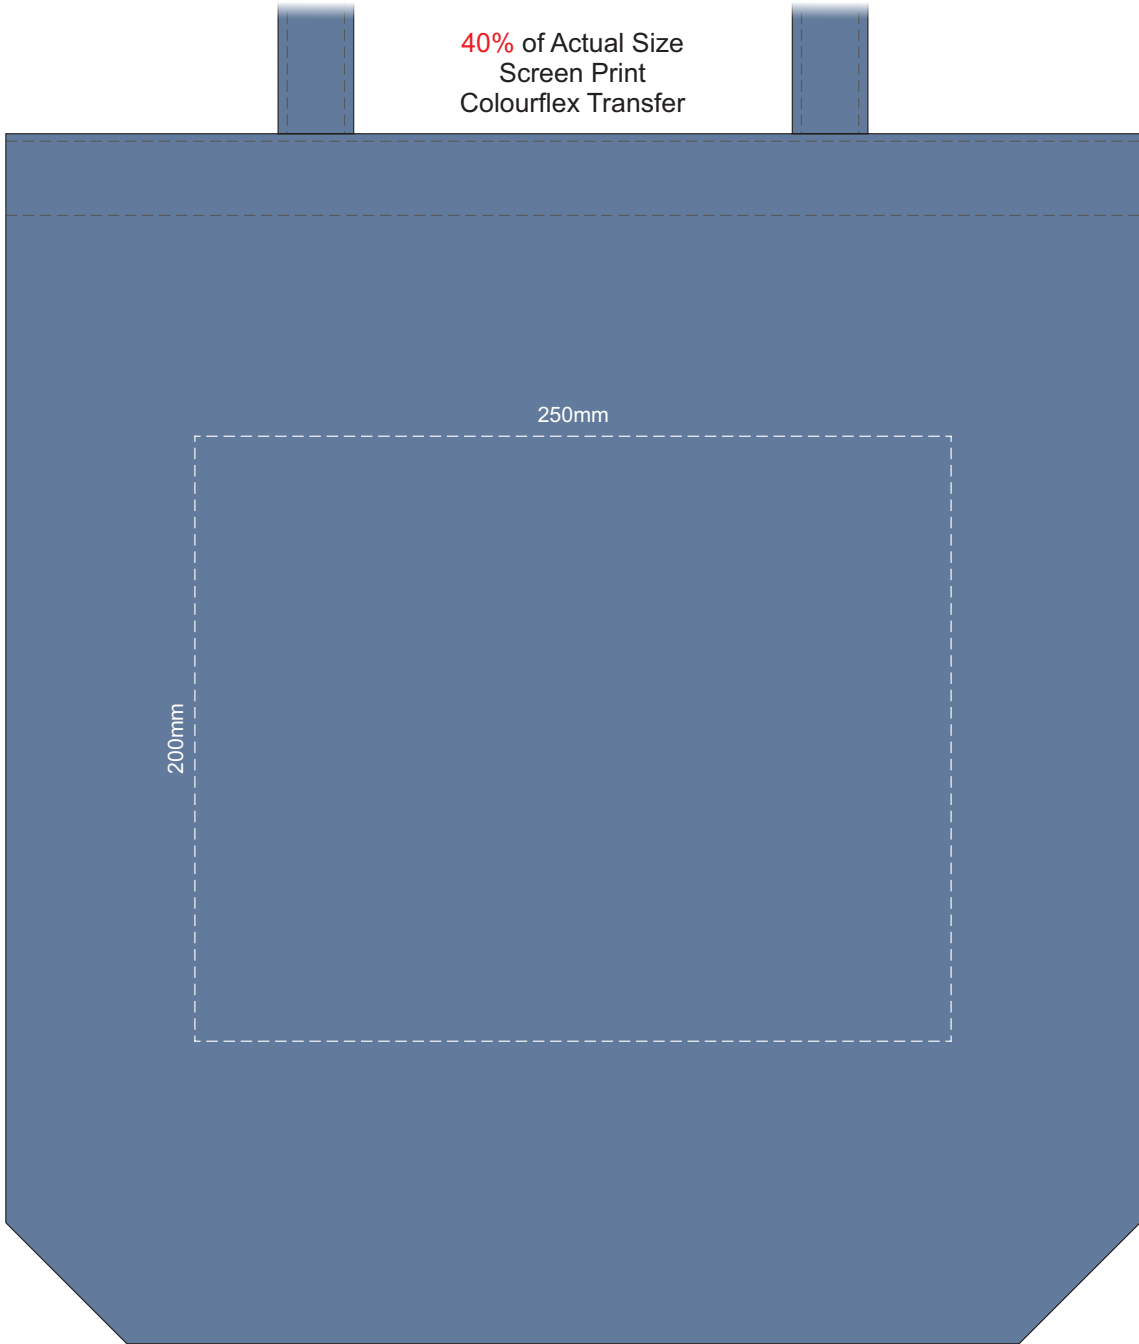

40% of Actual Size
Screen Print
Colourflex Transfer

Please note, this can be printed on both sides.

40% of Actual Size
Embroidery

Please note, this can be embroidered on both sides.
Branding area can be moved **anywhere within the red line.**