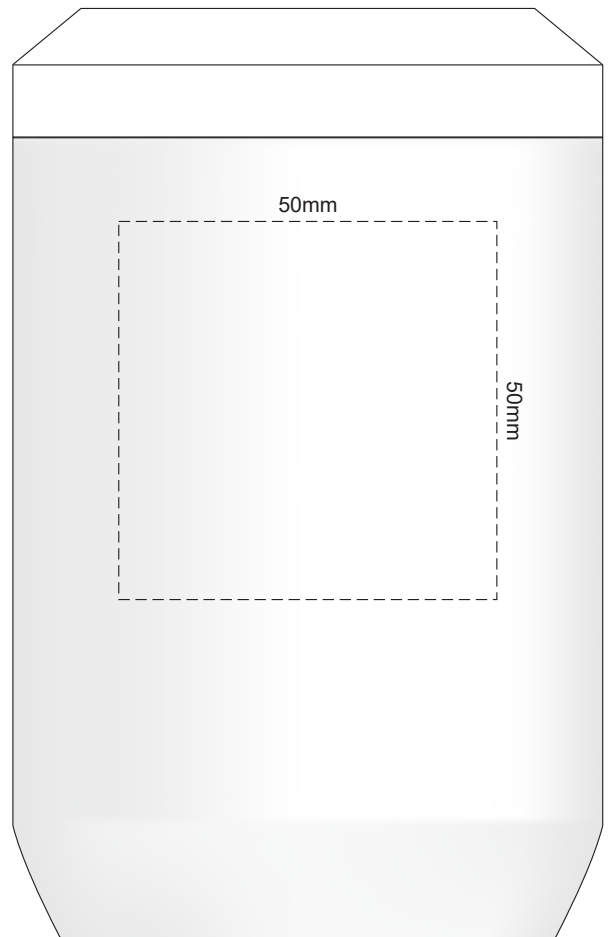

100% of Actual Size
Pad Print FRONT

100% of Actual Size
Pad Print BACK

100% of Actual Size
Laser Engraving FRONT

100% of Actual Size
Laser Engraving BACK

 Engraves to a Shiny Steel Finish

100% of Actual Size
Pad Print FRONT

100% of Actual Size
Pad Print BACK

100% of Actual Size
Laser Engraving FRONT

100% of Actual Size
Laser Engraving BACK

 Engraves to a Shiny Steel Finish