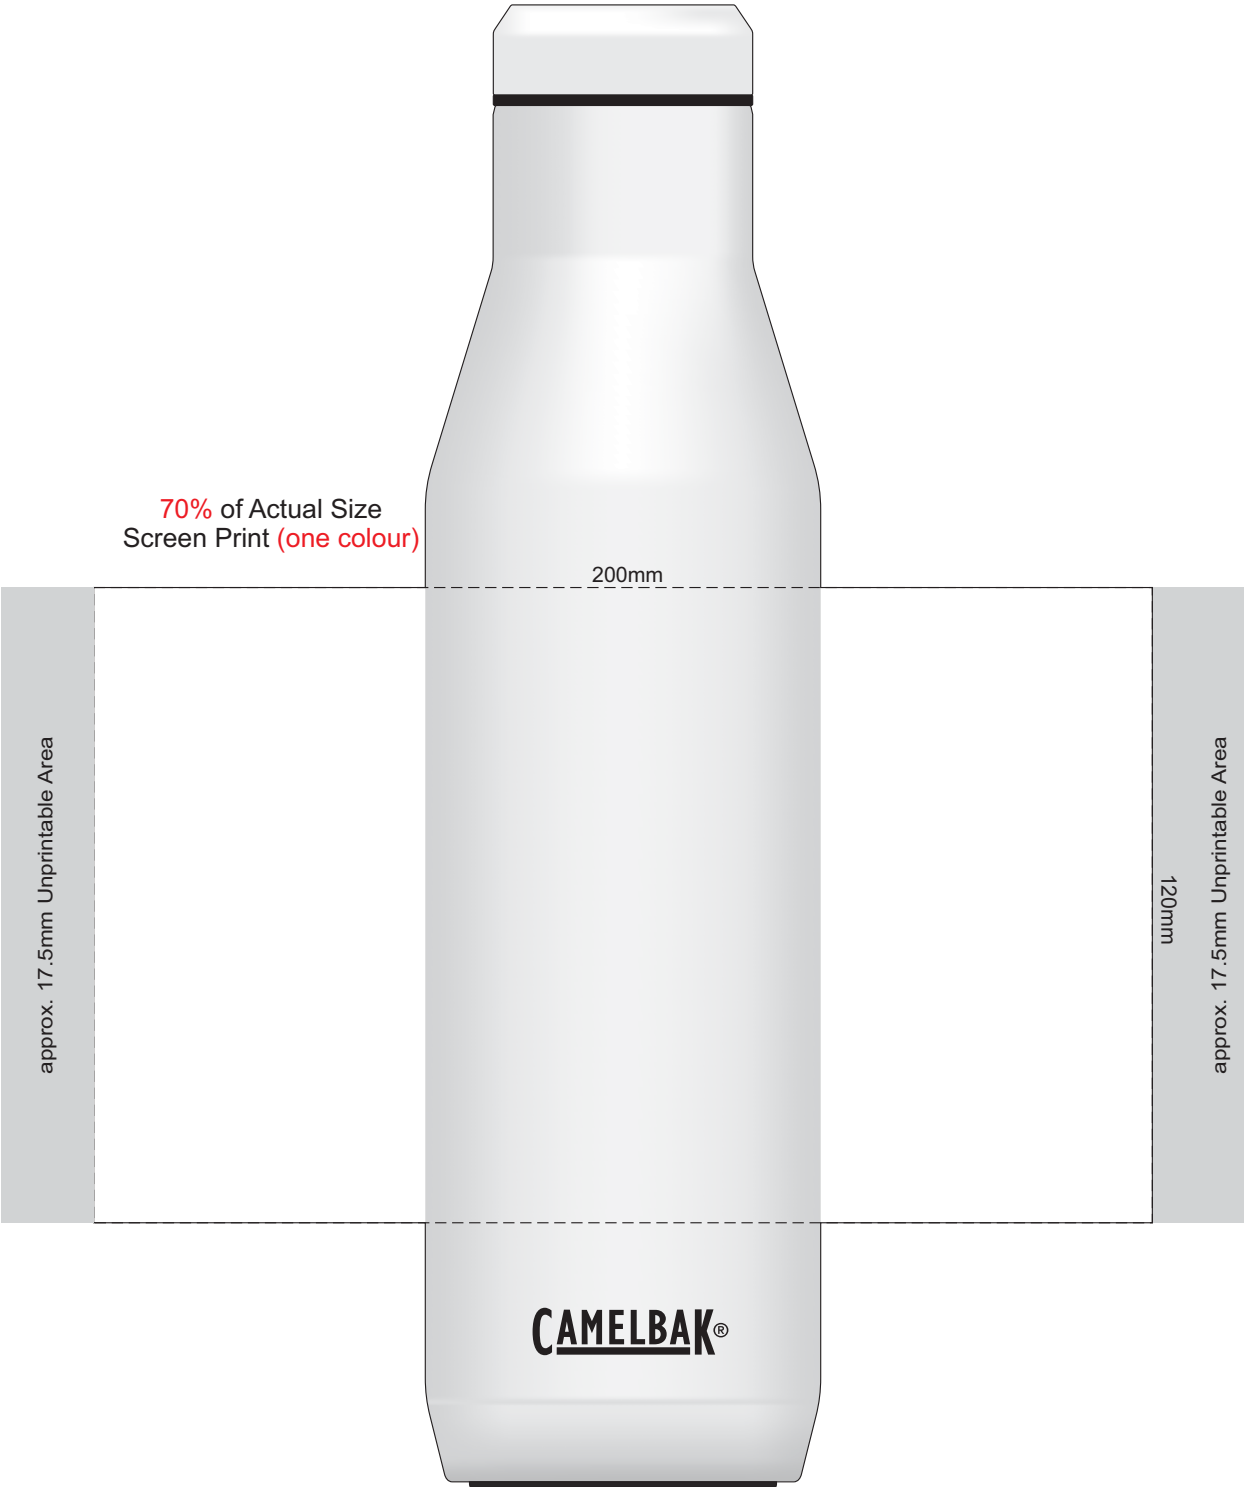

100% of Actual Size
Laser Engraving

100% of Actual Size
Laser Engraving

Engraves to a
Shiny Steel Finish

70% of Actual Size
Screen Print (one colour)

200mm

approx. 17.5mm Unprintable Area

120mm

approx. 17.5mm Unprintable Area

CAMELBAK®

70% of Actual Size
Screen Print (one colour)

200mm

approx. 17.5mm Unprintable Area

120mm

approx. 17.5mm Unprintable Area

CAMELBAK®