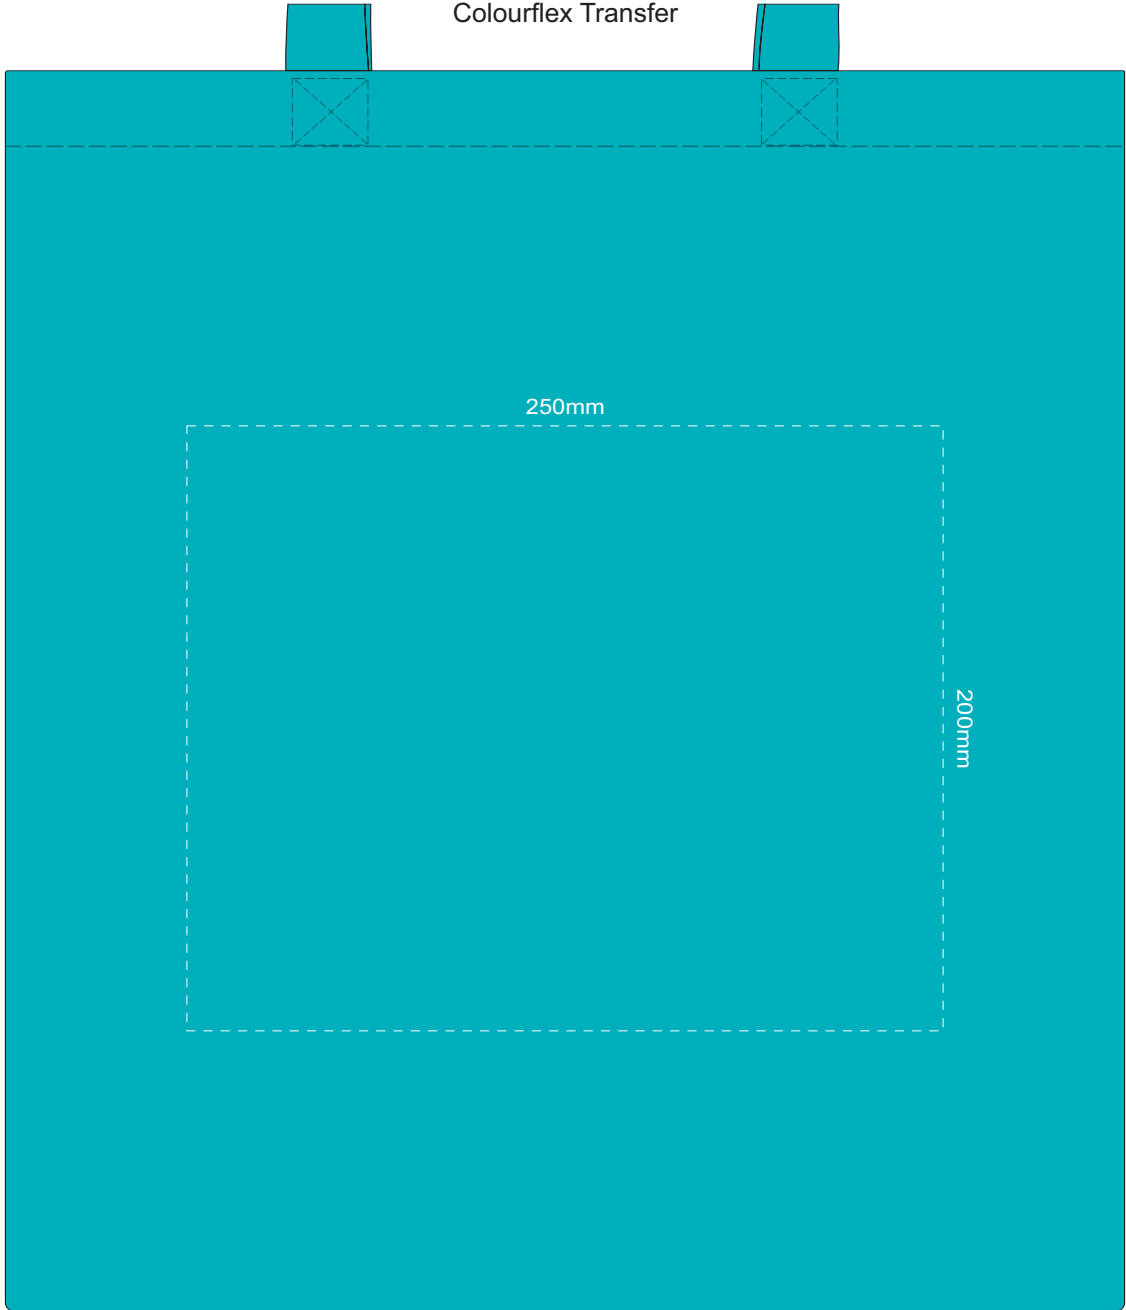

40% of Actual Size
Colourflex Transfer

Please note the orientation of these print areas may be rotated to best suit your needs.